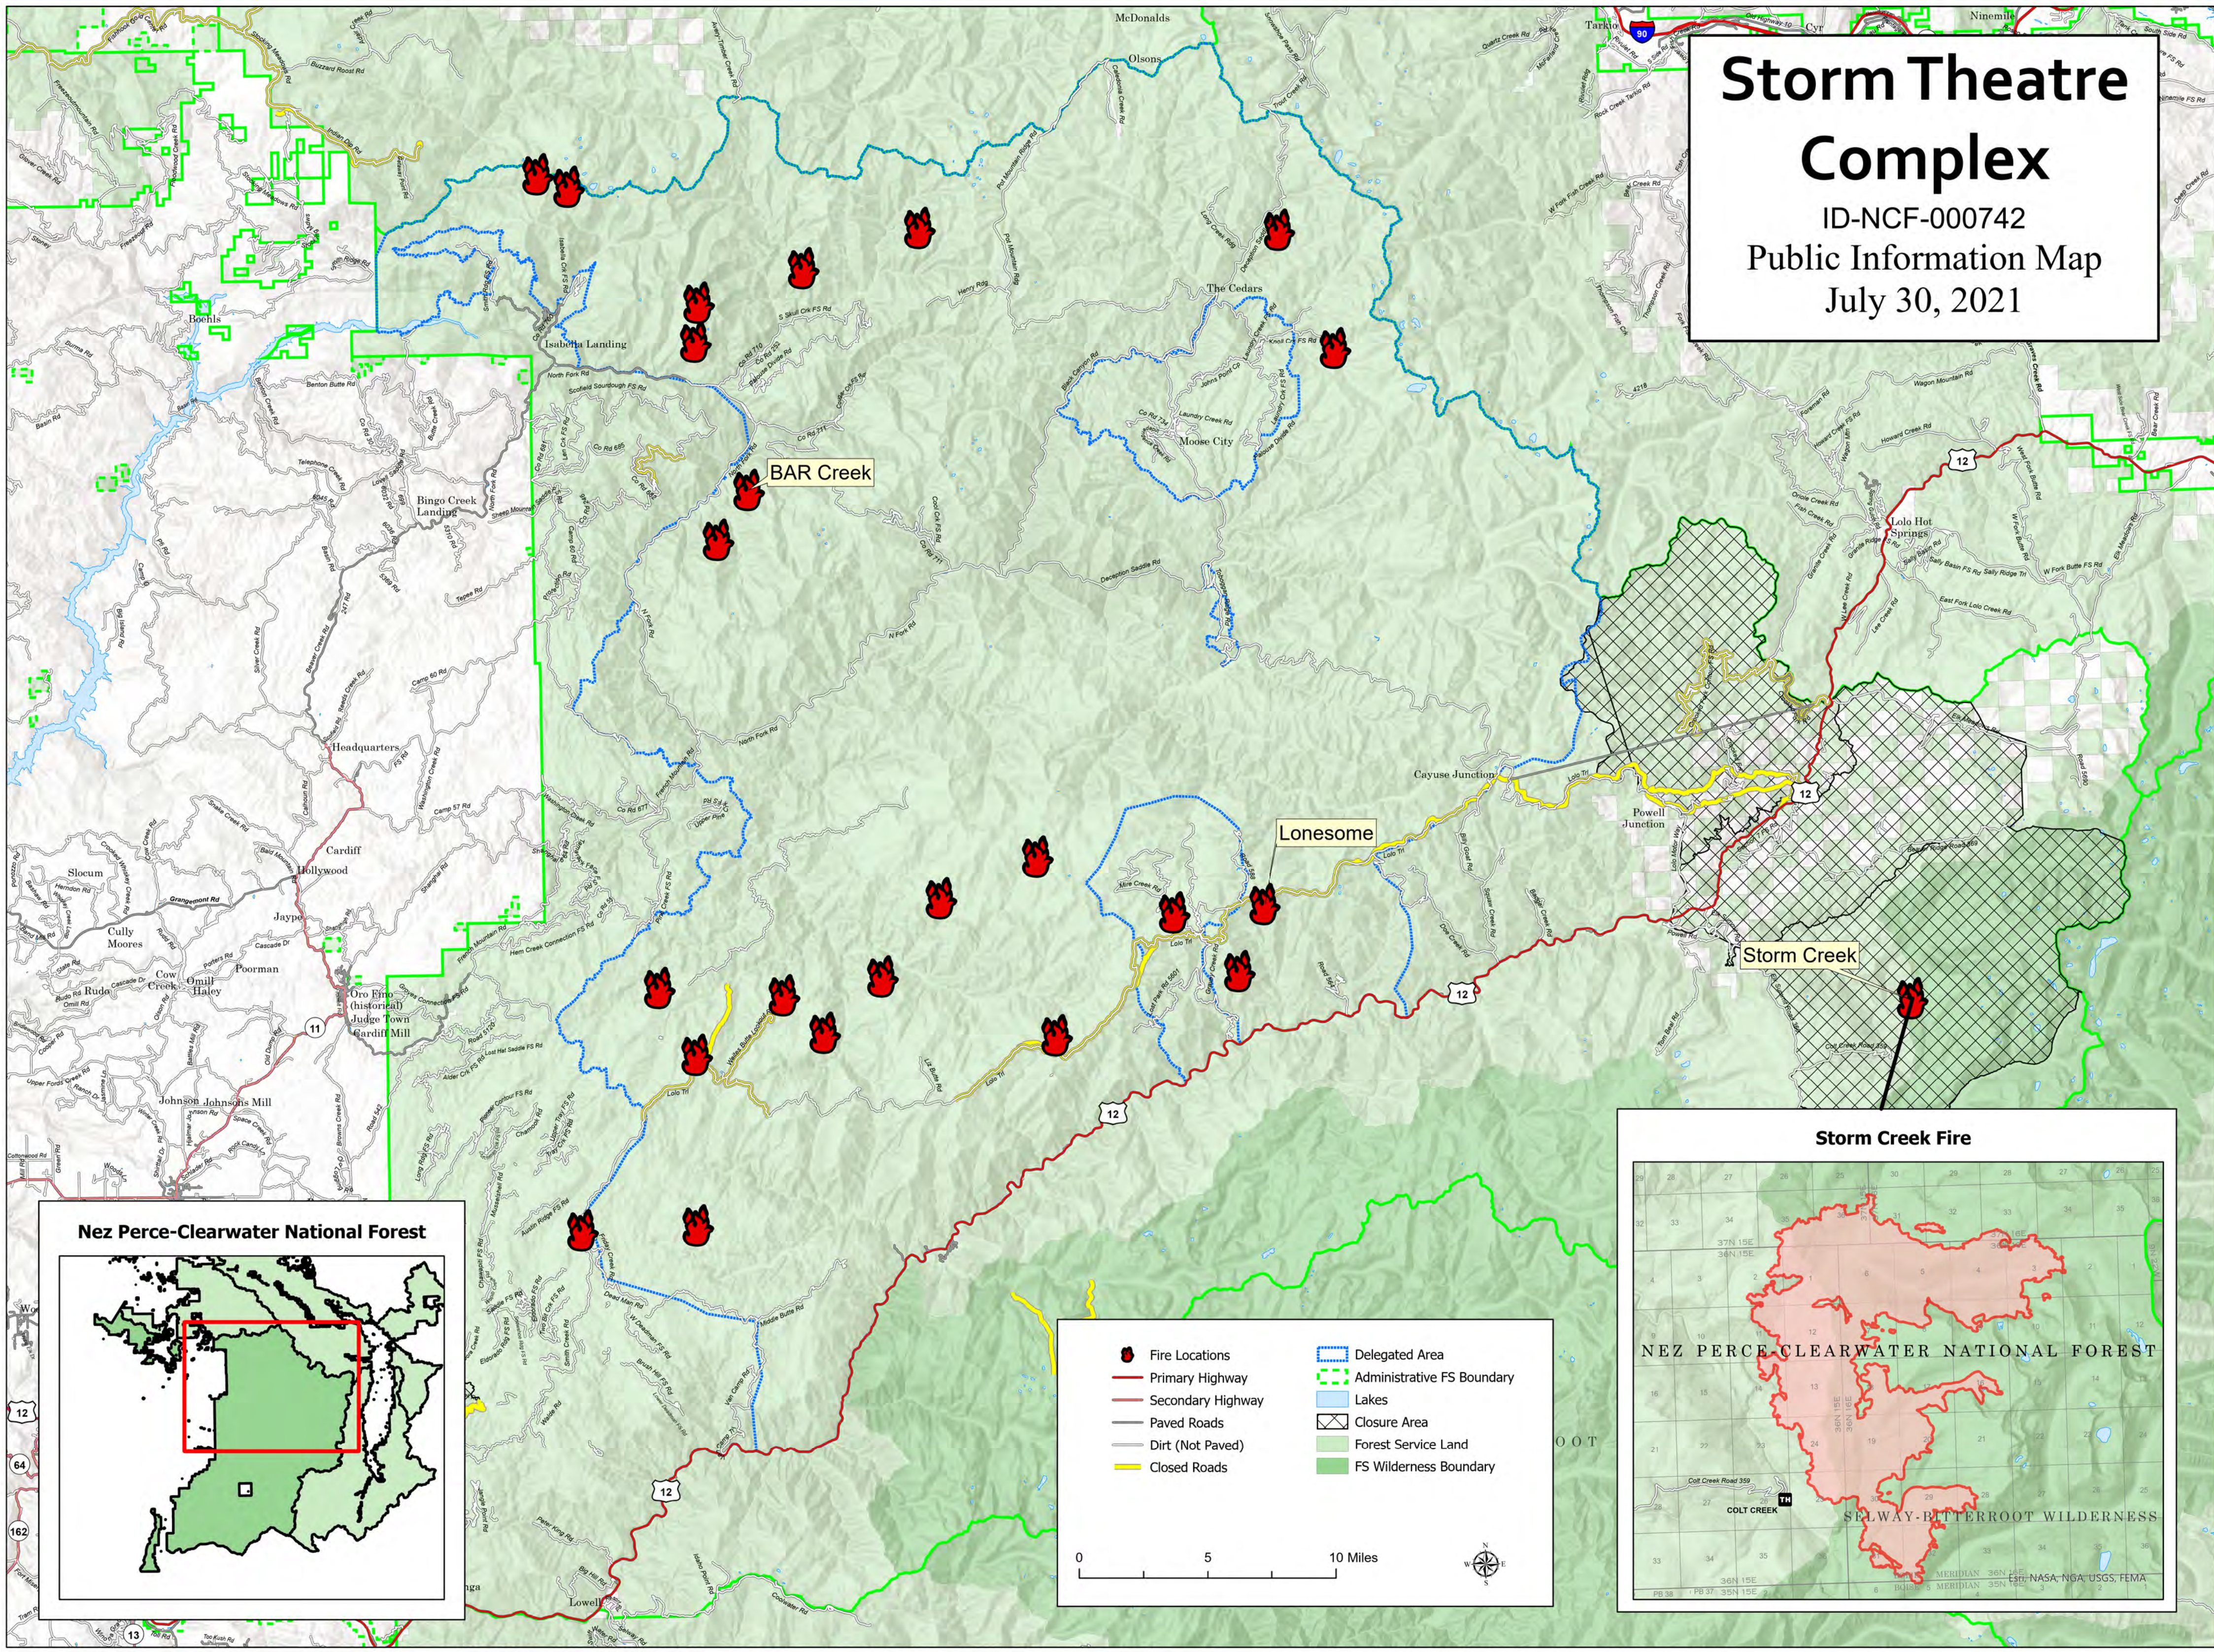

Storm Theatre Complex

ID-NCF-000742
Public Information Map
July 30, 2021

Fire Locations	Delegated Area
Primary Highway	Administrative FS Boundary
Secondary Highway	Lakes
Paved Roads	Closure Area
Dirt (Not Paved)	Forest Service Land
Closed Roads	FS Wilderness Boundary

0 5 10 Miles