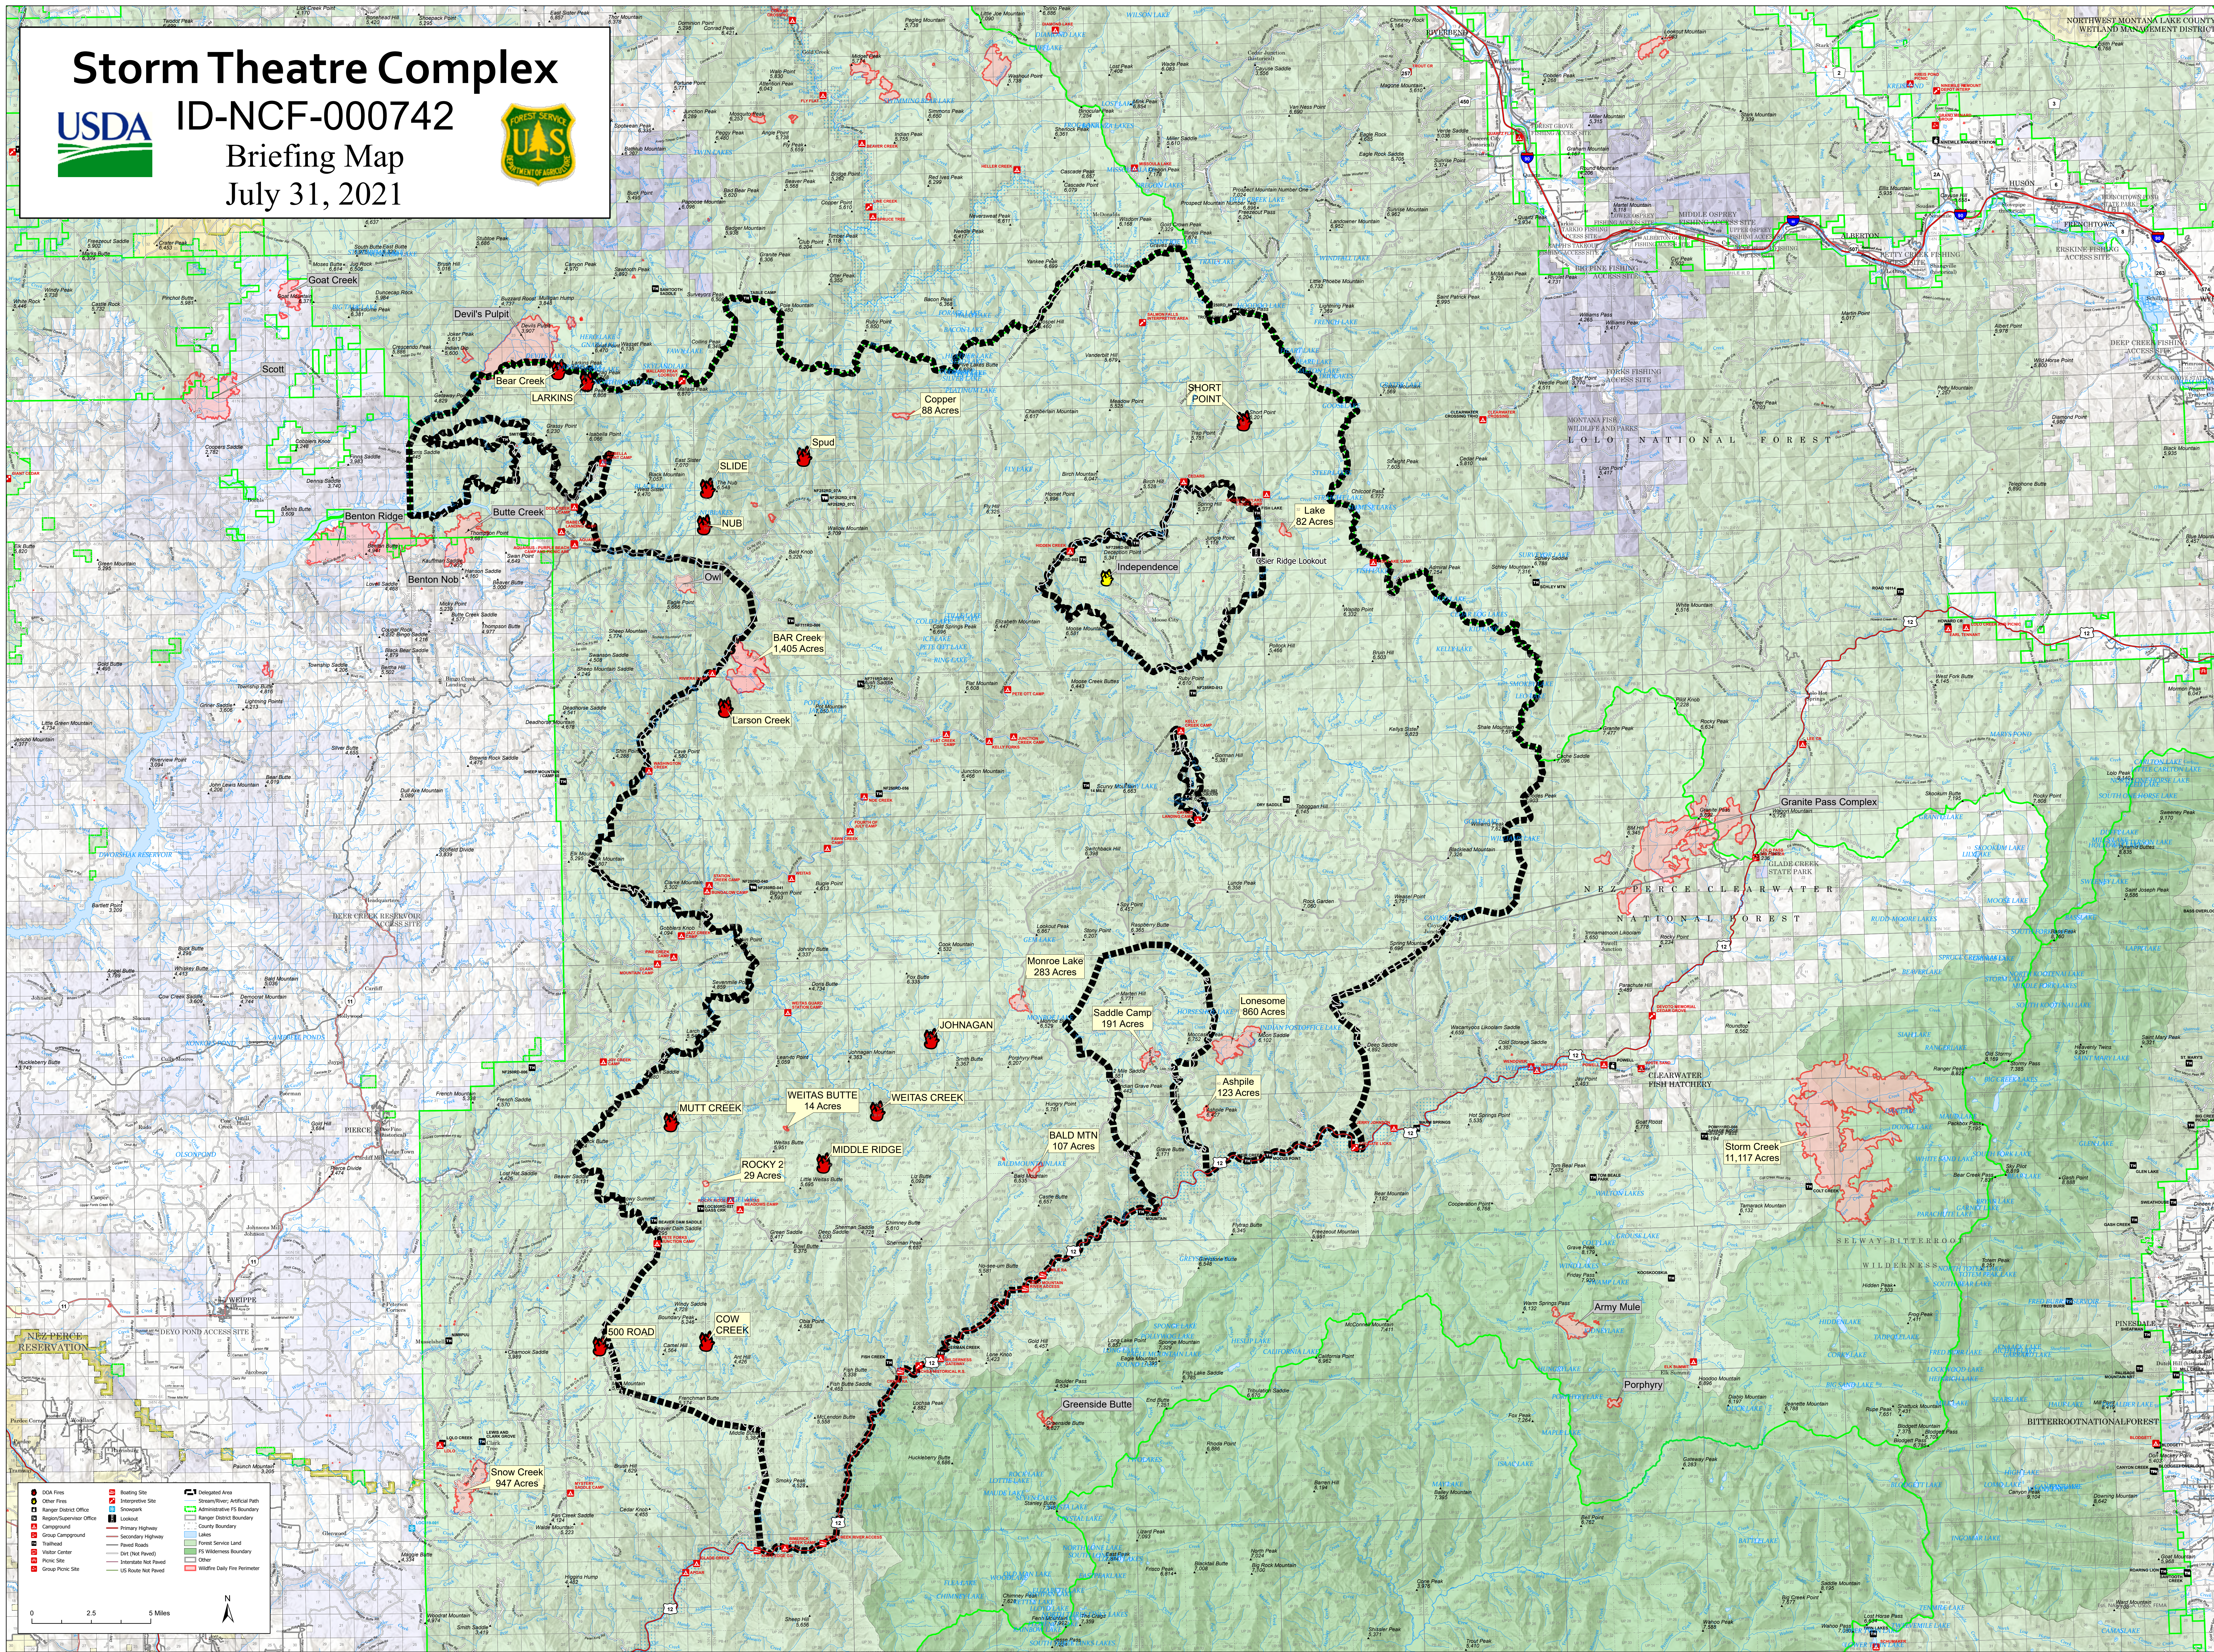

Storm Theatre Complex

ID-NCF-000742

Briefing Map
July 31, 2021