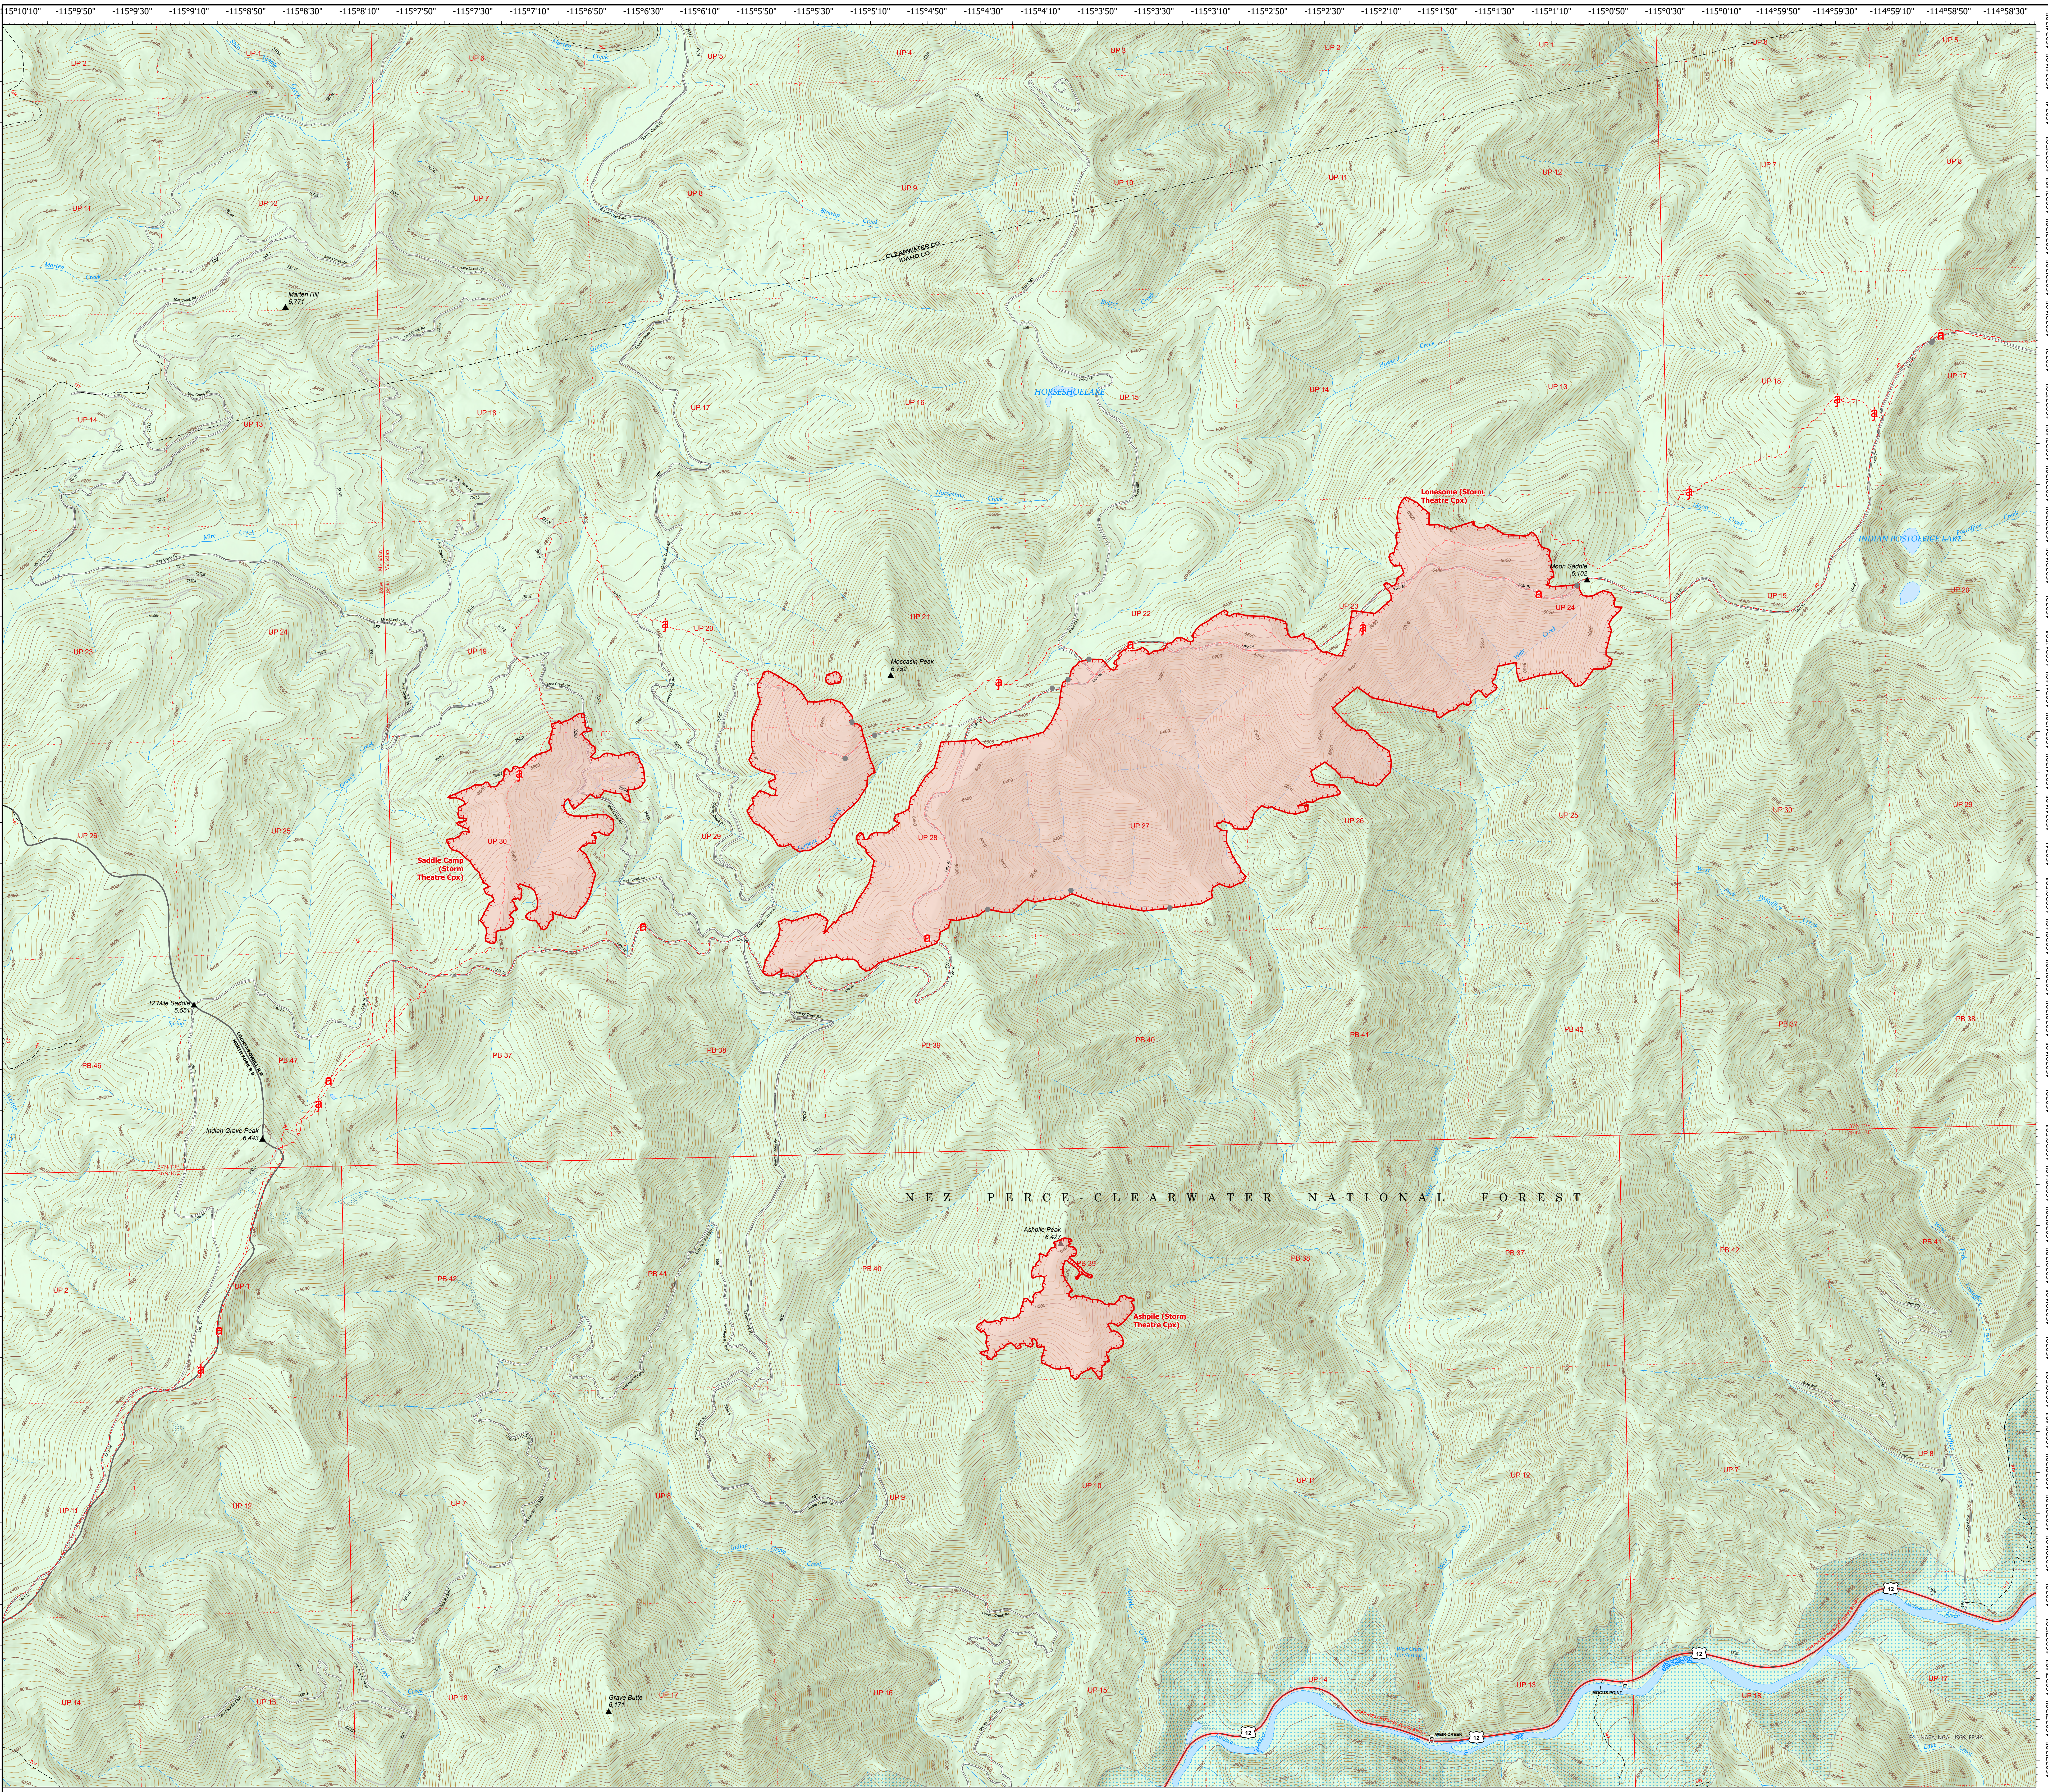

Storm Theatre Complex

ID-NCF-000742

Lonesome, Ashpile, & Saddle Camp
Operations
August 5, 2021

- Wildfire Daily Fire Perimeter
- Fire Perimeter
- Fire Edge
- Trailhead
- National Designated Trail
- Trail
- National Designated Trail
- Tunnel; Bridge
- Primary Highway
- Dirt (Not Paved)
- Gravel Road
- Dirt Roads
- Unimproved Roads
- Closed Roads
- Stream/River; Artificial Path
- Stream/River Intermittent
- Ranger District Boundary
- Federal Wilderness Boundary
- Lake / Pond
- Wild and Scenic River
- Polygon Type
- Wildfire Daily Fire Perimeter
- Forest Service Land

NEZ PERCE-CLEARWATER NATIONAL FOREST