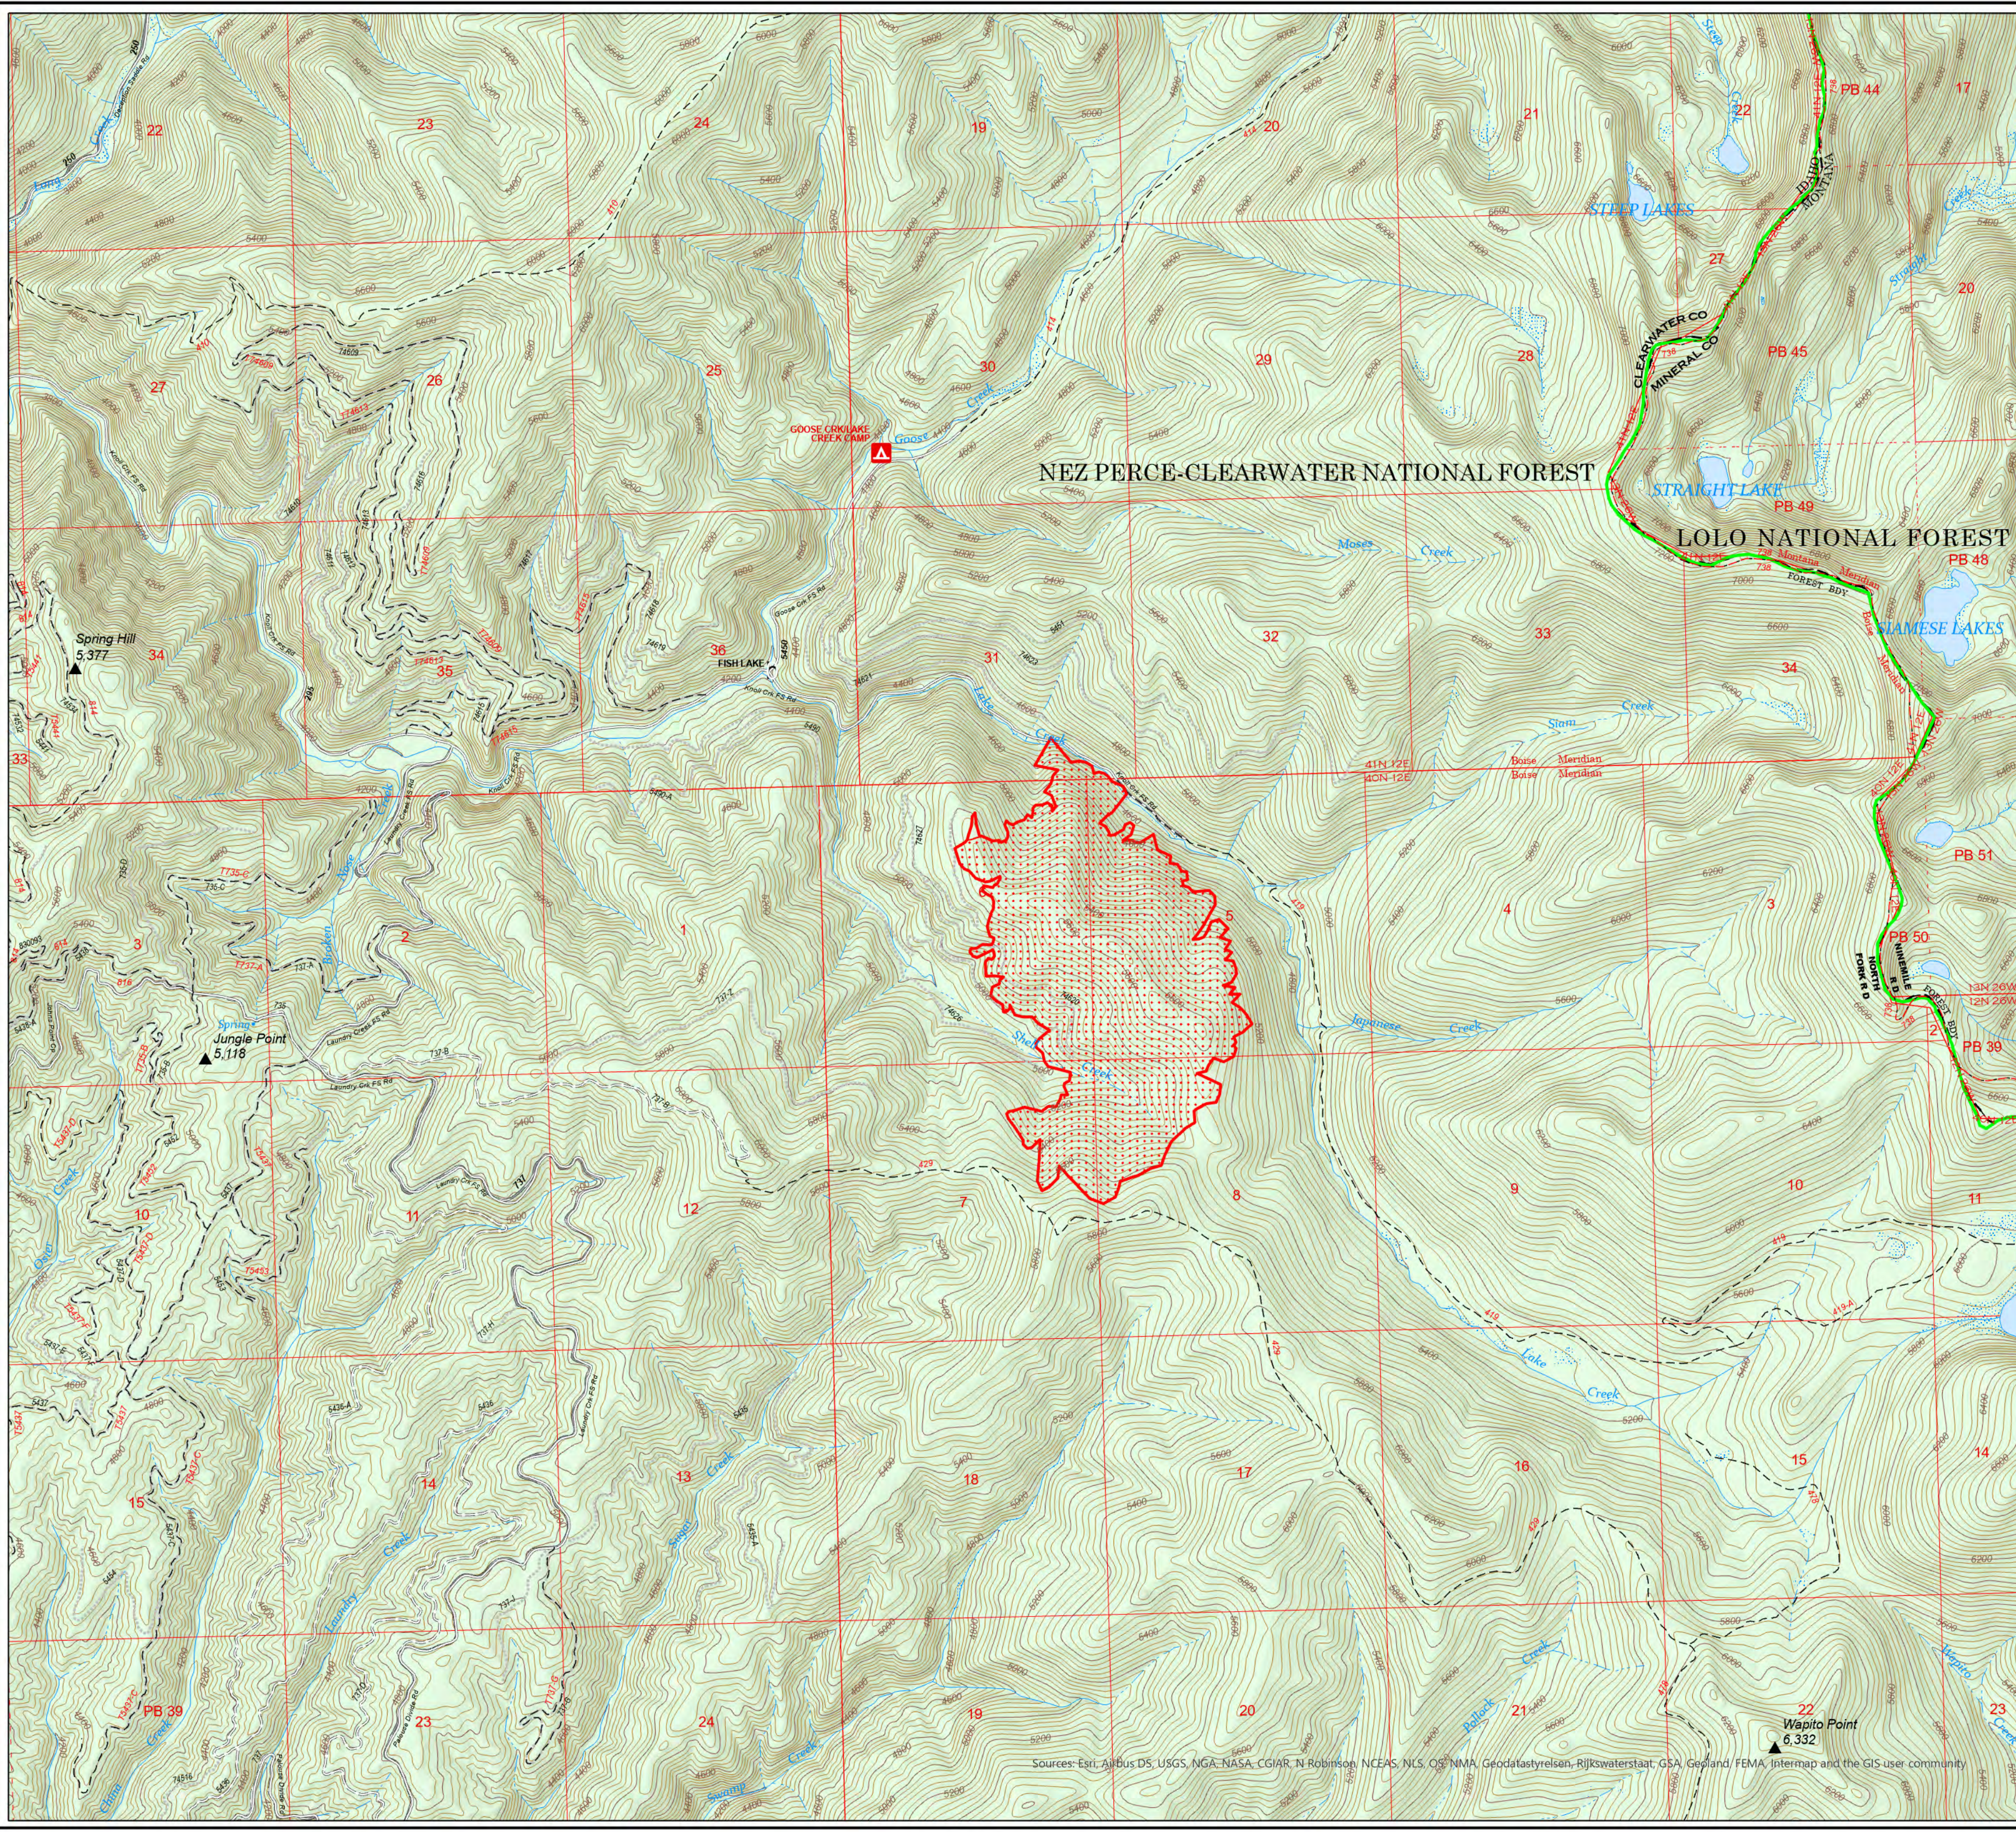

Storm Theatre Complex

ID-NCF-000742

Lake

IR Detail Map
IR From 8/5/21 @ 2135
614 Acres

- IR Scattered Heat
- Fire Edge
- Campground
- Trailhead
- Trail
- National Designated Trail
- Dirt (Not Paved)
- Paved Road
- Gravel Road
- Unimproved Roads
- Closed Roads
- Administrative FS Boundary
- Ranger District Boundary
- Forest Service Land
- World Hillshade

0 0.5 1 Miles

Sources: Esri, Airbus DS, USGS, NGA, NASA, CGIAR, N Robinson, NCEAS, NLS, OS, MMA, Geodatasyrelsen, Rijkswaterstaat, GSA, Gepland, FEMA, Intermap and the GIS user community