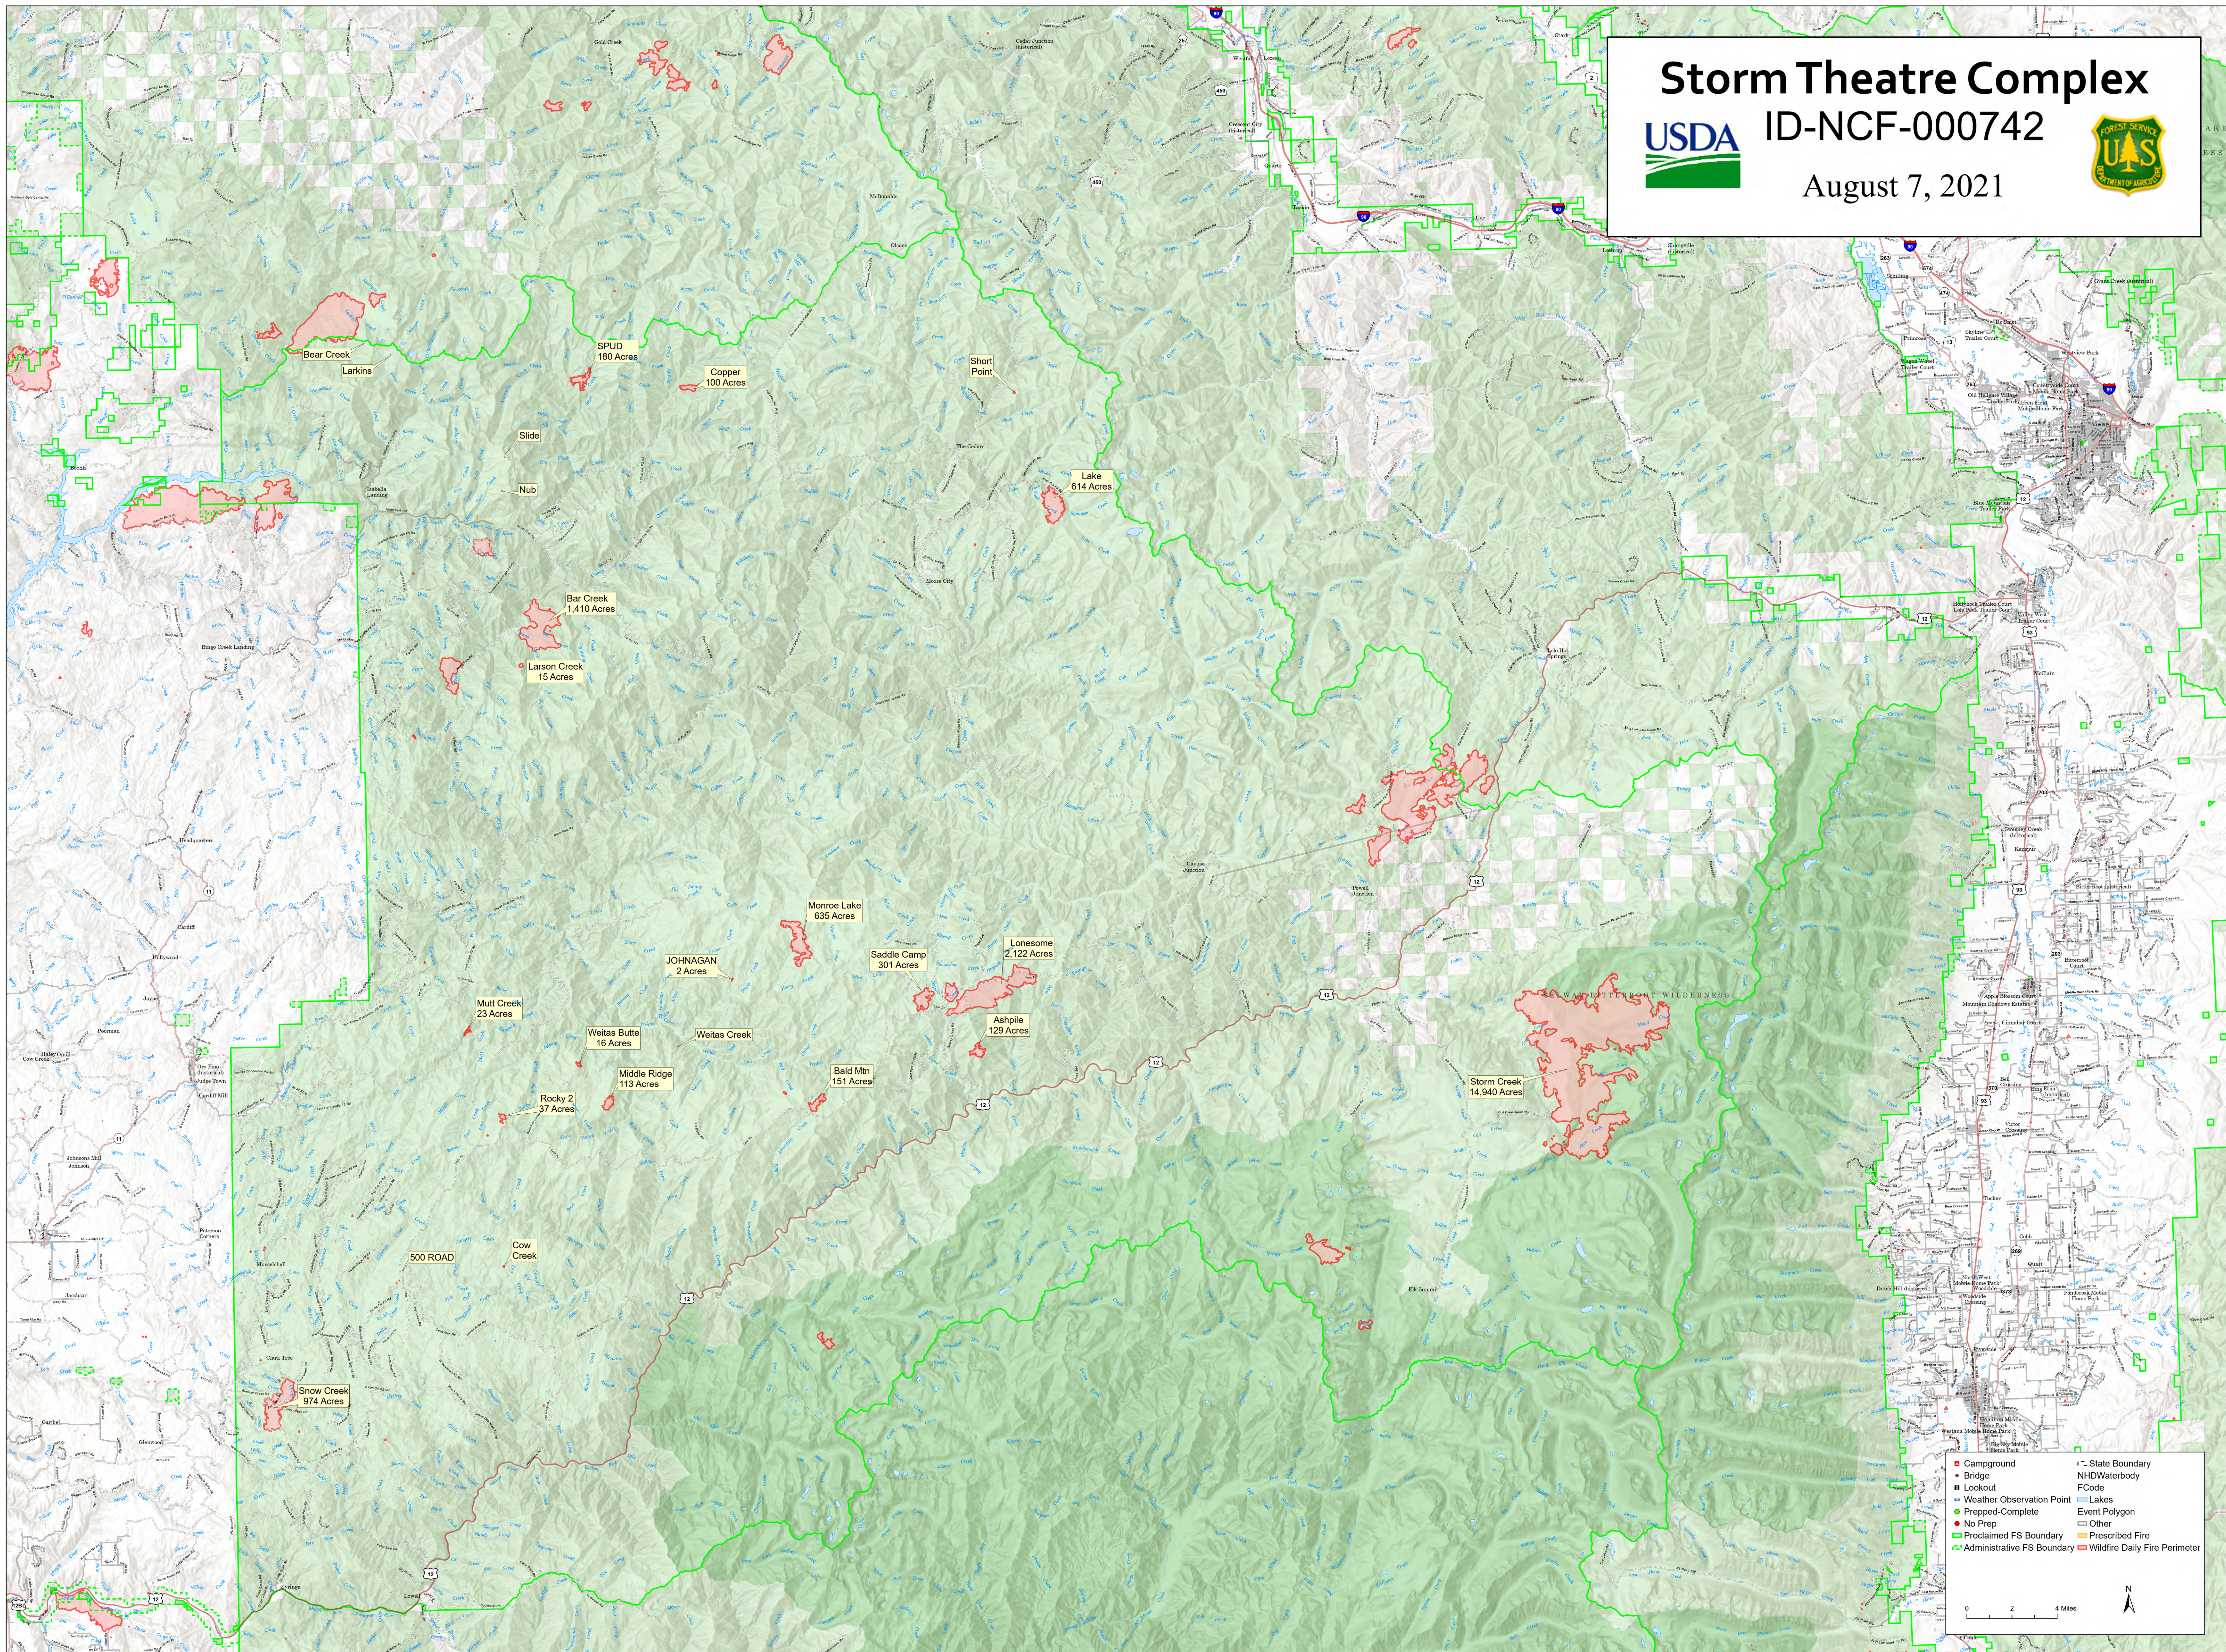

# Storm Theatre Complex

USDA ID-NCF-000742

August 7, 2021

Bear Creek

SPUD  
180 Acres

Copper  
100 Acres

Short Point

Lake  
614 Acres

Bar Creek  
1,410 Acres

Larson Creek  
15 Acres

Monroe Lake  
635 Acres

Saddle Camp  
301 Acres

Lonesome  
2,122 Acres

Ashpile  
129 Acres

Storm Creek  
14,940 Acres

Mutt Creek  
23 Acres

Weitas Butte  
16 Acres

Weitas Creek

Bald Mtn  
151 Acres

Rocky 2  
37 Acres

Middle Ridge  
113 Acres

Cow Creek

Snow Creek  
974 Acres

- Campground
- Bridge
- Lookout
- Weather Observation Point
- Prepped-Complete
- No Prep
- Proclaimed FS Boundary
- Administrative FS Boundary
- State Boundary
- NHD Waterbody
- FCode
- Lakes
- Event Polygon
- Other
- Prescribed Fire
- Wildfire Daily Fire Perimeter