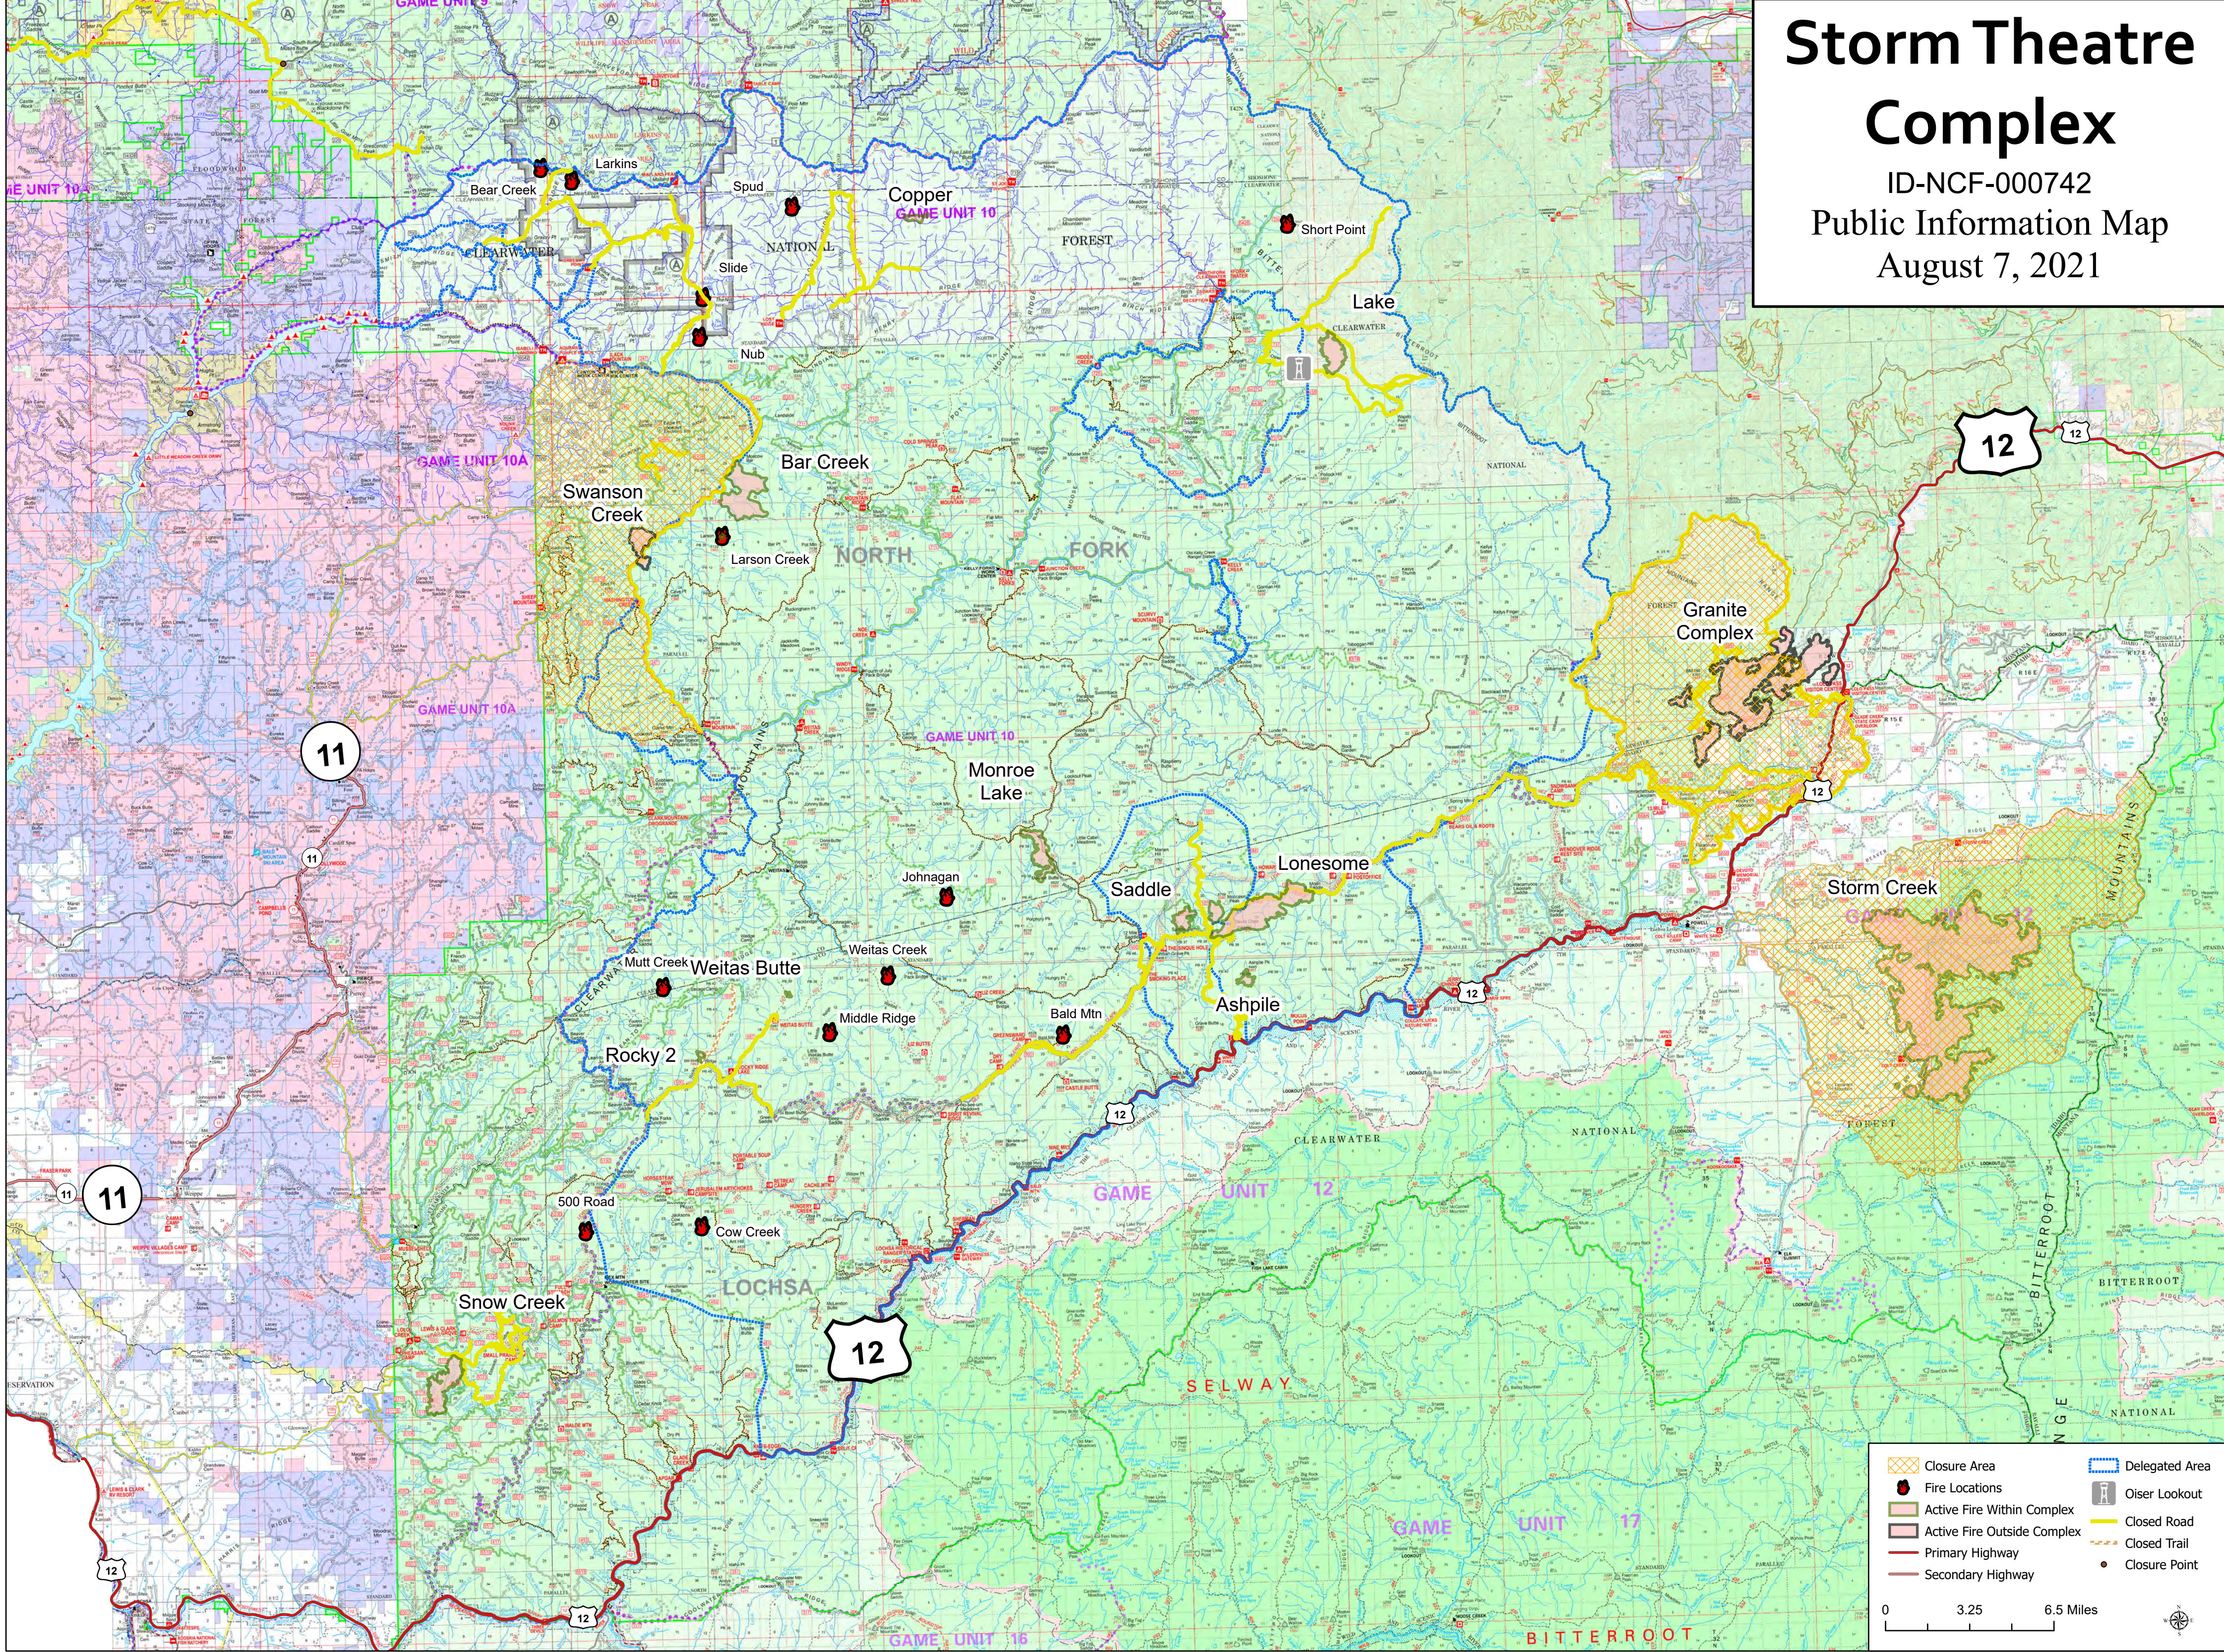

Storm Theatre Complex

ID-NCF-000742
Public Information Map
August 7, 2021

- Closure Area
- Delegated Area
- Fire Locations
- Oiser Lookout
- Active Fire Within Complex
- Active Fire Outside Complex
- Closed Road
- Closed Trail
- Primary Highway
- Secondary Highway
- Closure Point