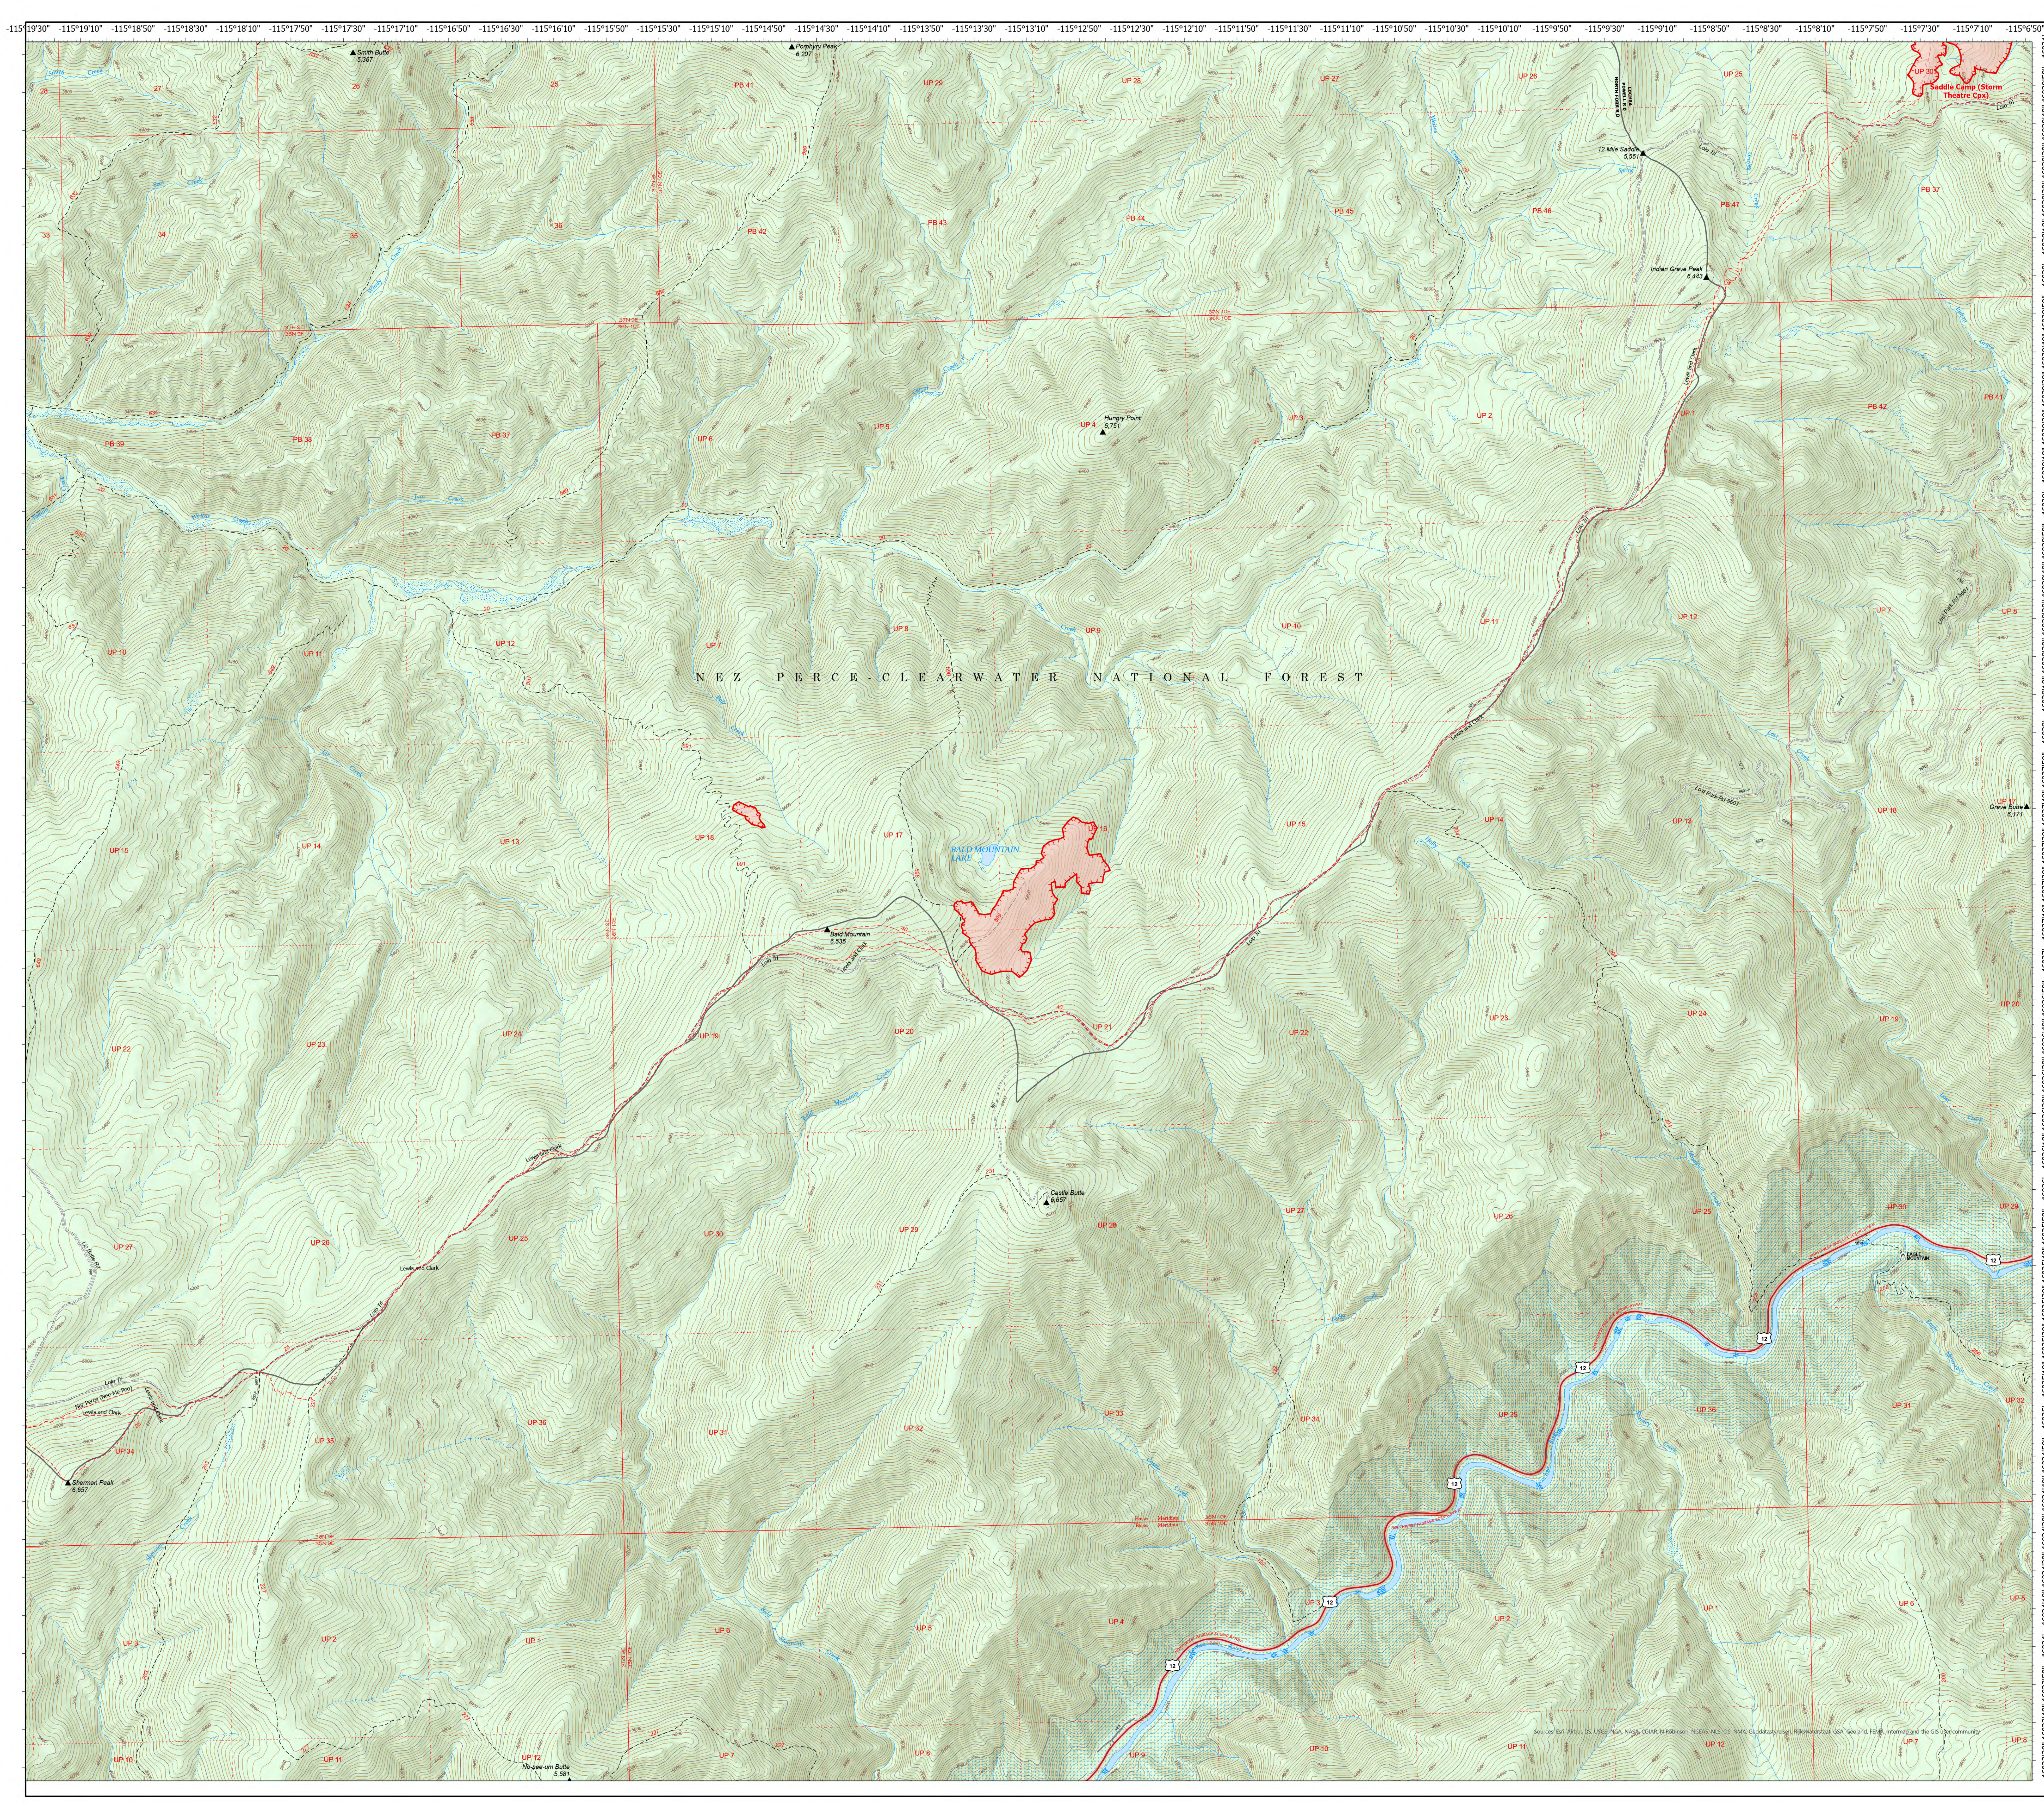

Storm Theatre Complex

ID-NCF-000742

Bald Mountain Operations
August 8, 2021

- Fire Perimeter
- Fire Edge
- Trailhead
- National Designated Trail
- Trail
- National Designated Trail
- Tunnel; Bridge
- Primary Highway
- Paved Roads
- Dirt (Not Paved)
- Dirt Roads
- Unimproved Roads
- Closed Roads
- Stream/River; Artificial Path
- Stream/River Intermittent
- Ranger District Boundary
- Federal Wilderness Boundary
- Lake / Pond
- Wild and Scenic River
- Polygon Type
- Wildfire Daily Fire Perimeter
- Forest Service Land

Source: Esri, DeLorme, NAVTEQ, USGS, Intermap, INCREMENTAL PUBLISHING, GEBCO, Swisstopo, IGN, Esri, and the GIS User Community