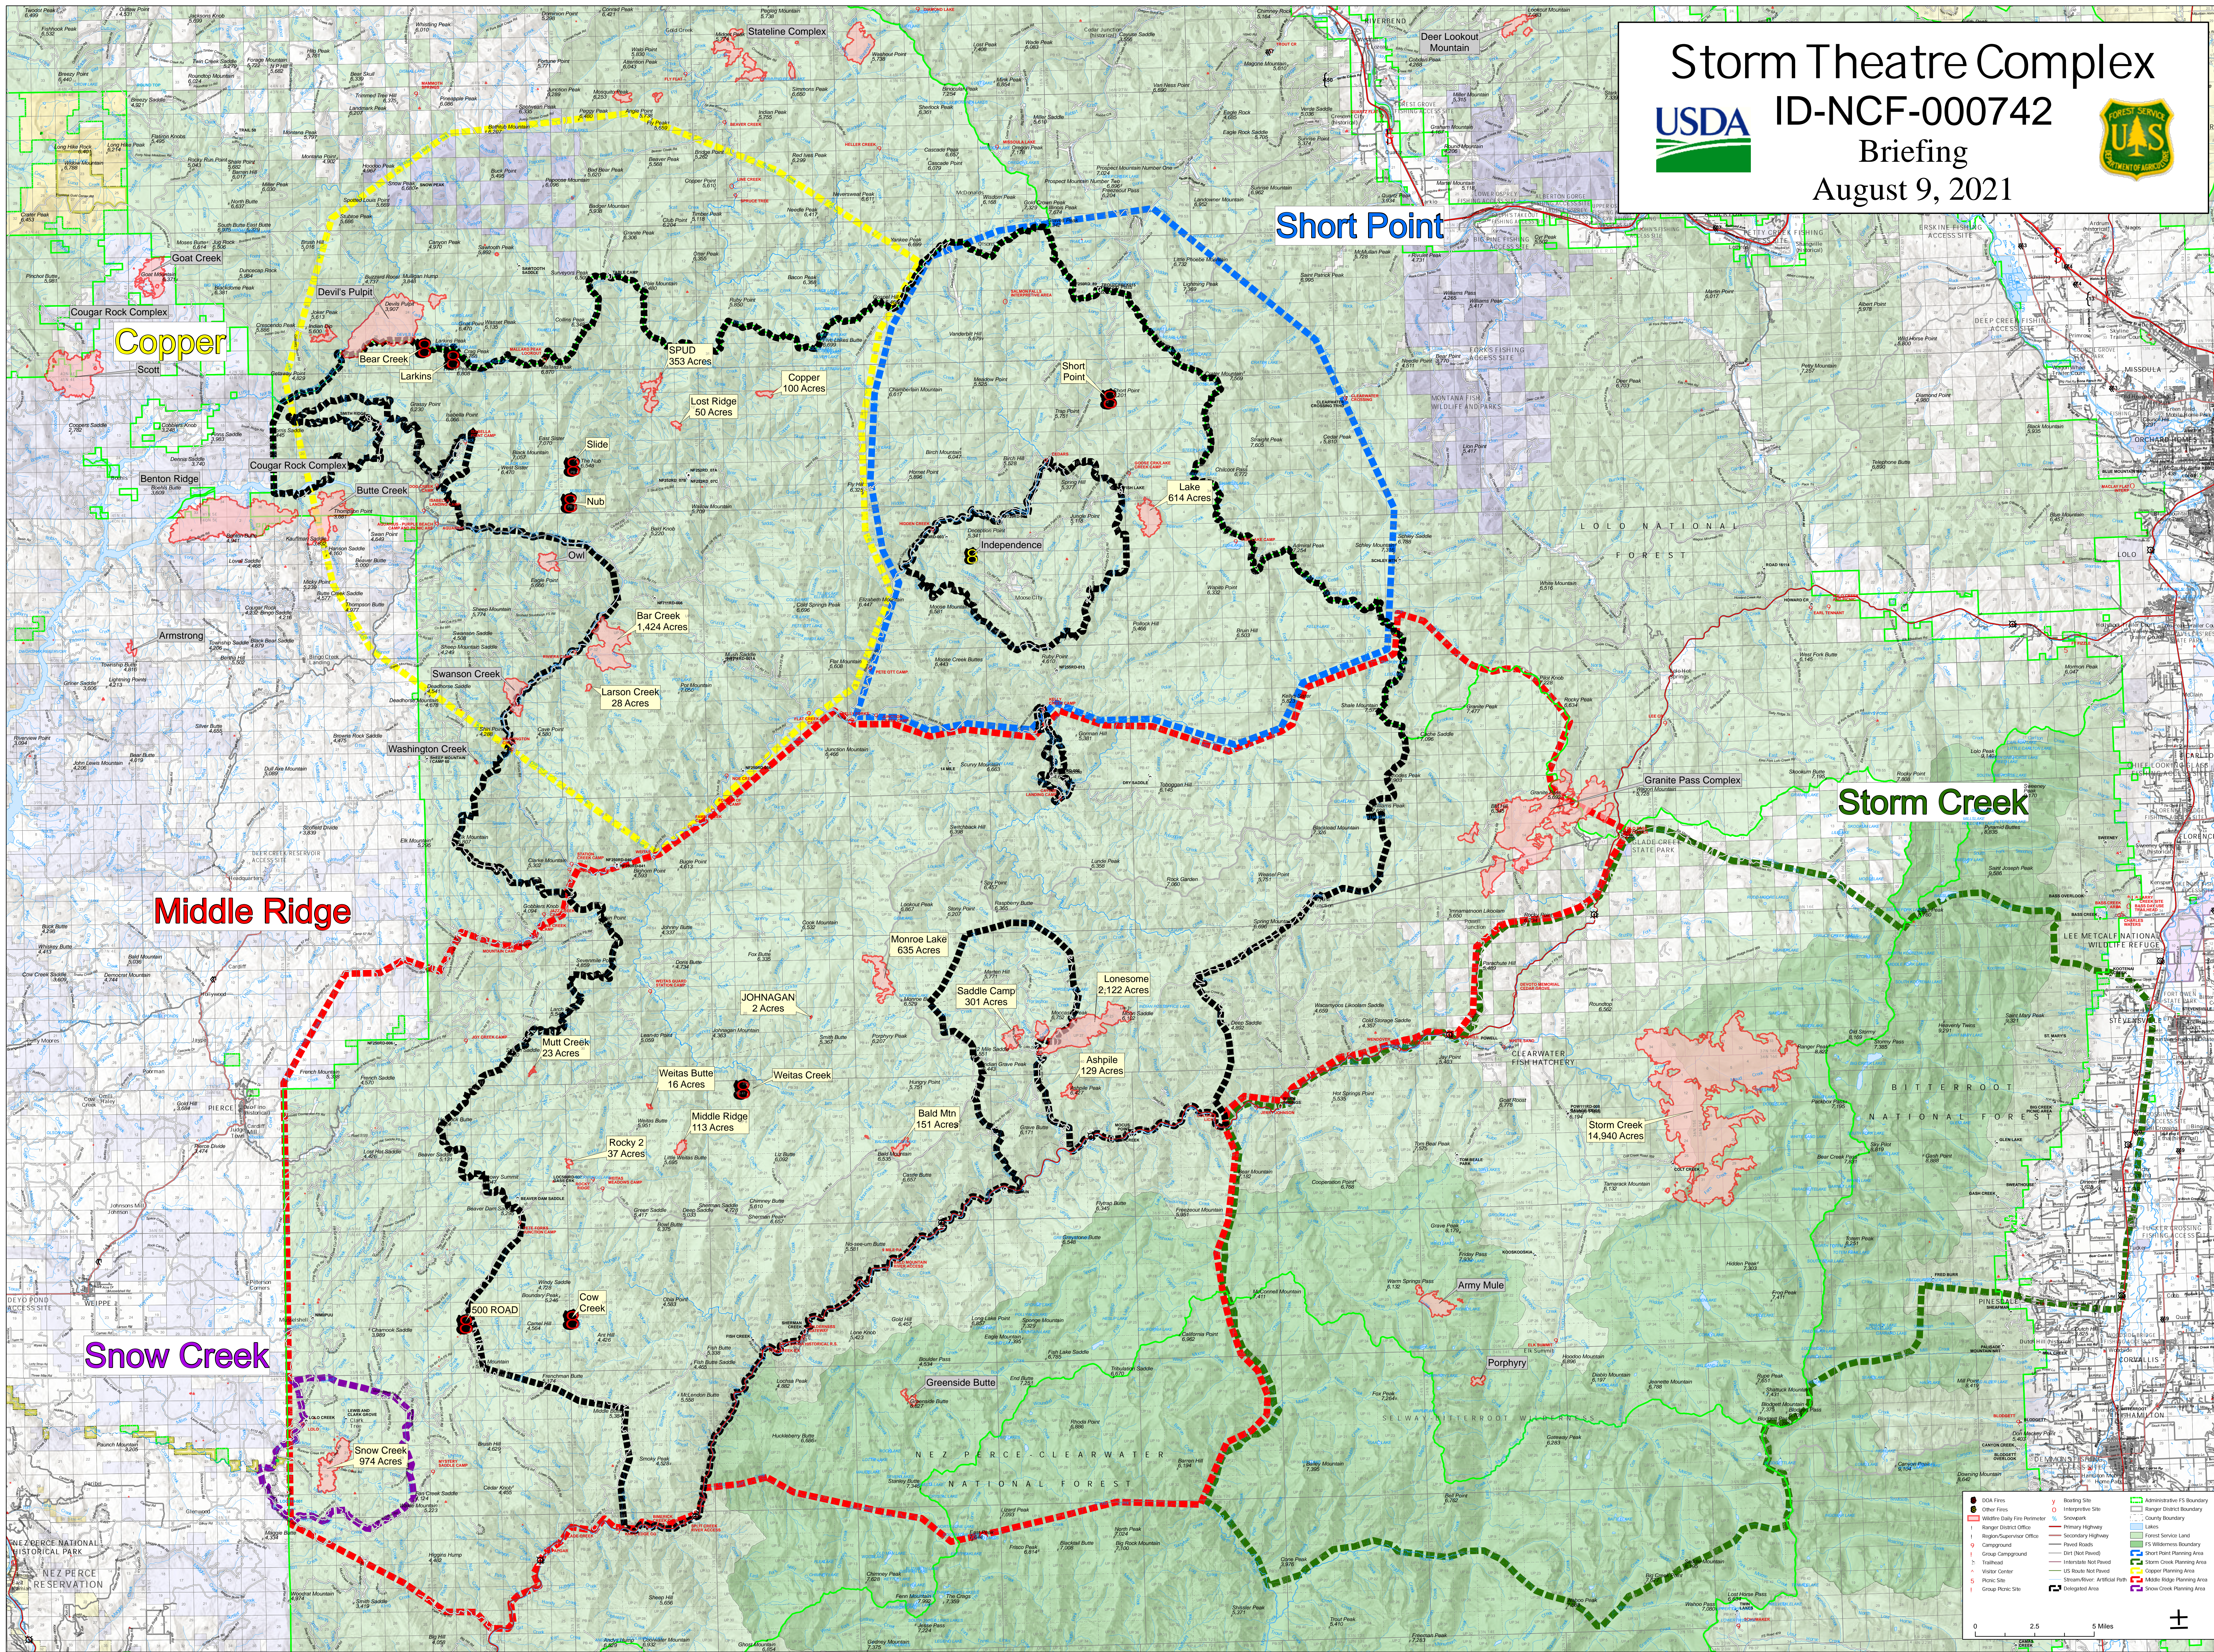

Short Point

Copper

Short Point

Middle Ridge

Snow Creek

Storm Creek

Other Fire	Blazing Site	Administrative FS Boundary
Wildlife Daily Fire Perimeter	Ranger District Office	Ranger District Boundary
Ranger District Office	Secondary Highway	County Boundary
Campground	Paved Road	Forest Service Land
Group Campground	Dirt (Dirt Road)	FS Wilderness Boundary
Trailhead	Storm Creek Planning Area	Short Point Planning Area
Visitor Center	US Route Not Paved	Storm Creek Planning Area
5 Point Site	Stream/River Artificial Path	Middle Ridge Planning Area
Group Picnic Site	Designated Area	Snow Creek Planning Area