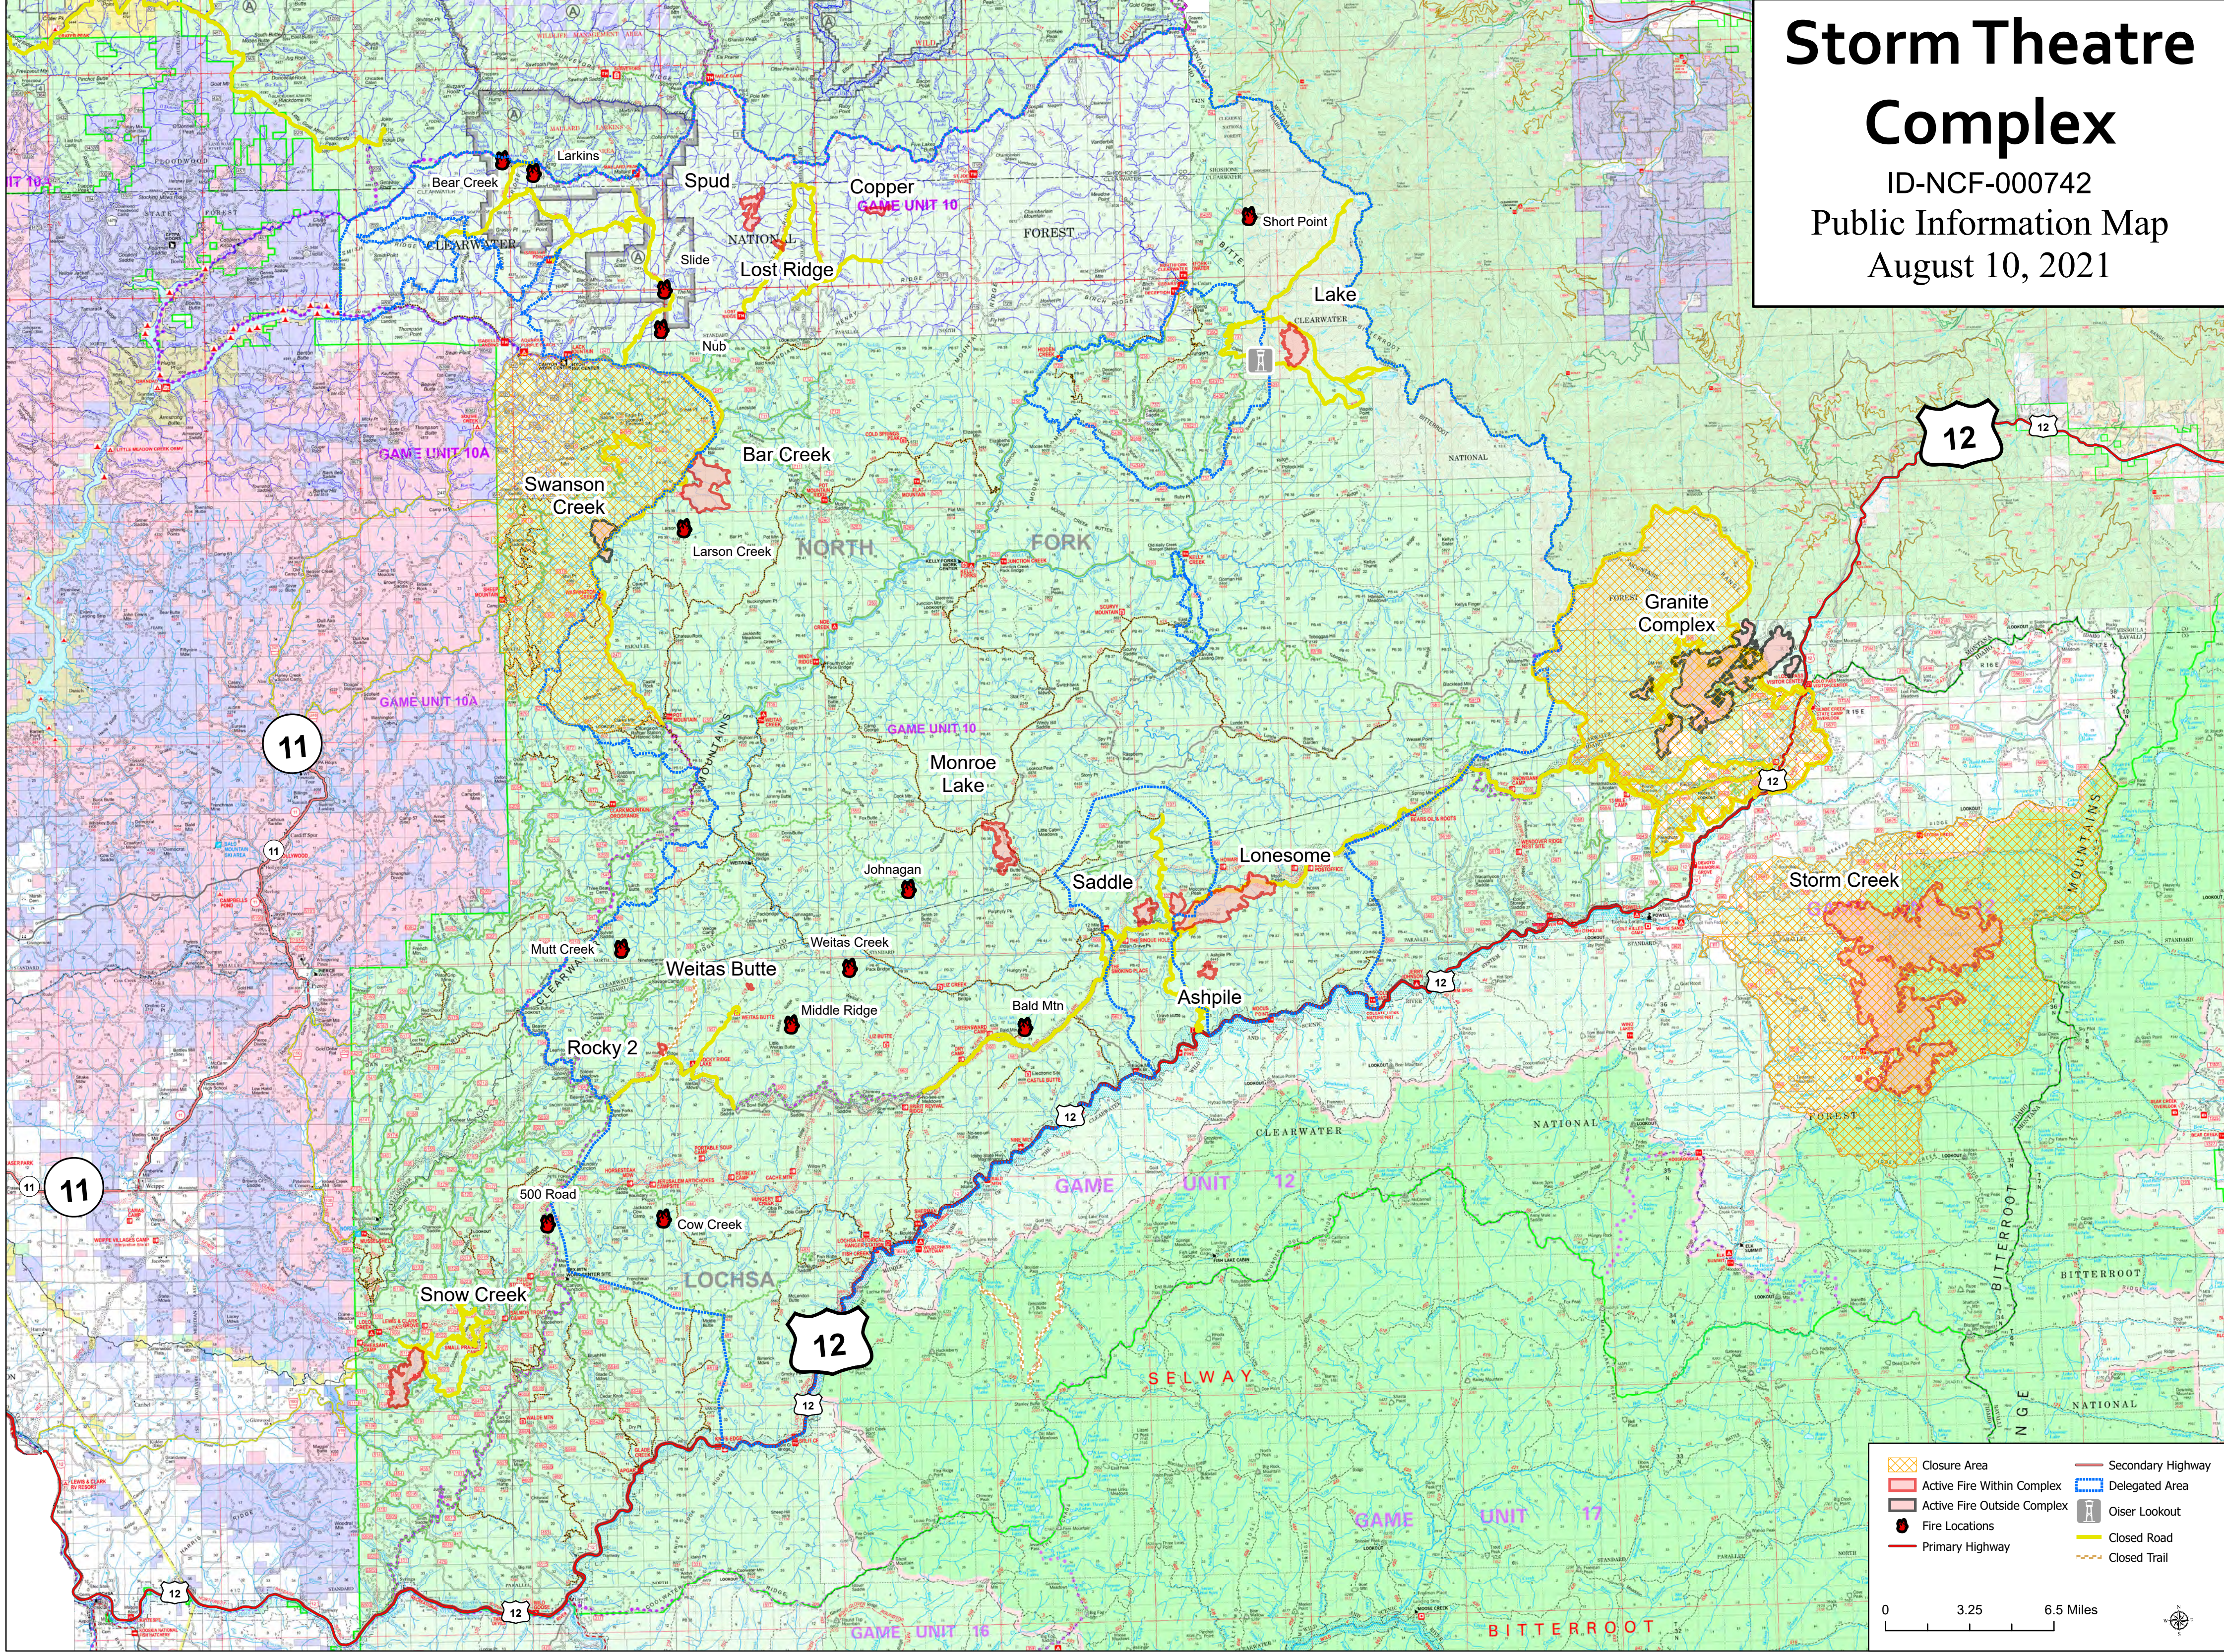

# Storm Theatre Complex

ID-NCF-000742  
Public Information Map  
August 10, 2021

	Closure Area		Secondary Highway
	Active Fire Within Complex		Delegated Area
	Active Fire Outside Complex		Oisler Lookout
	Fire Locations		Closed Road
	Primary Highway		Closed Trail

0 3.25 6.5 Miles