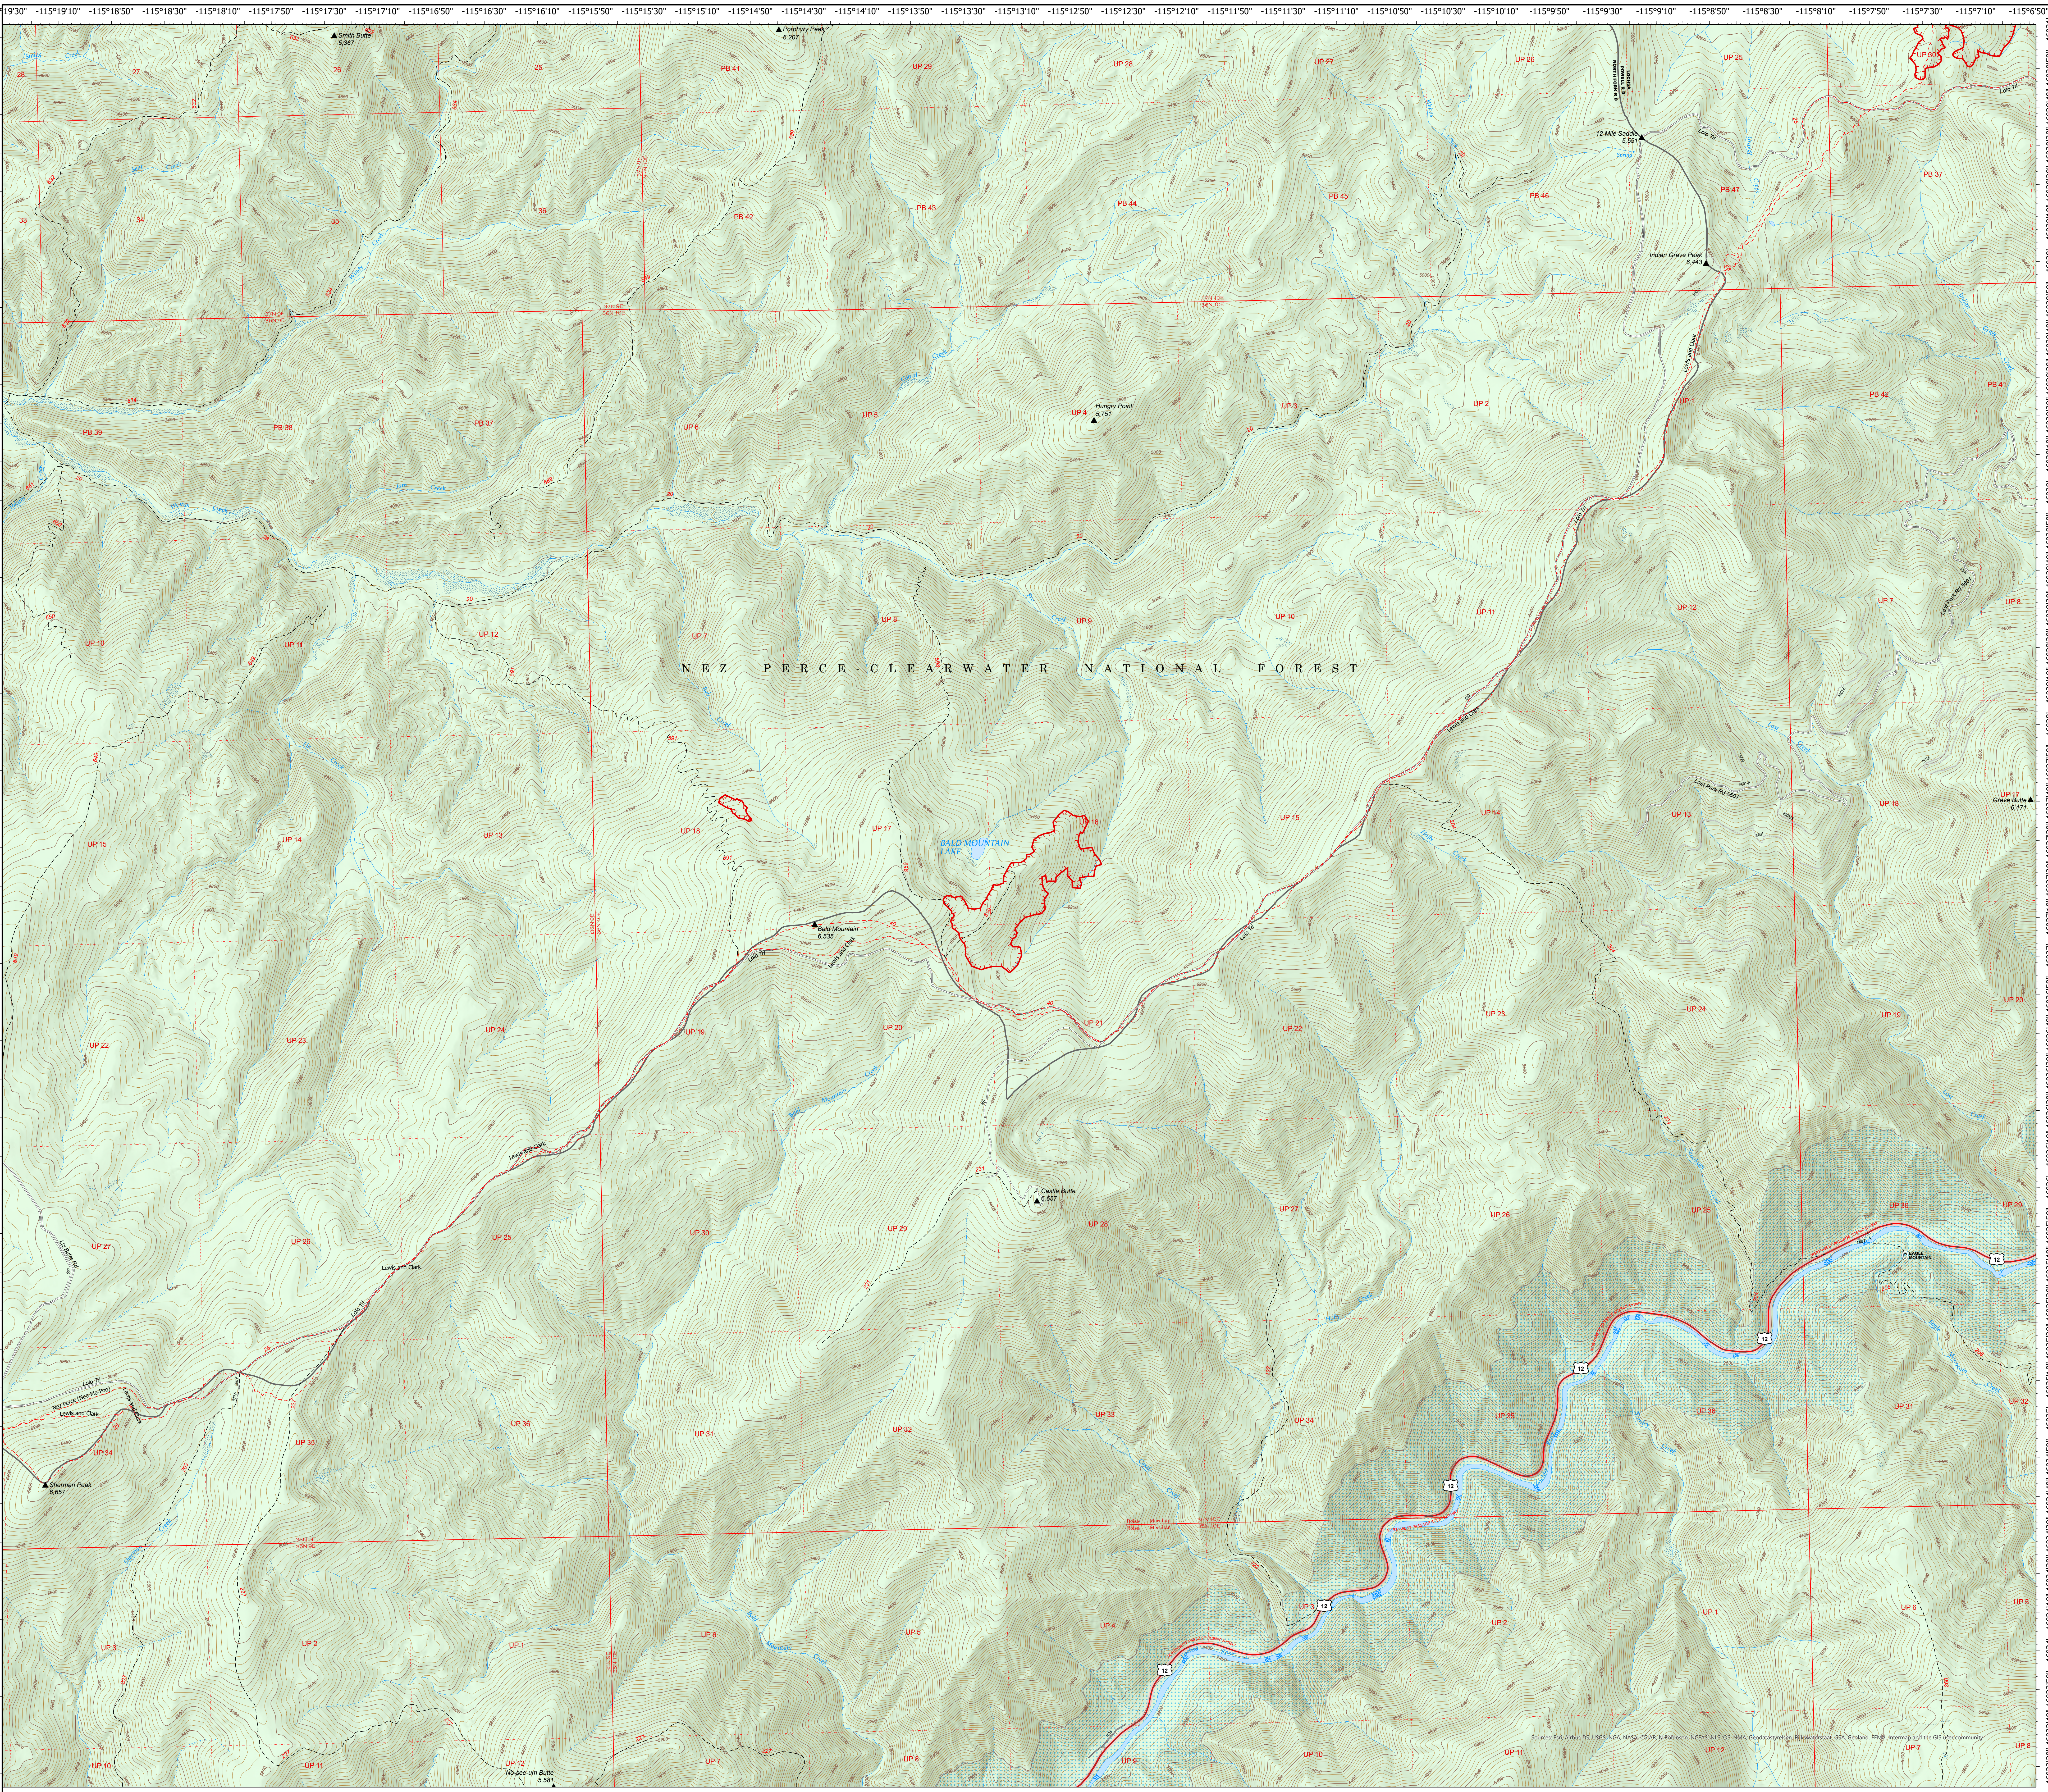

# Storm Theatre Complex

ID-NCF-000742

Bald Mountain  
Operations  
August 11, 2021

- Fire Edge
- Trailhead
- National Designated Trail
- Trail
- National Designated Trail
- Tunnel; Bridge
- Primary Highway
- Paved Roads
- Dirt (Not Paved)
- Dirt Roads
- Unimproved Roads
- Closed Roads
- Stream/River; Artificial Path
- Stream/River Intermittent
- Ranger District Boundary
- Federal Wilderness Boundary
- Lake / Pond
- Wild and Scenic River
- Forest Service Land

Source: Esri, Airphoto, GeoEye, IGN, NAVTEQ, DeLorme, NAVTEQ, NRCAN, Esri, Swire, GEBCO, International Geographical Names, OpenStreetMap contributors, Swire, Bing, Intermap, and the GIS User Community