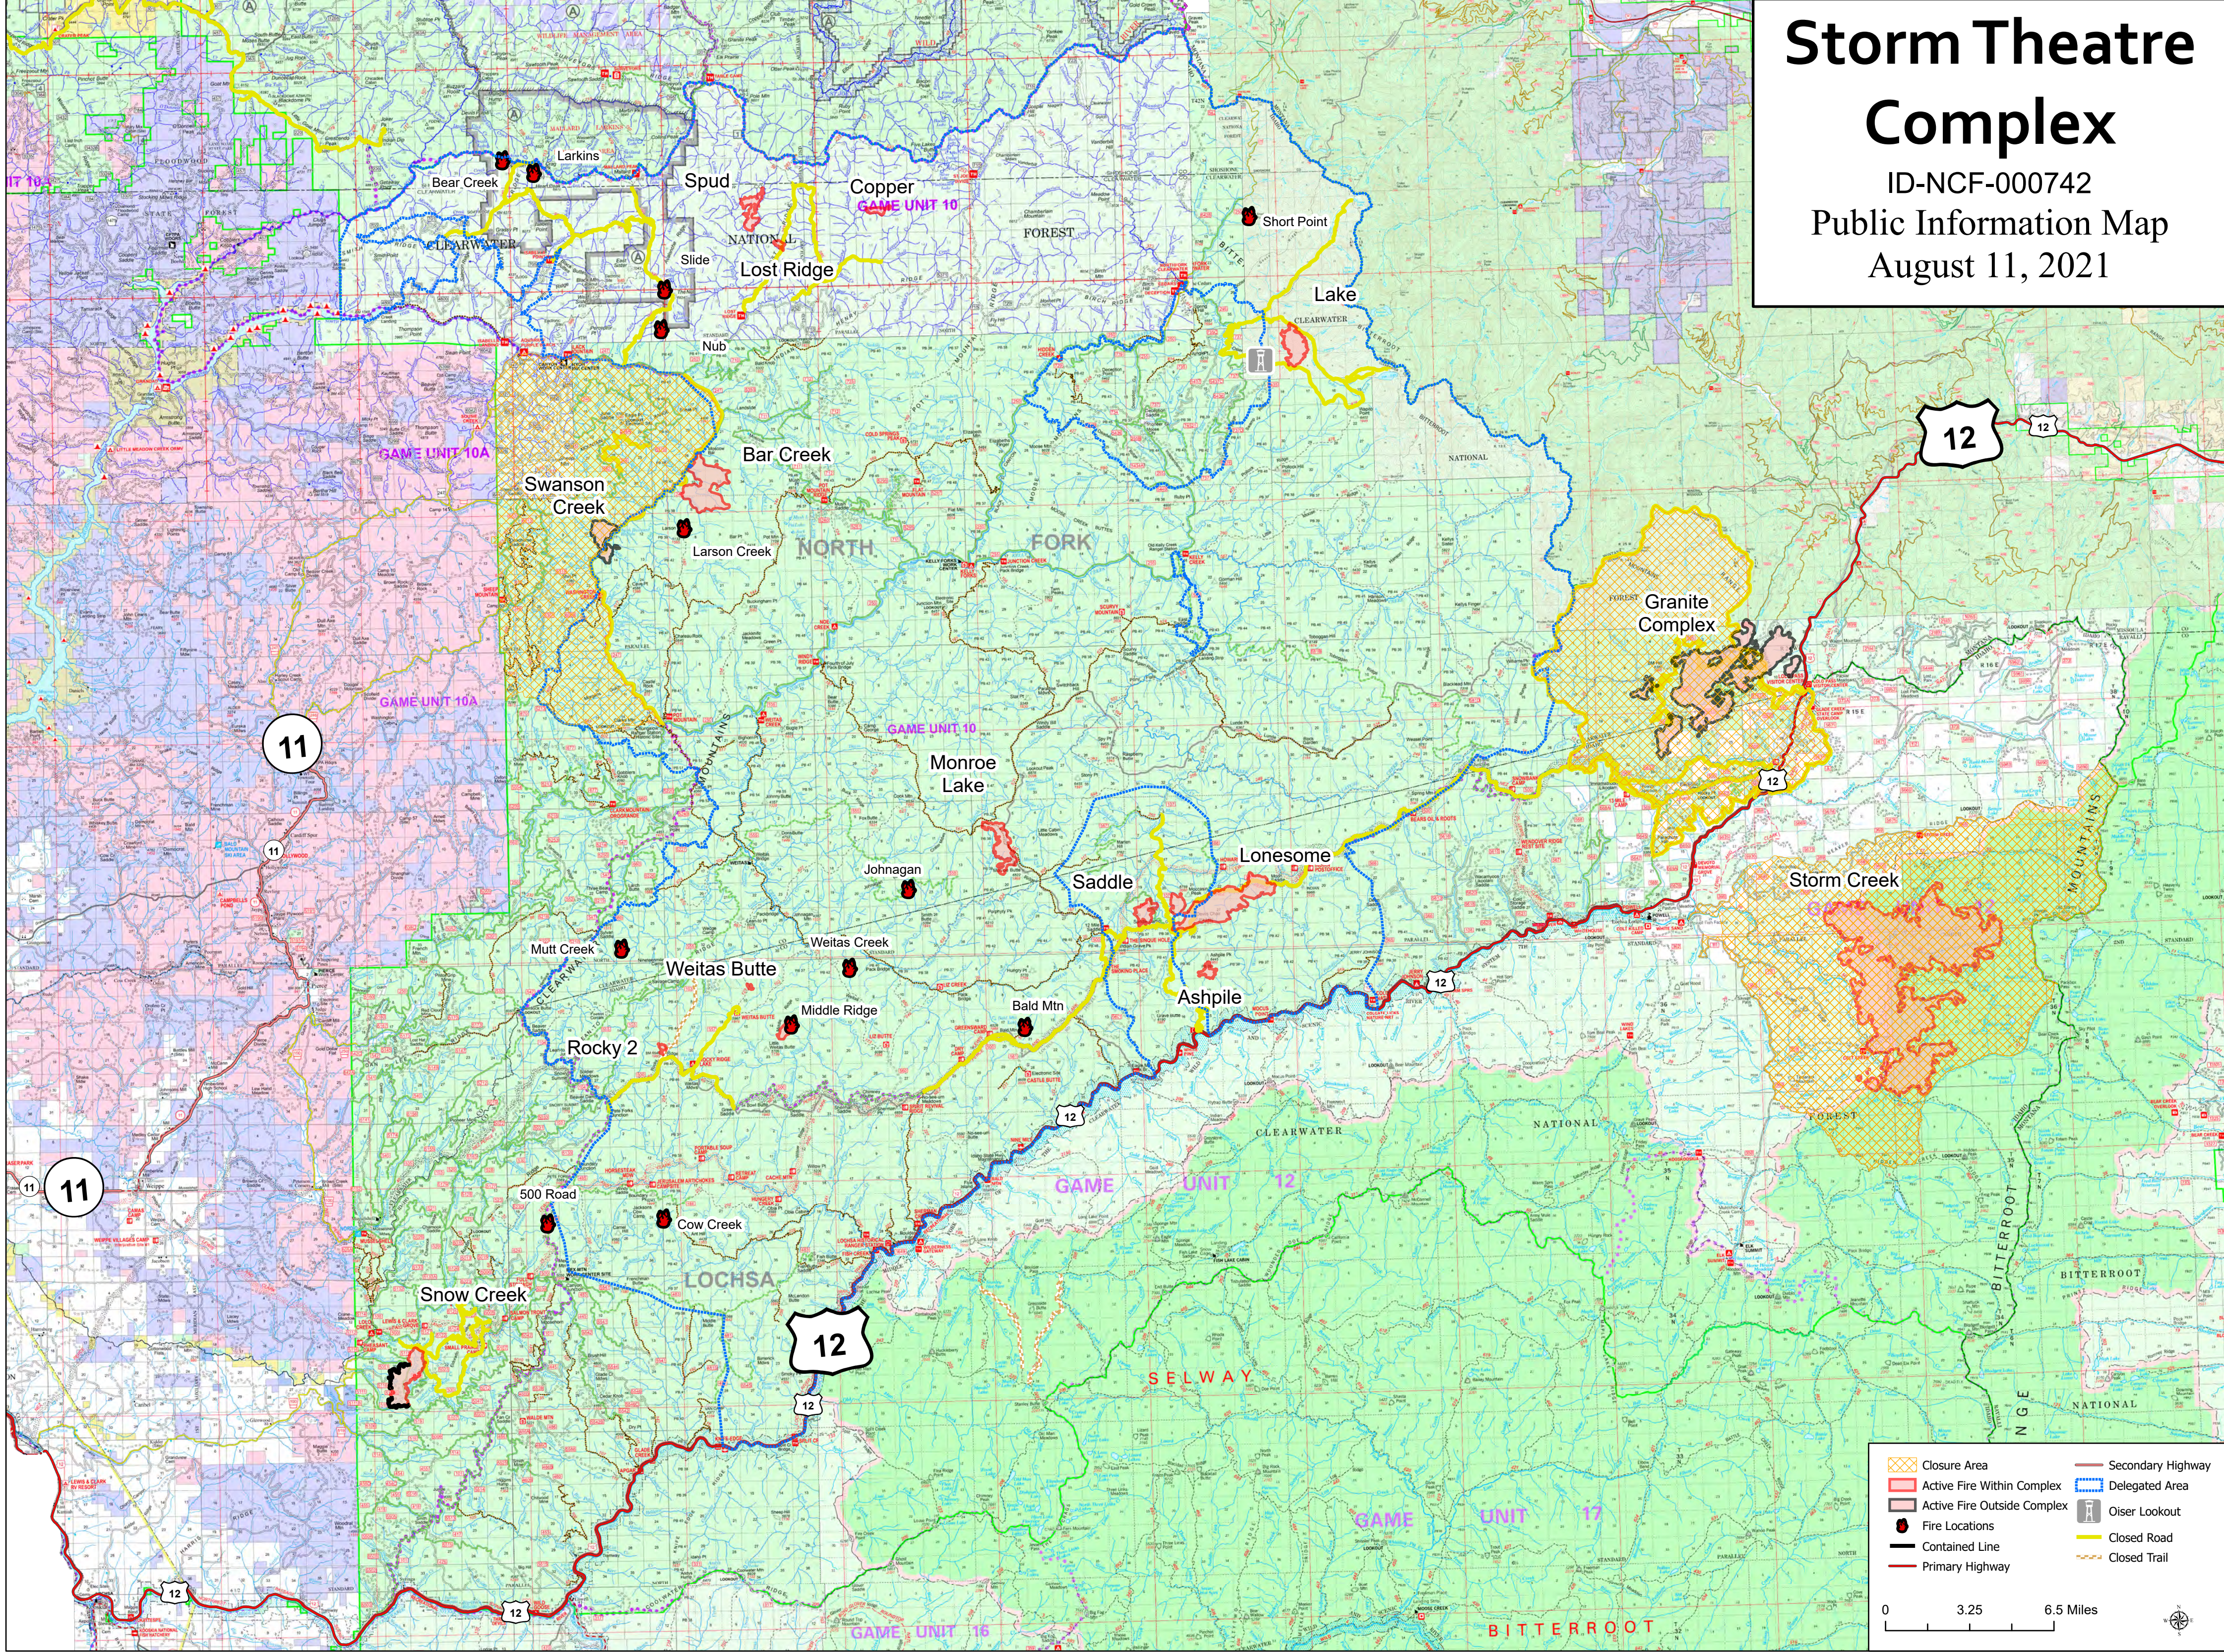

# Storm Theatre Complex

ID-NCF-000742  
Public Information Map  
August 11, 2021

	Closure Area		Secondary Highway
	Active Fire Within Complex		Delegated Area
	Active Fire Outside Complex		Oisler Lookout
	Fire Locations		Closed Road
	Contained Line		Closed Trail
	Primary Highway		

0 3.25 6.5 Miles