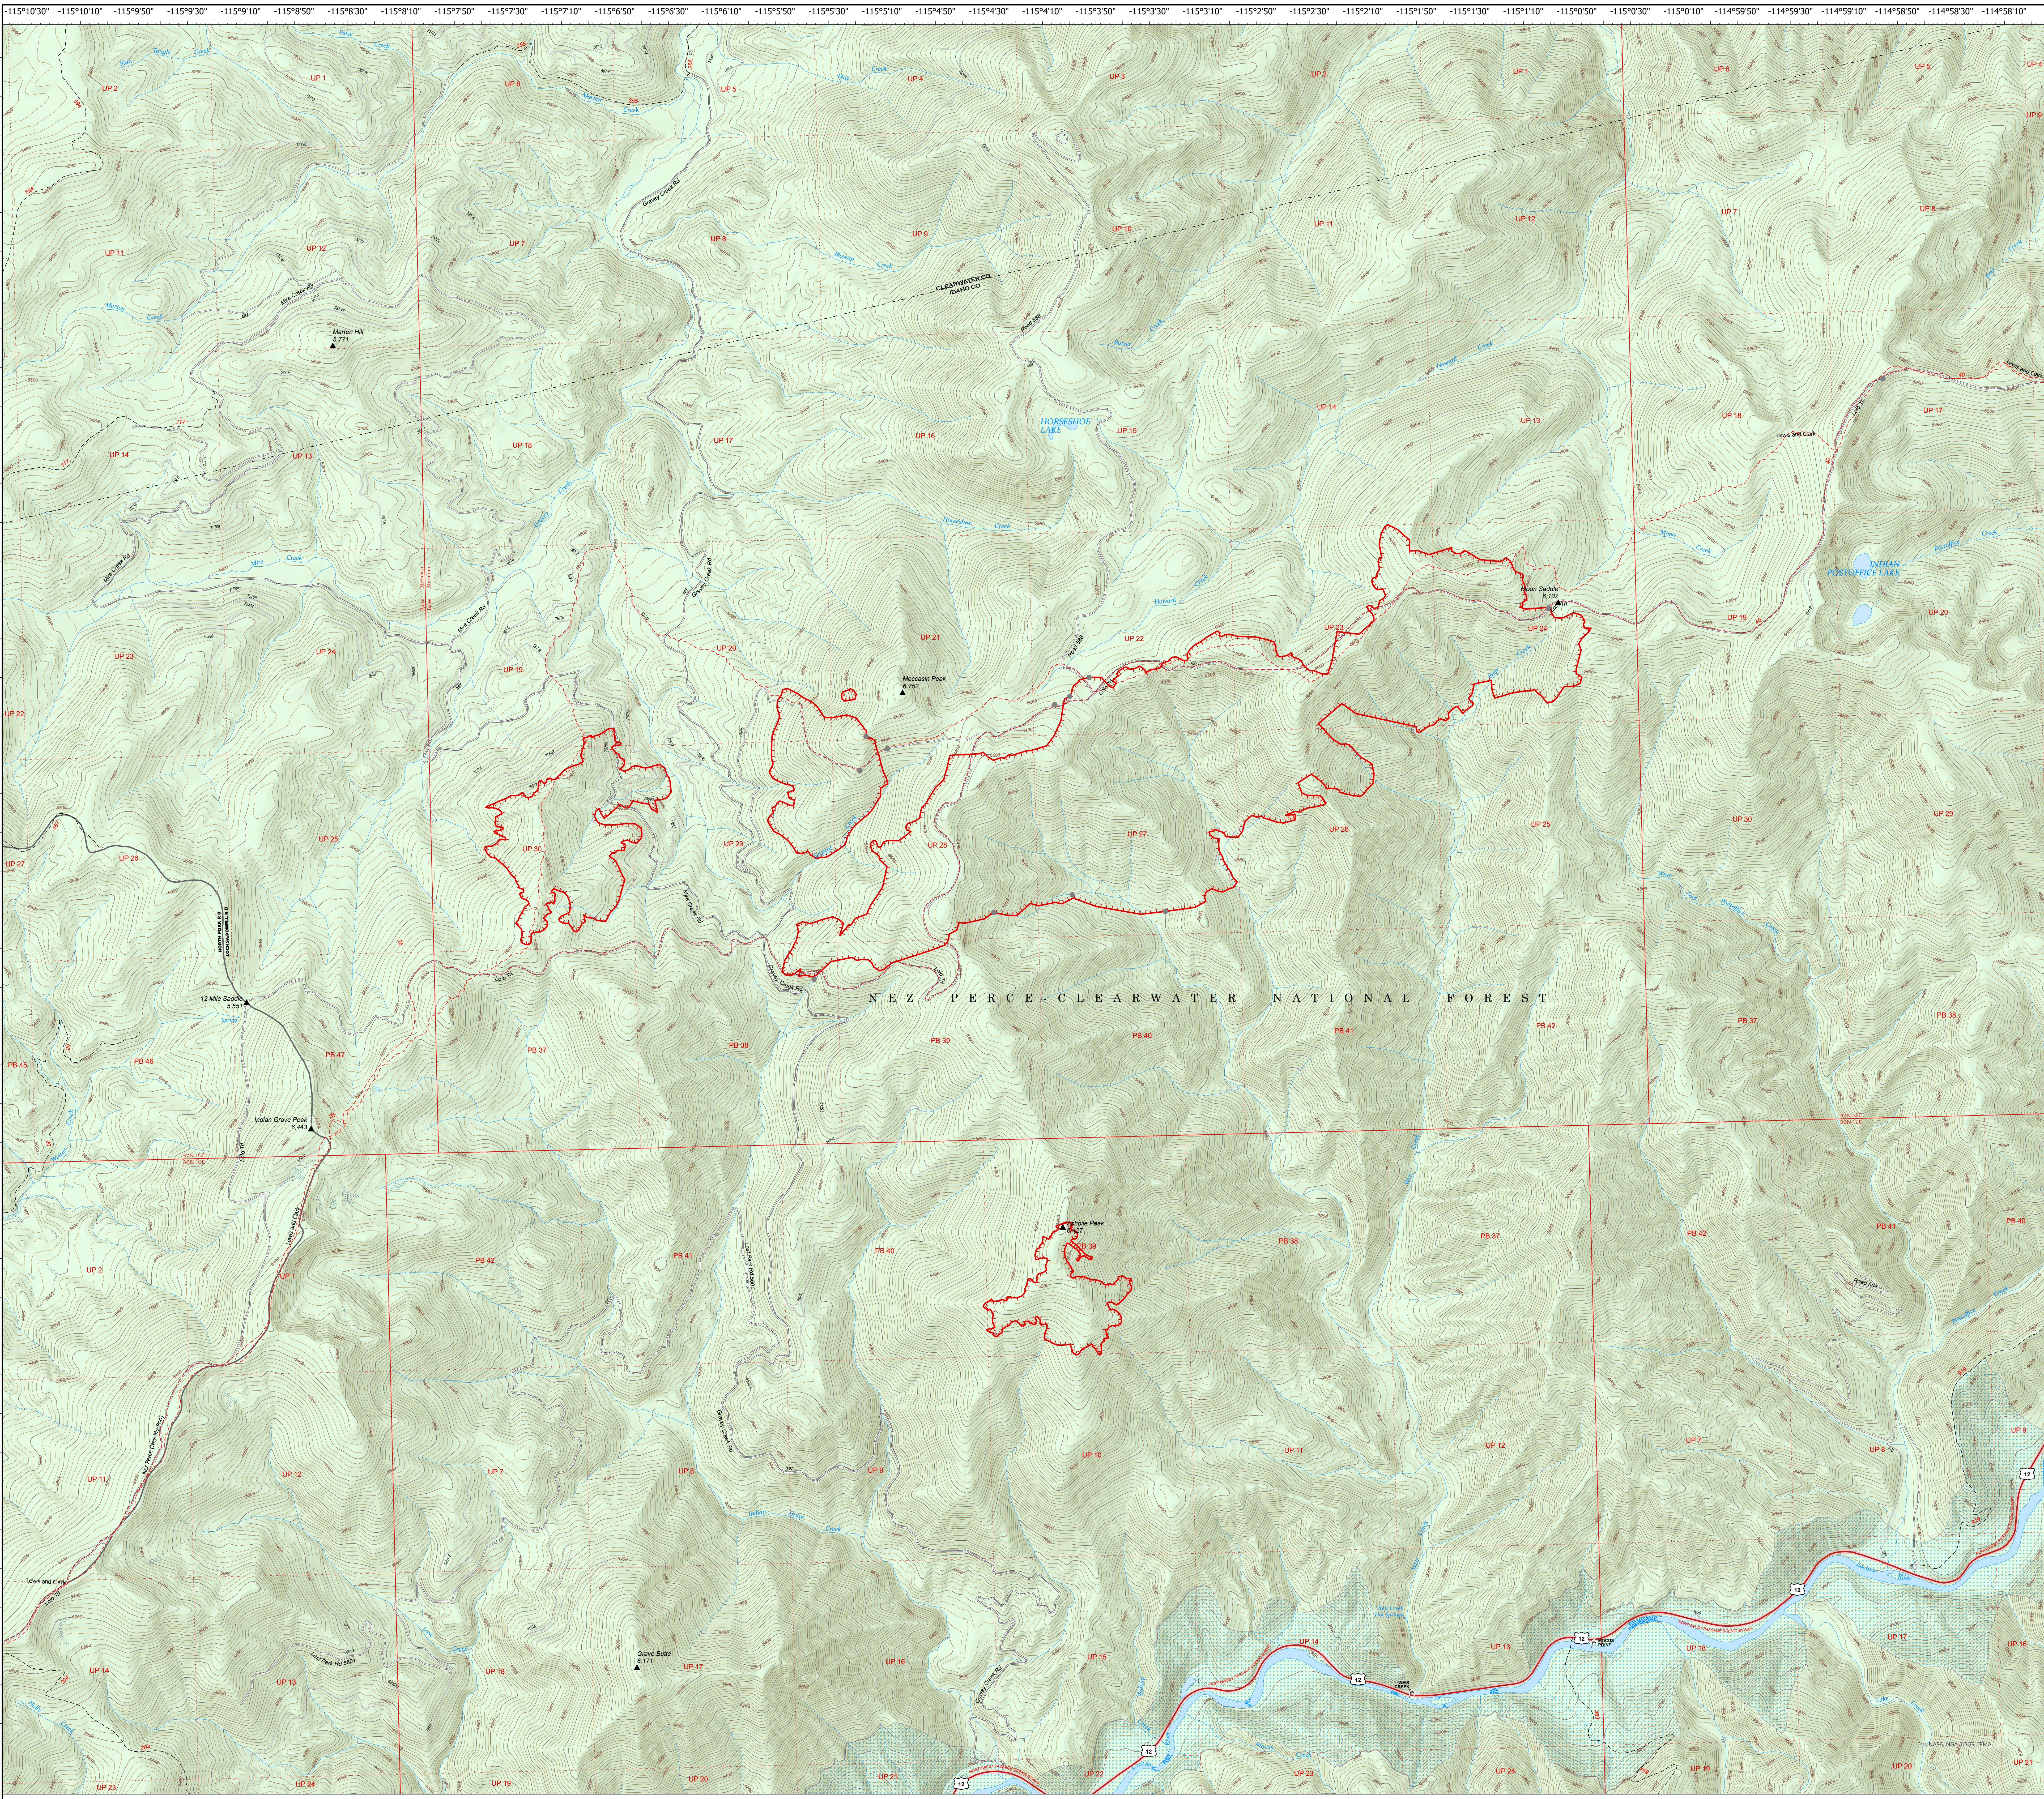

Storm Theatre Complex

ID-NCF-000742

Lonesome, Ashpile, & Saddle Camp Operations
August 12, 2021

- Fire Edge
- Trailhead
- National Designated Trail
- Trail
- National Designated Trail
- Tunnel; Bridge
- Primary Highway
- Dirt (Not Paved)
- Gravel Road
- Dirt Roads
- Unimproved Roads
- Closed Roads
- Stream/River; Artificial Path
- Stream/River Intermittent
- Ranger District Boundary
- Federal Wilderness Boundary
- Lake / Pond
- Wild and Scenic River
- Forest Service Land

0 0.5 1 Miles