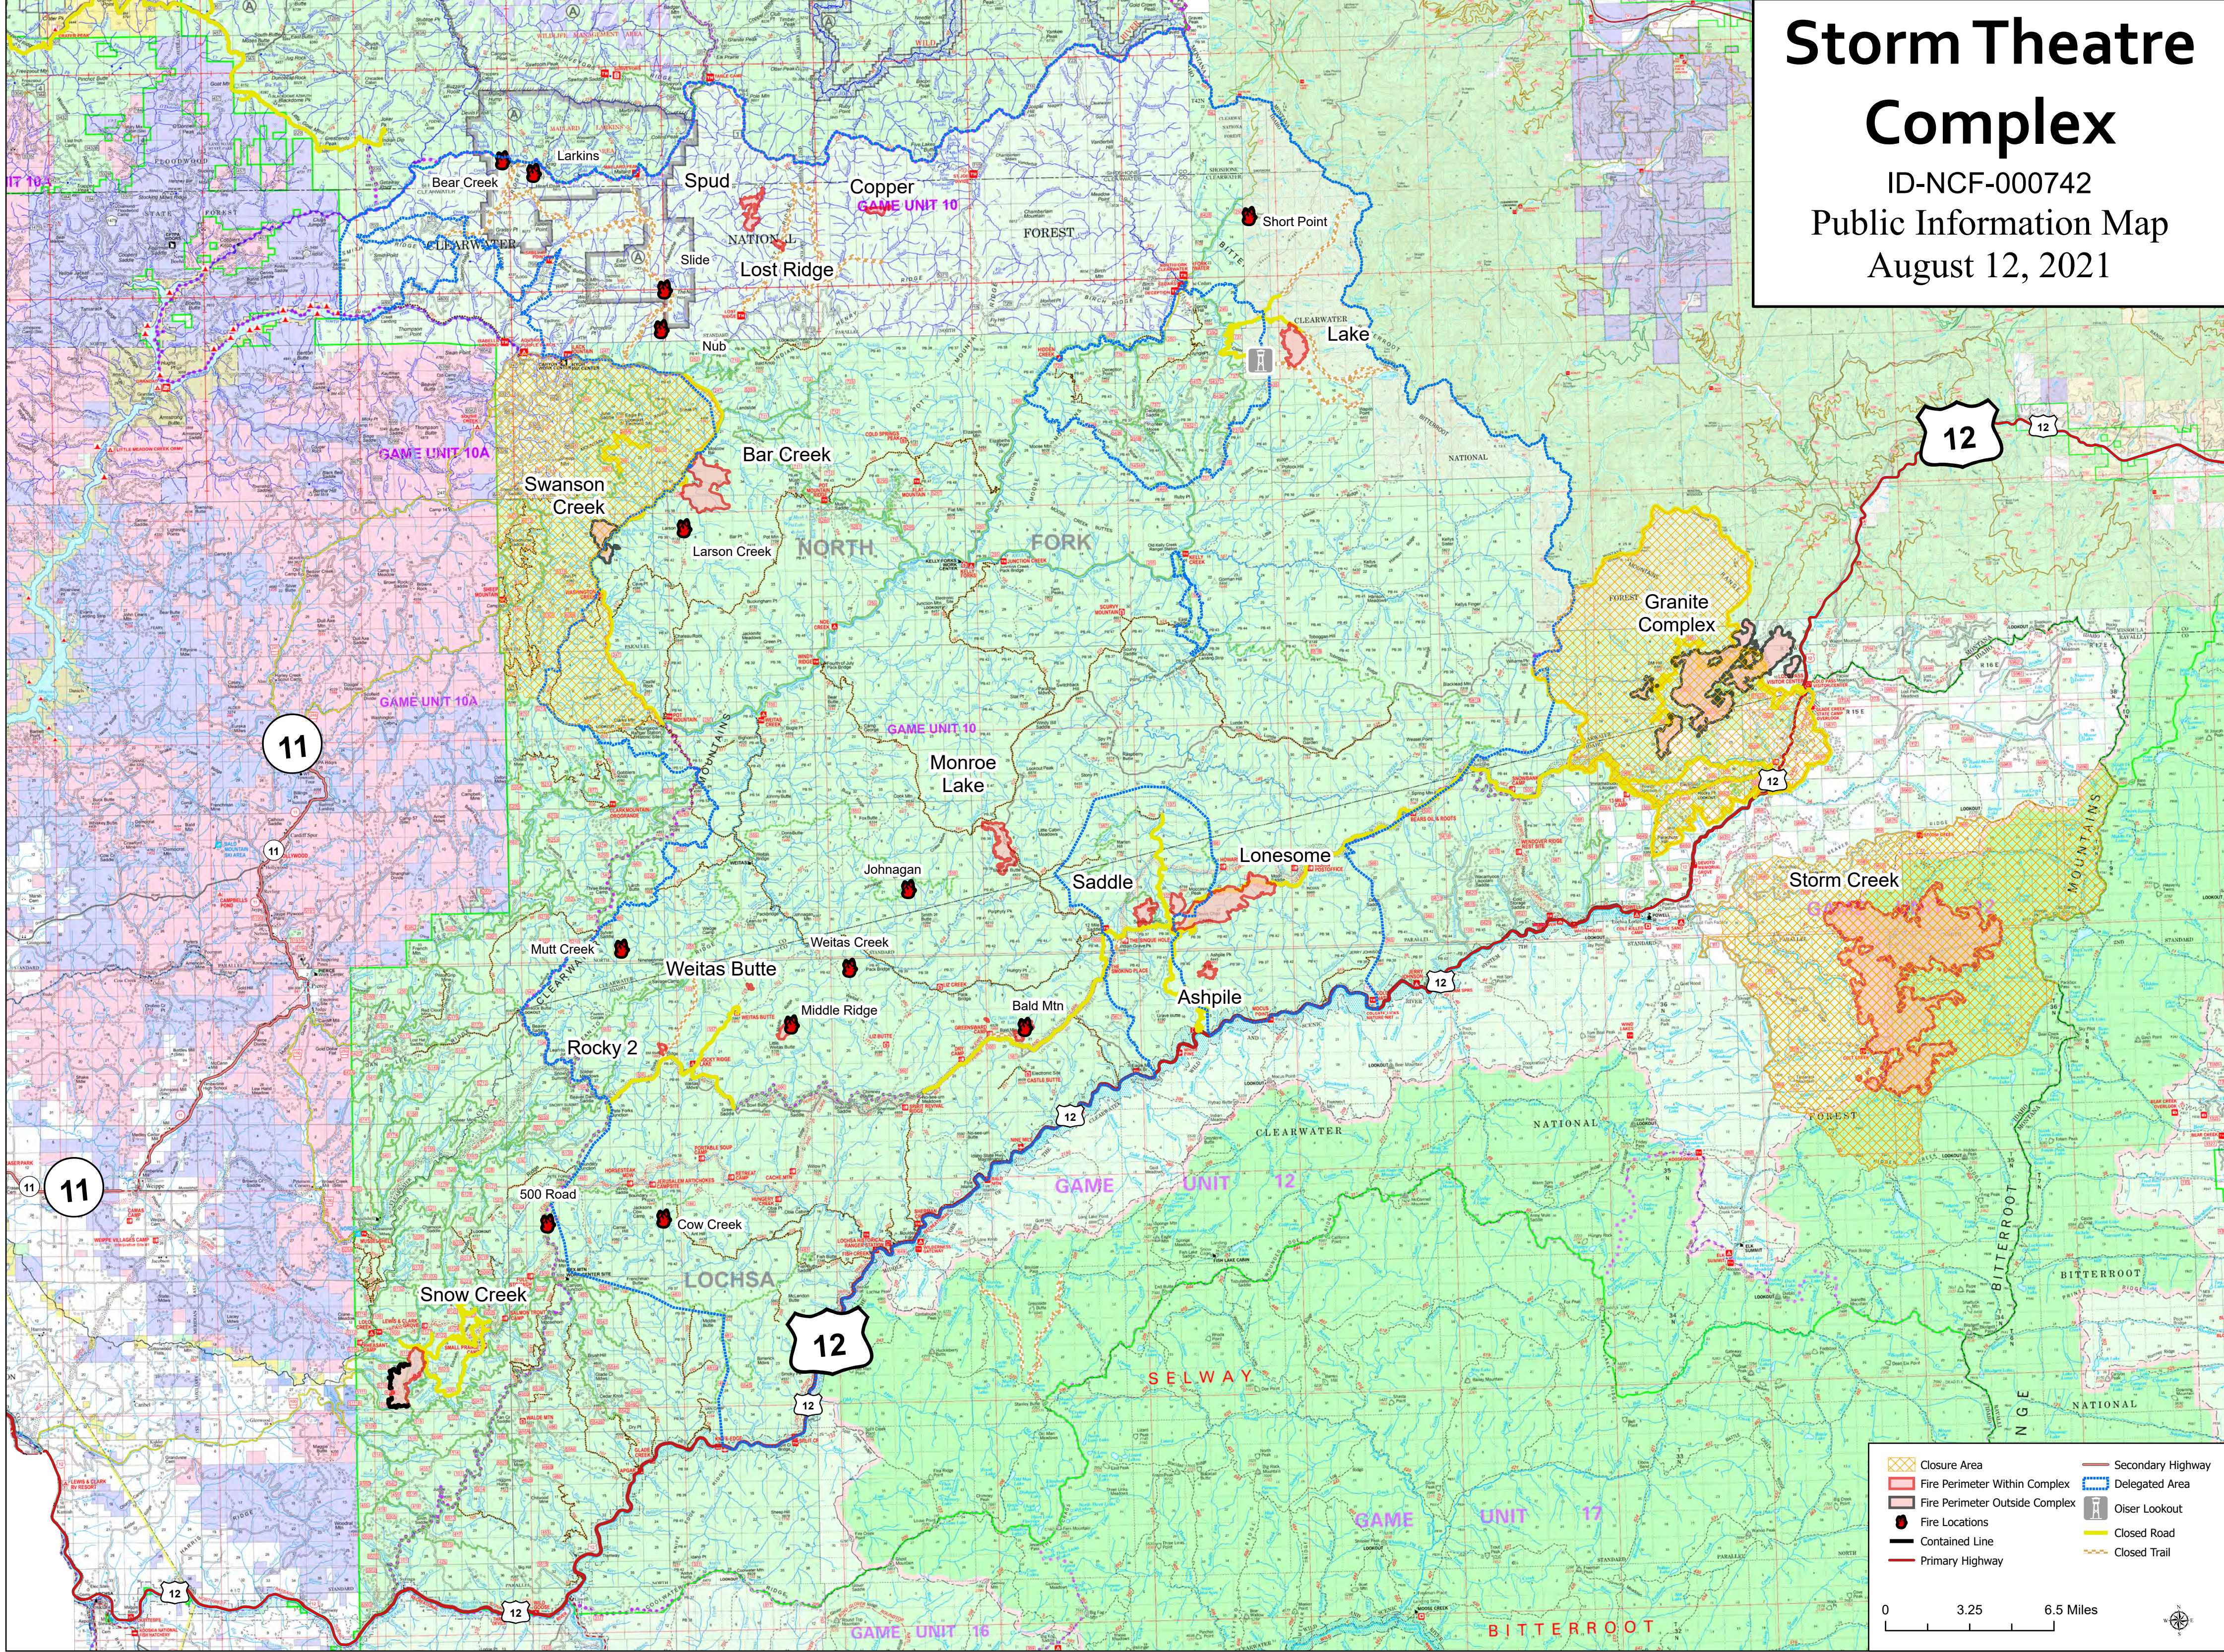

Storm Theatre Complex

ID-NCF-000742

Public Information Map

August 12, 2021

- Closure Area
- Fire Perimeter Within Complex
- Fire Perimeter Outside Complex
- Fire Locations
- Contained Line
- Primary Highway
- Secondary Highway
- Delegated Area
- Oiser Lookout
- Closed Road
- Closed Trail

0 3.25 6.5 Miles