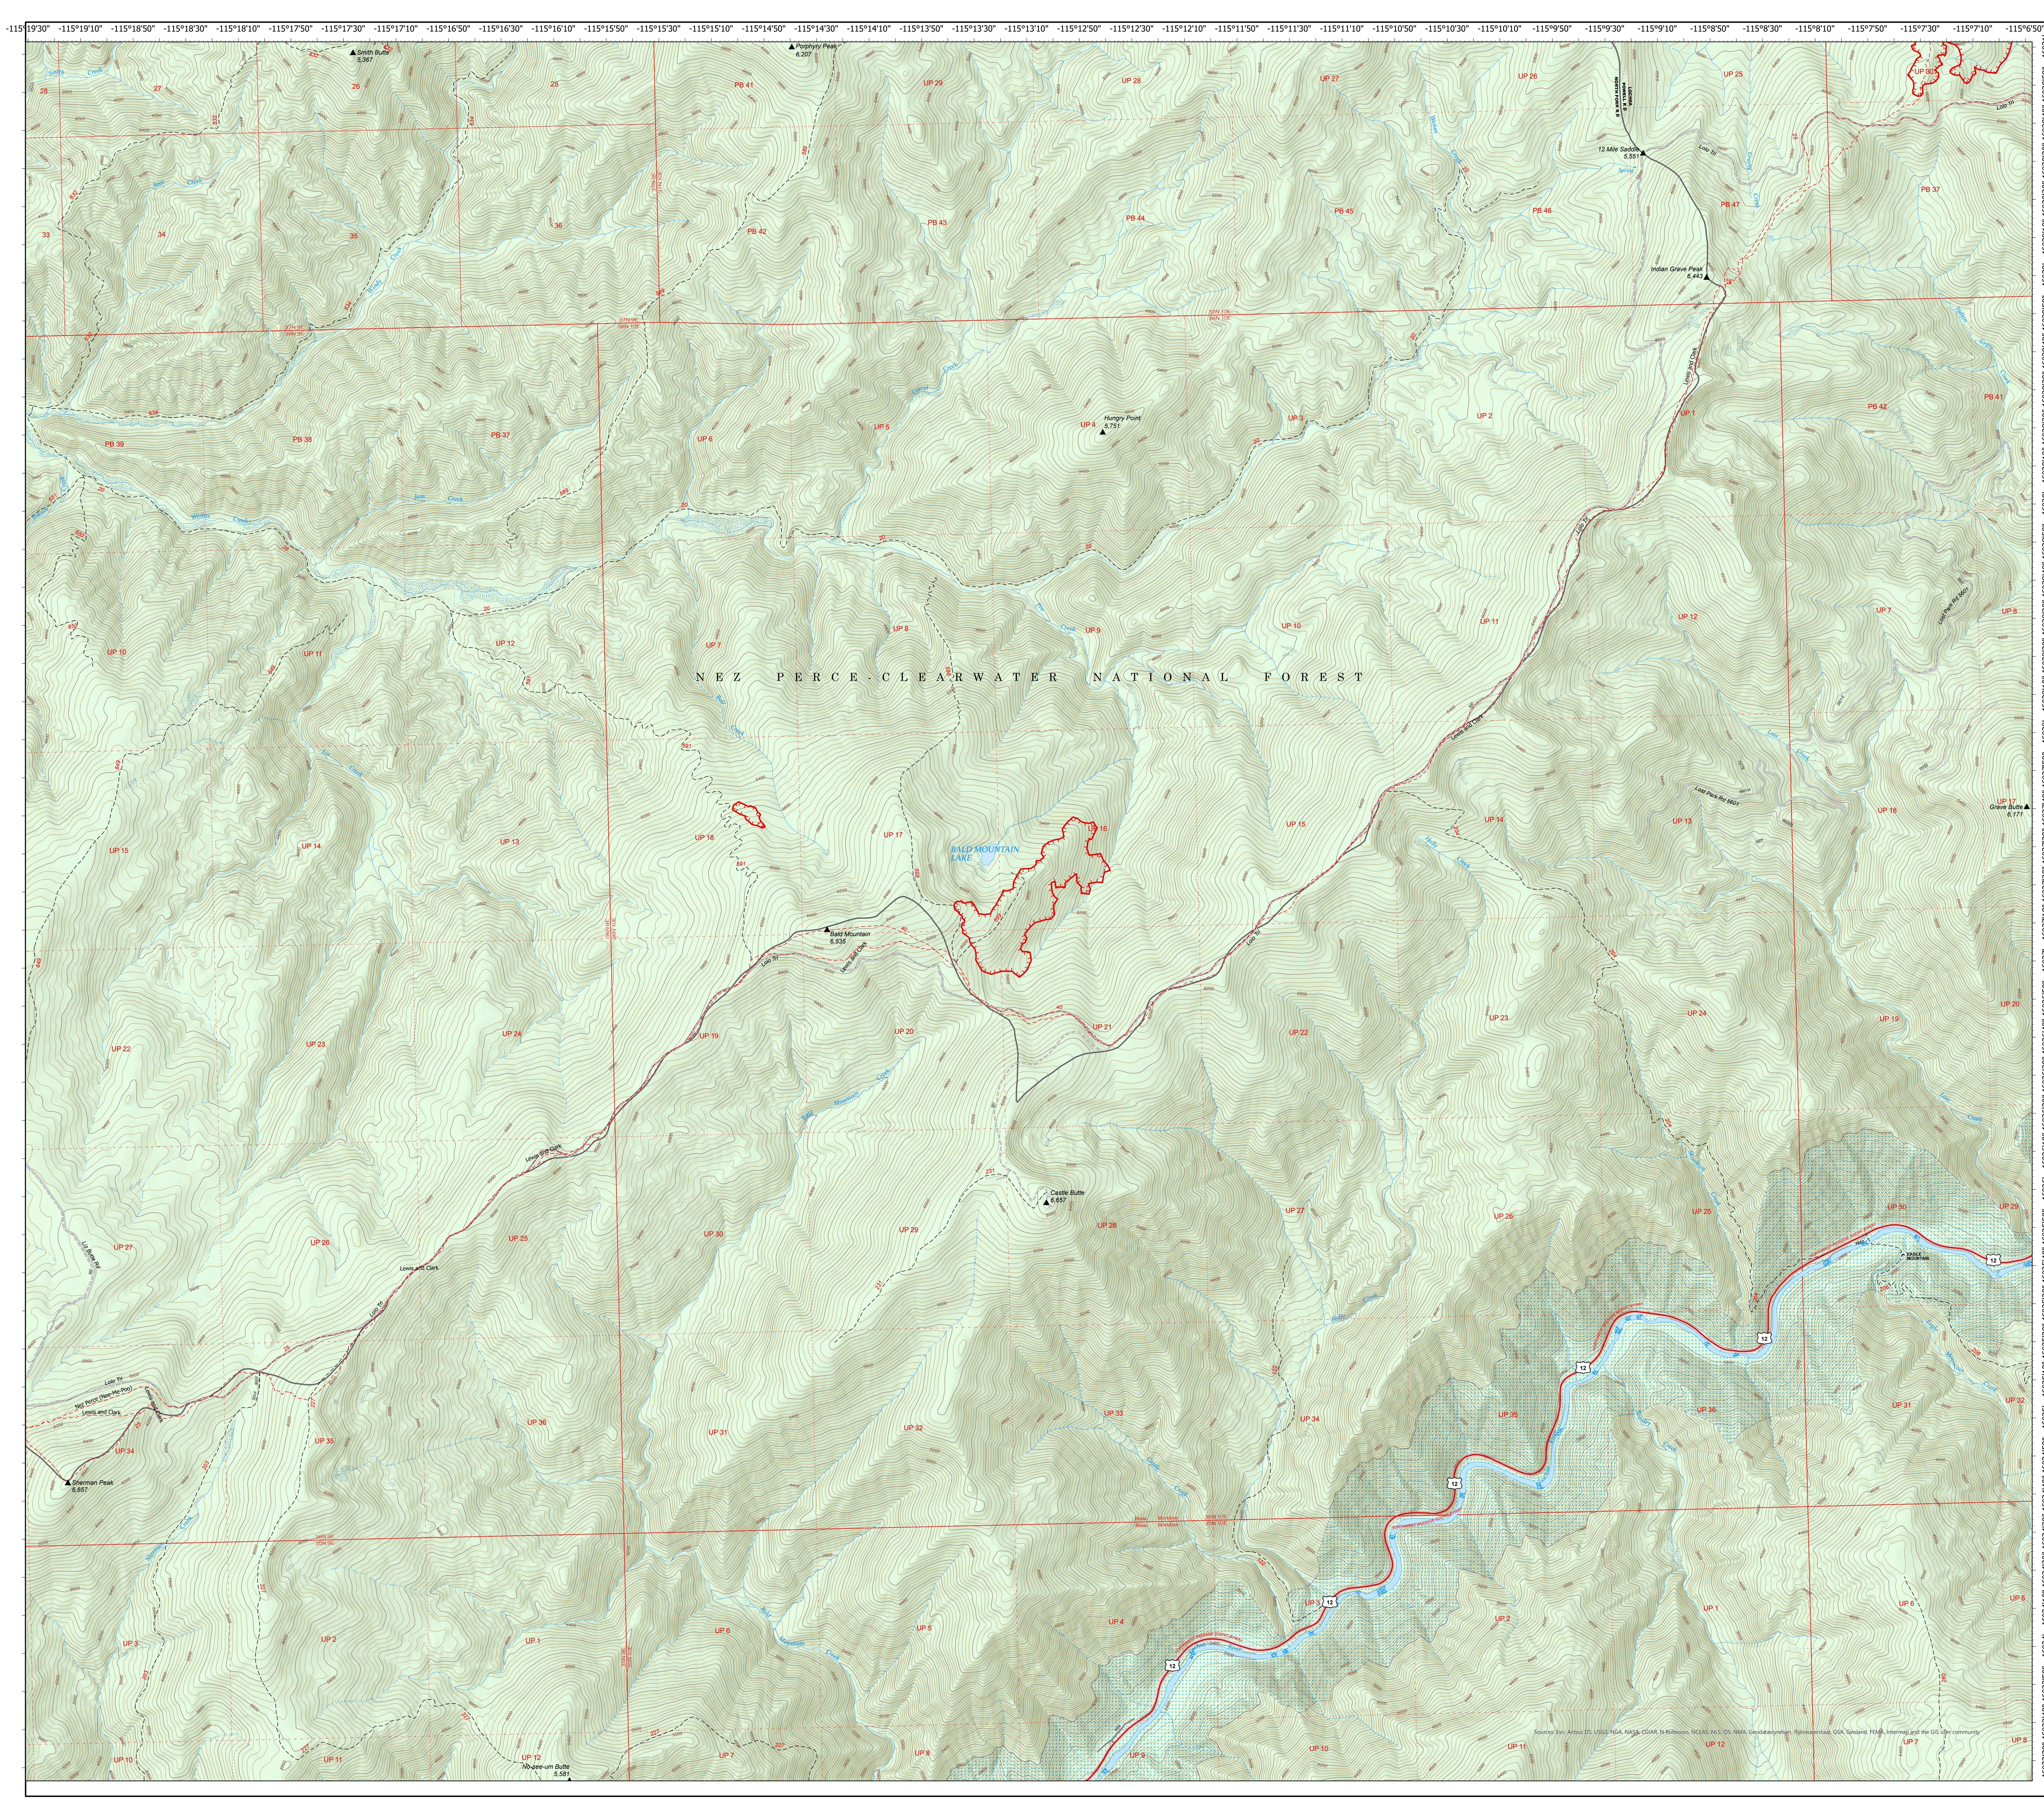

Storm Theatre Complex

ID-NCF-000742

Bald Mountain Operations
August 13, 2021

- Fire Edge
- Trailhead
- National Designated Trail
- Trail
- National Designated Trail
- Tunnel; Bridge
- Primary Highway
- Paved Roads
- Dirt (Not Paved)
- Dirt Roads
- Unimproved Roads
- Closed Roads
- Stream/River; Artificial Path
- Stream/River Intermittent
- Ranger District Boundary
- Federal Wilderness Boundary
- Lake / Pond
- Wild and Scenic River
- Forest Service Land

Source: Esri, Garmin, DeLorme, NAVTEQ, Swatch, USGS, Intermap, and the GIS User community