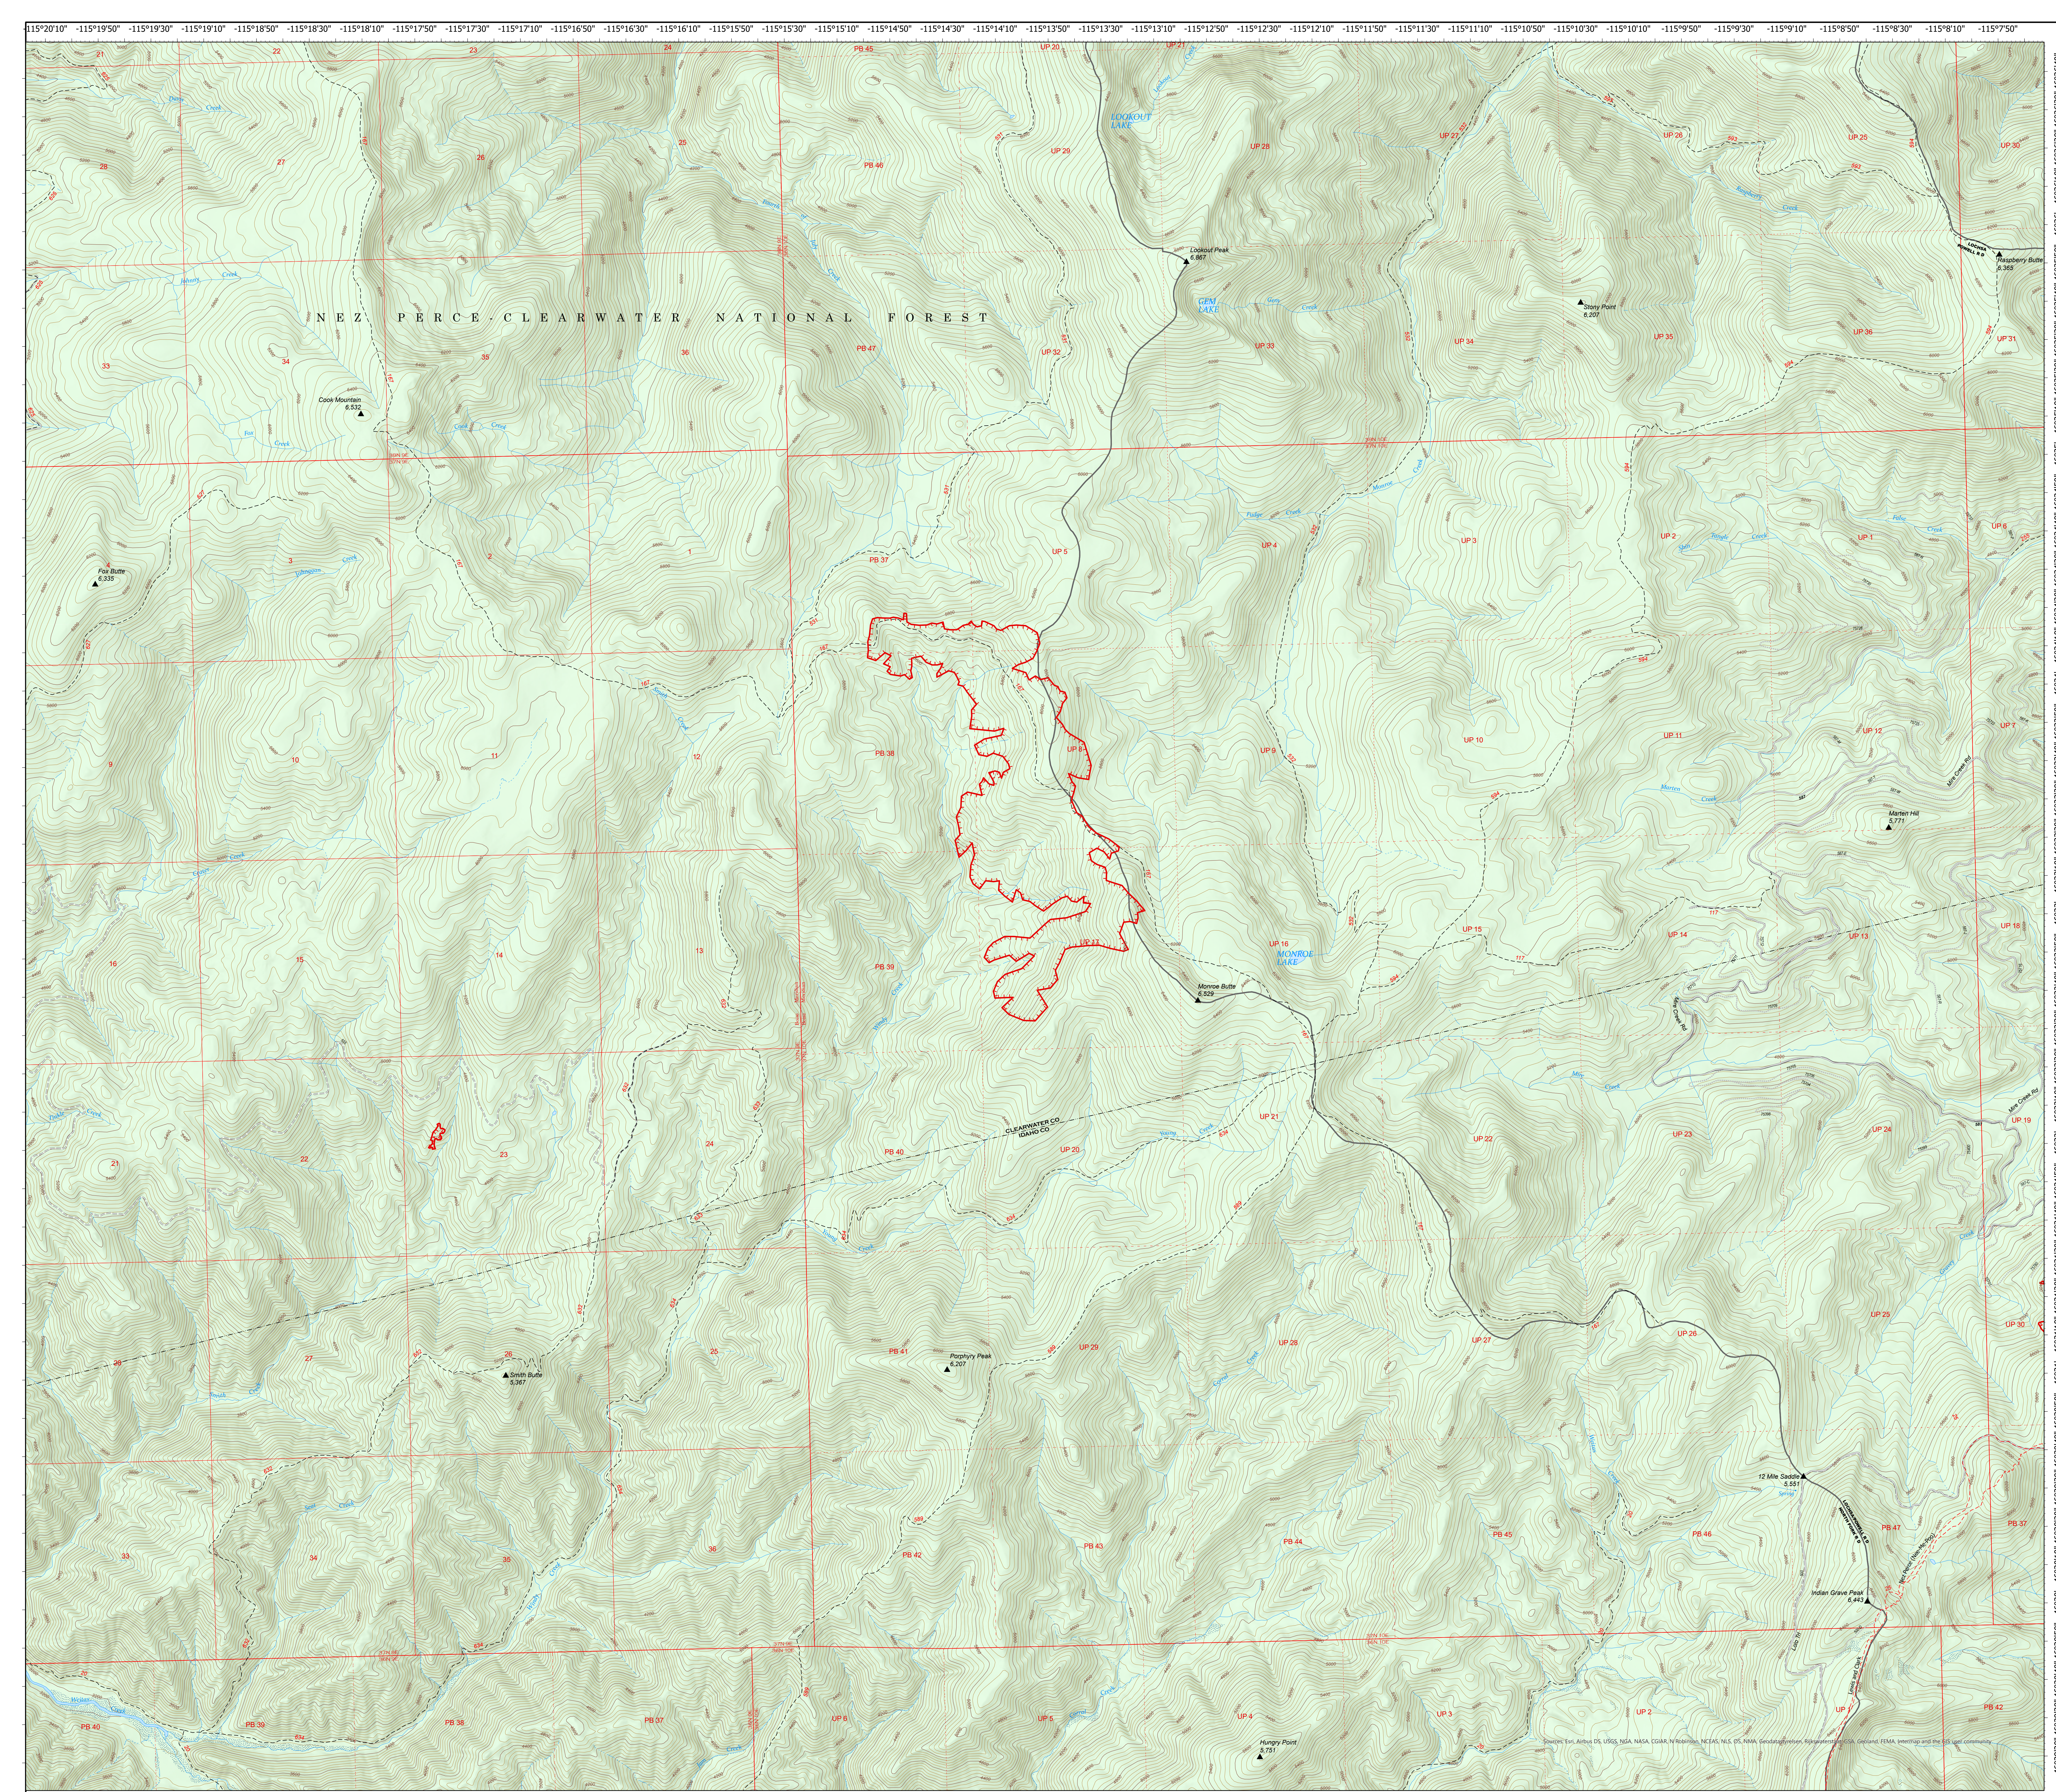

Storm Theatre Complex

ID-NCF-000742

Monroe Lake
Operations
August 13, 2021

- Fire Edge
- National Designated Trail
- Trail
- National Designated Trail
- Tunnel; Bridge
- Dirt (Not Paved)
- Gravel Road
- Dirt Roads
- Unimproved Roads
- Closed Roads
- Stream/River; Artificial Path
- Stream/River Intermittent
- Ranger District Boundary
- Federal Wilderness Boundary
- Lake / Pond
- Wild and Scenic River
- Forest Service Land

0 0.5 1 Miles