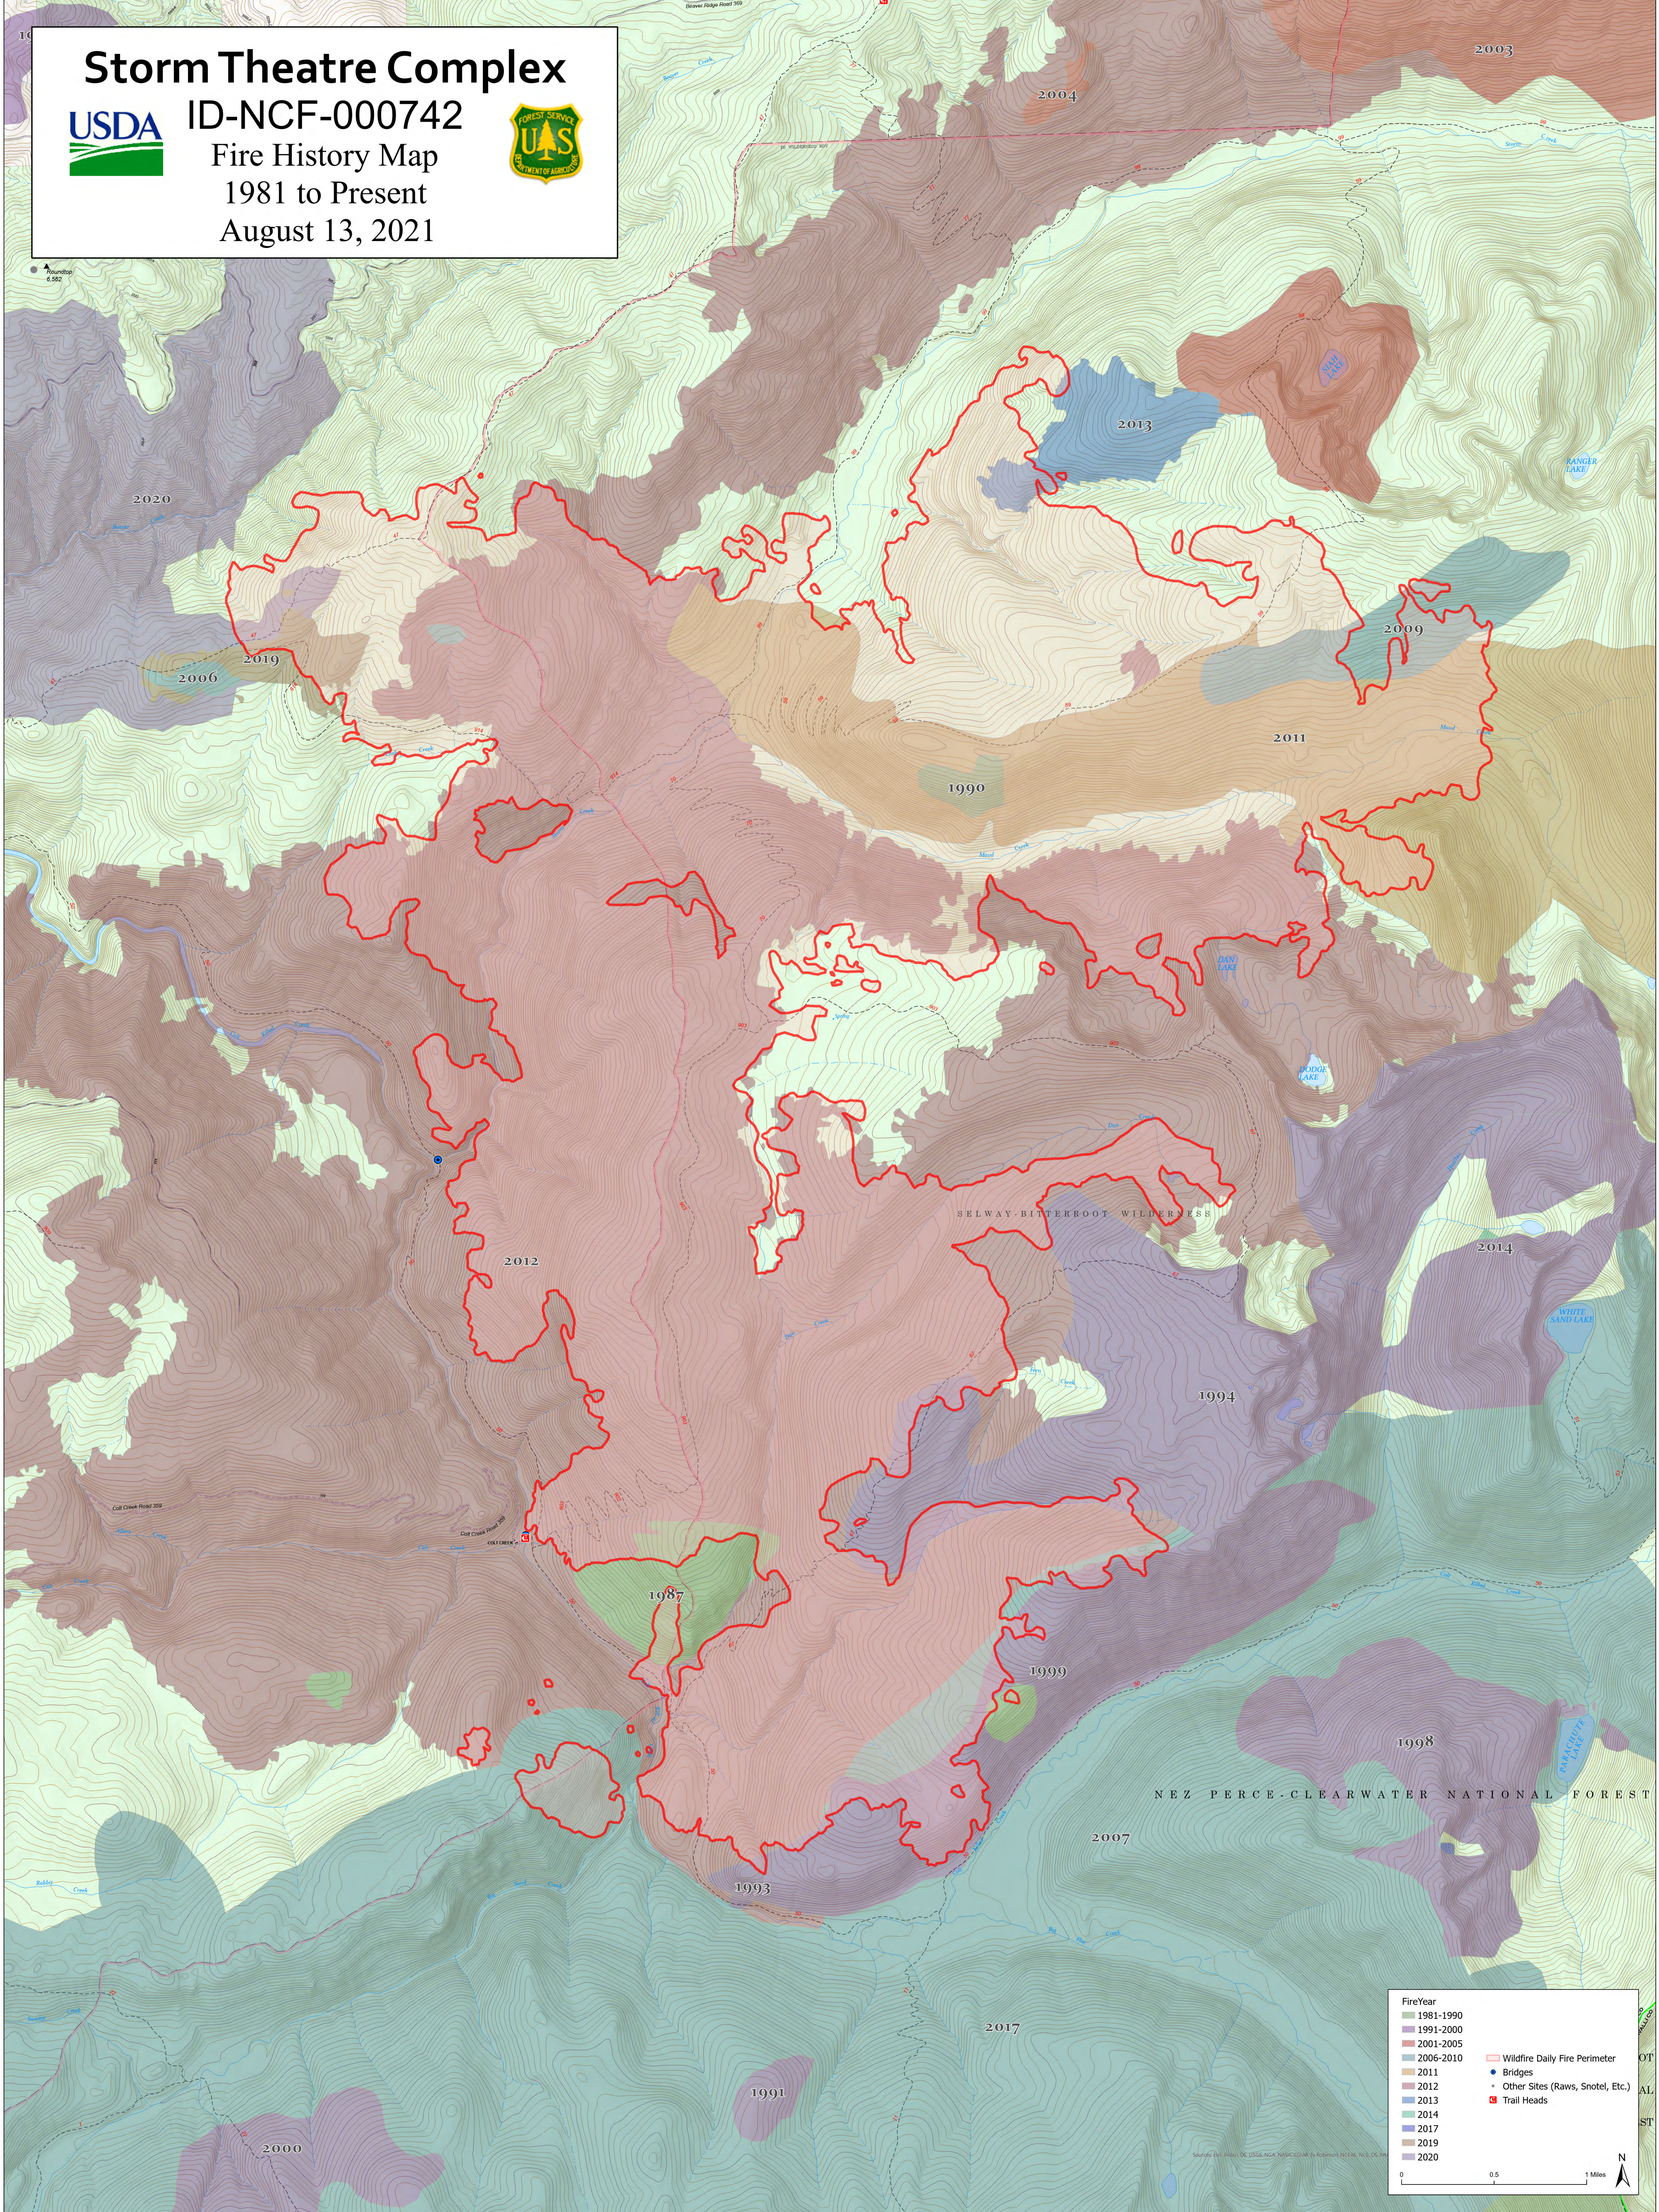

Storm Theatre Complex

ID-NCF-000742

Fire History Map

1981 to Present

August 13, 2021

FireYear

- 1981-1990
- 1991-2000
- 2001-2005
- 2006-2010
- 2011
- 2012
- 2013
- 2014
- 2017
- 2019
- 2020

Wildfire Daily Fire Perimeter

Bridges

Other Sites (Raws, Snotel, Etc.)

Trail Heads

0 0.5 1 Miles

N