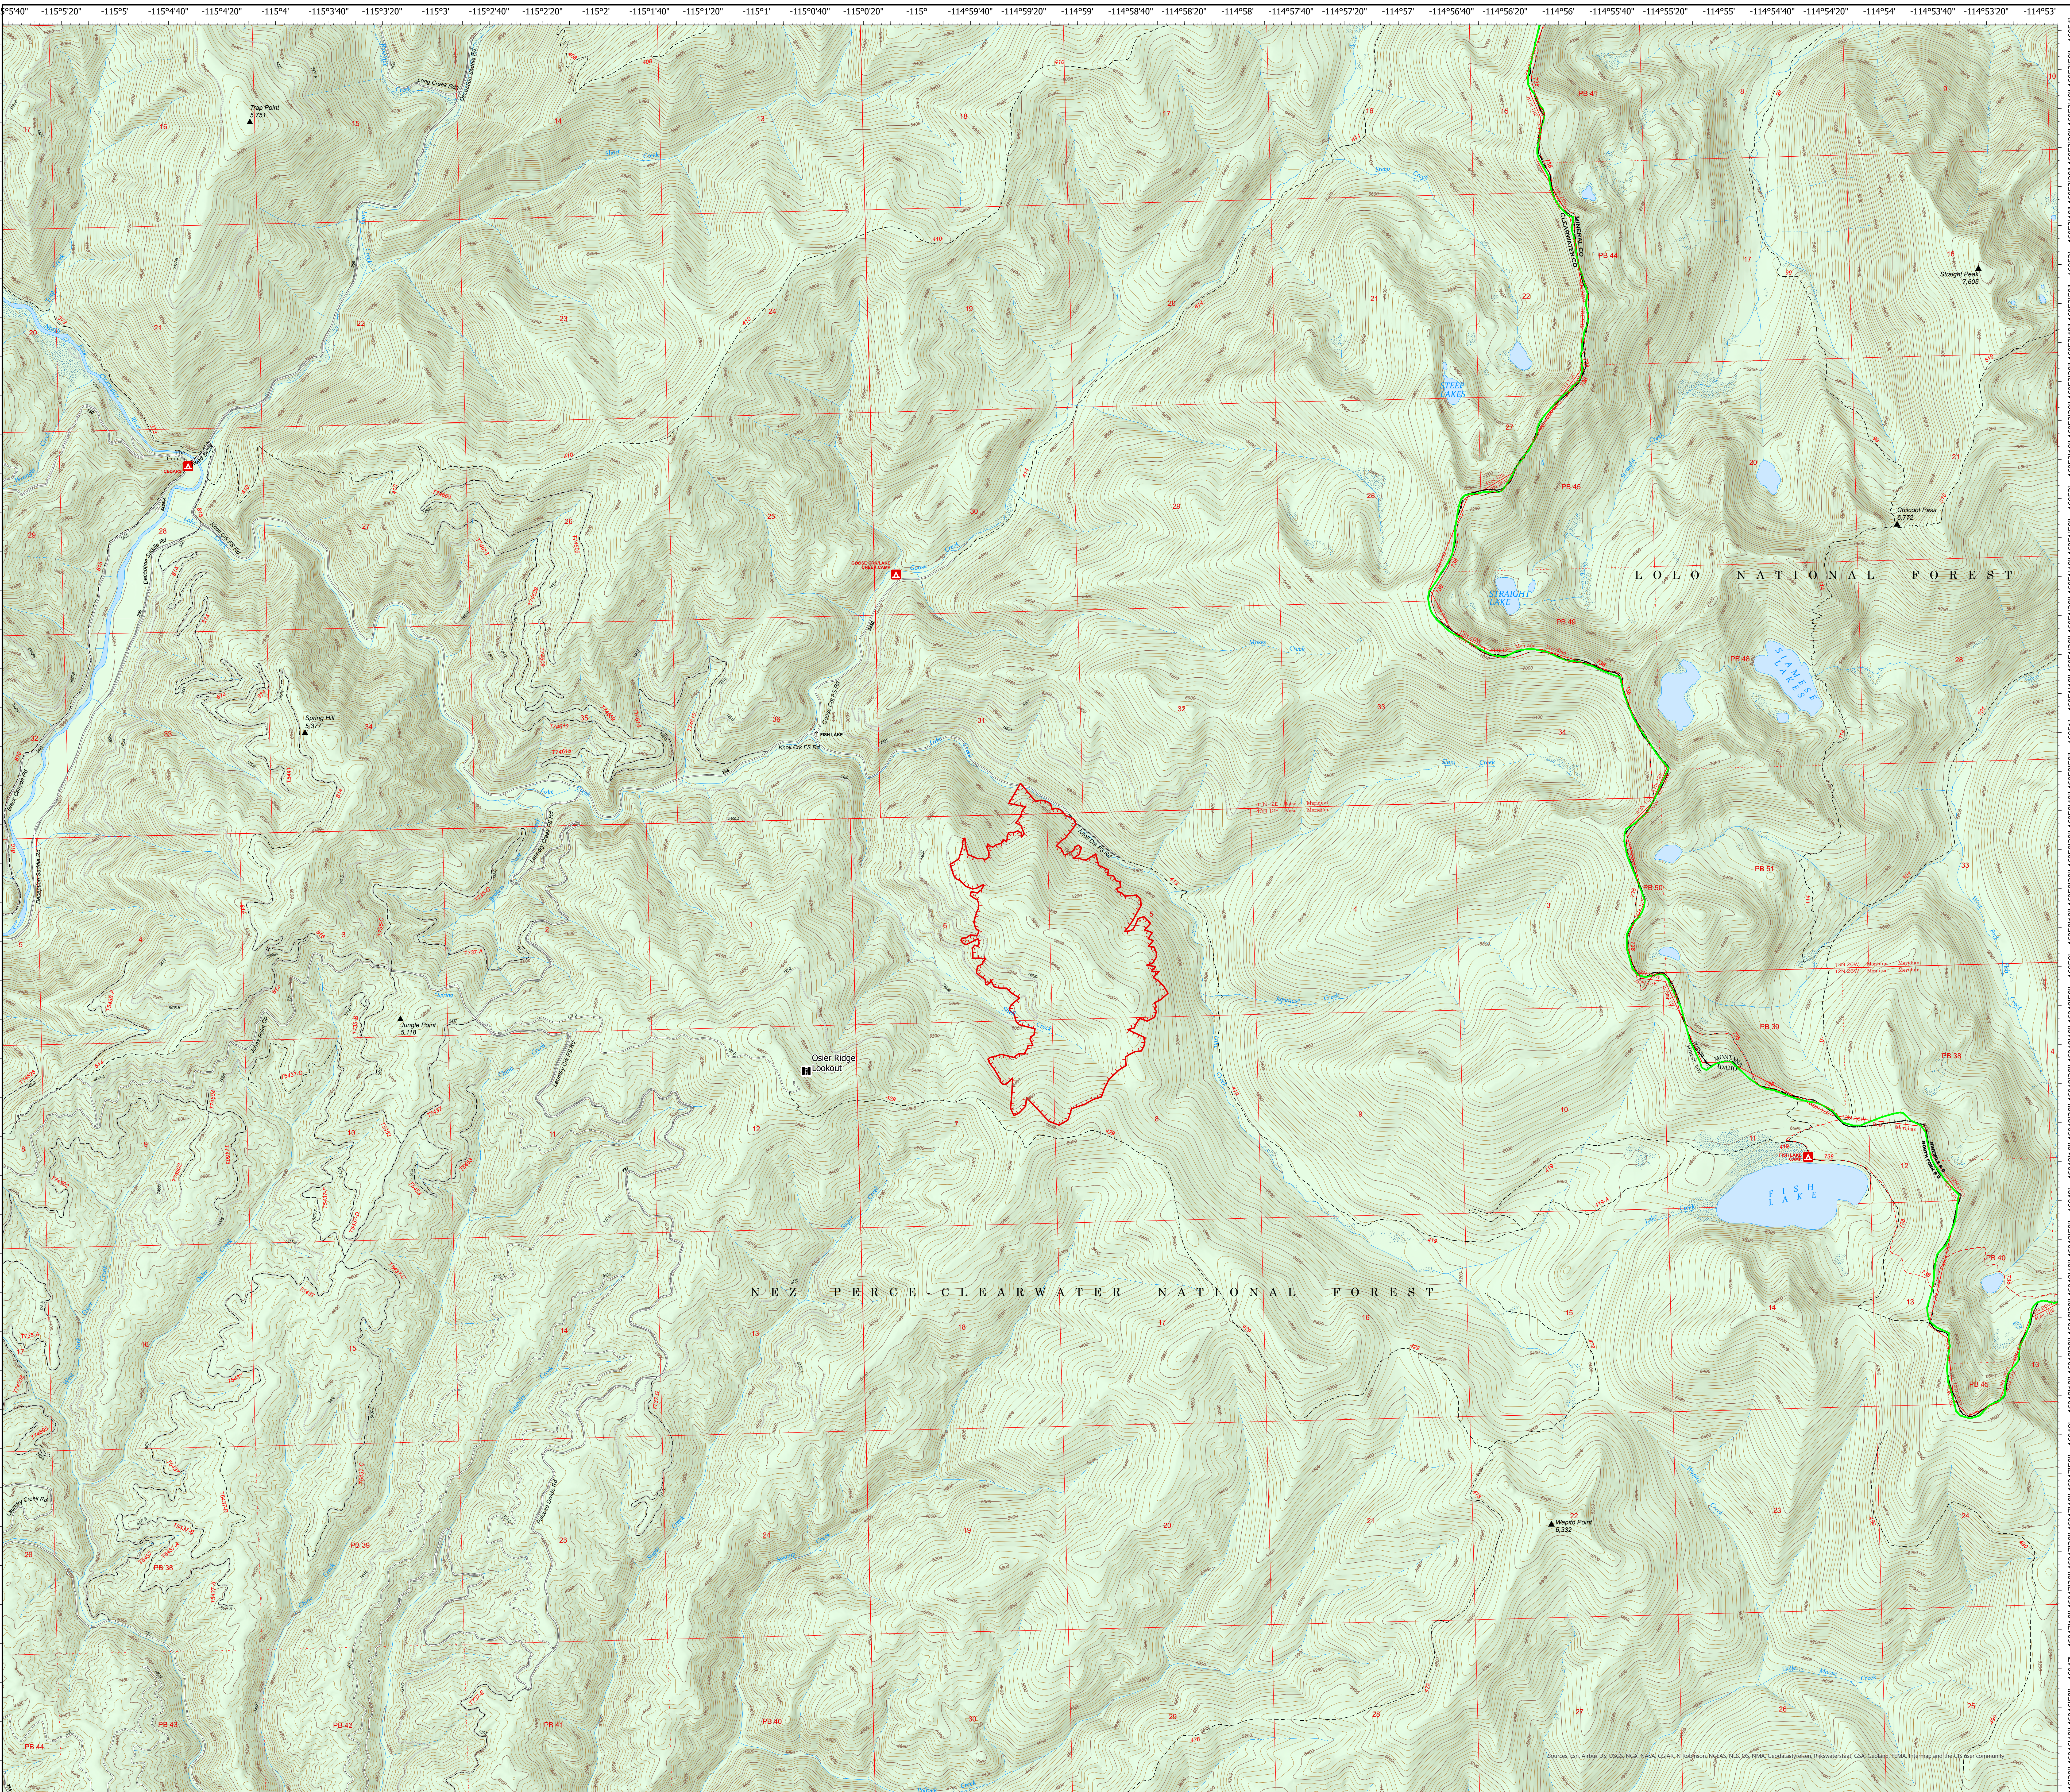

Storm Theatre Complex

ID-NCF-000742

Lake Operations
August 14, 2021

-  Fire Edge
-  Campground
-  Trailhead
-  Lookout
-  National Designated Trail
-  Trail
-  National Designated Trail
-  Tunnel; Bridge
-  Dirt (Not Paved)
-  Paved Road
-  Gravel Road
-  Dirt Roads
-  Unimproved Roads
-  Closed Roads
-  Stream/River; Artificial Path
-  Stream/River Intermittent
-  Ranger District Boundary
-  Federal Wilderness Boundary
-  Lake / Pond
-  Lake / Pond (Intermittent)
-  Wild and Scenic River
-  Forest Service Land

0 0.5 1 Miles