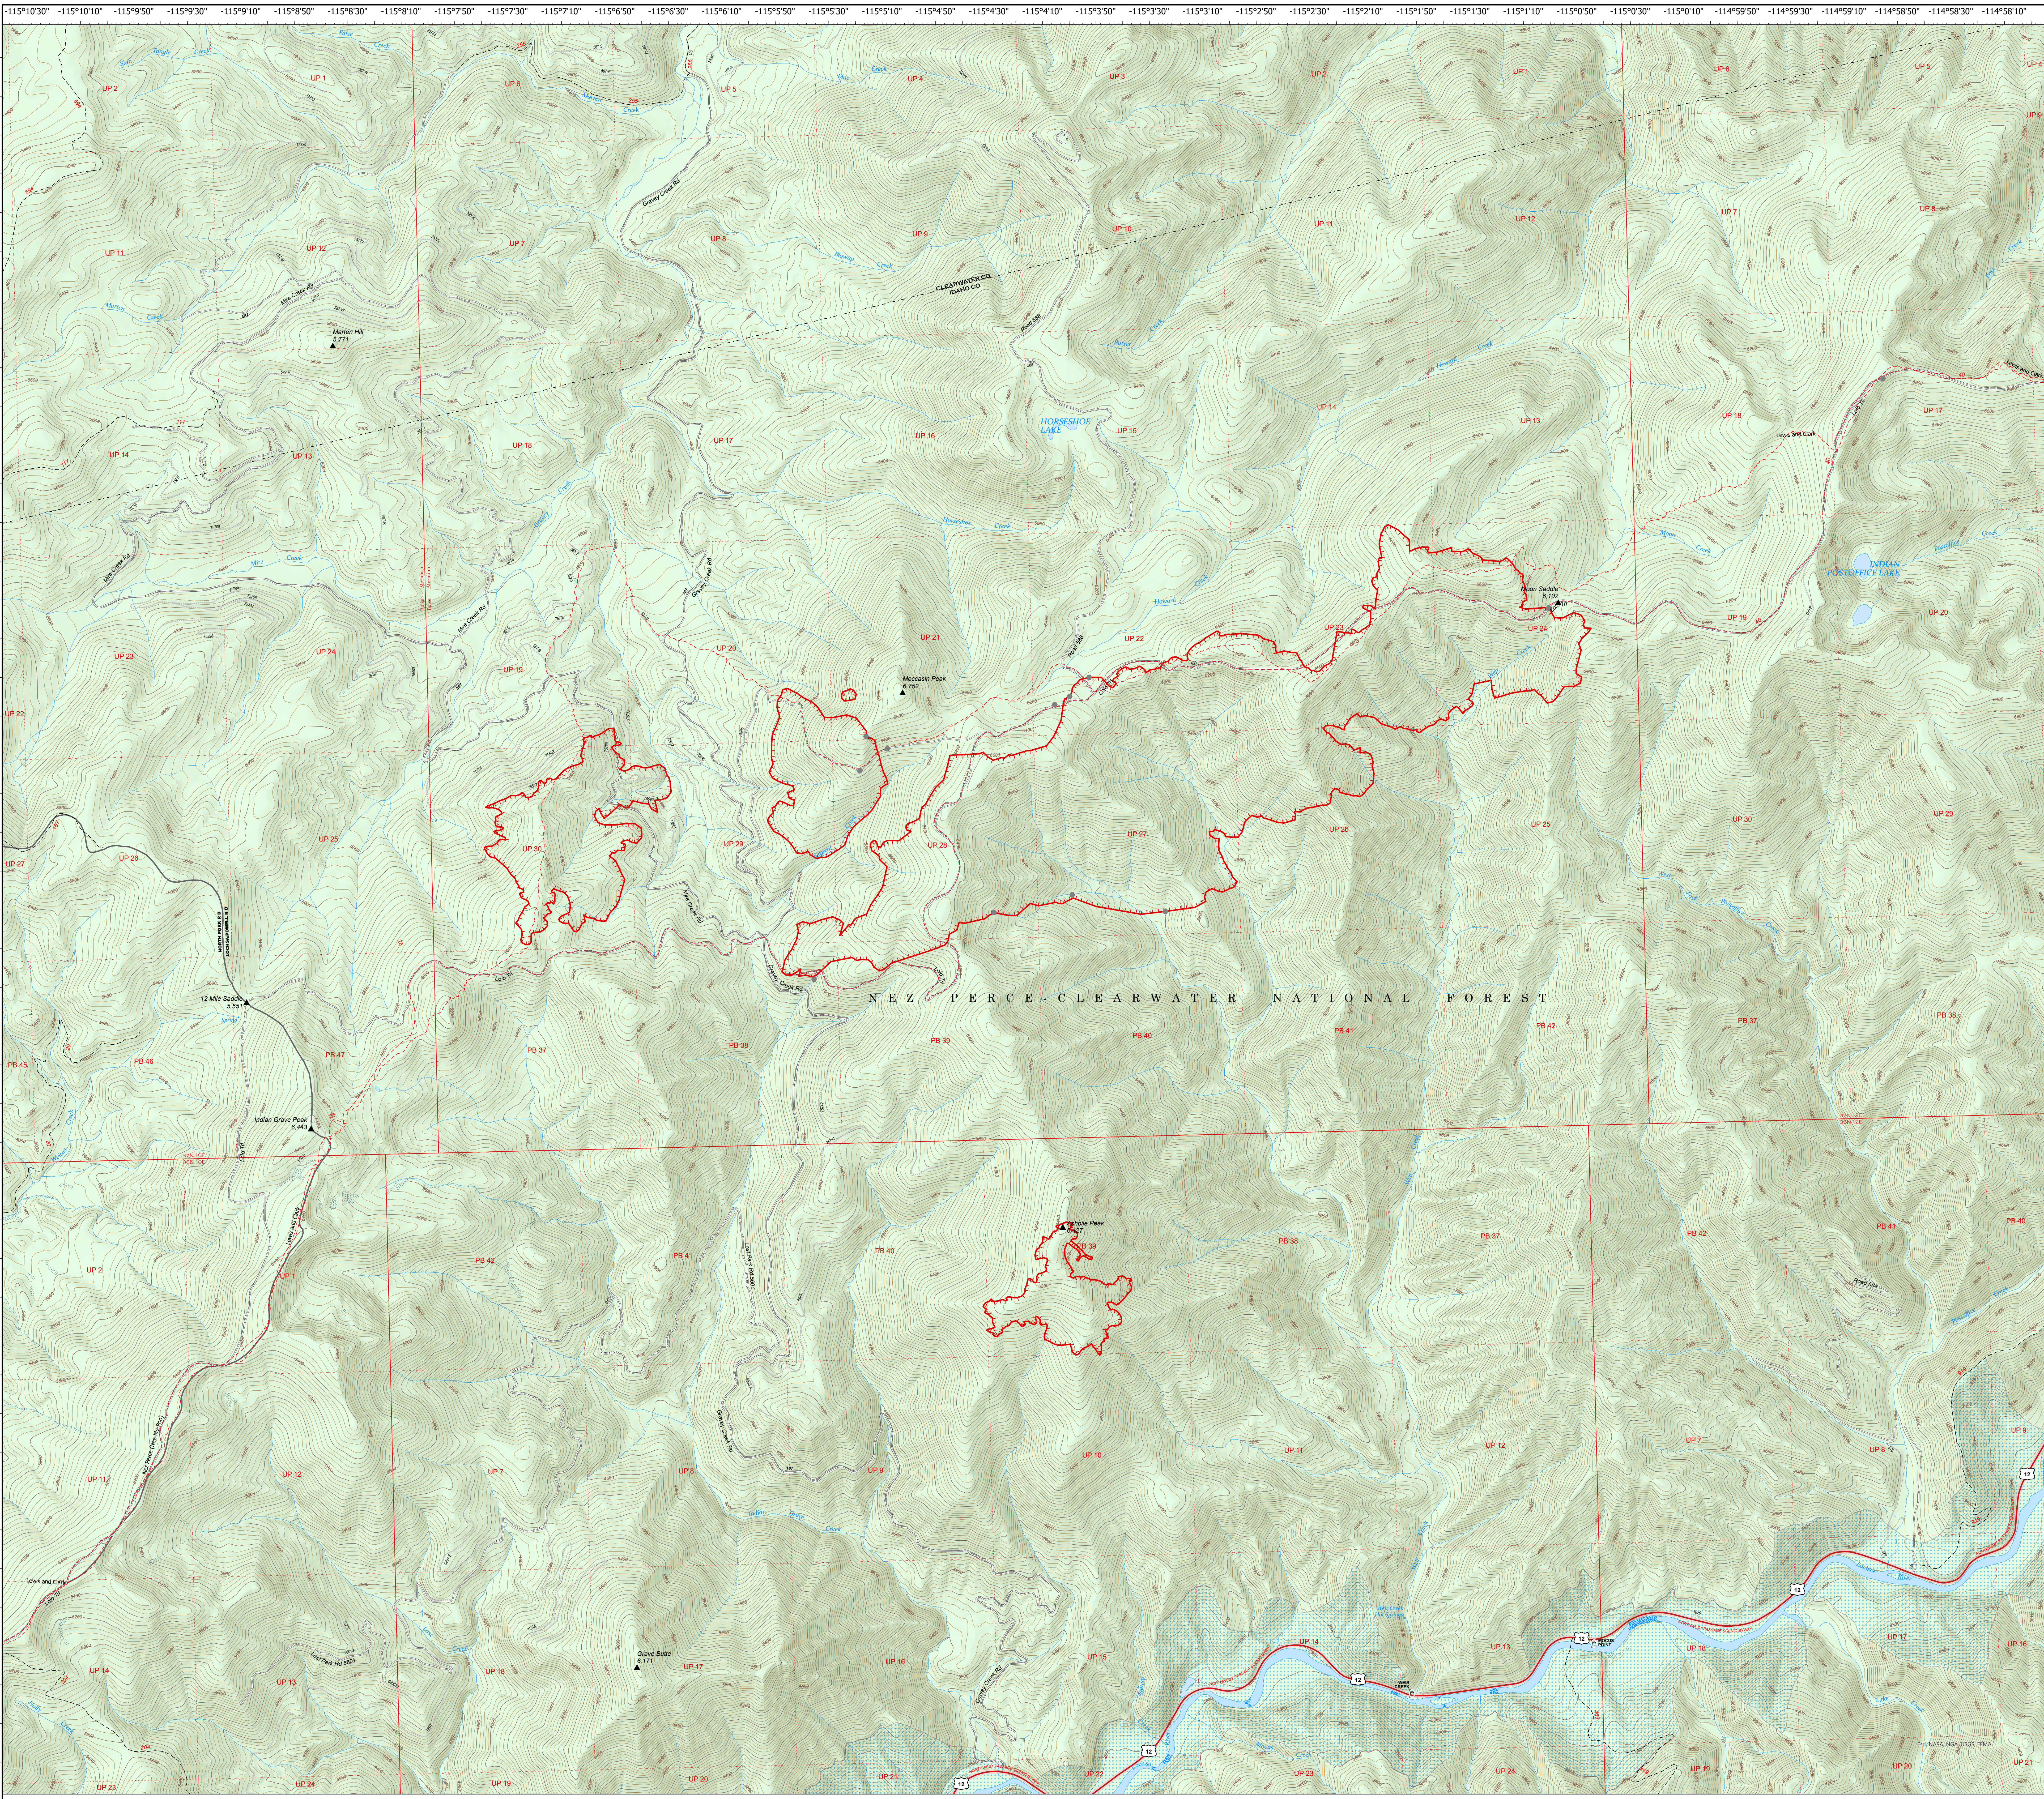

# Storm Theatre Complex

## ID-NCF-000742

Lonesome, Ashpile, & Saddle Camp Operations  
August 14, 2021

- Other
- Fire Edge
- Trailhead
- National Designated Trail
- Trail
- National Designated Trail
- Tunnel; Bridge
- Primary Highway
- Dirt (Not Paved)
- Gravel Road
- Dirt Roads
- Unimproved Roads
- Closed Roads
- Stream/River; Artificial Path
- Stream/River Intermittent
- Ranger District Boundary
- Federal Wilderness Boundary
- Lake / Pond
- Wild and Scenic River
- Forest Service Land

0 0.5 1 Miles