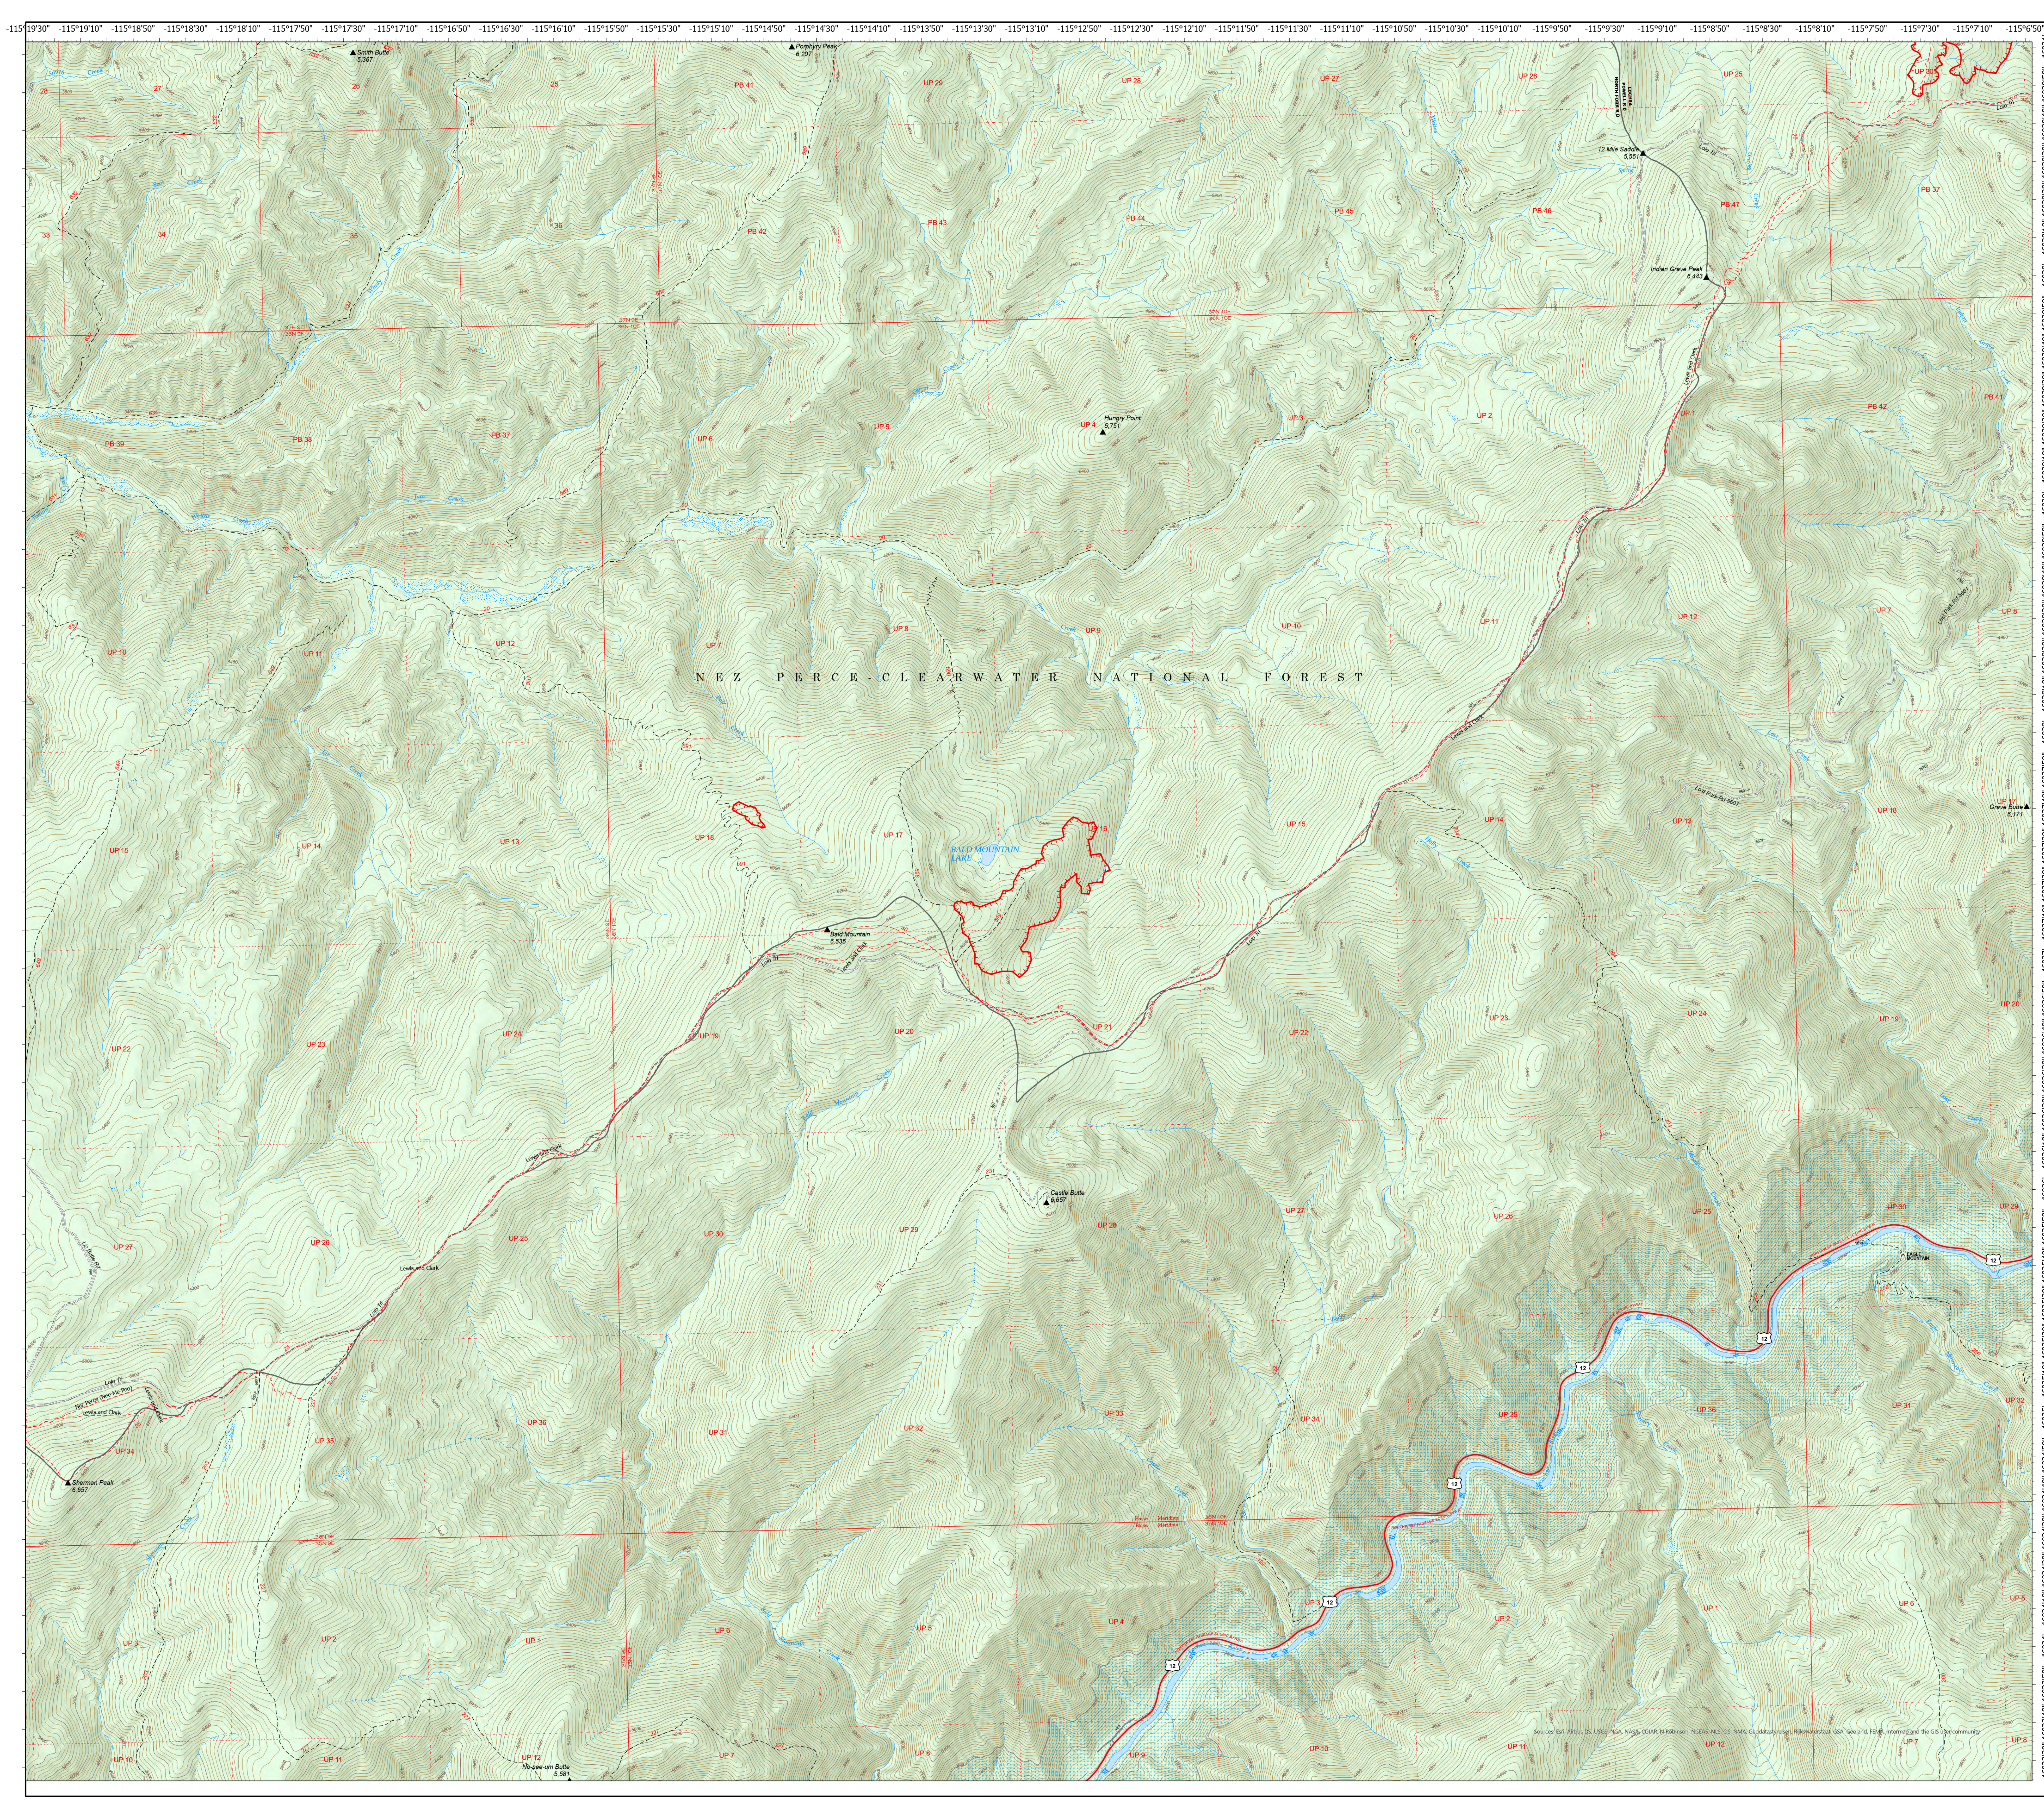

Storm Theatre Complex

ID-NCF-000742

Bald Mountain Operations
August 14, 2021

- Fire Edge
- Trailhead
- National Designated Trail
- Trail
- National Designated Trail
- Tunnel; Bridge
- Primary Highway
- Paved Roads
- Dirt (Not Paved)
- Dirt Roads
- Unimproved Roads
- Closed Roads
- Stream/River; Artificial Path
- Stream/River Intermittent
- Ranger District Boundary
- Federal Wilderness Boundary
- Lake / Pond
- Wild and Scenic River
- Forest Service Land

Source: Esri, DeLorme, NAVTEQ, USGS, Intermap, INCREMENTAL PUBLISHING, GEBCO, Swisstopo, IGN, Esri, and the GIS User Community