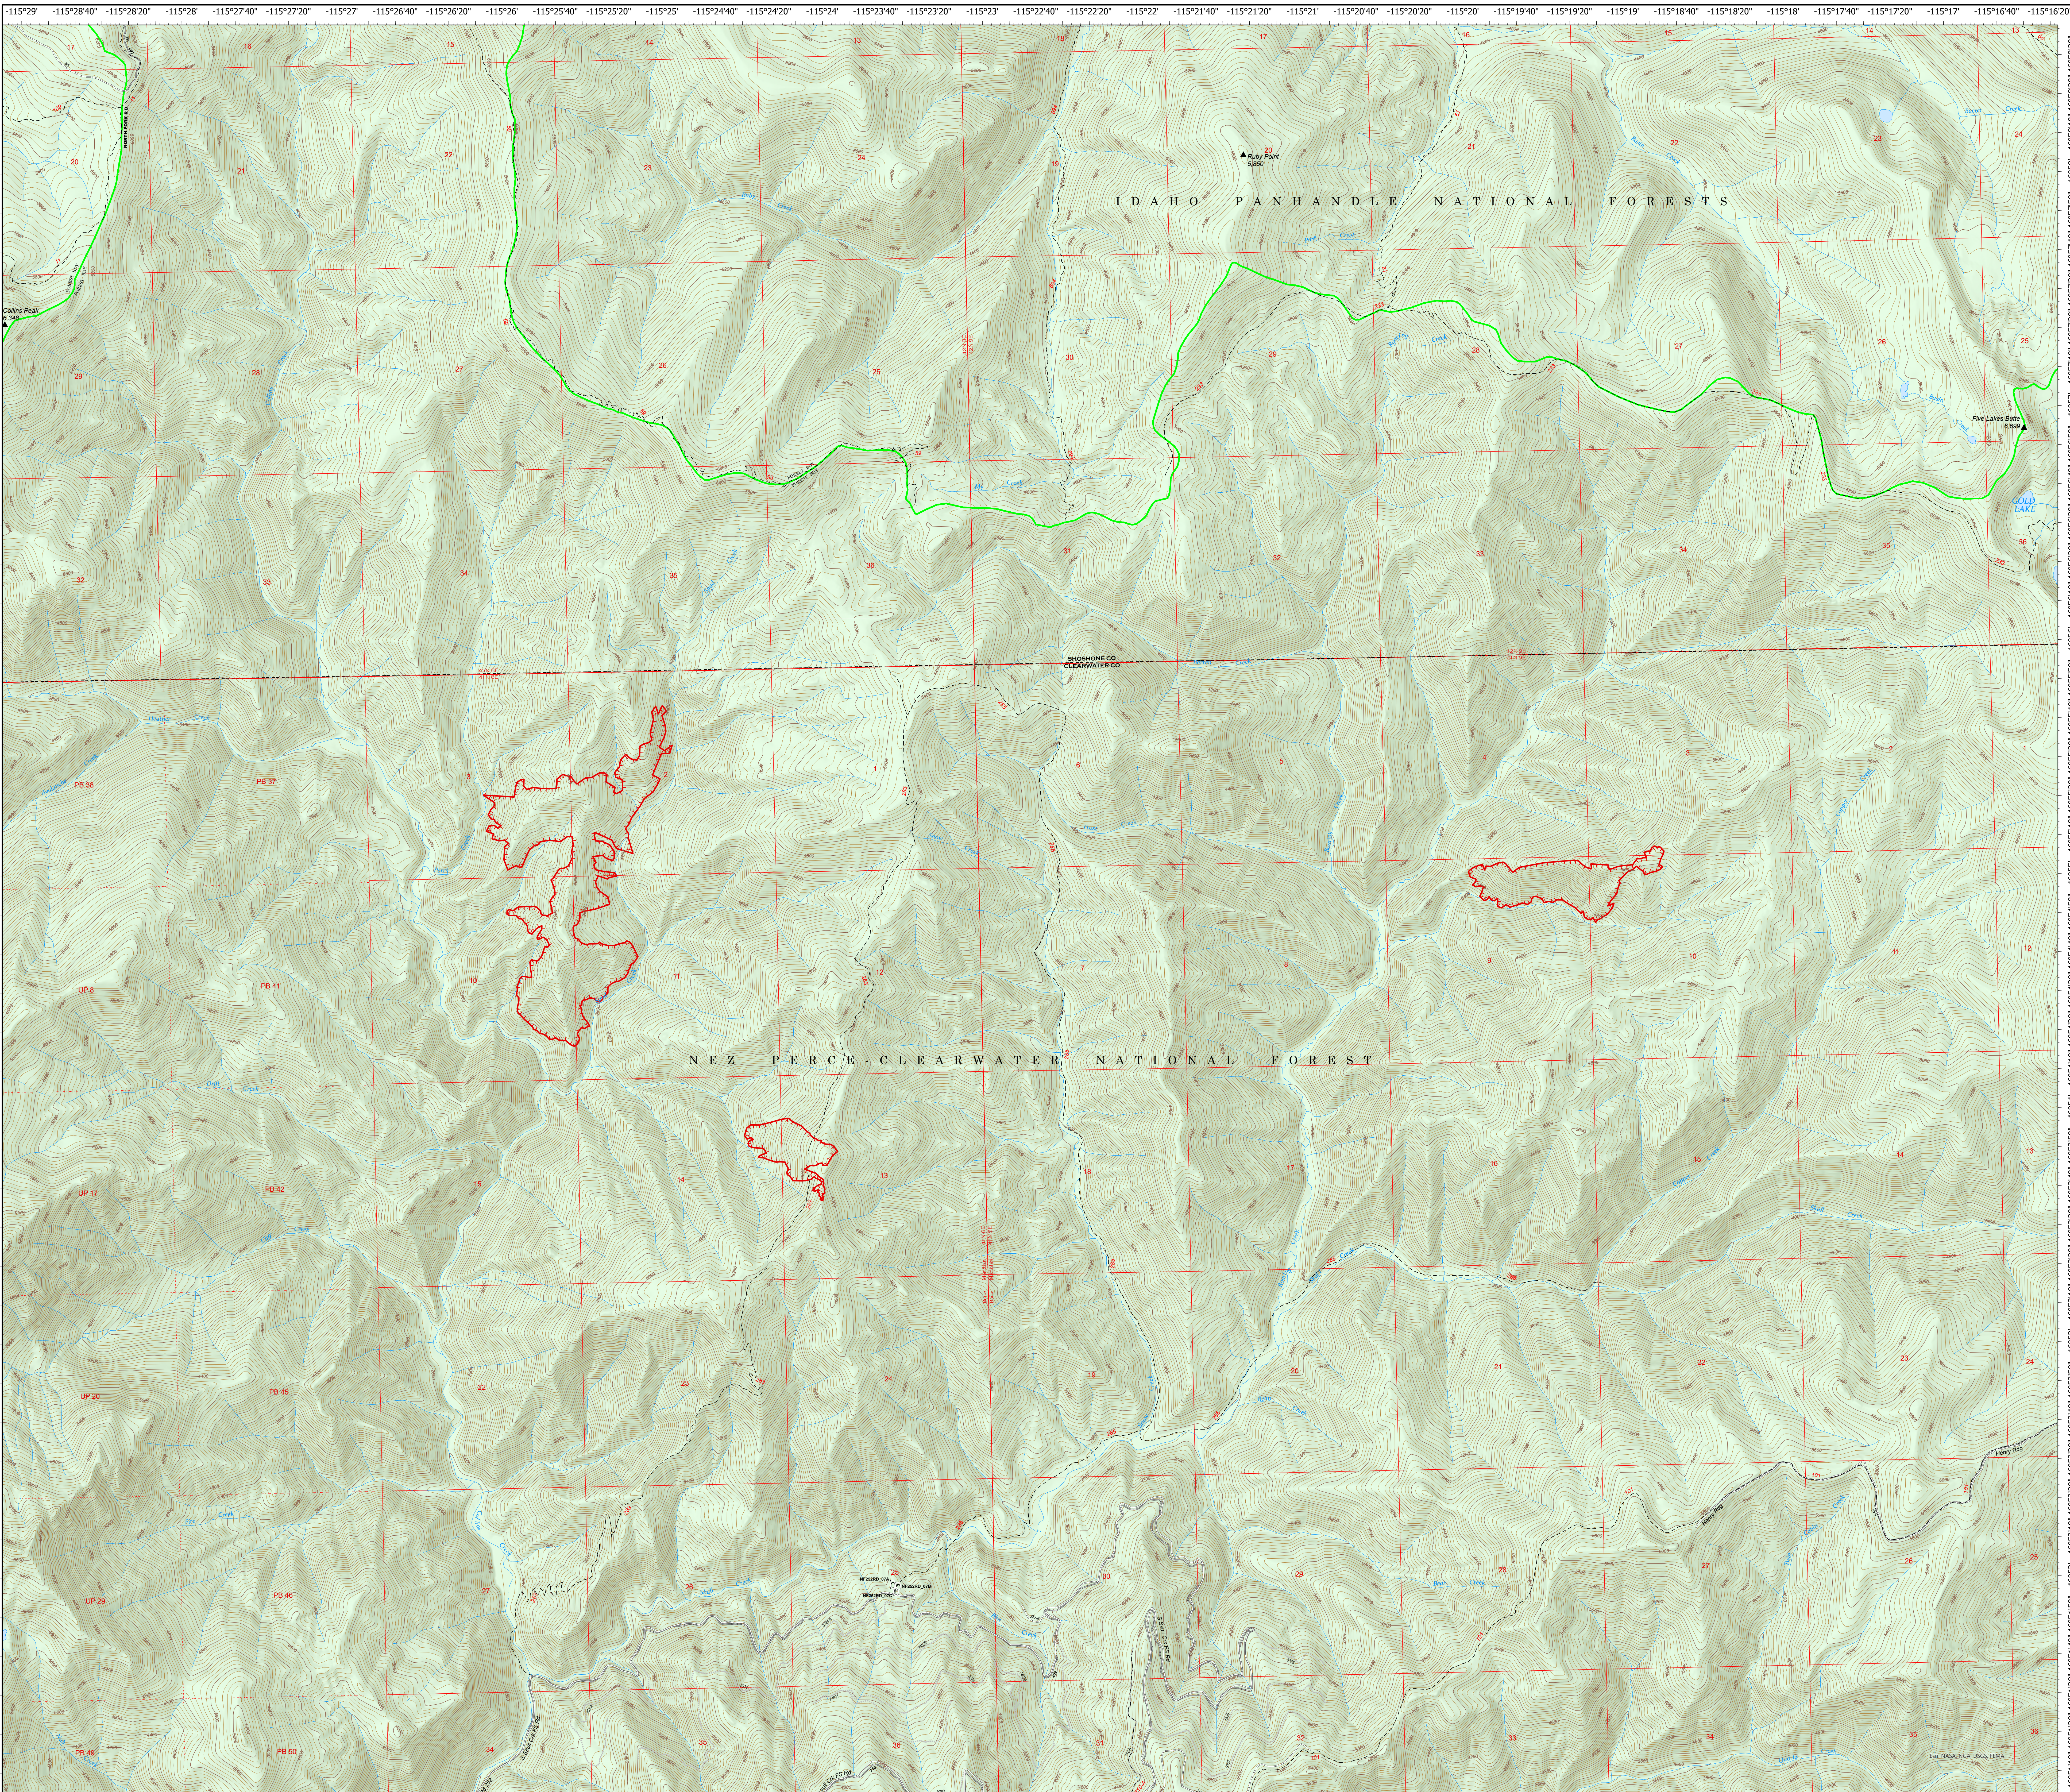

# Storm Theatre Complex

## ID-NCF-000742

Spud, Copper, & Lost Ridge Operations  
August 15, 2021

- Fire Edge
- Trailhead
- National Designated Trail
- Trail
- Tunnel; Bridge
- Dirt (Not Paved)
- Gravel Road
- Dirt Roads
- Unimproved Roads
- Closed Roads
- Stream/River; Artificial Path
- Stream/River Intermittent
- Ranger District Boundary
- Federal Wilderness Boundary
- Lake / Pond
- Wild and Scenic River
- Forest Service Land

0 0.5 1 Miles