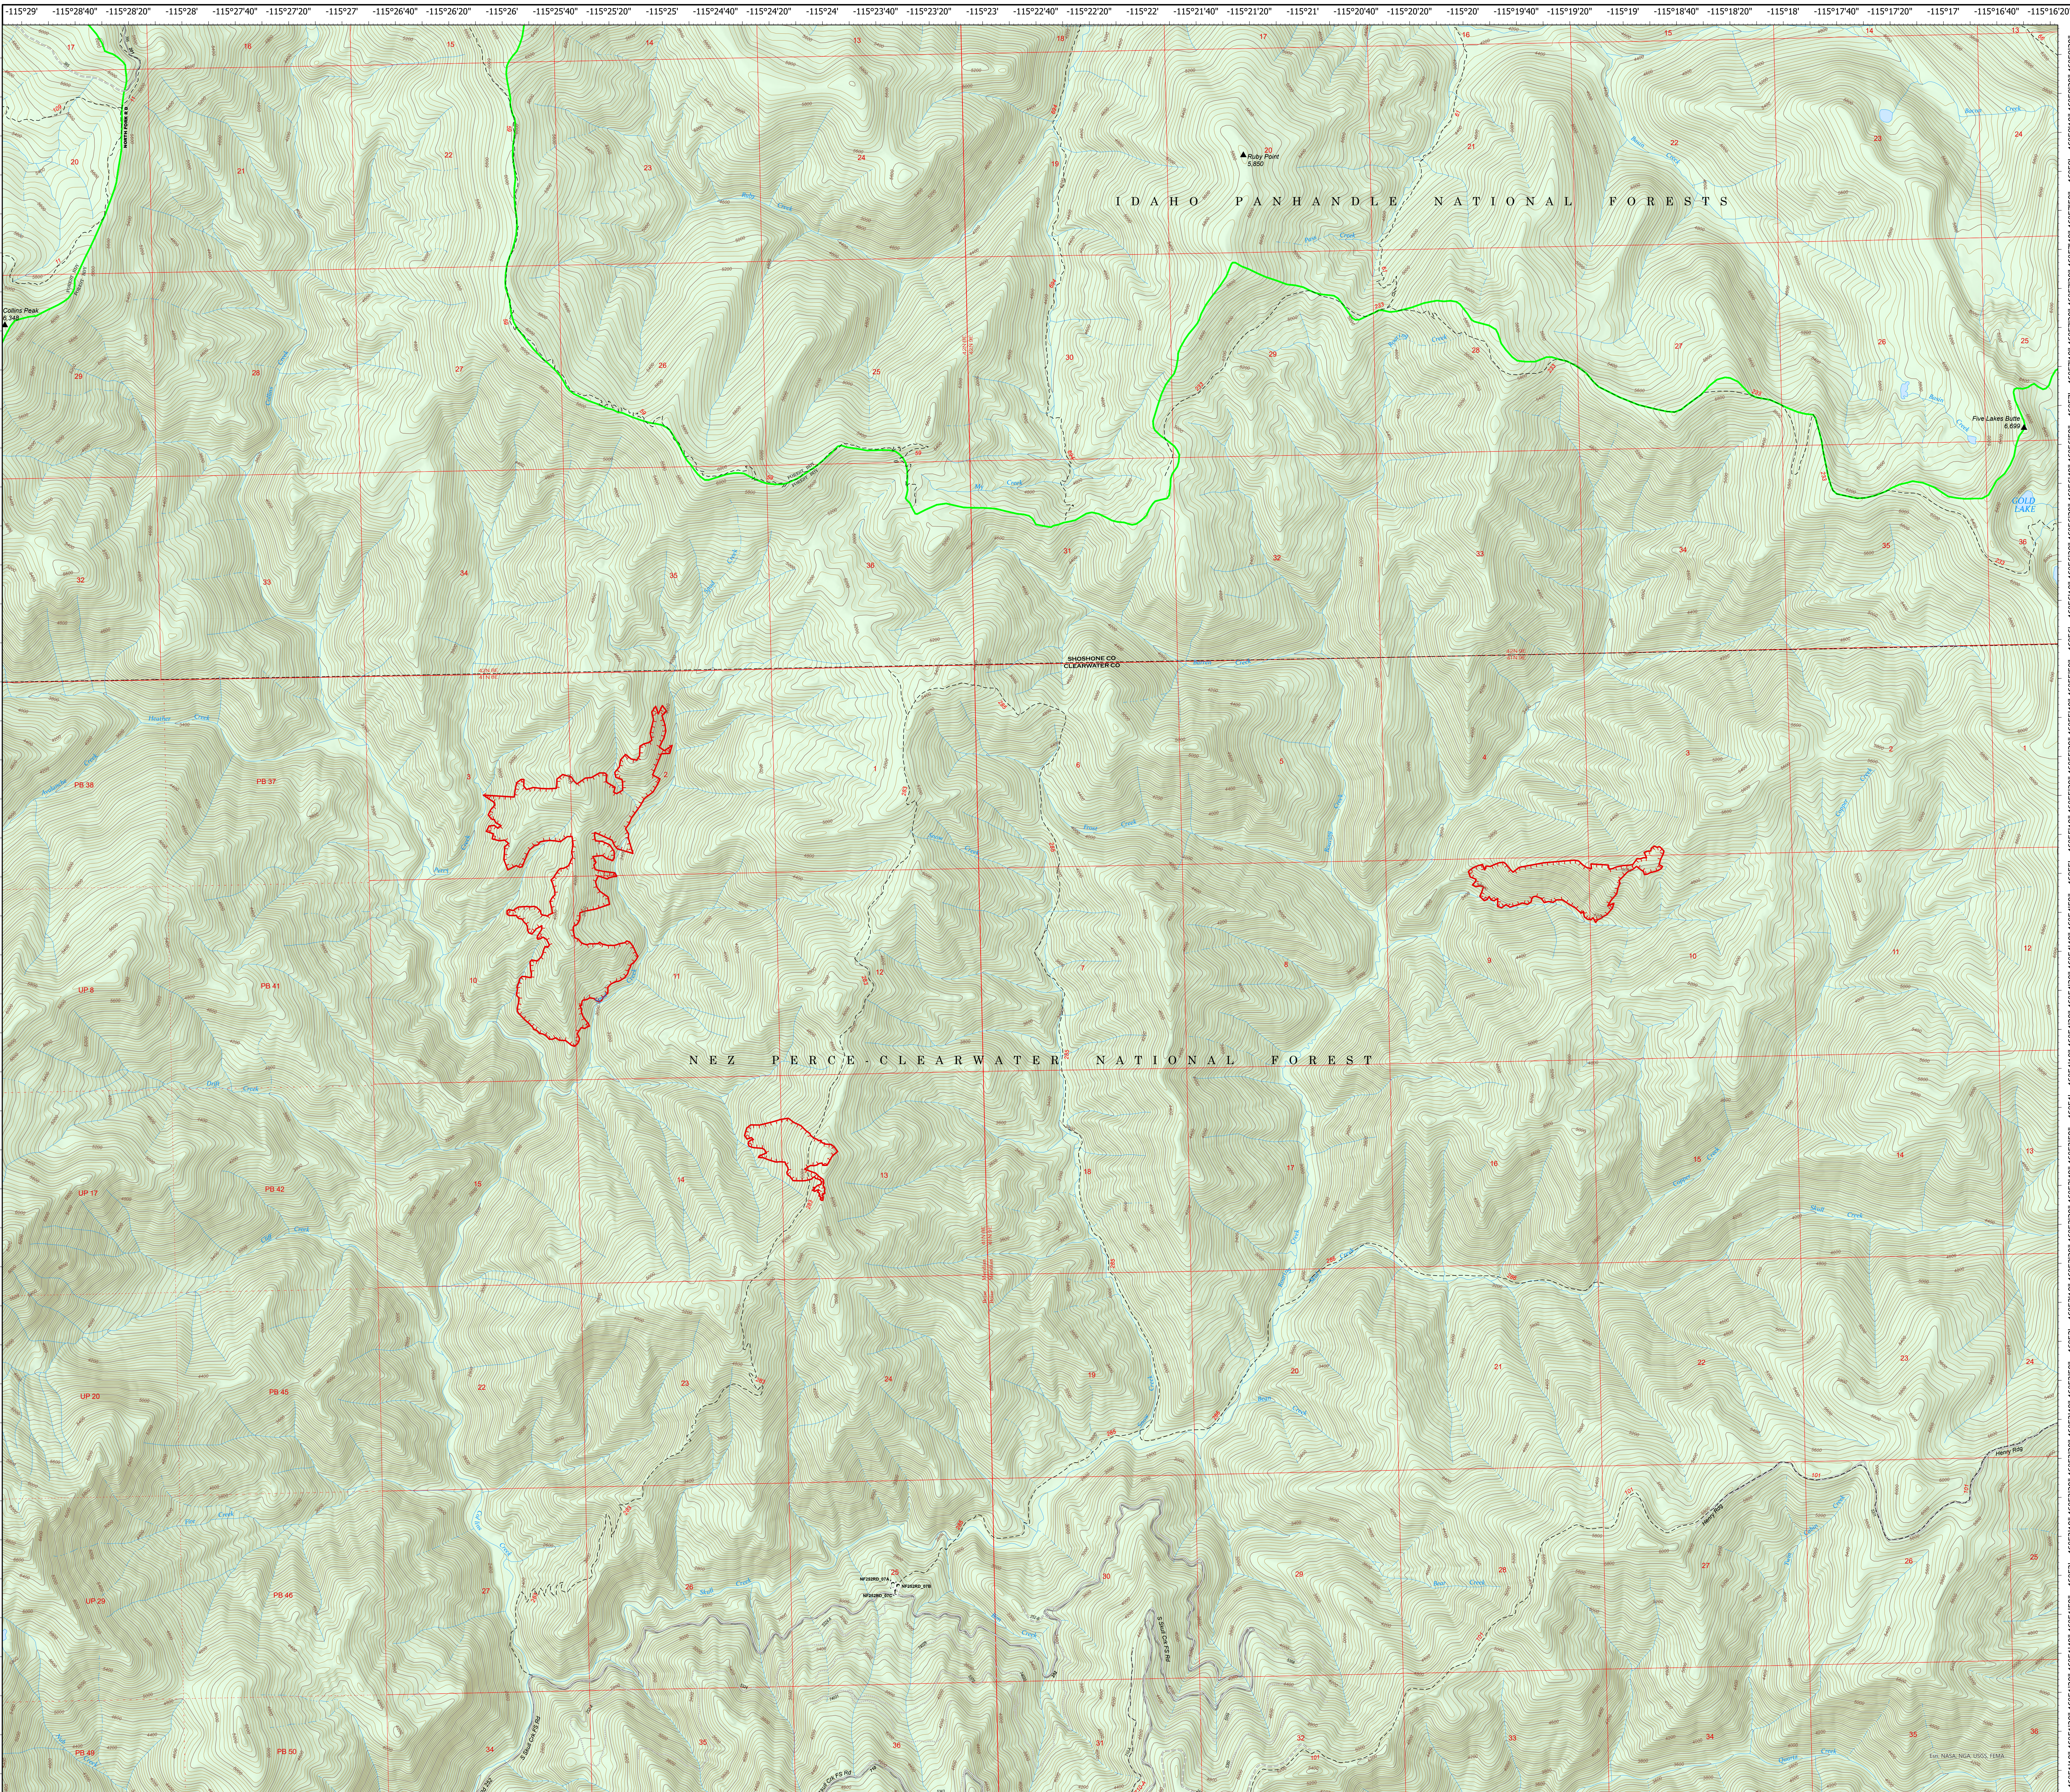

Storm Theatre Complex

ID-NCF-000742

Spud, Copper, & Lost Ridge Operations
August 16, 2021

- Fire Edge
- Trailhead
- National Designated Trail
- Trail
- Tunnel; Bridge
- Dirt (Not Paved) Road
- Gravel Road
- Dirt Roads
- Unimproved Roads
- Closed Roads
- Stream/River; Artificial Path
- Stream/River Intermittent
- Ranger District Boundary
- Federal Wilderness Boundary
- Lake / Pond
- Wild and Scenic River
- Forest Service Land

0 0.5 1 Miles