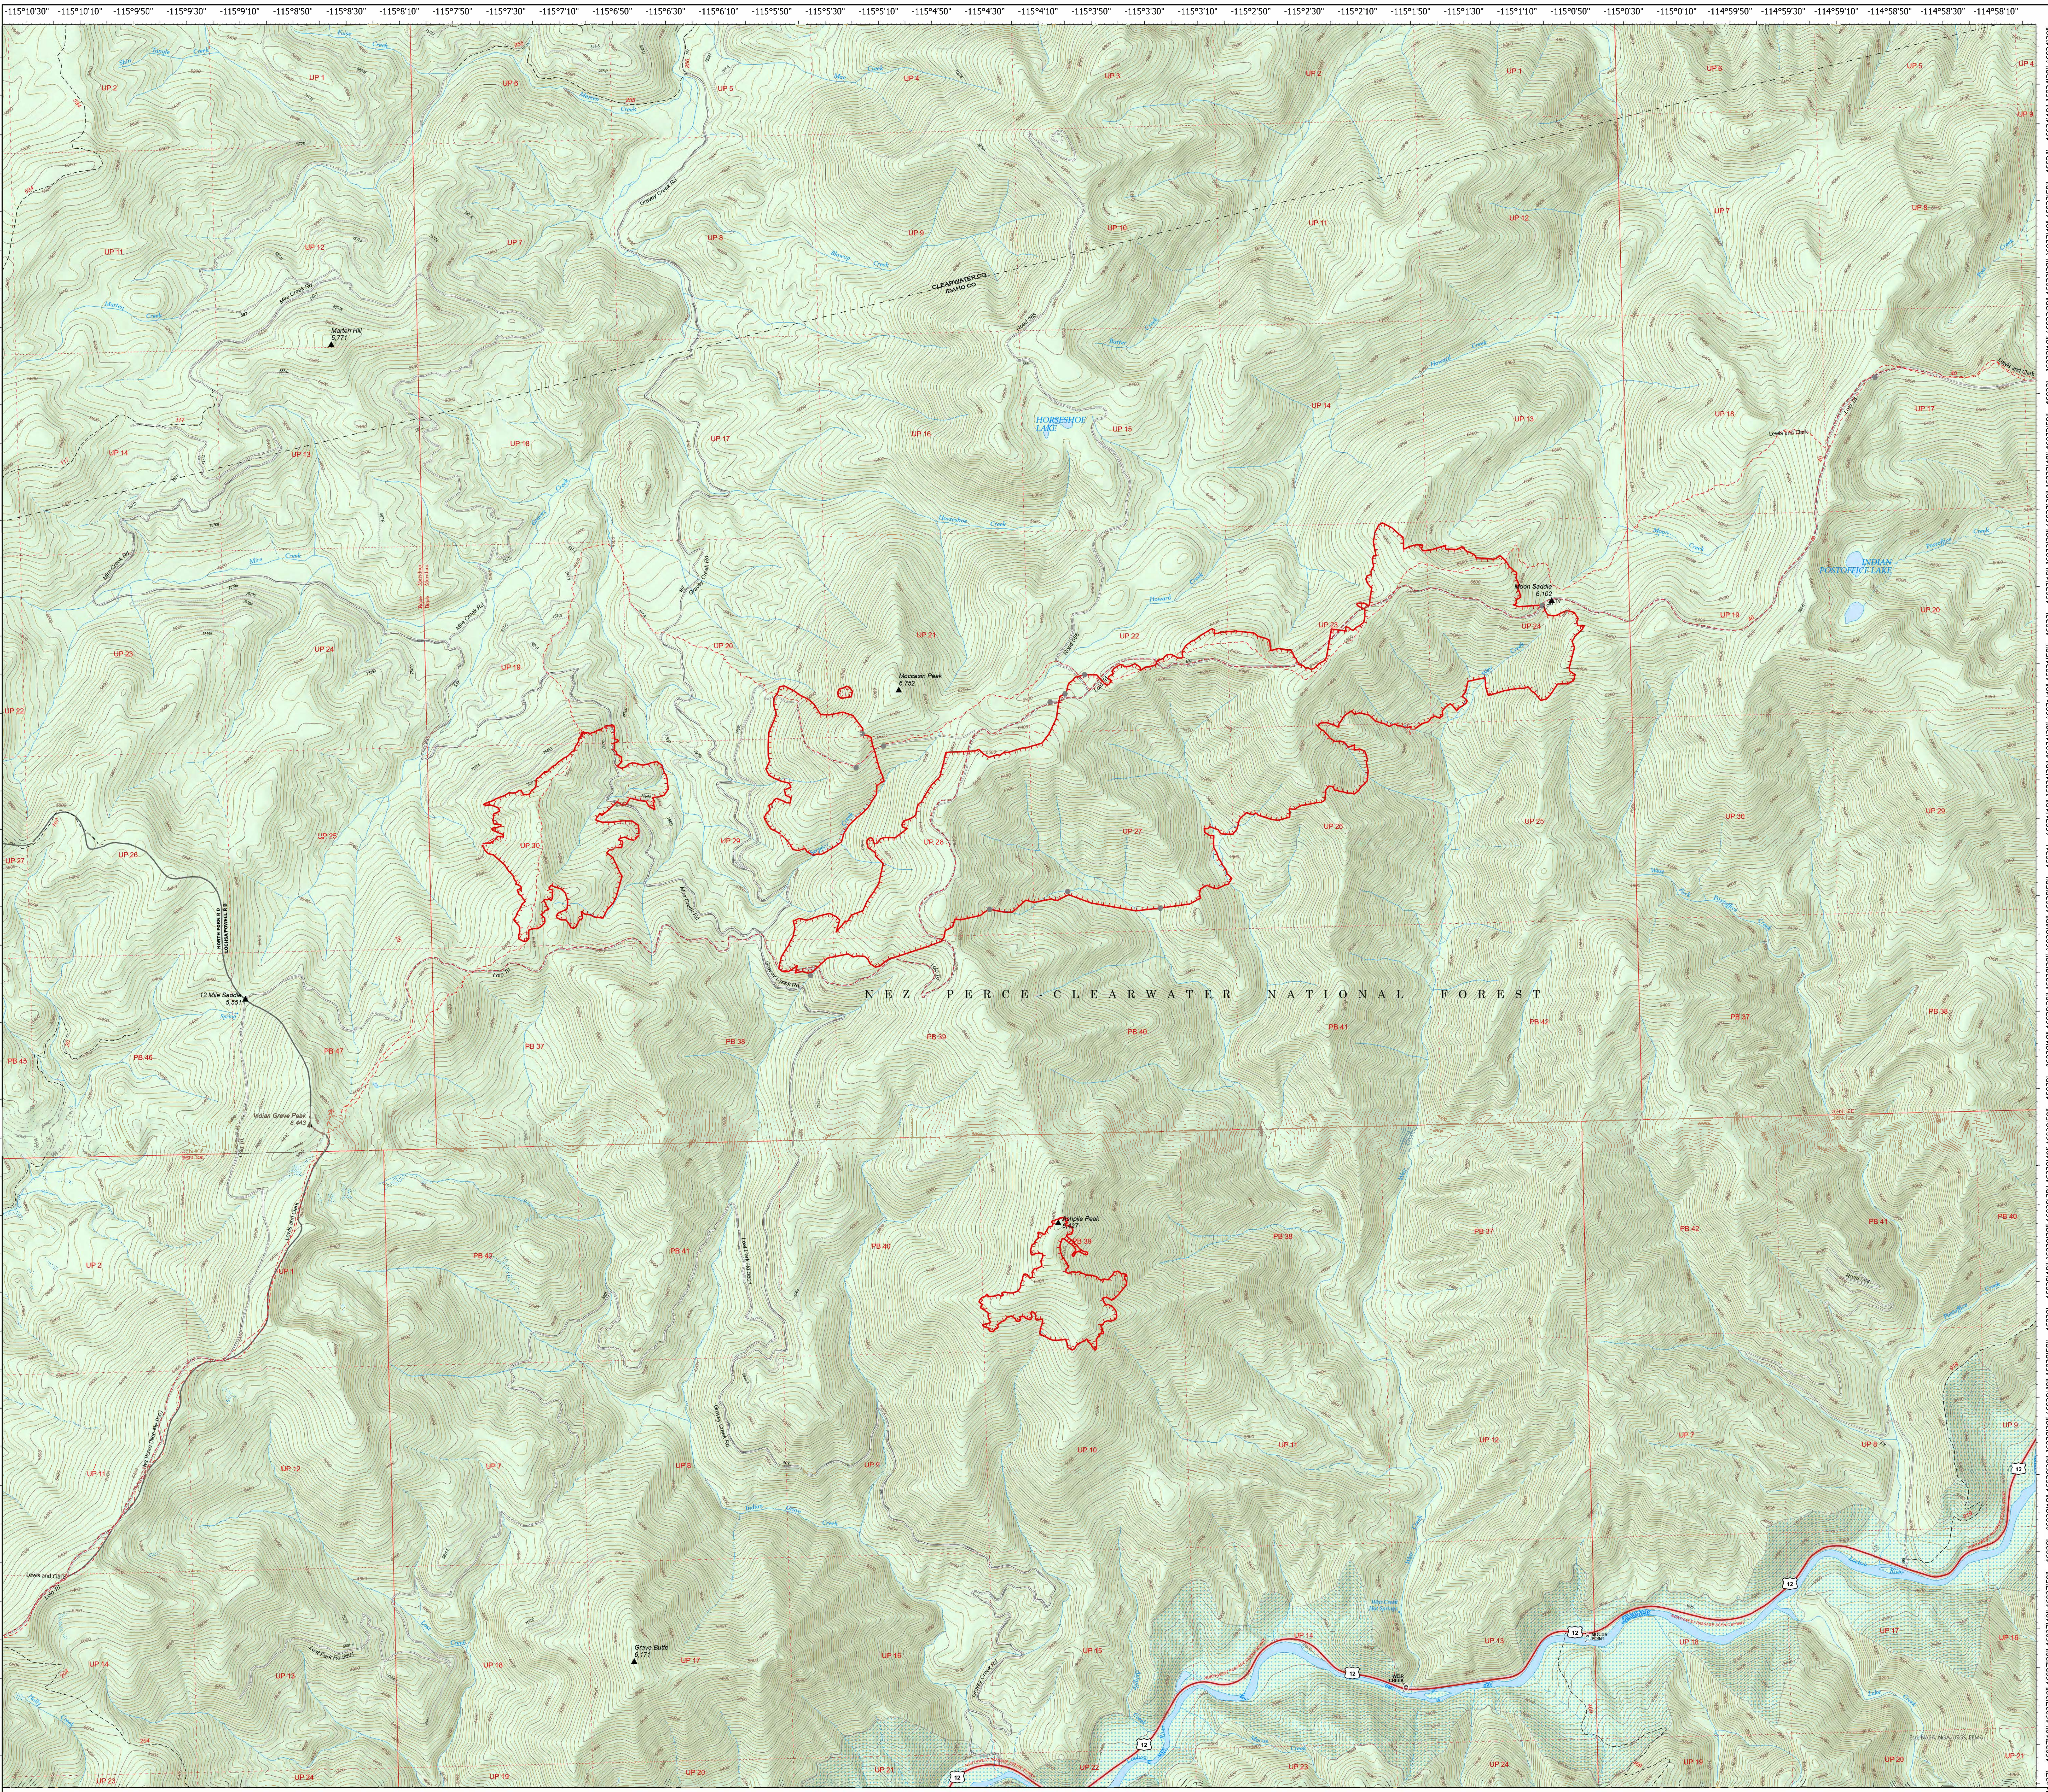

Storm Theatre Complex

ID-NCF-000742

Lonesome, Ashpile, & Saddle Camp Operations
August 17, 2021

- Other
- Fire Edge
- Trailhead
- National Designated Trail
- Trail
- National Designated Trail
- Tunnel; Bridge
- Primary Highway
- Dirt (Not Paved)
- Gravel Road
- Dirt Roads
- Unimproved Roads
- Closed Roads
- Stream/River; Artificial Path
- Stream/River Intermittent
- Ranger District Boundary
- Federal Wilderness Boundary
- Lake / Pond
- Wild and Scenic River
- Forest Service Land

0 0.5 1 Miles