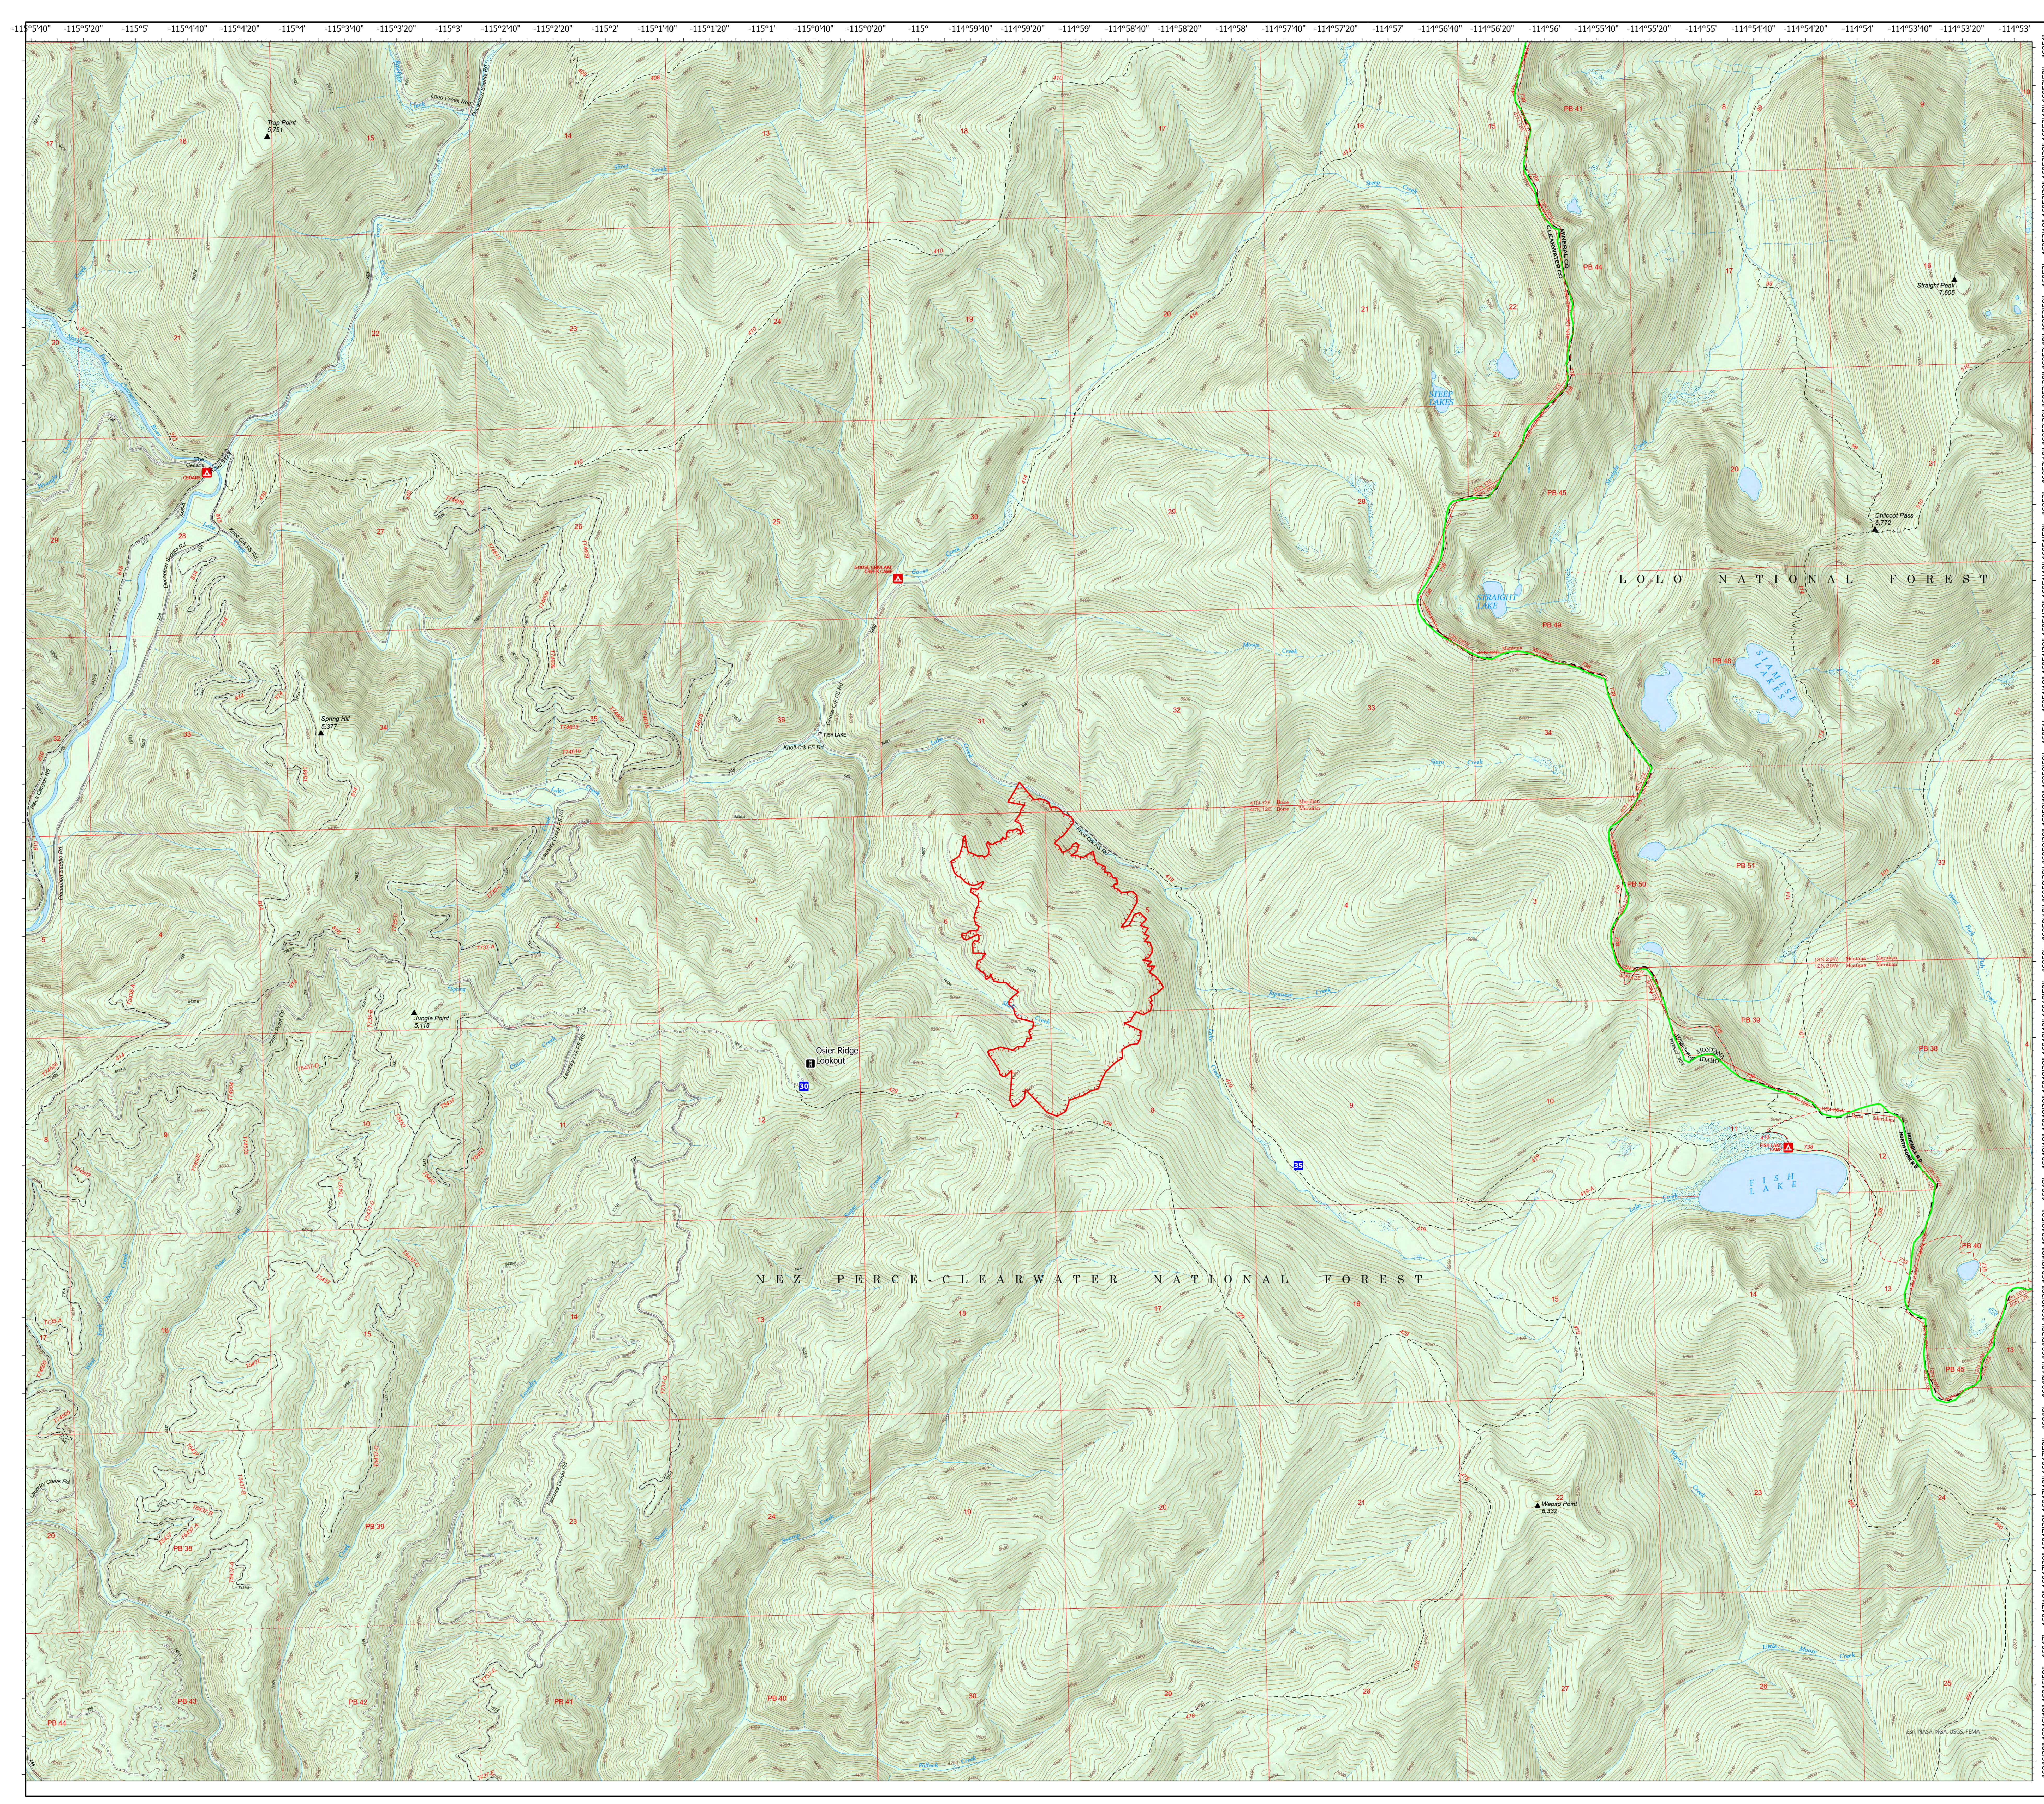

# Storm Theatre Complex

ID-NCF-000742

Lake  
Operations  
August 19, 2021

- Drop Point
- Fire Edge
- Campground
- Trailhead
- Lookout
- National Designated Trail
- Trail
- National Designated Trail
- Tunnel; Bridge
- Dirt (Not Paved)
- Paved Road
- Gravel Road
- Dirt Roads
- Unimproved Roads
- Closed Roads
- Stream/River; Artificial Path
- Stream/River Intermittent
- Ranger District Boundary
- Federal Wilderness Boundary
- Lake / Pond
- Lake / Pond (Intermittent)
- Wild and Scenic River
- Forest Service Land

0 0.5 1 Miles