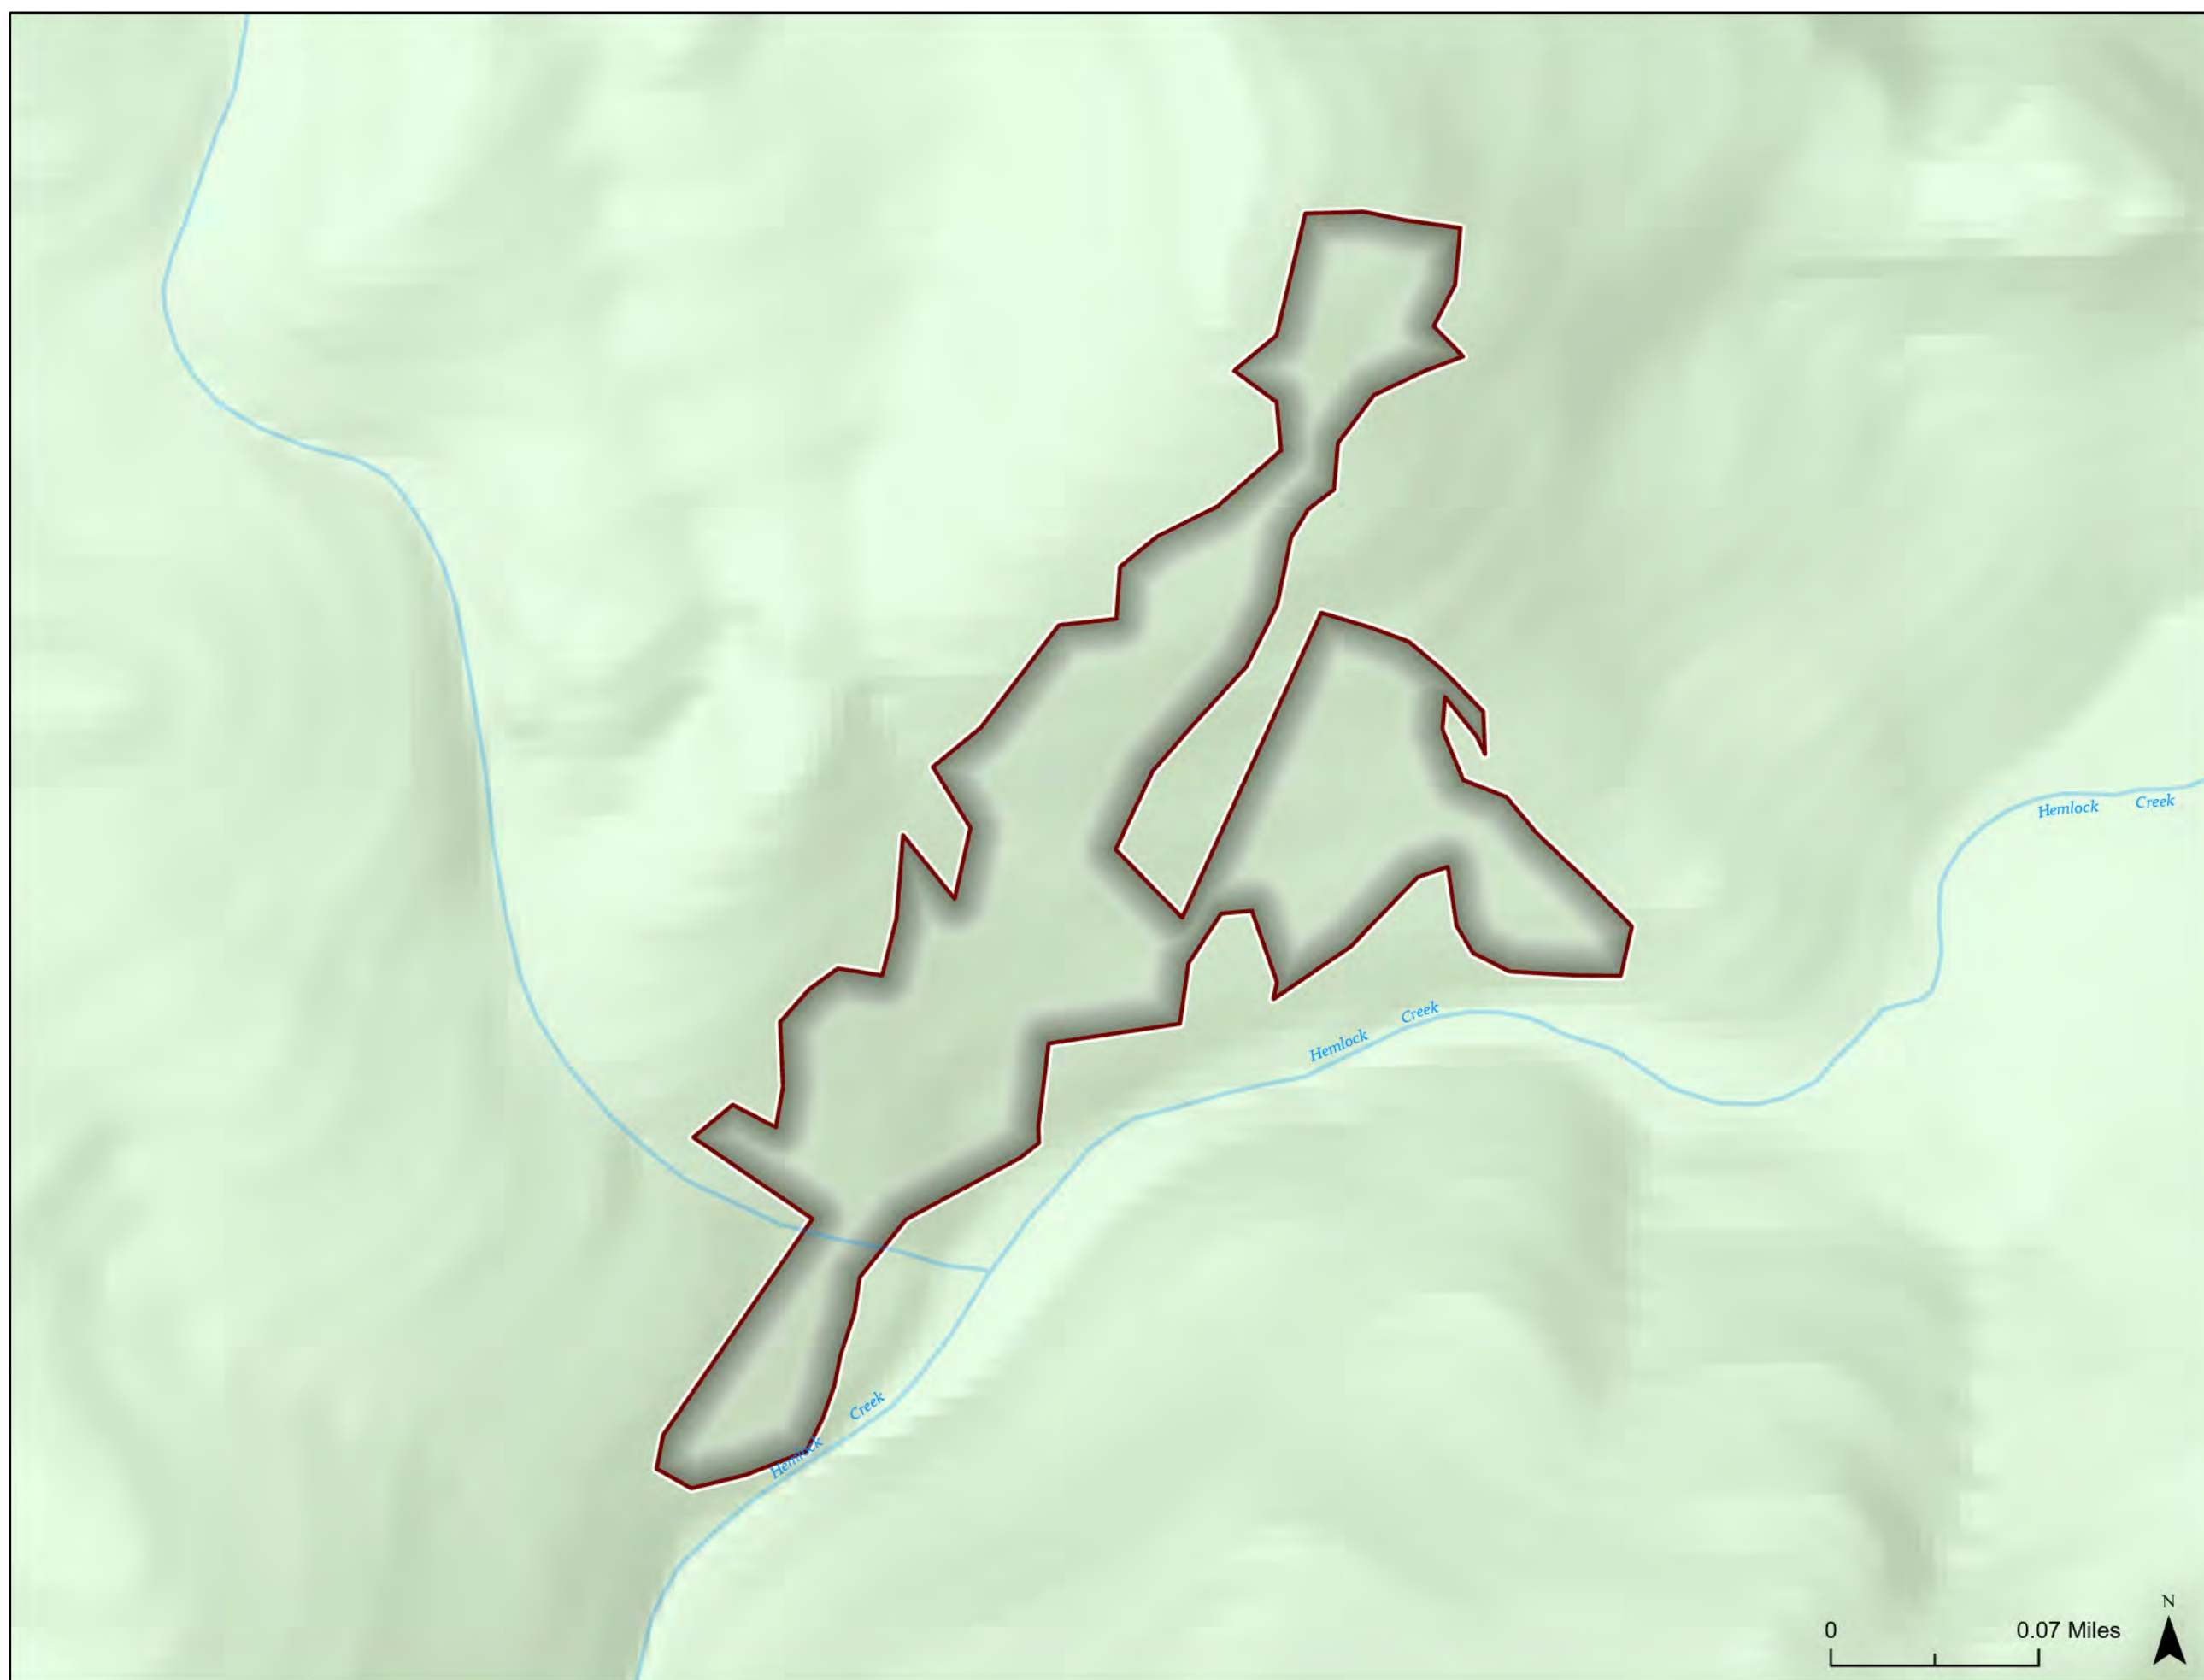

Storm Theatre Complex

ID-NCF-000742

August 19, 2021

Mutt Creek Ownership 23 Acres

Agency	Acres
US Forest Service	23