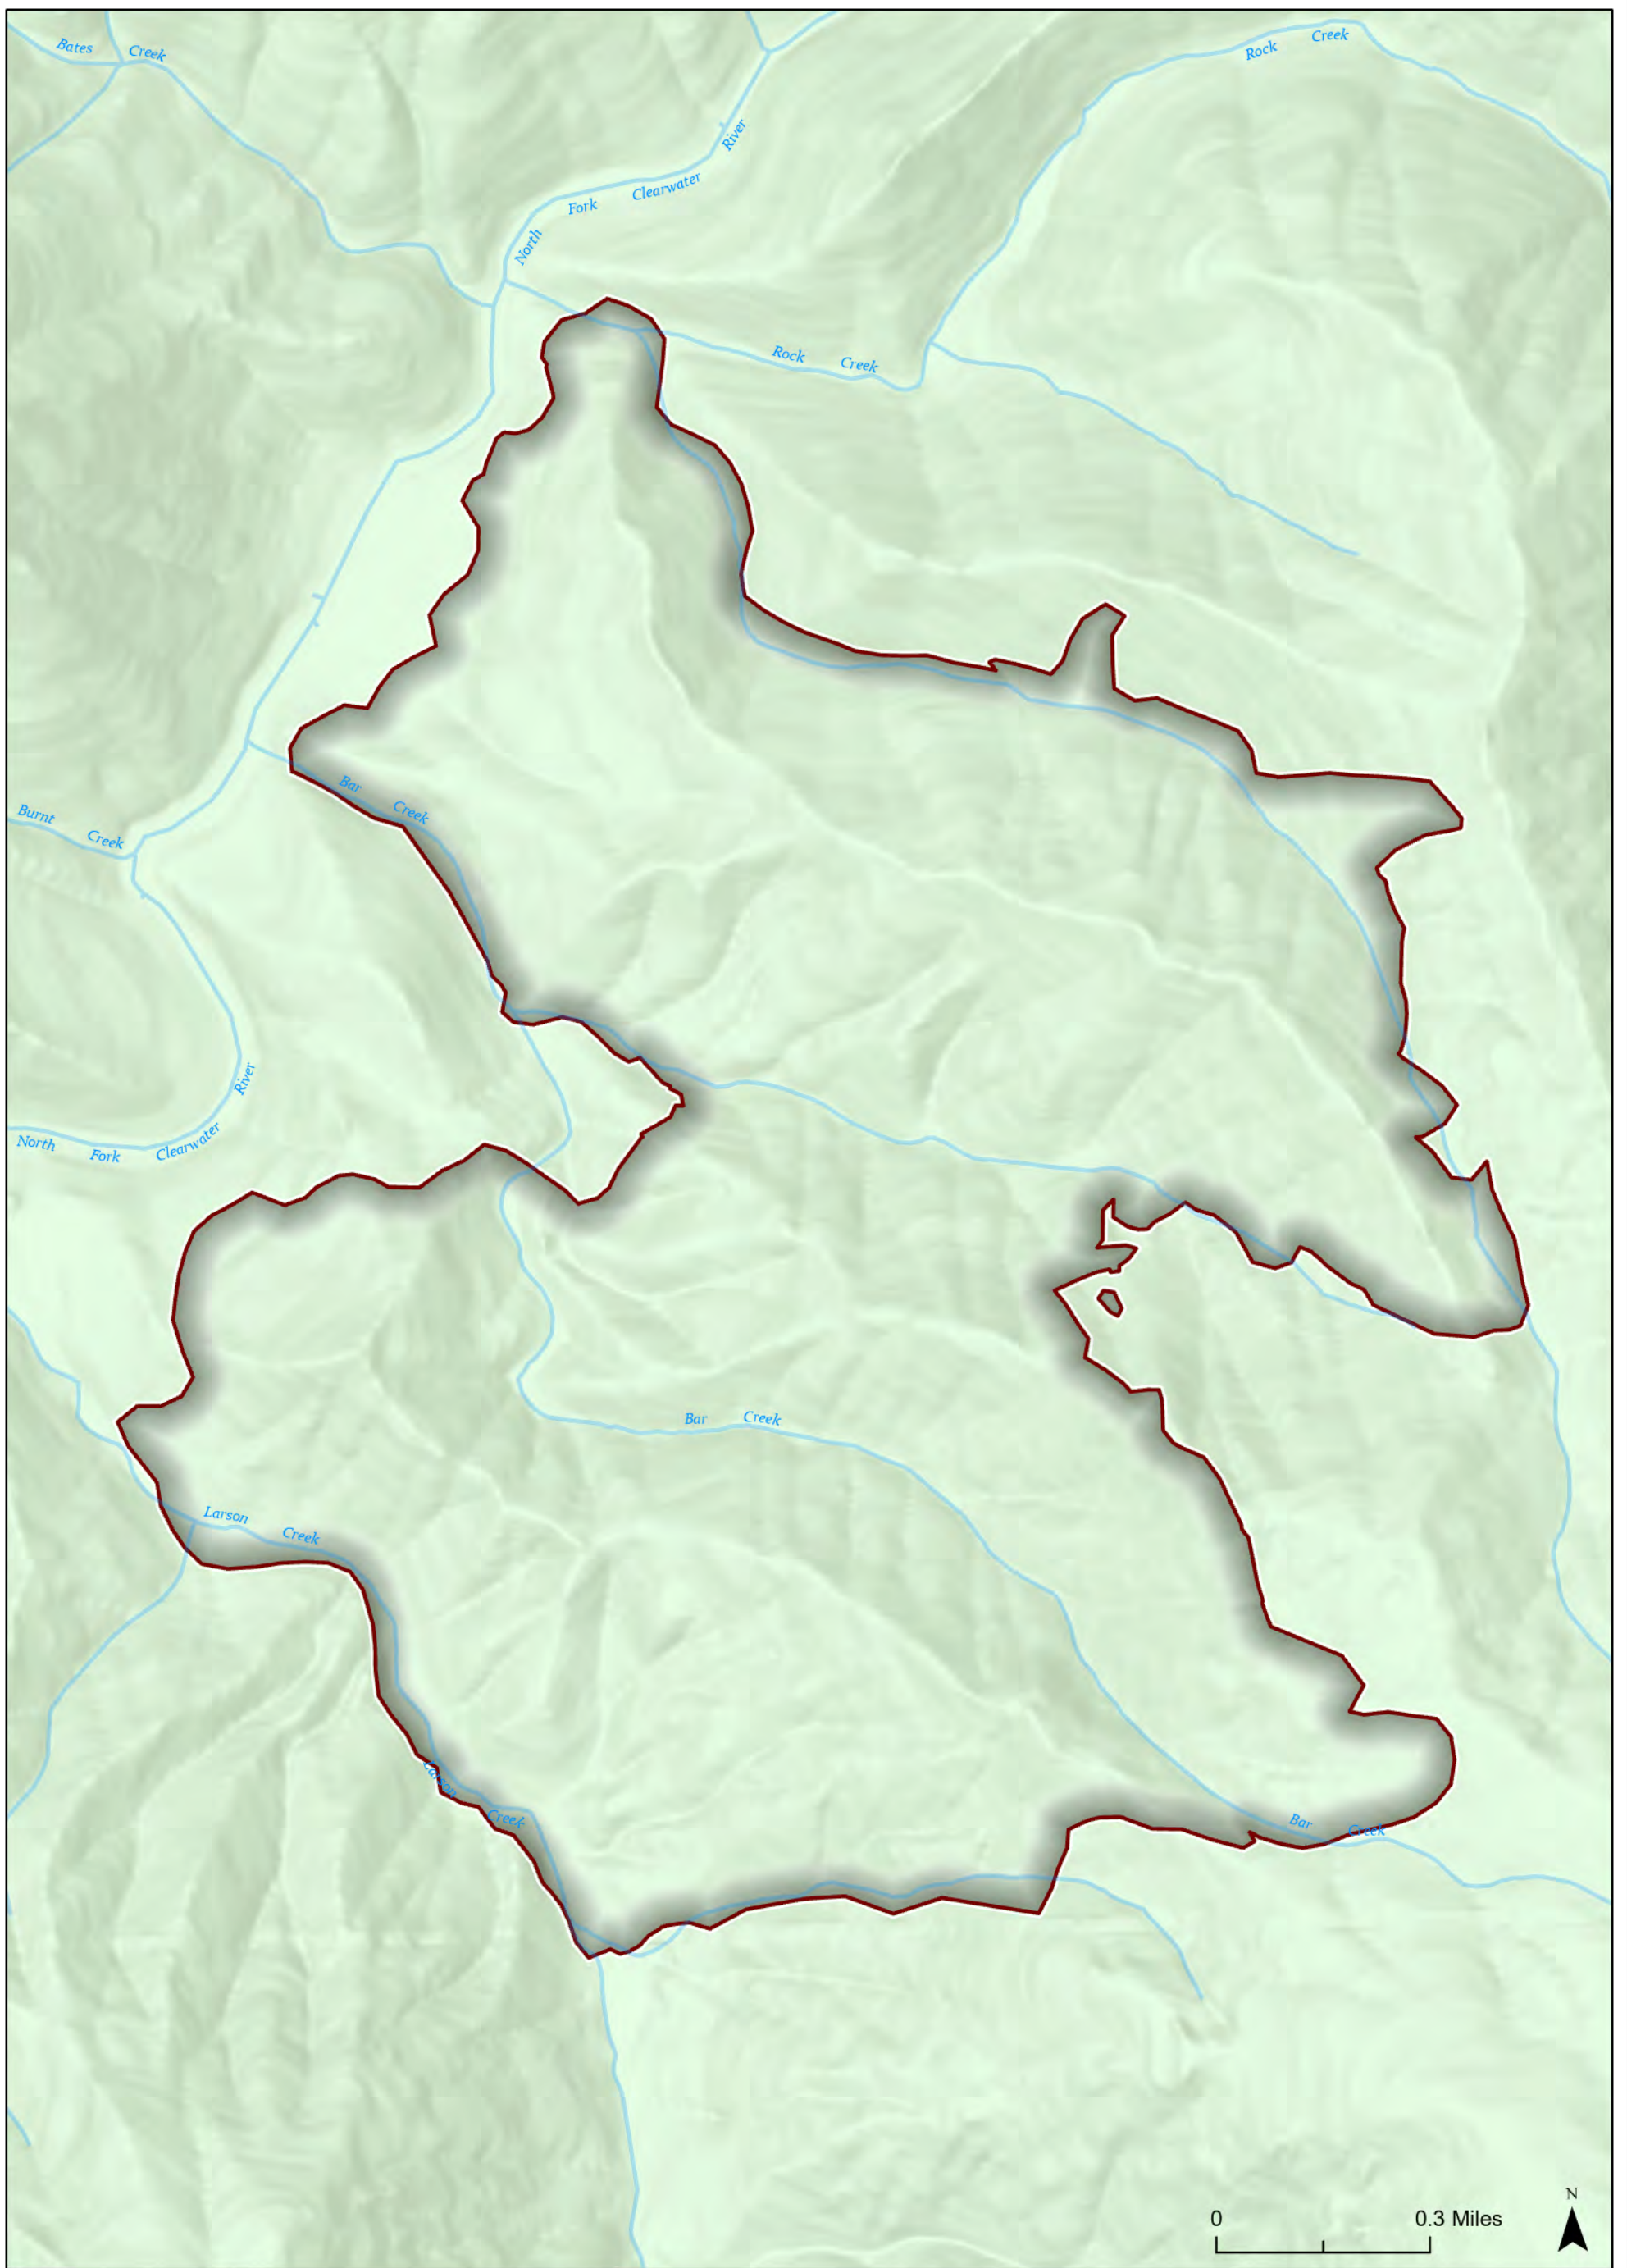

Storm Theatre Complex

ID-NCF-000742

August 19, 2021

Bar Creek
Ownership
1,586 Acres

Agency	Acres
US Forest Service	1,586