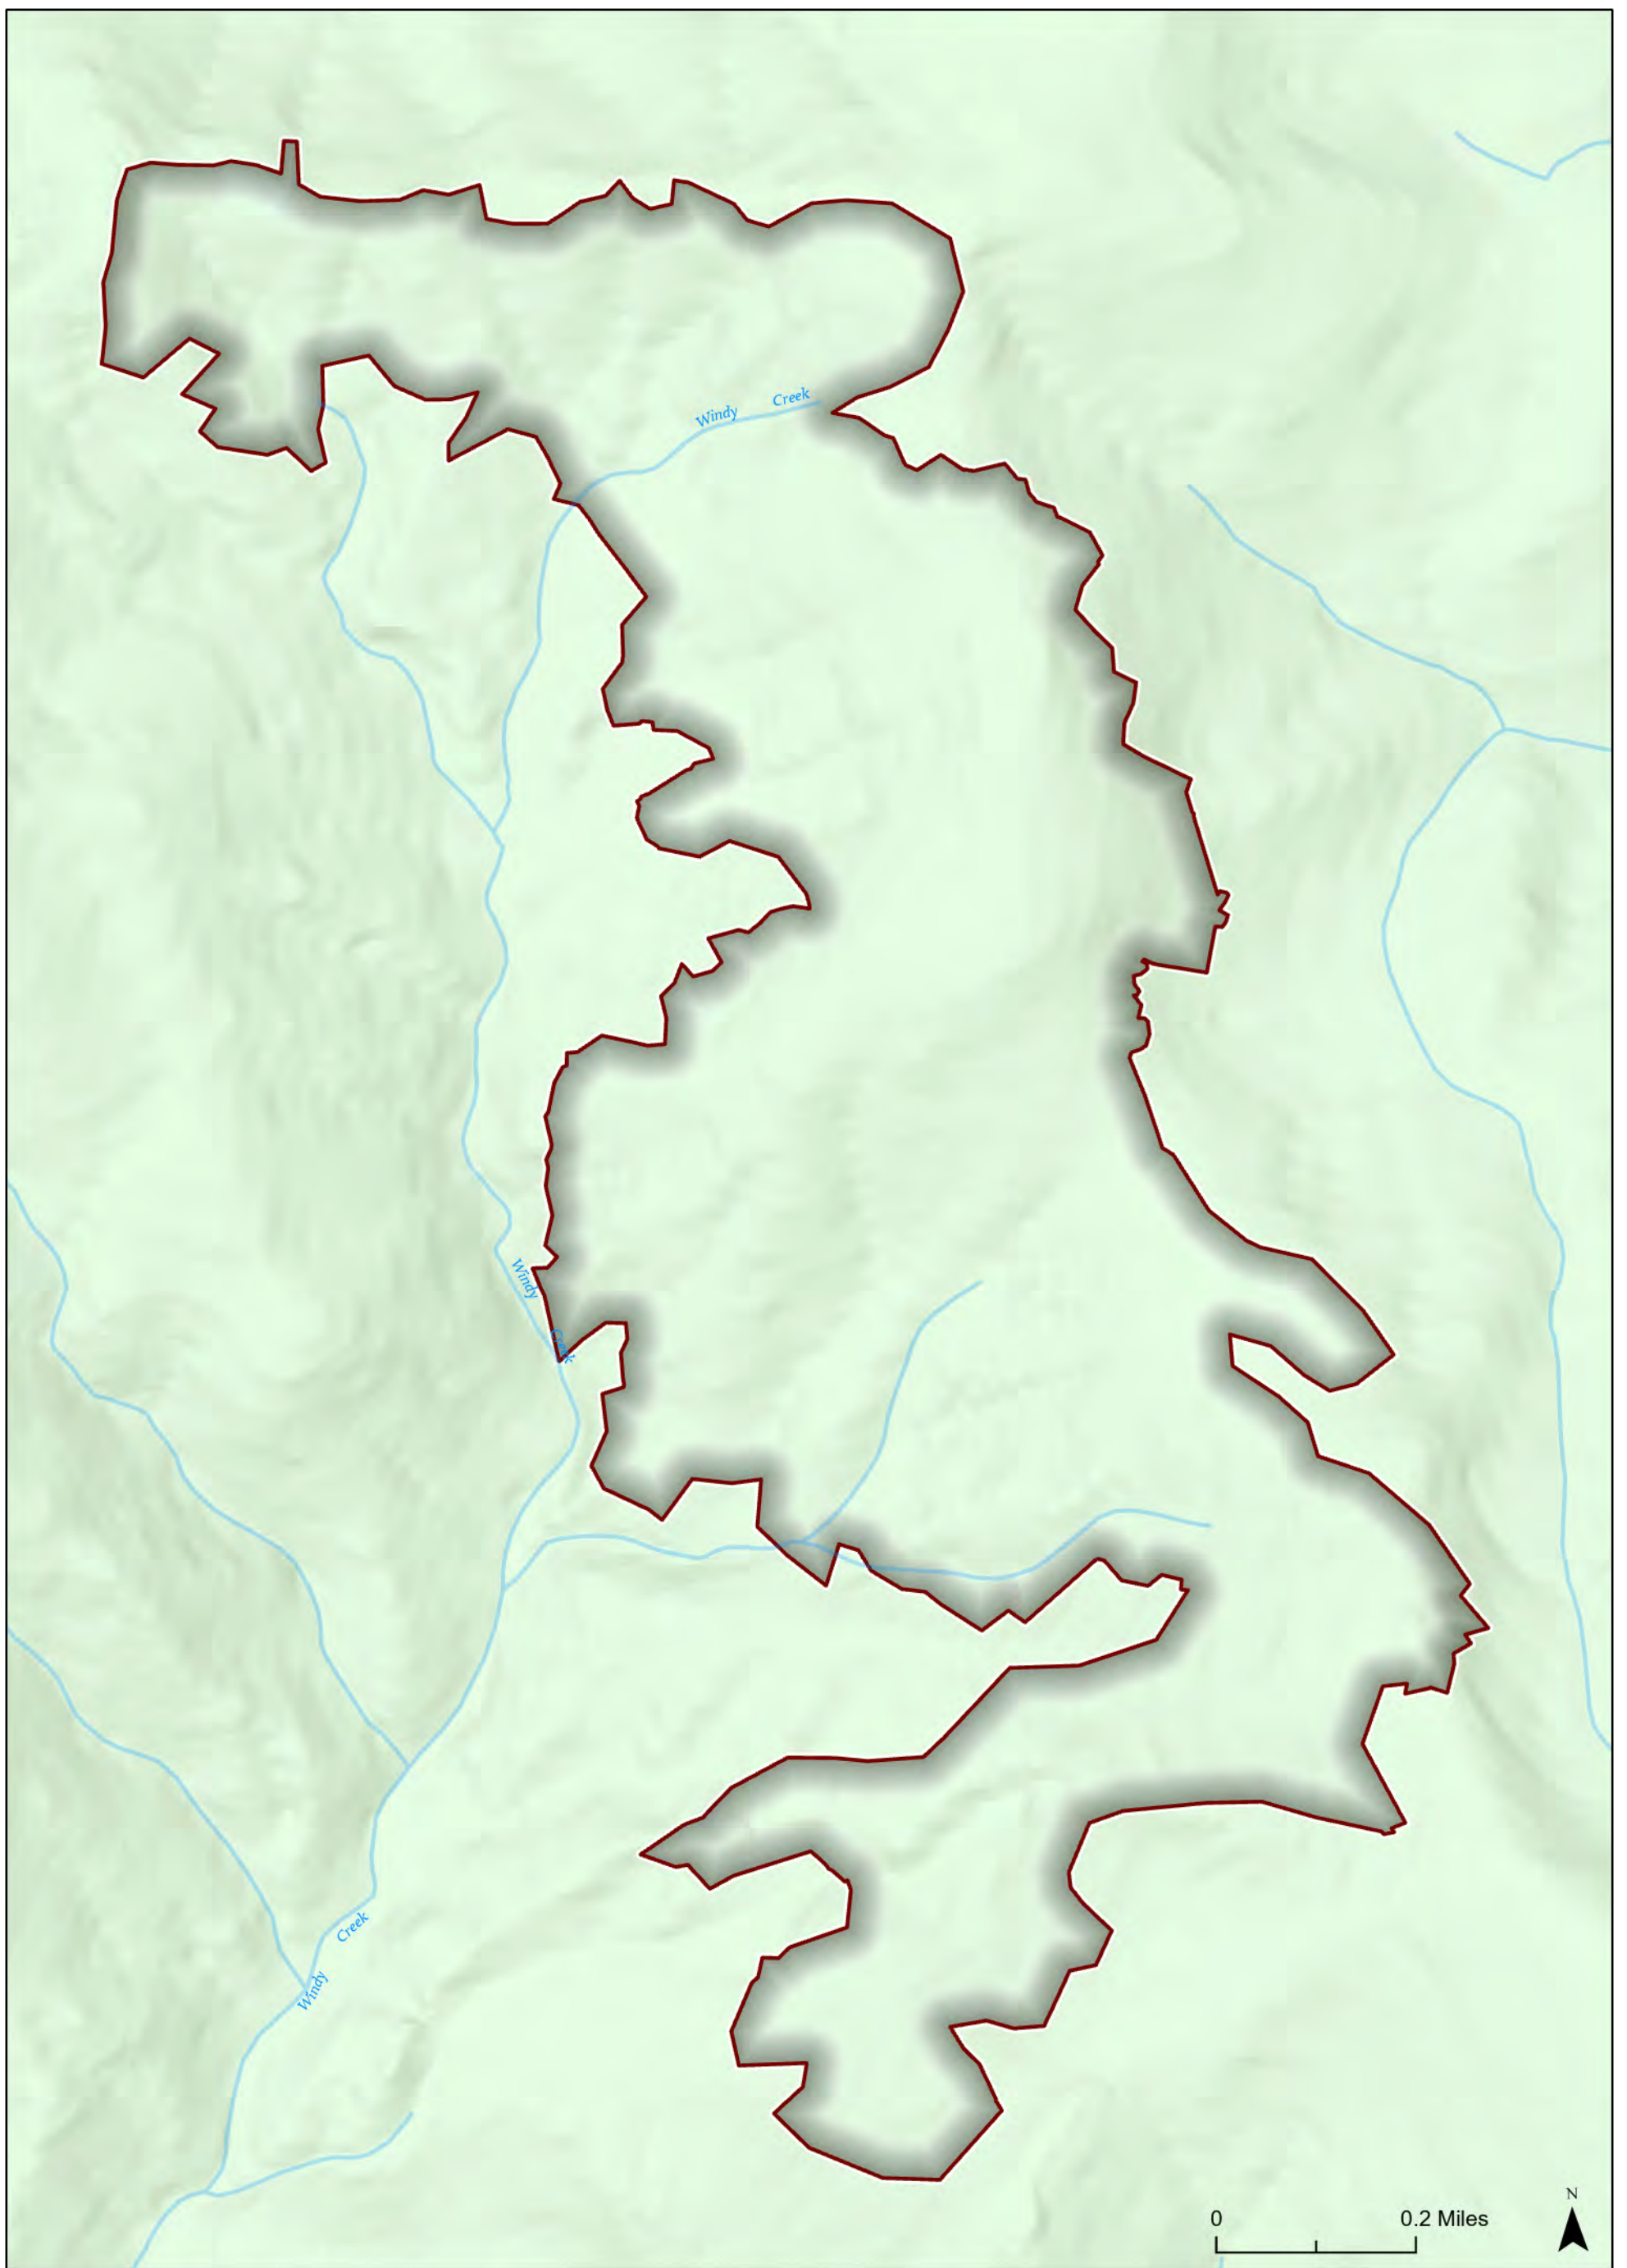

Storm Theatre Complex

ID-NCF-000742

August 19, 2021

Monroe Lake
Ownership
668 Acres

Agency	Acres
US Forest Service	668