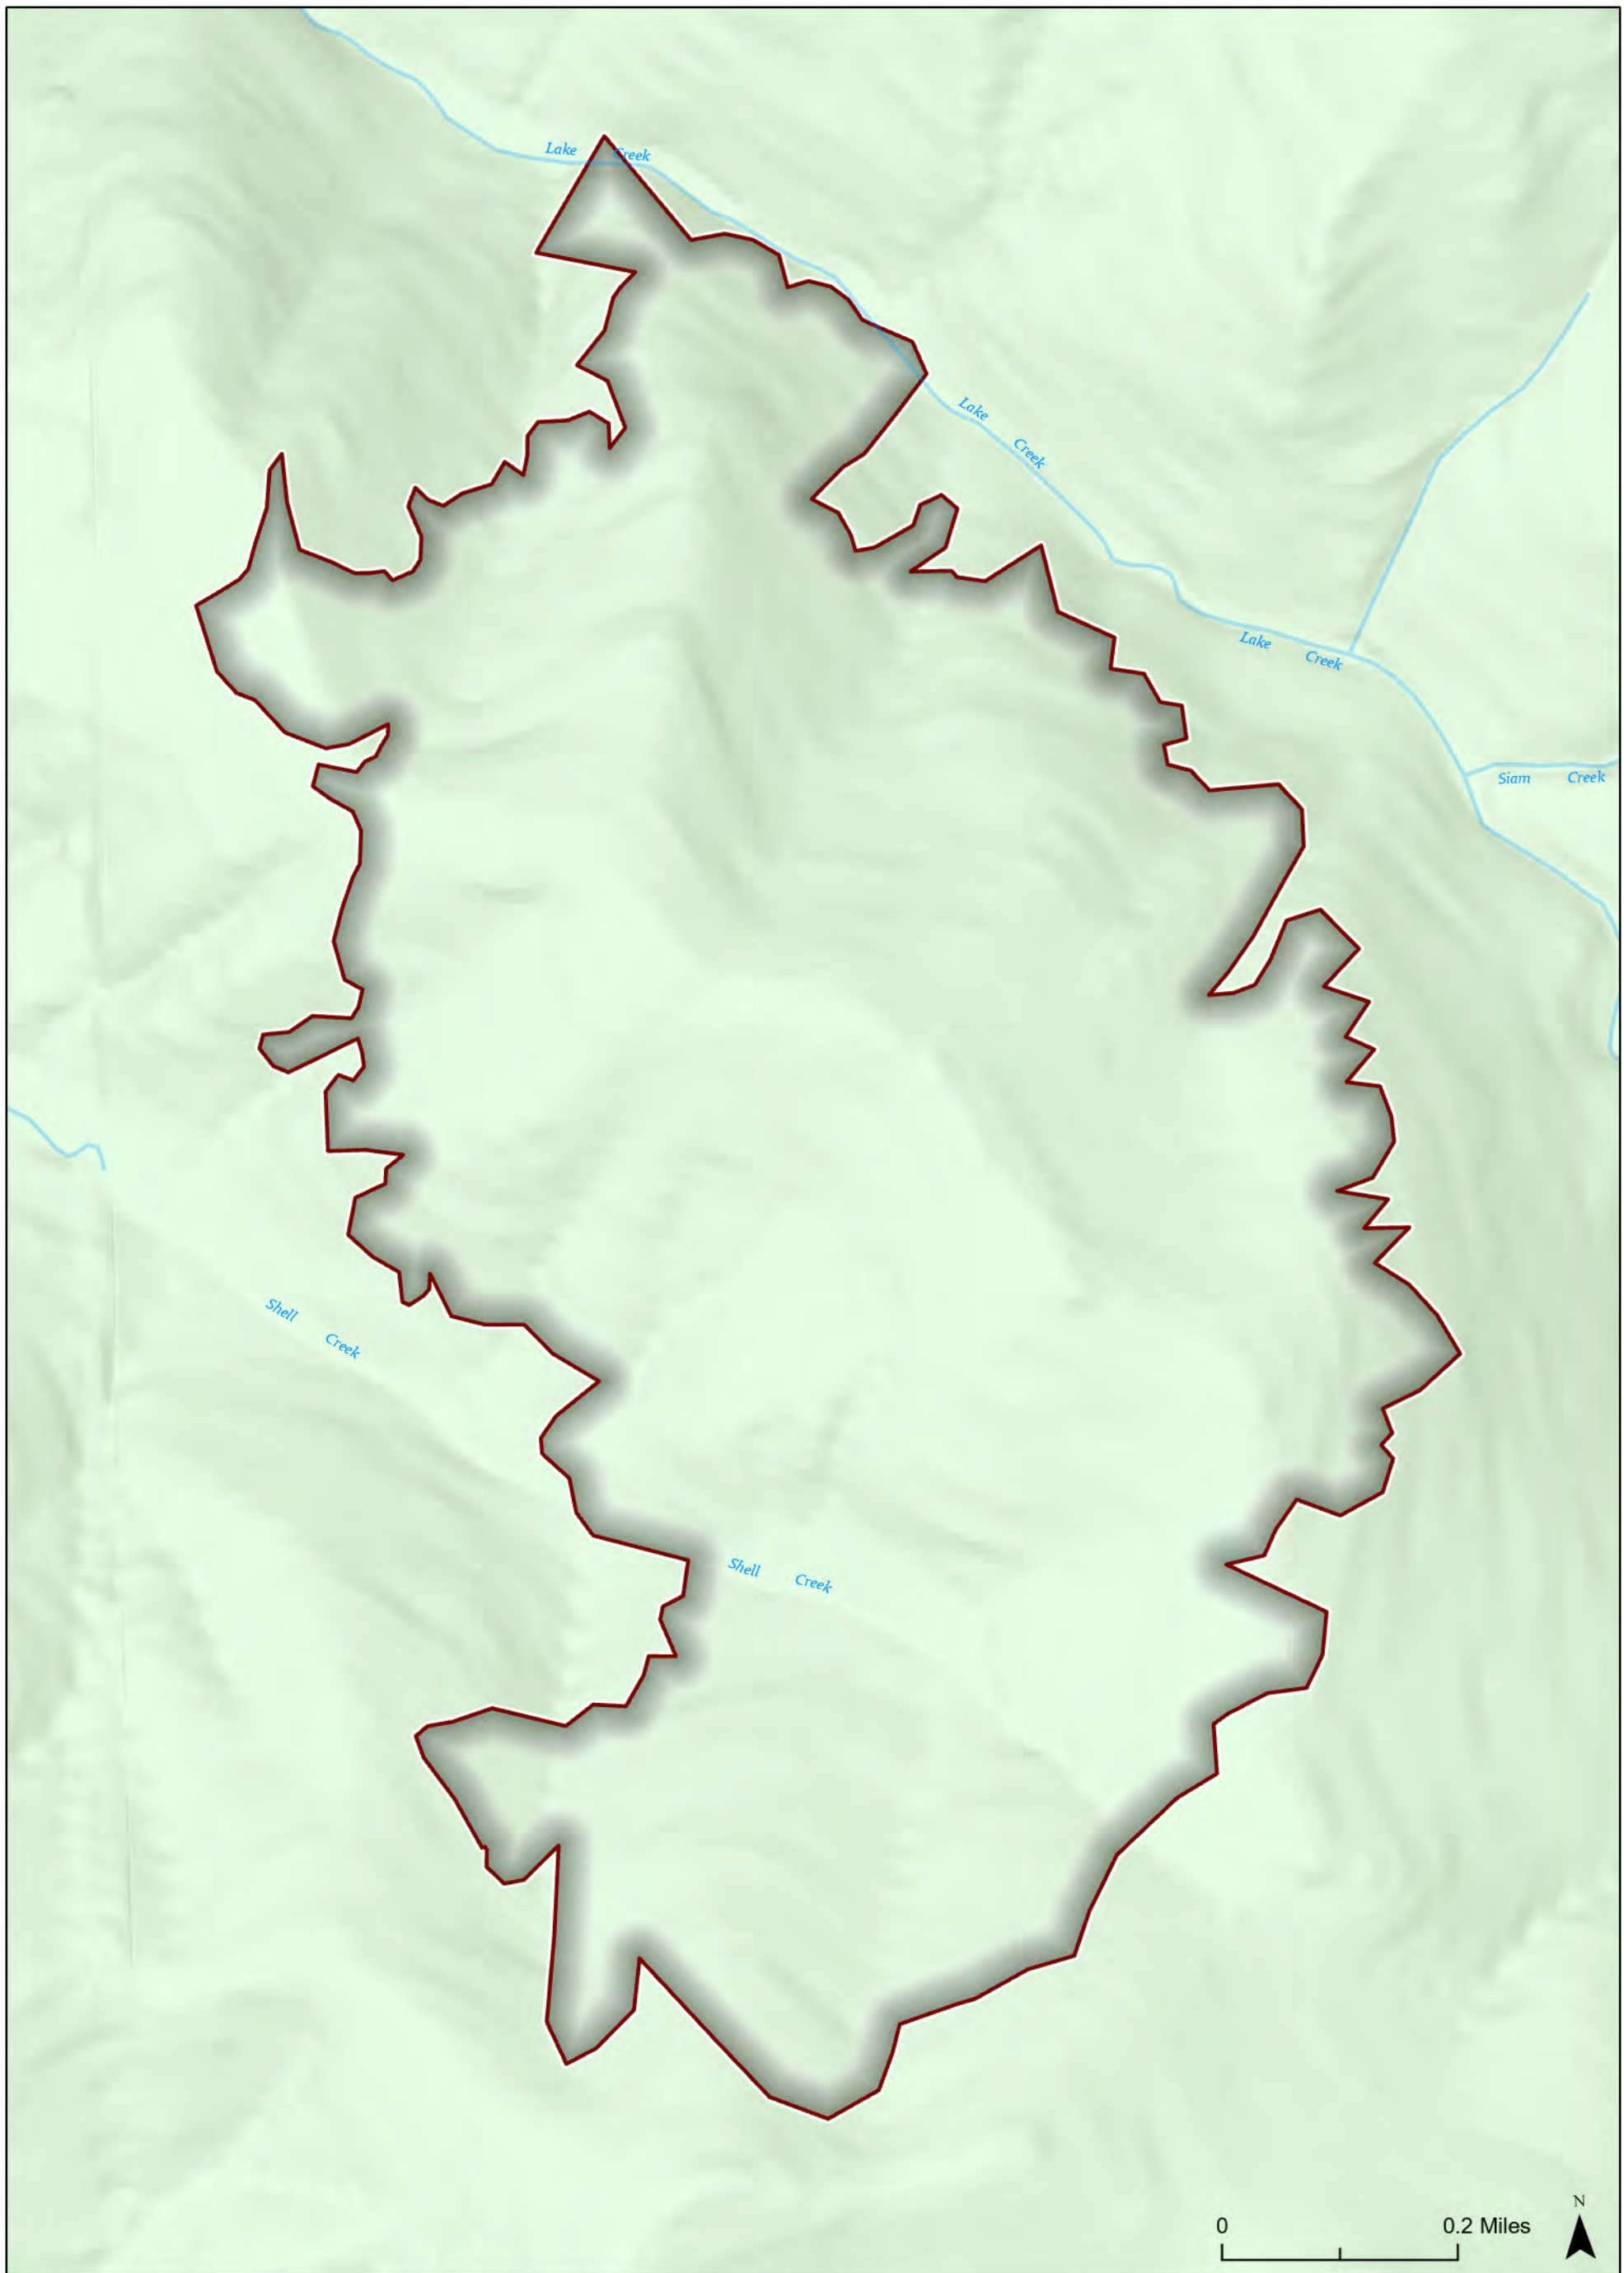

ID-NCF-000742

August 19, 2021

Cow Creek Ownership

2 Acres

Agency	Acres
US Forest Service	2

0 0.02 Miles

Storm Theatre Complex

ID-NCF-000742