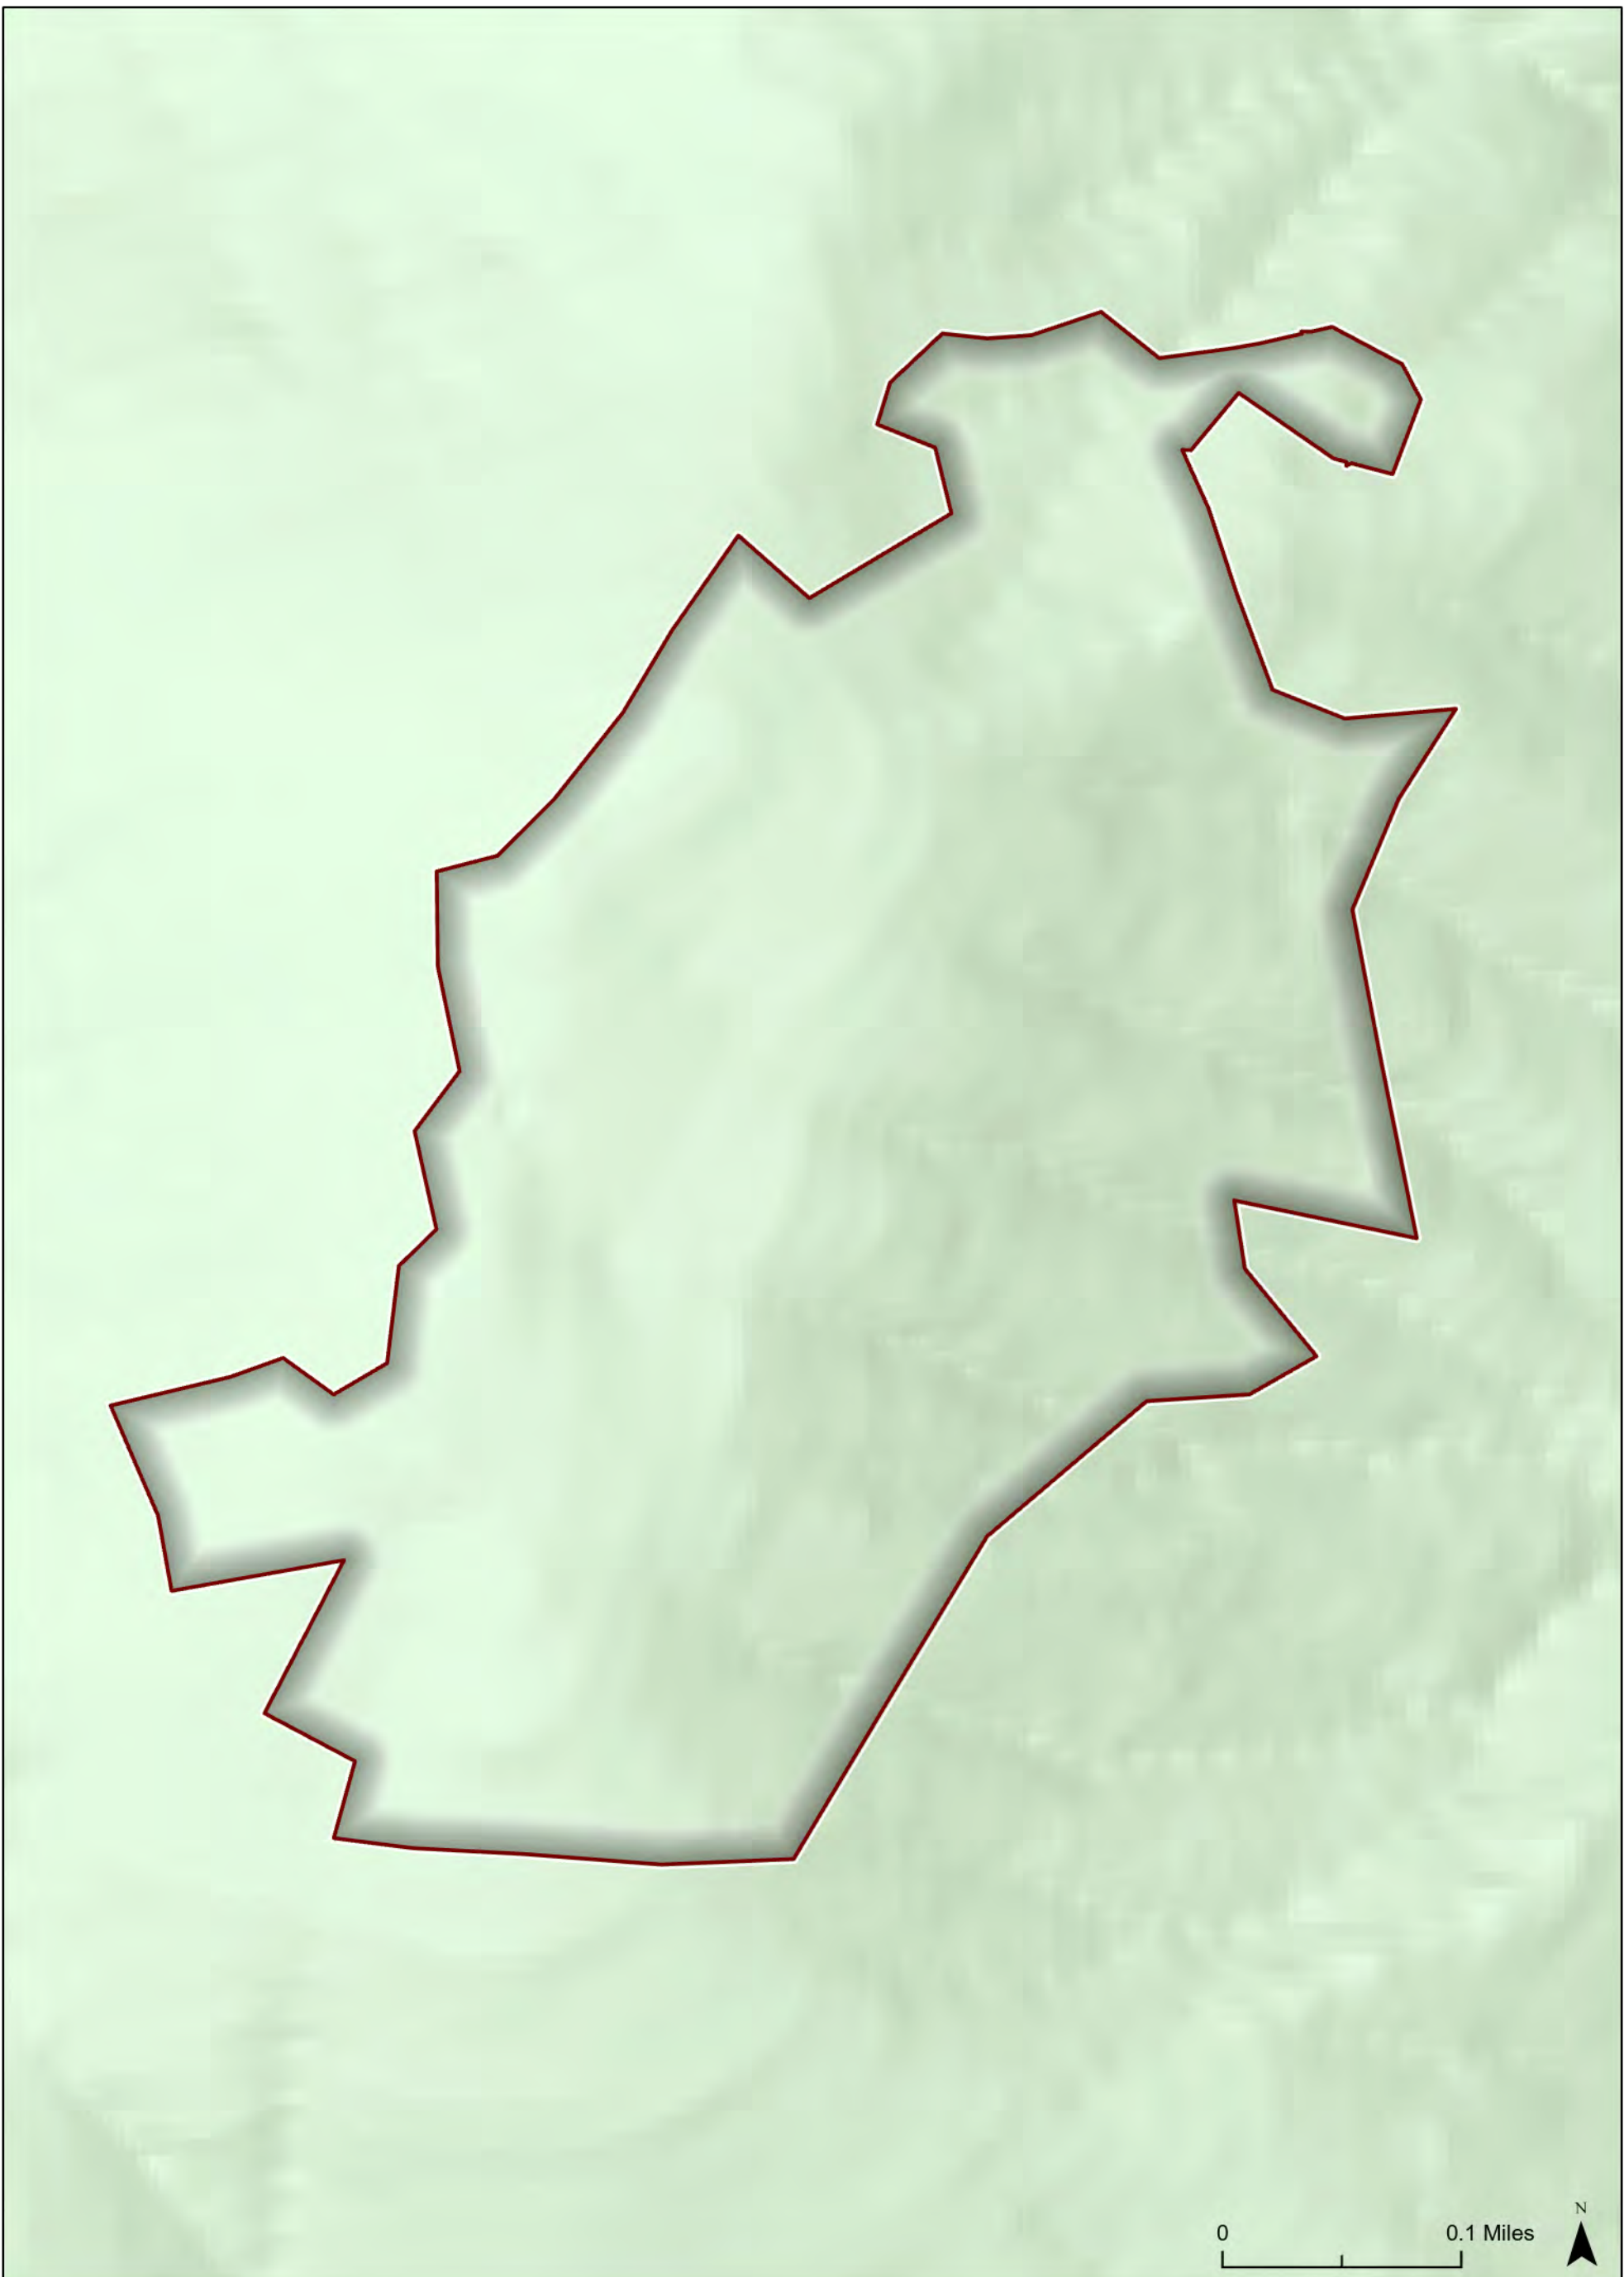

Lost Ridge Ownership

50 Acres

Agency	Acres
US Forest Service	50

0 0.07 Miles

Storm Theatre Complex

ID-NCF-000742

August 19, 2021

Middle Ridge
Ownership
113 Acres