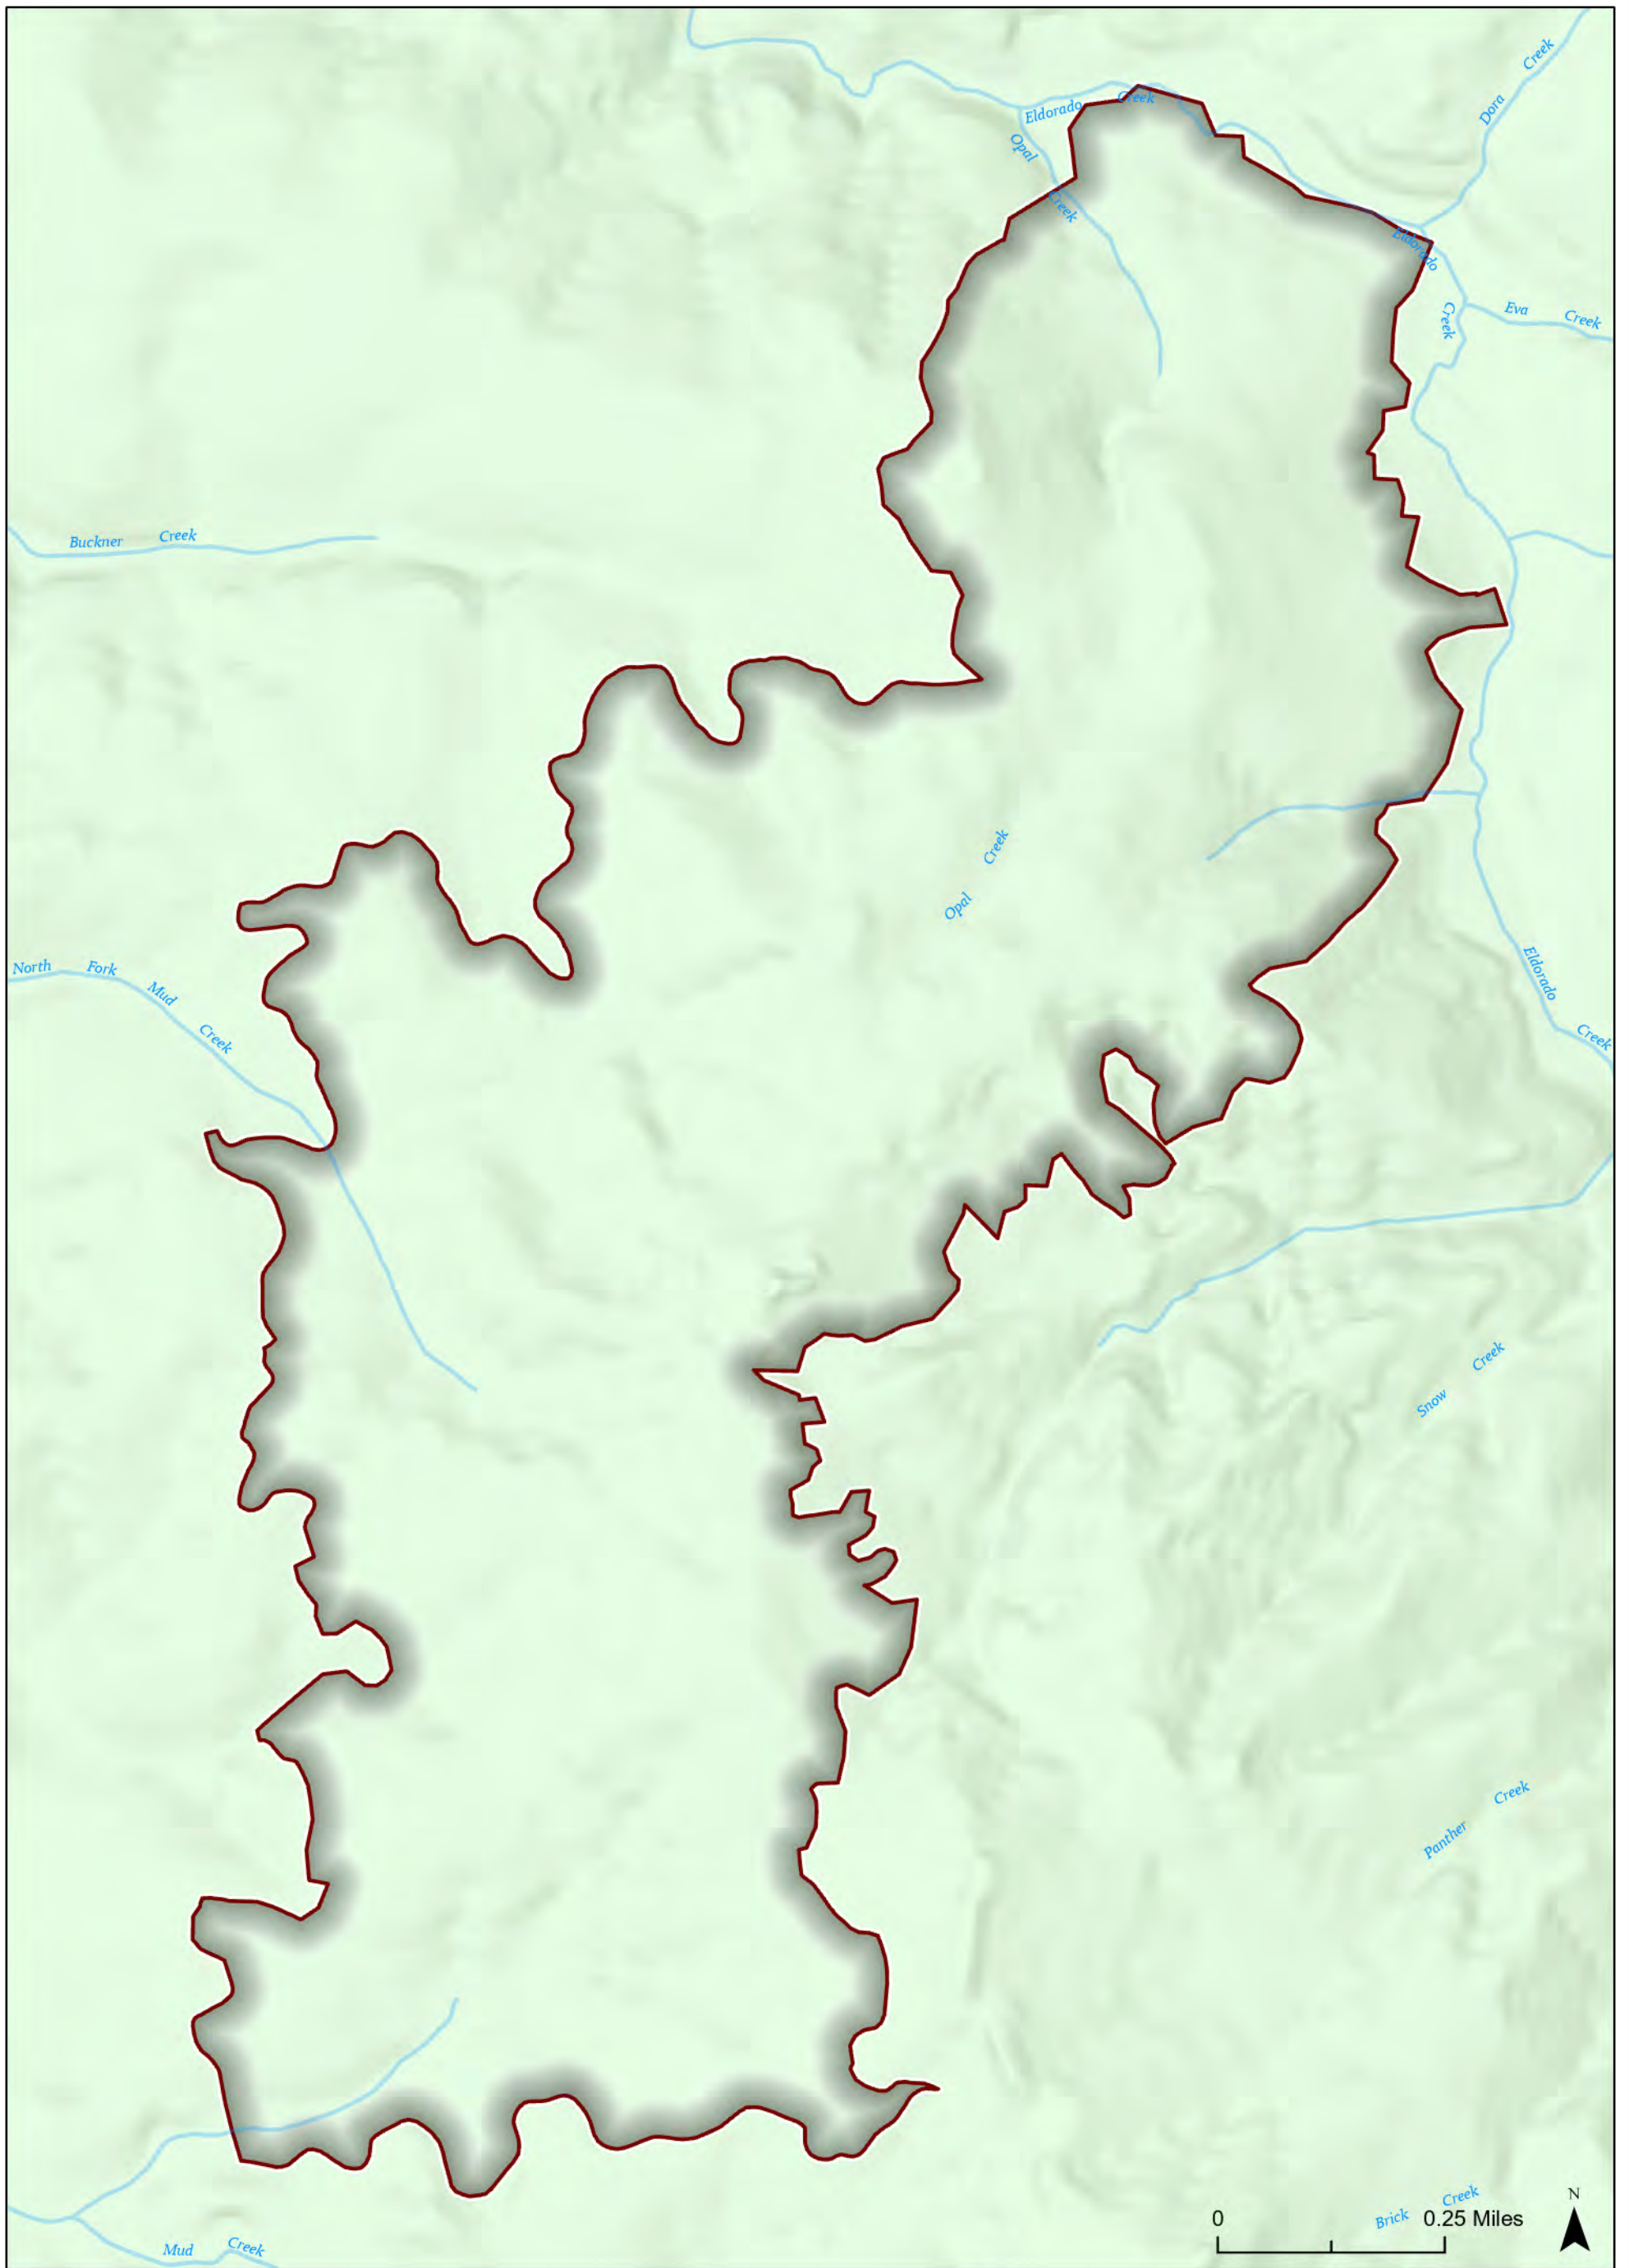

Storm Theatre Complex

ID-NCF-000742

August 19, 2021

Snow Creek
Ownership
991 Acres

Agency	Acres
US Forest Service	991