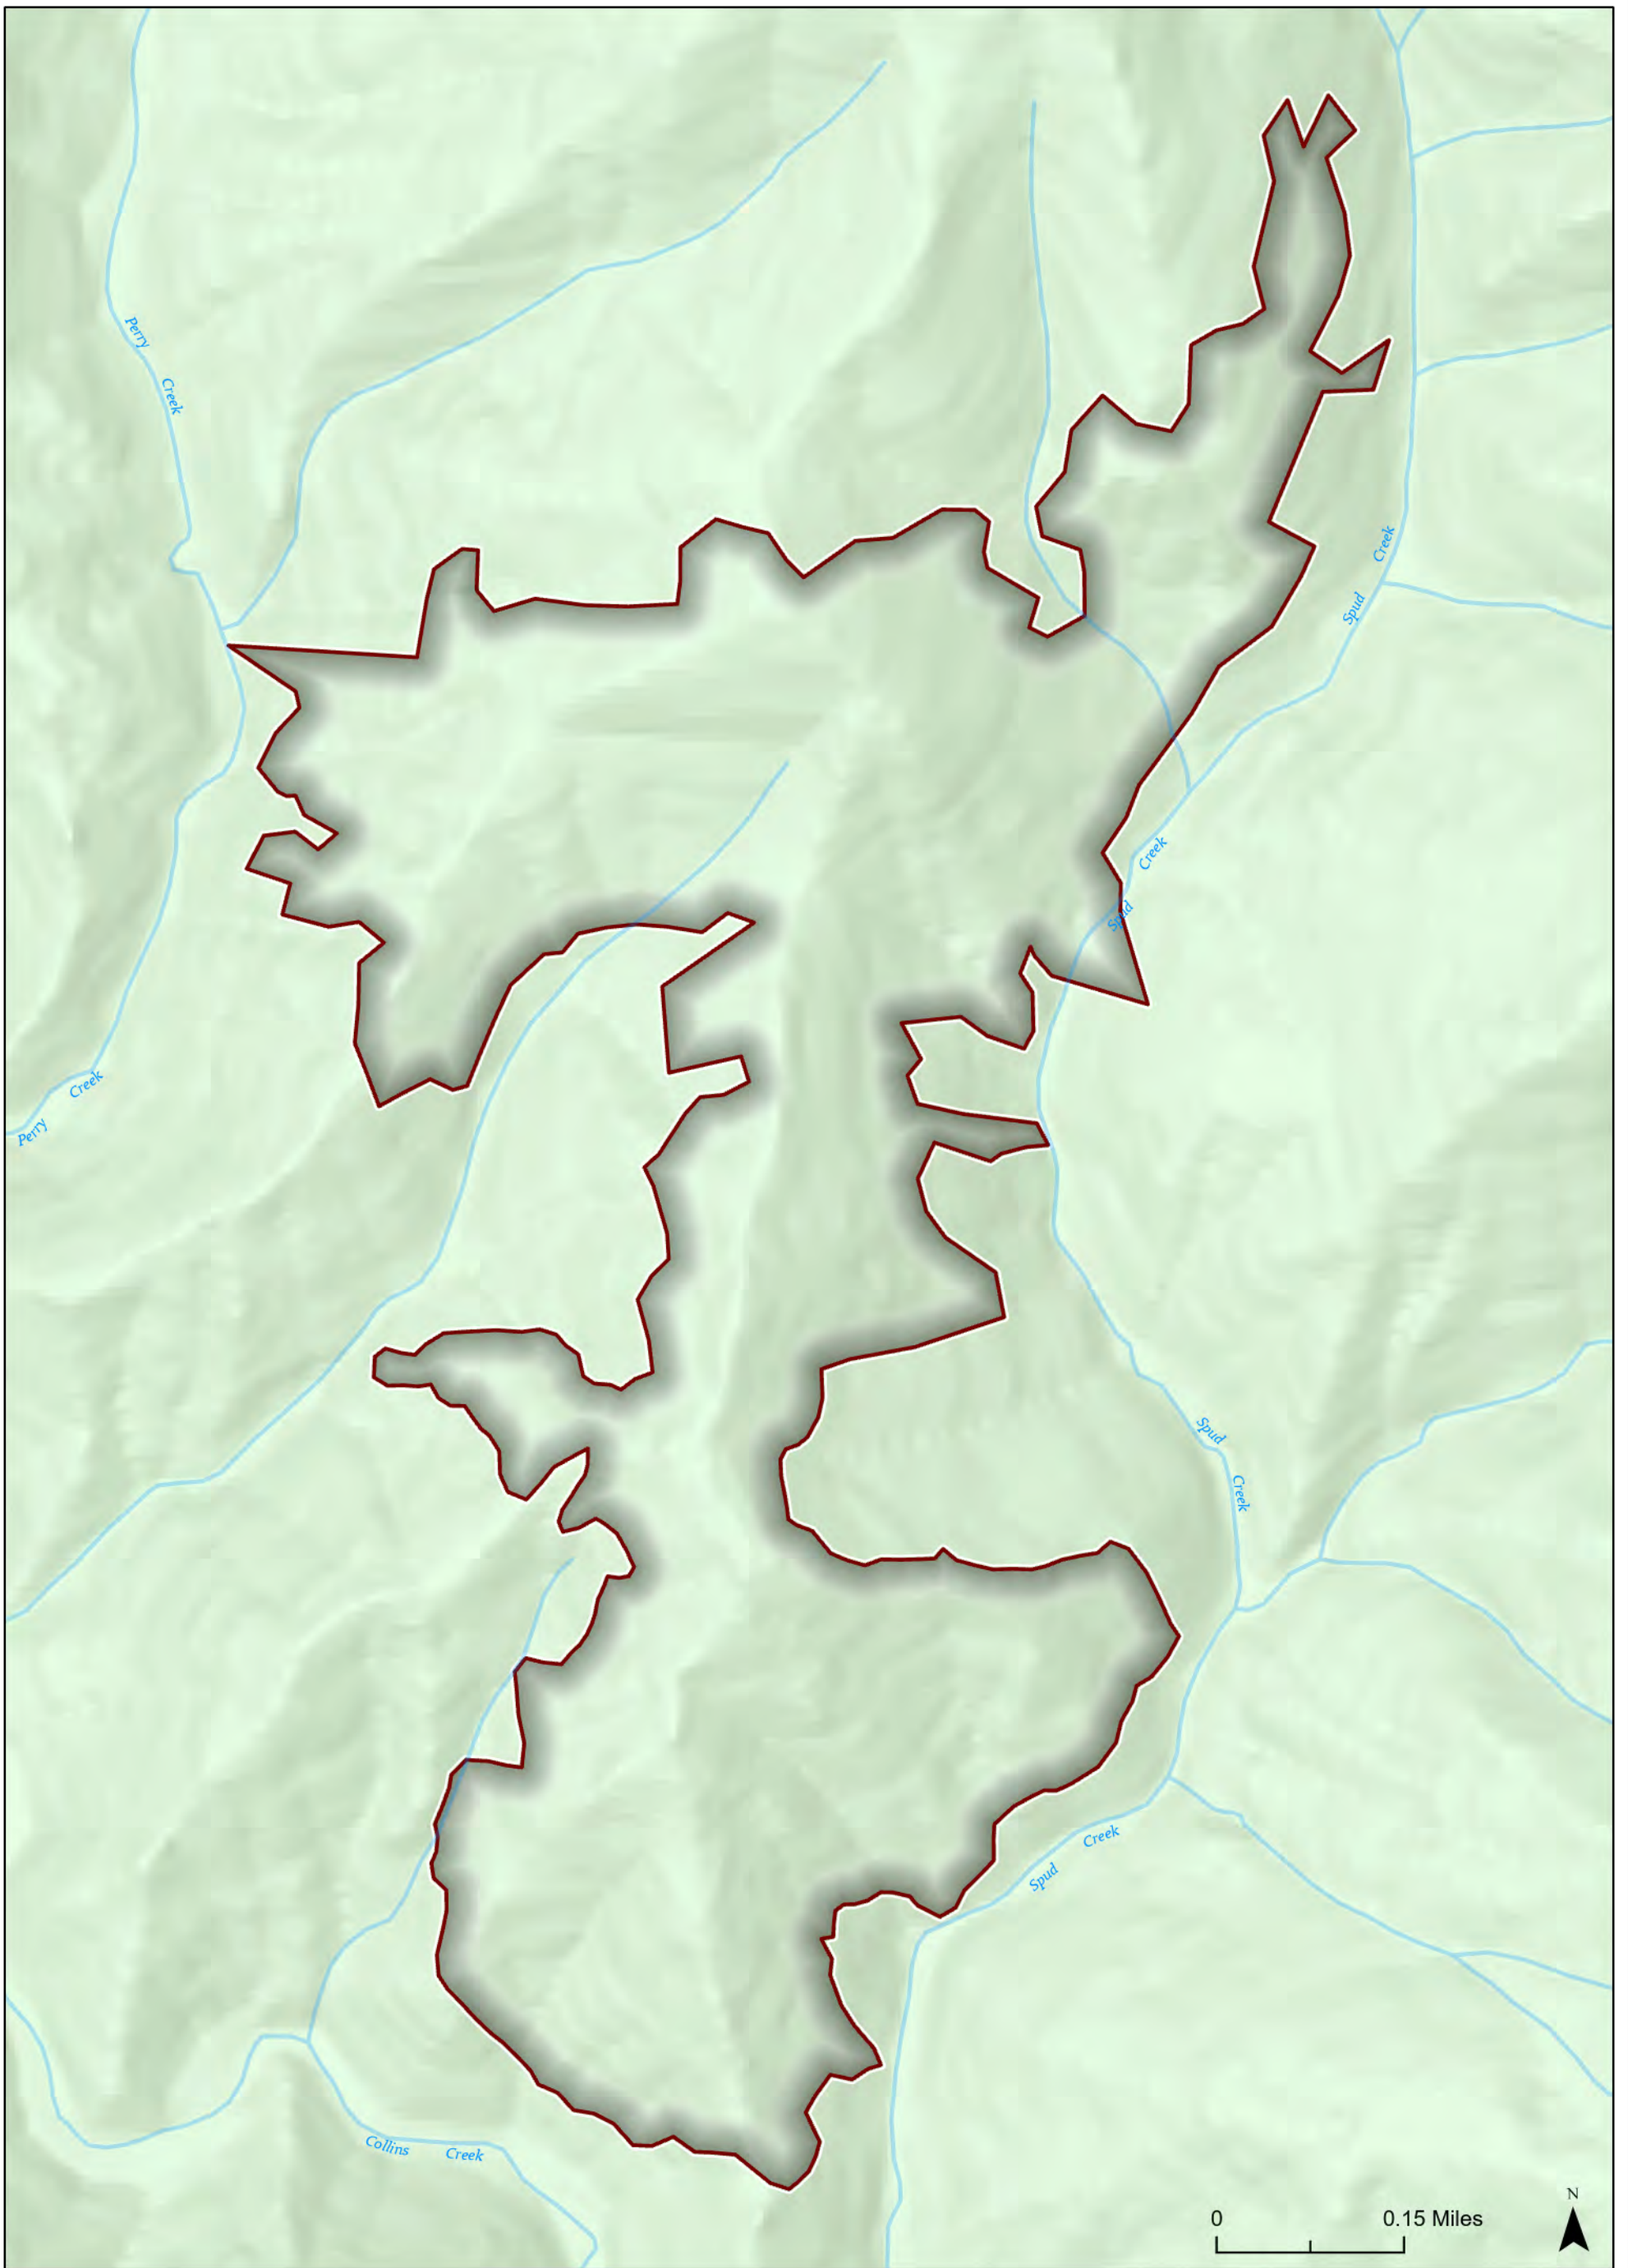

ID-NCF-000742

August 19, 2021

Snow Creek
Ownership
991 Acres

Agency	Acres
US Forest Service	991

Storm Theatre Complex

ID-NCF-000742

August 19, 2021

Spud
Ownership
360 Acres