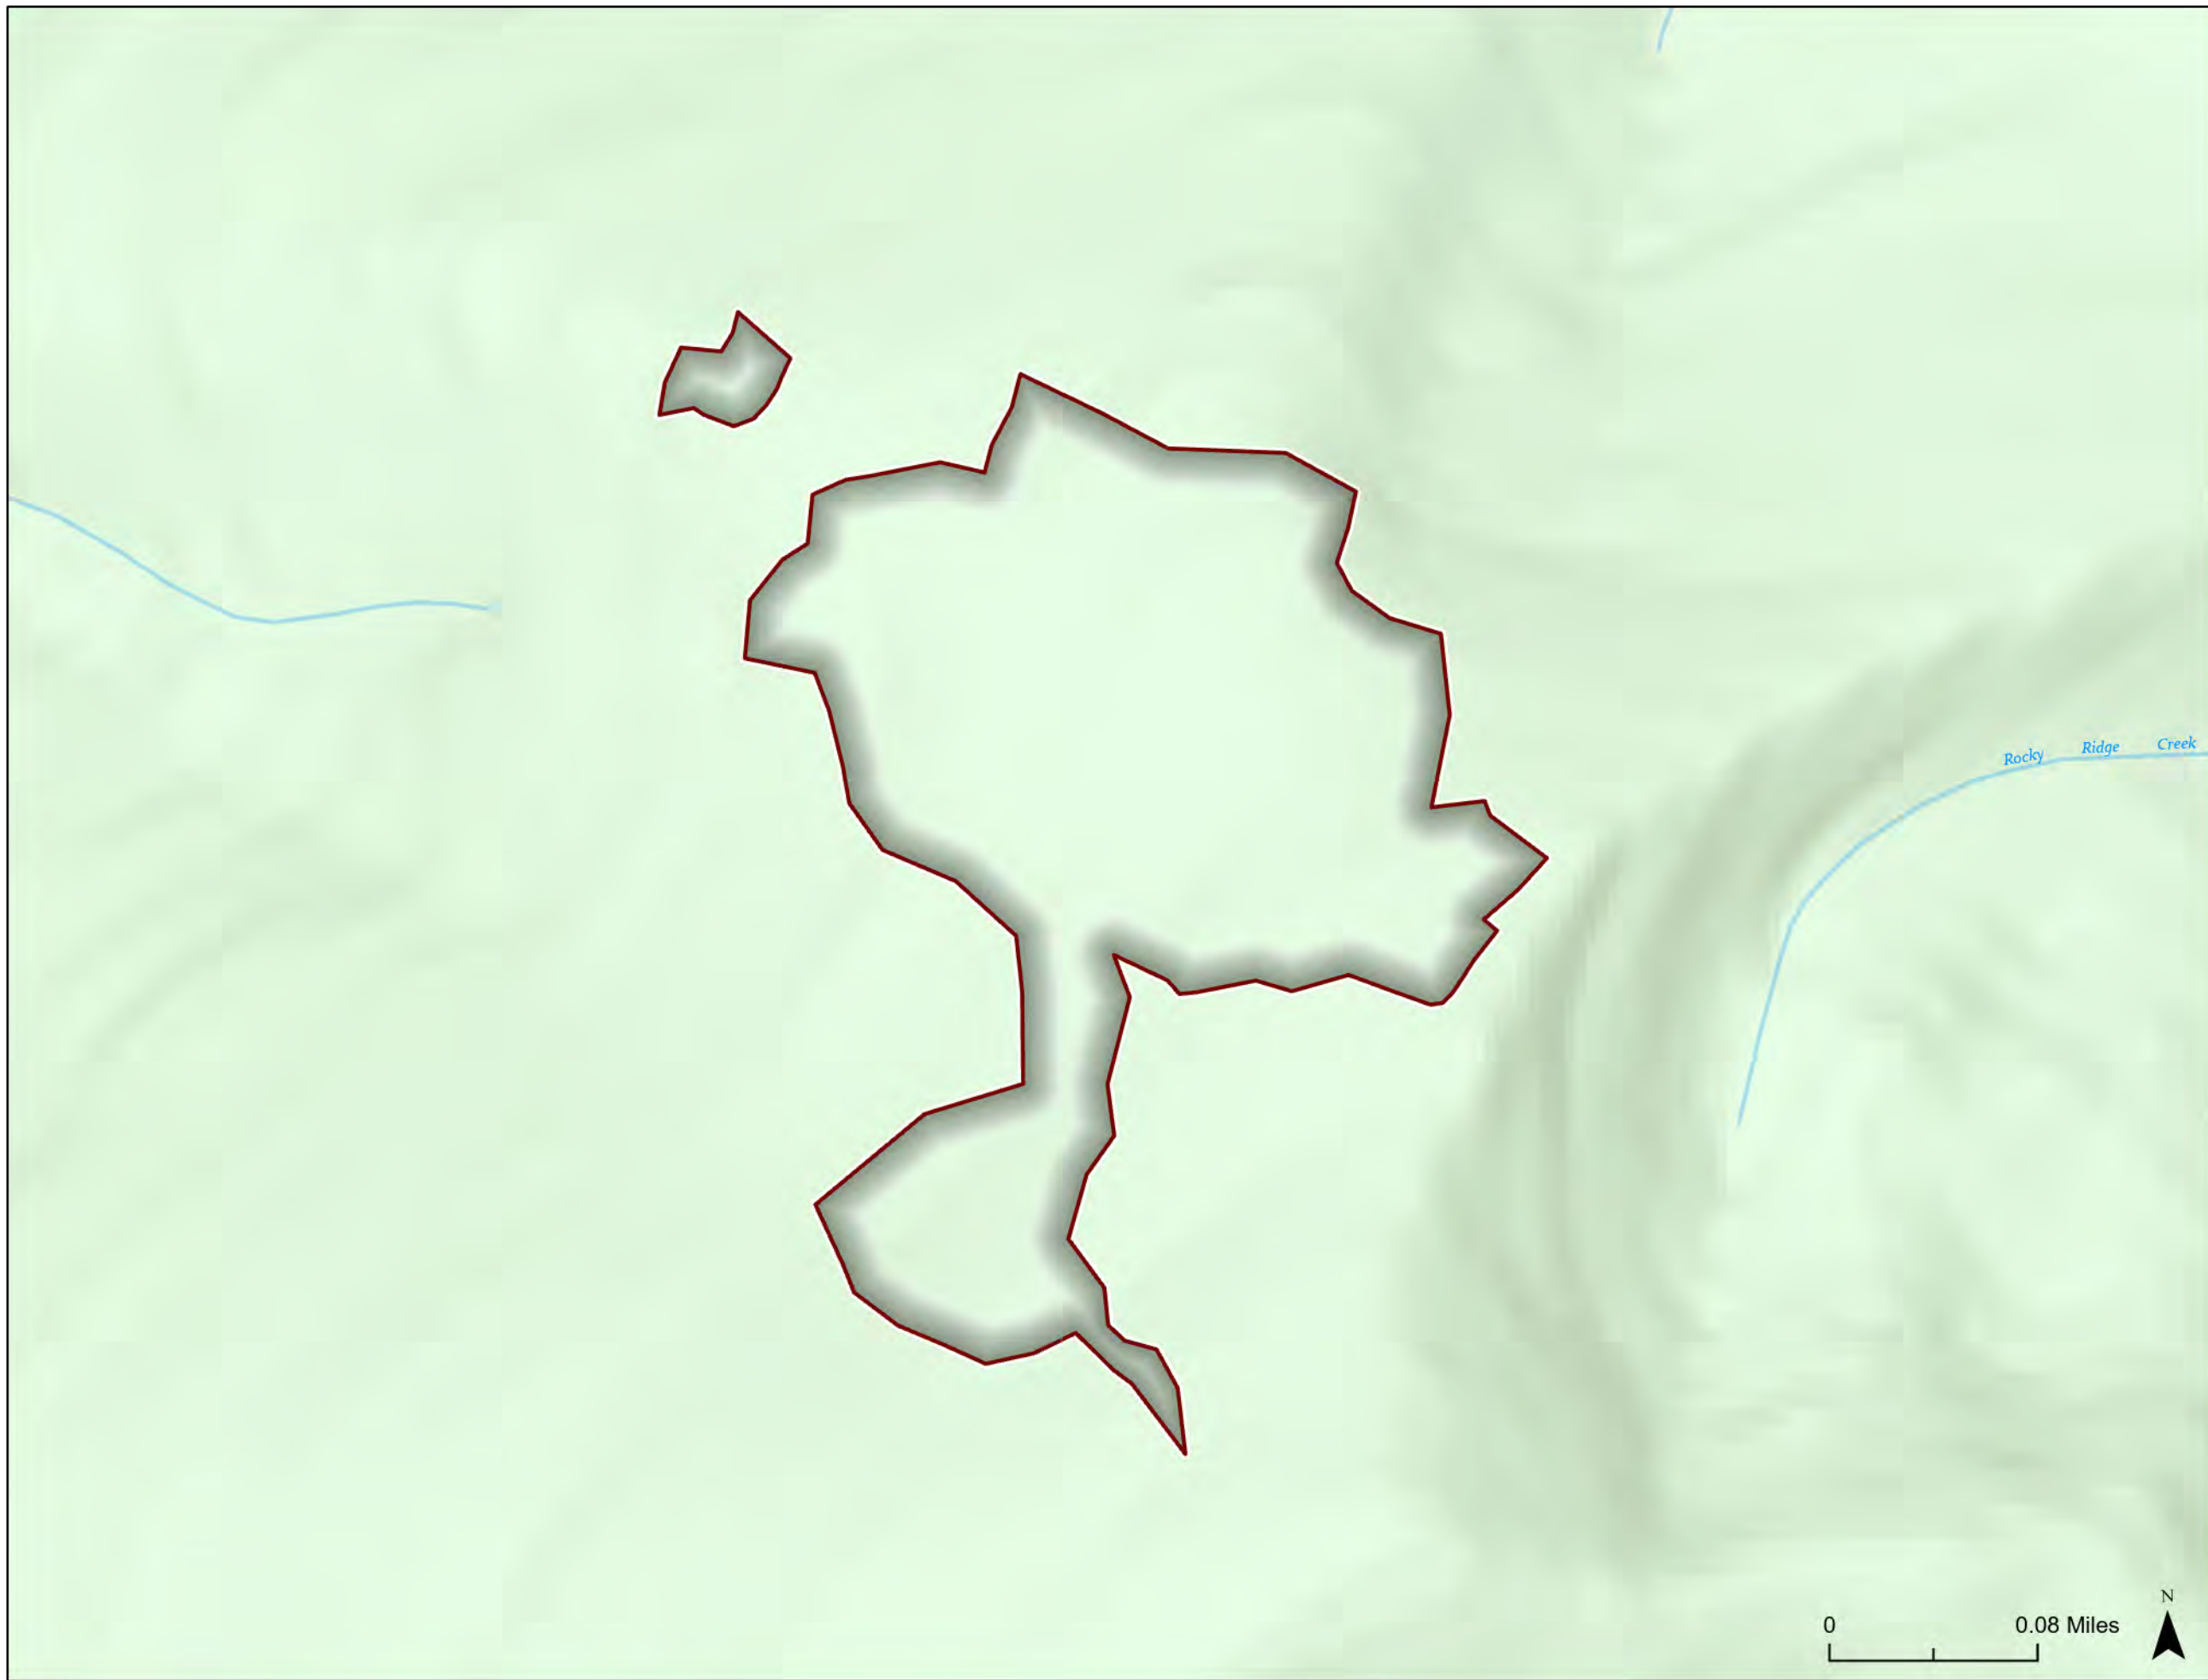

Storm Theatre Complex

ID-NCF-000742

August 19, 2021

Rocky 2 Ownership 37 Acres

Agency	Acres
US Forest Service	37