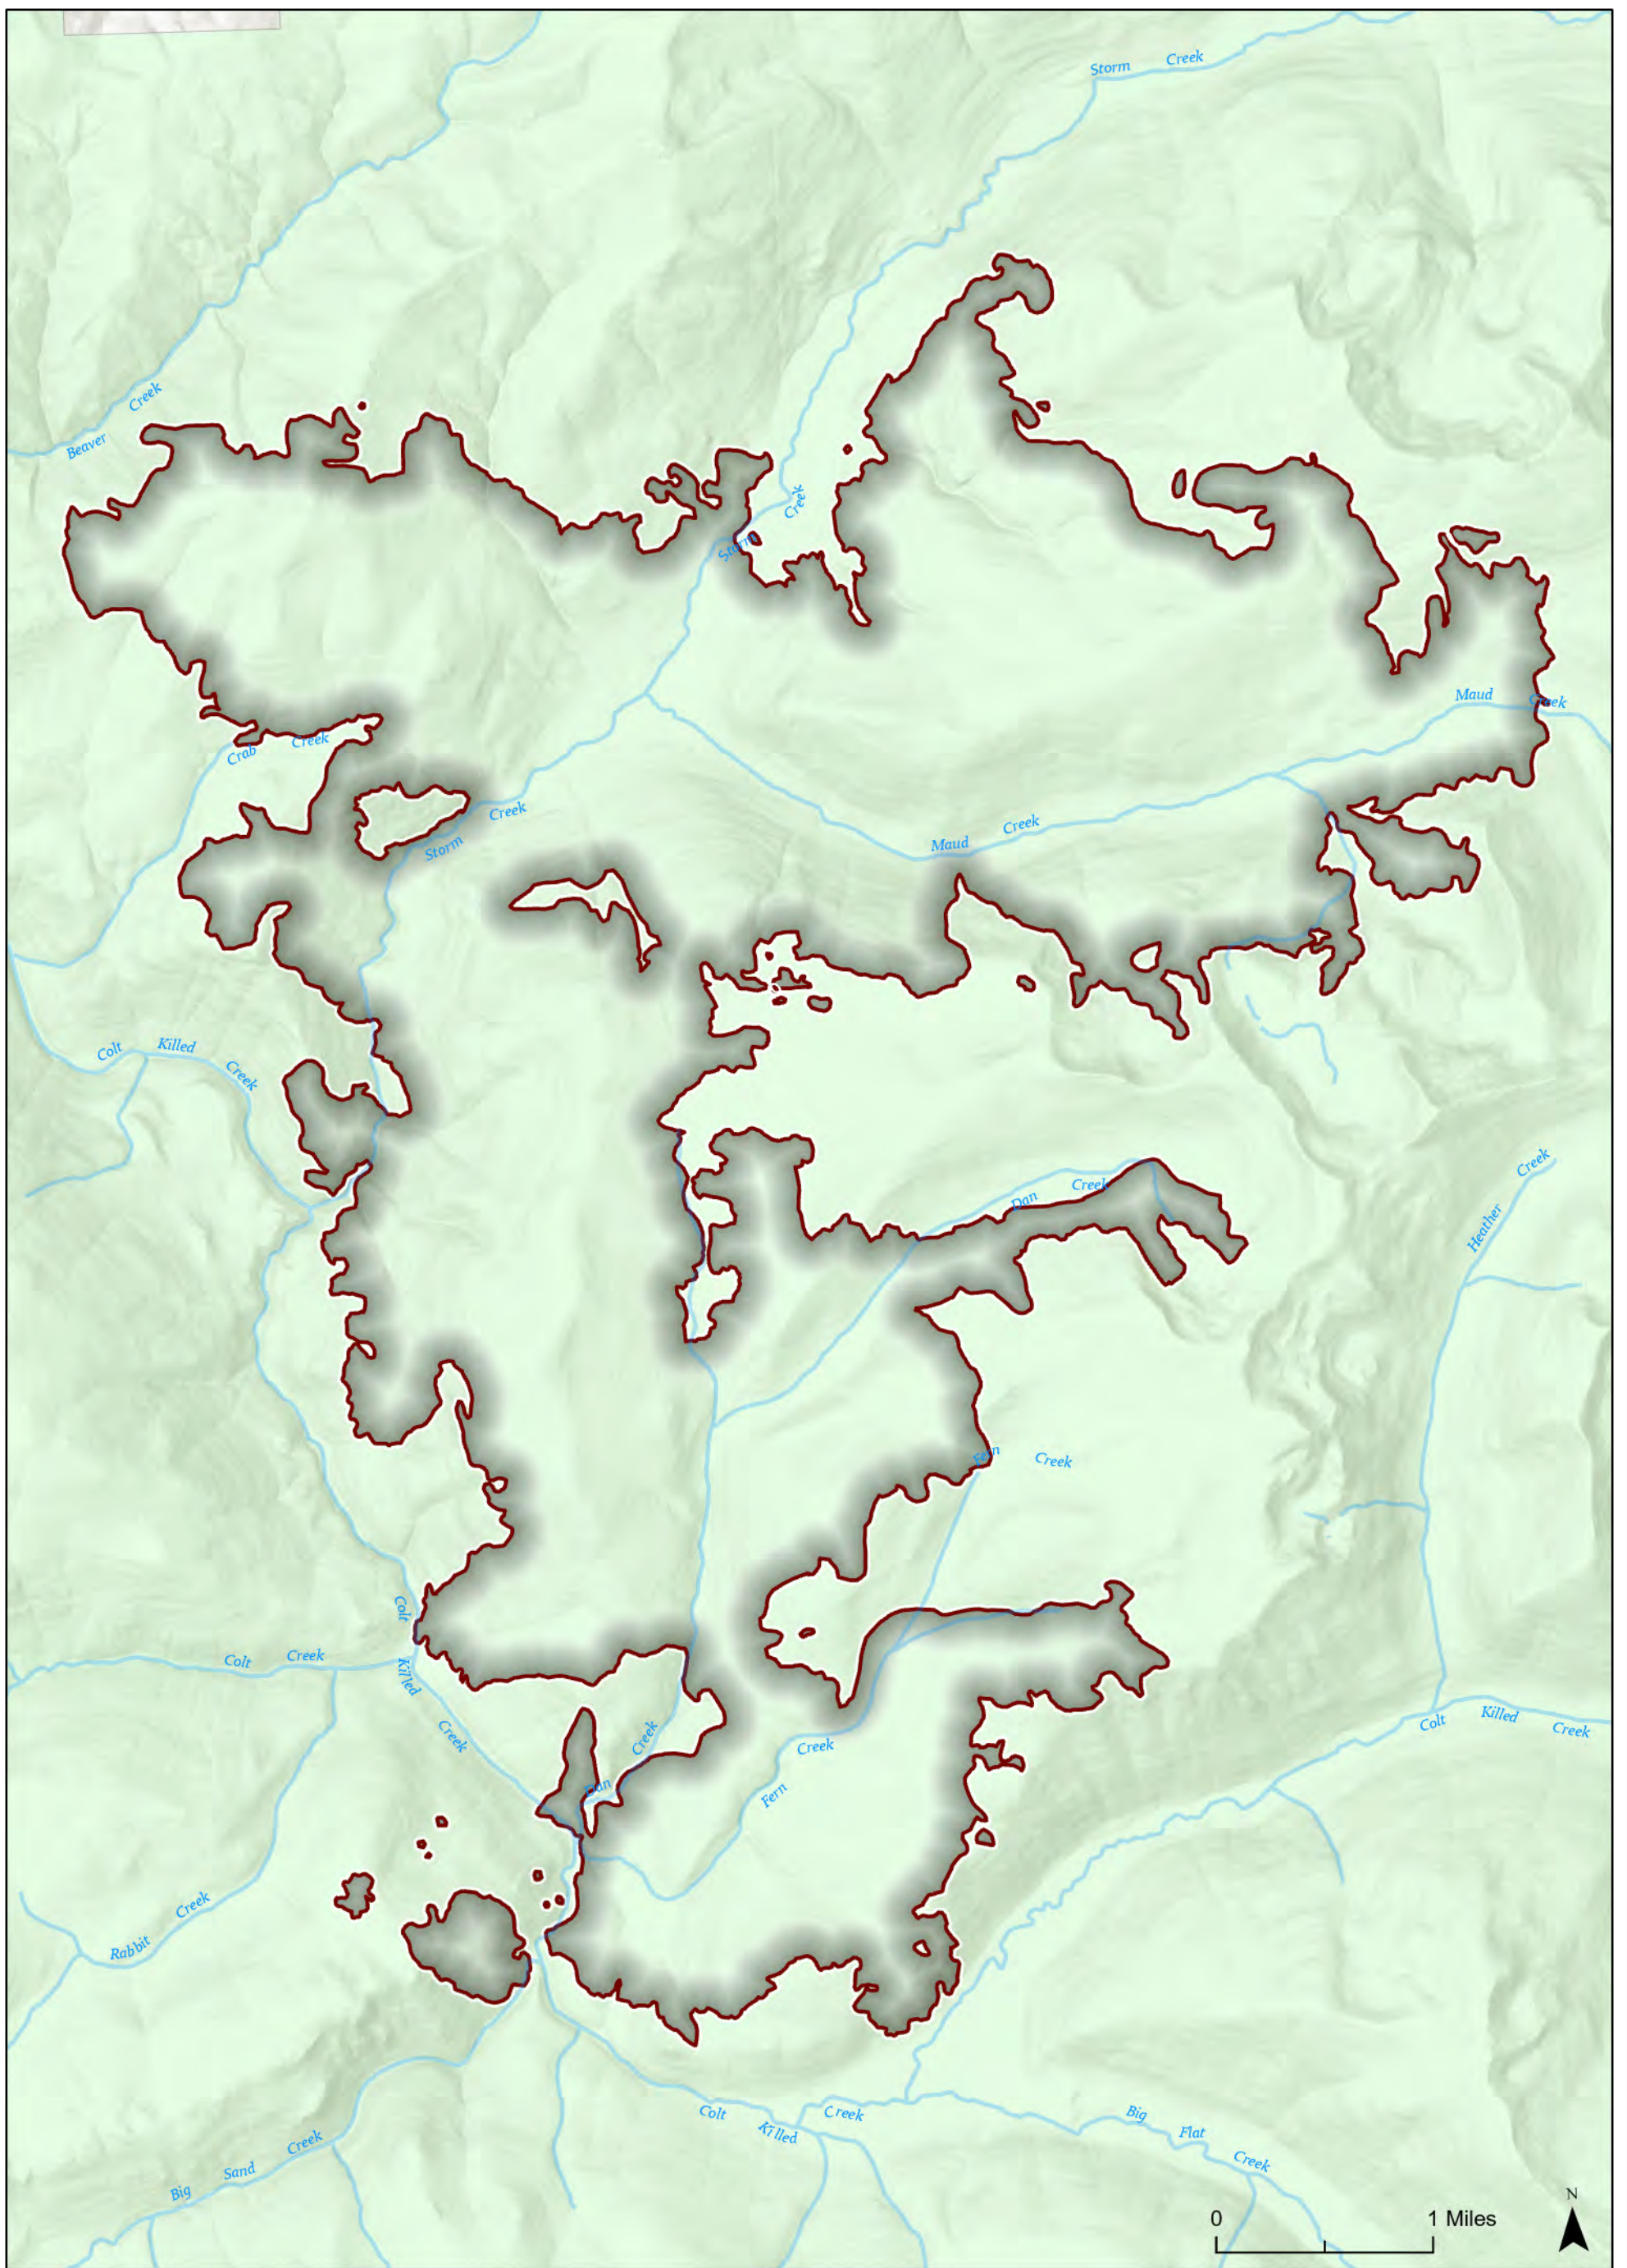

Storm Theatre Complex

ID-NCF-000742

August 19, 2021

Storm Creek Ownership

14,958 Acres

Agency	Acres
US Forest Service	14,958