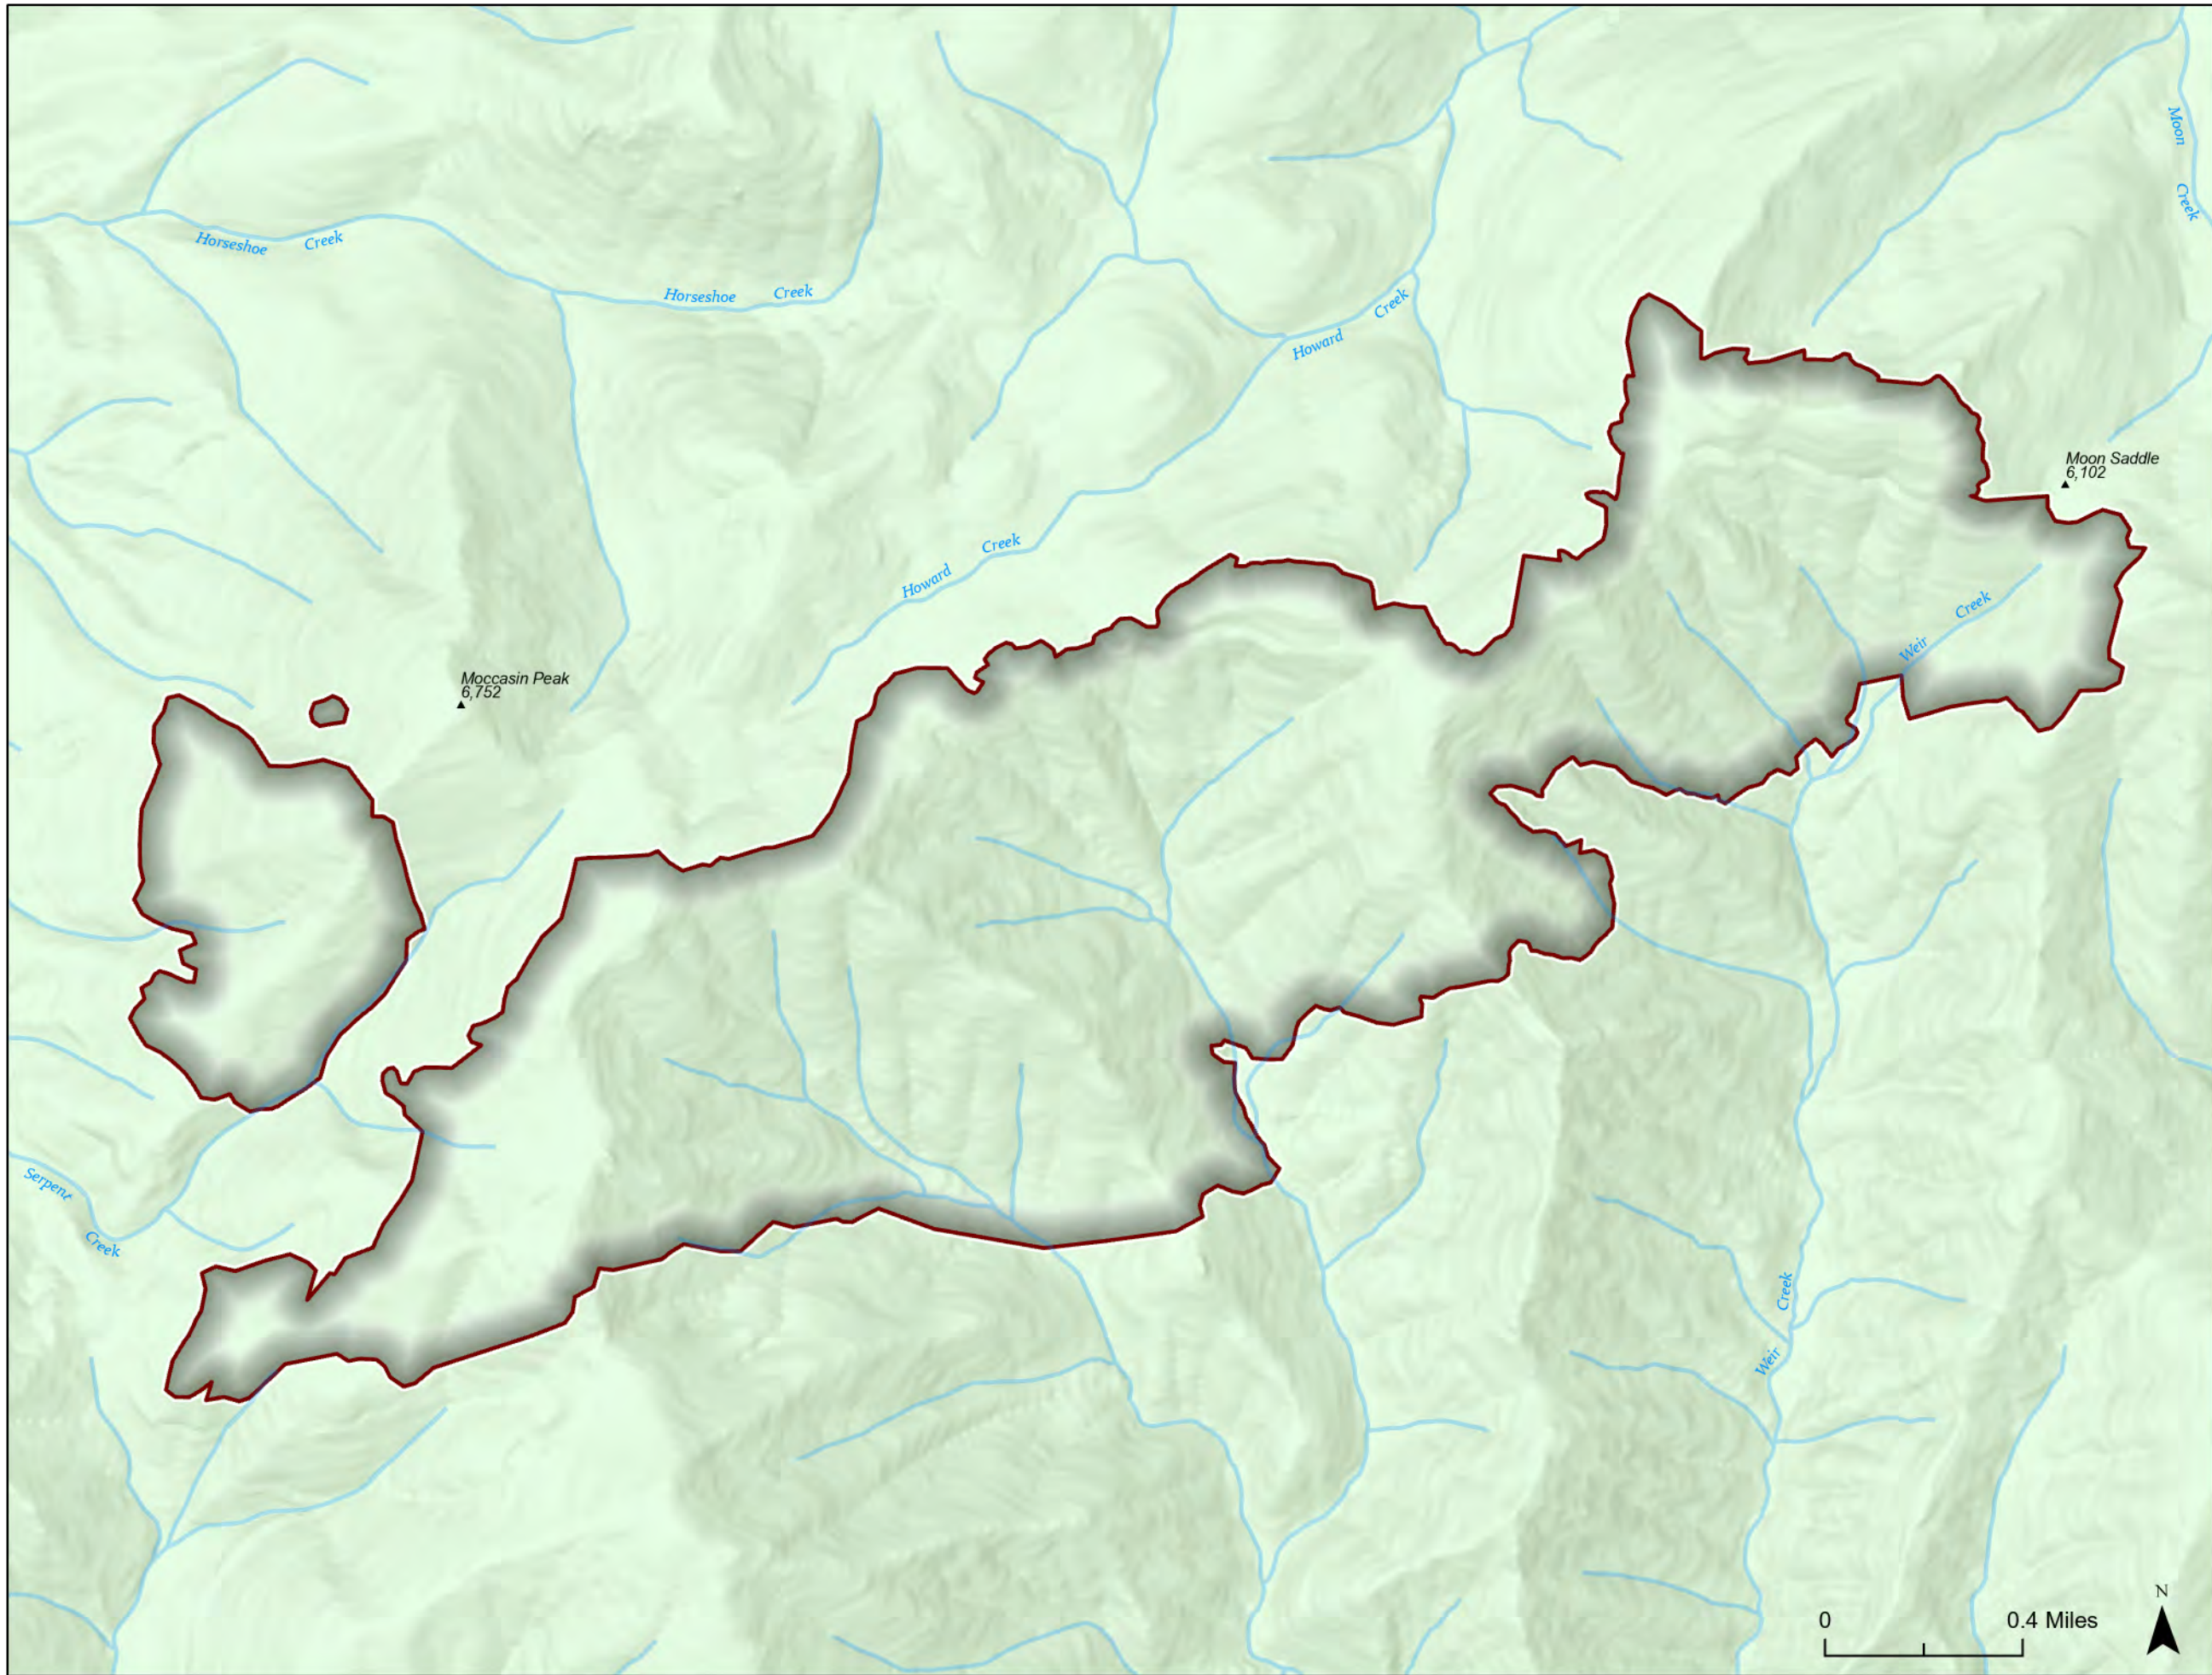

0 0.04 Miles

Storm Theatre Complex

ID-NCF-000742

August 19, 2021

Larson
Ownership
28 Acres

Agency	Acres
US Forest Service	28

0 0.06 Miles

Storm Theatre Complex