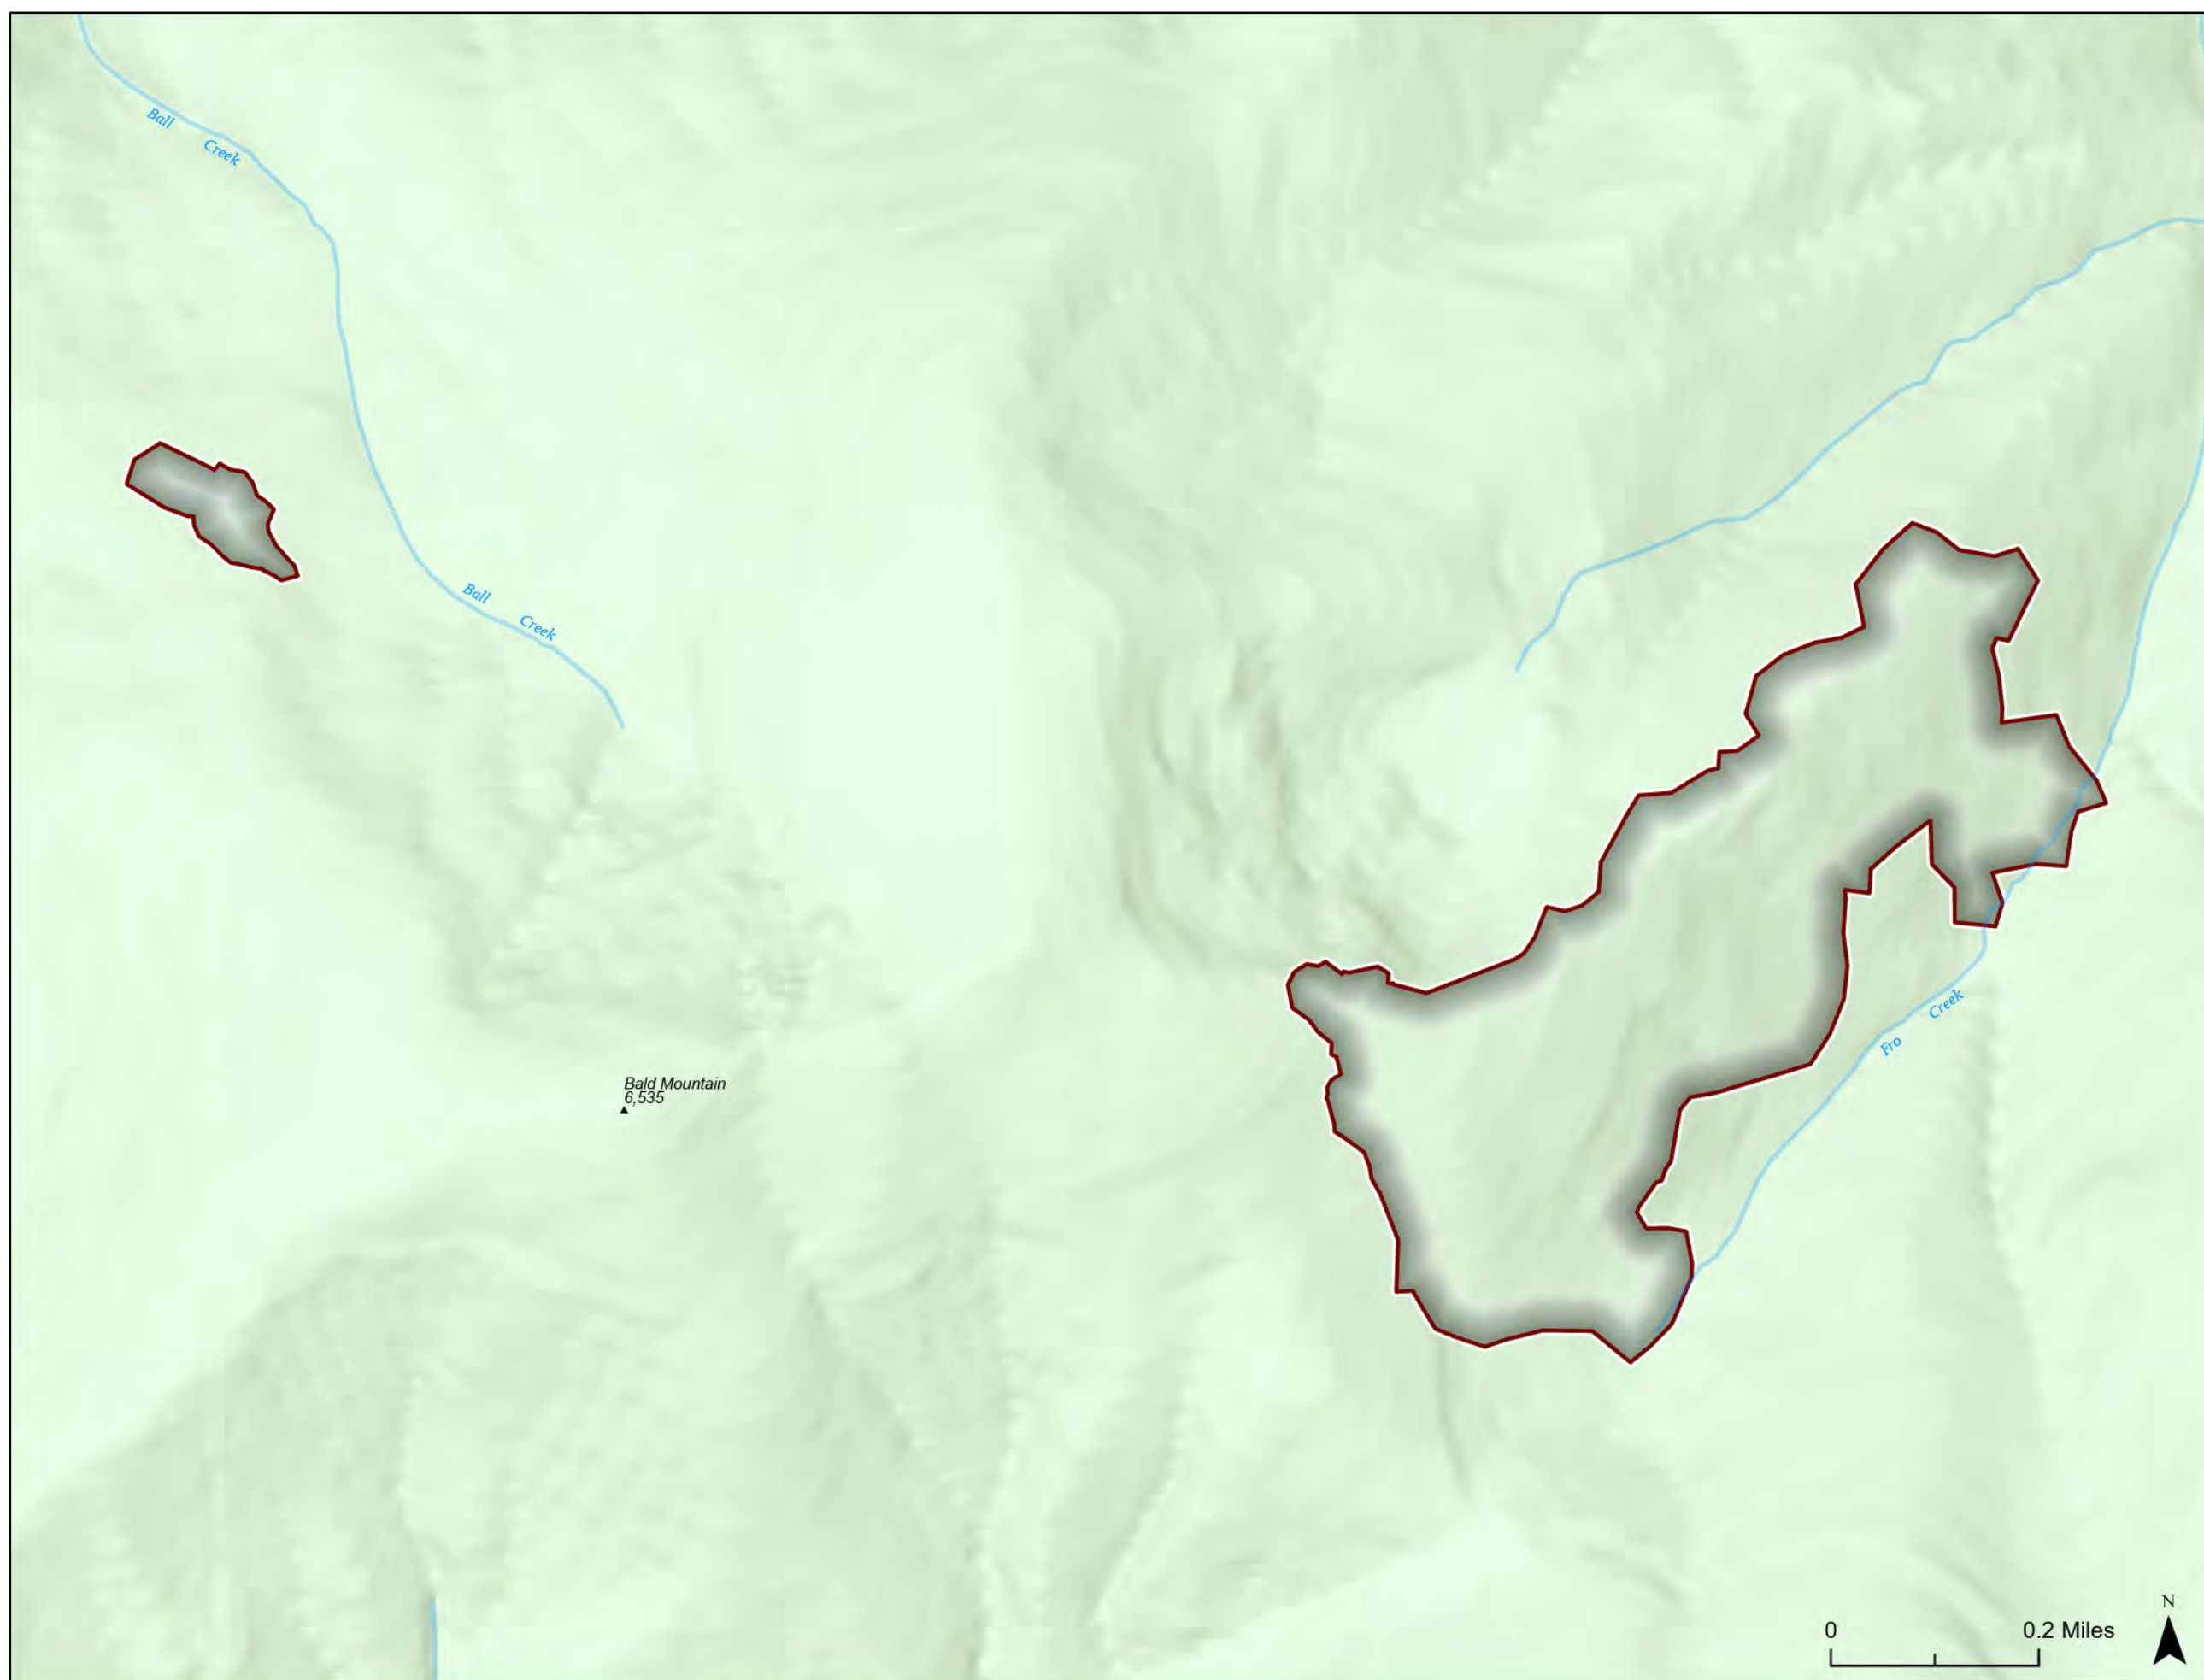

Storm Theatre Complex

ID-NCF-000742

August 19, 2021

Bald Mountain Ownership 159 Acres

Agency	Acres
US Forest Service	159