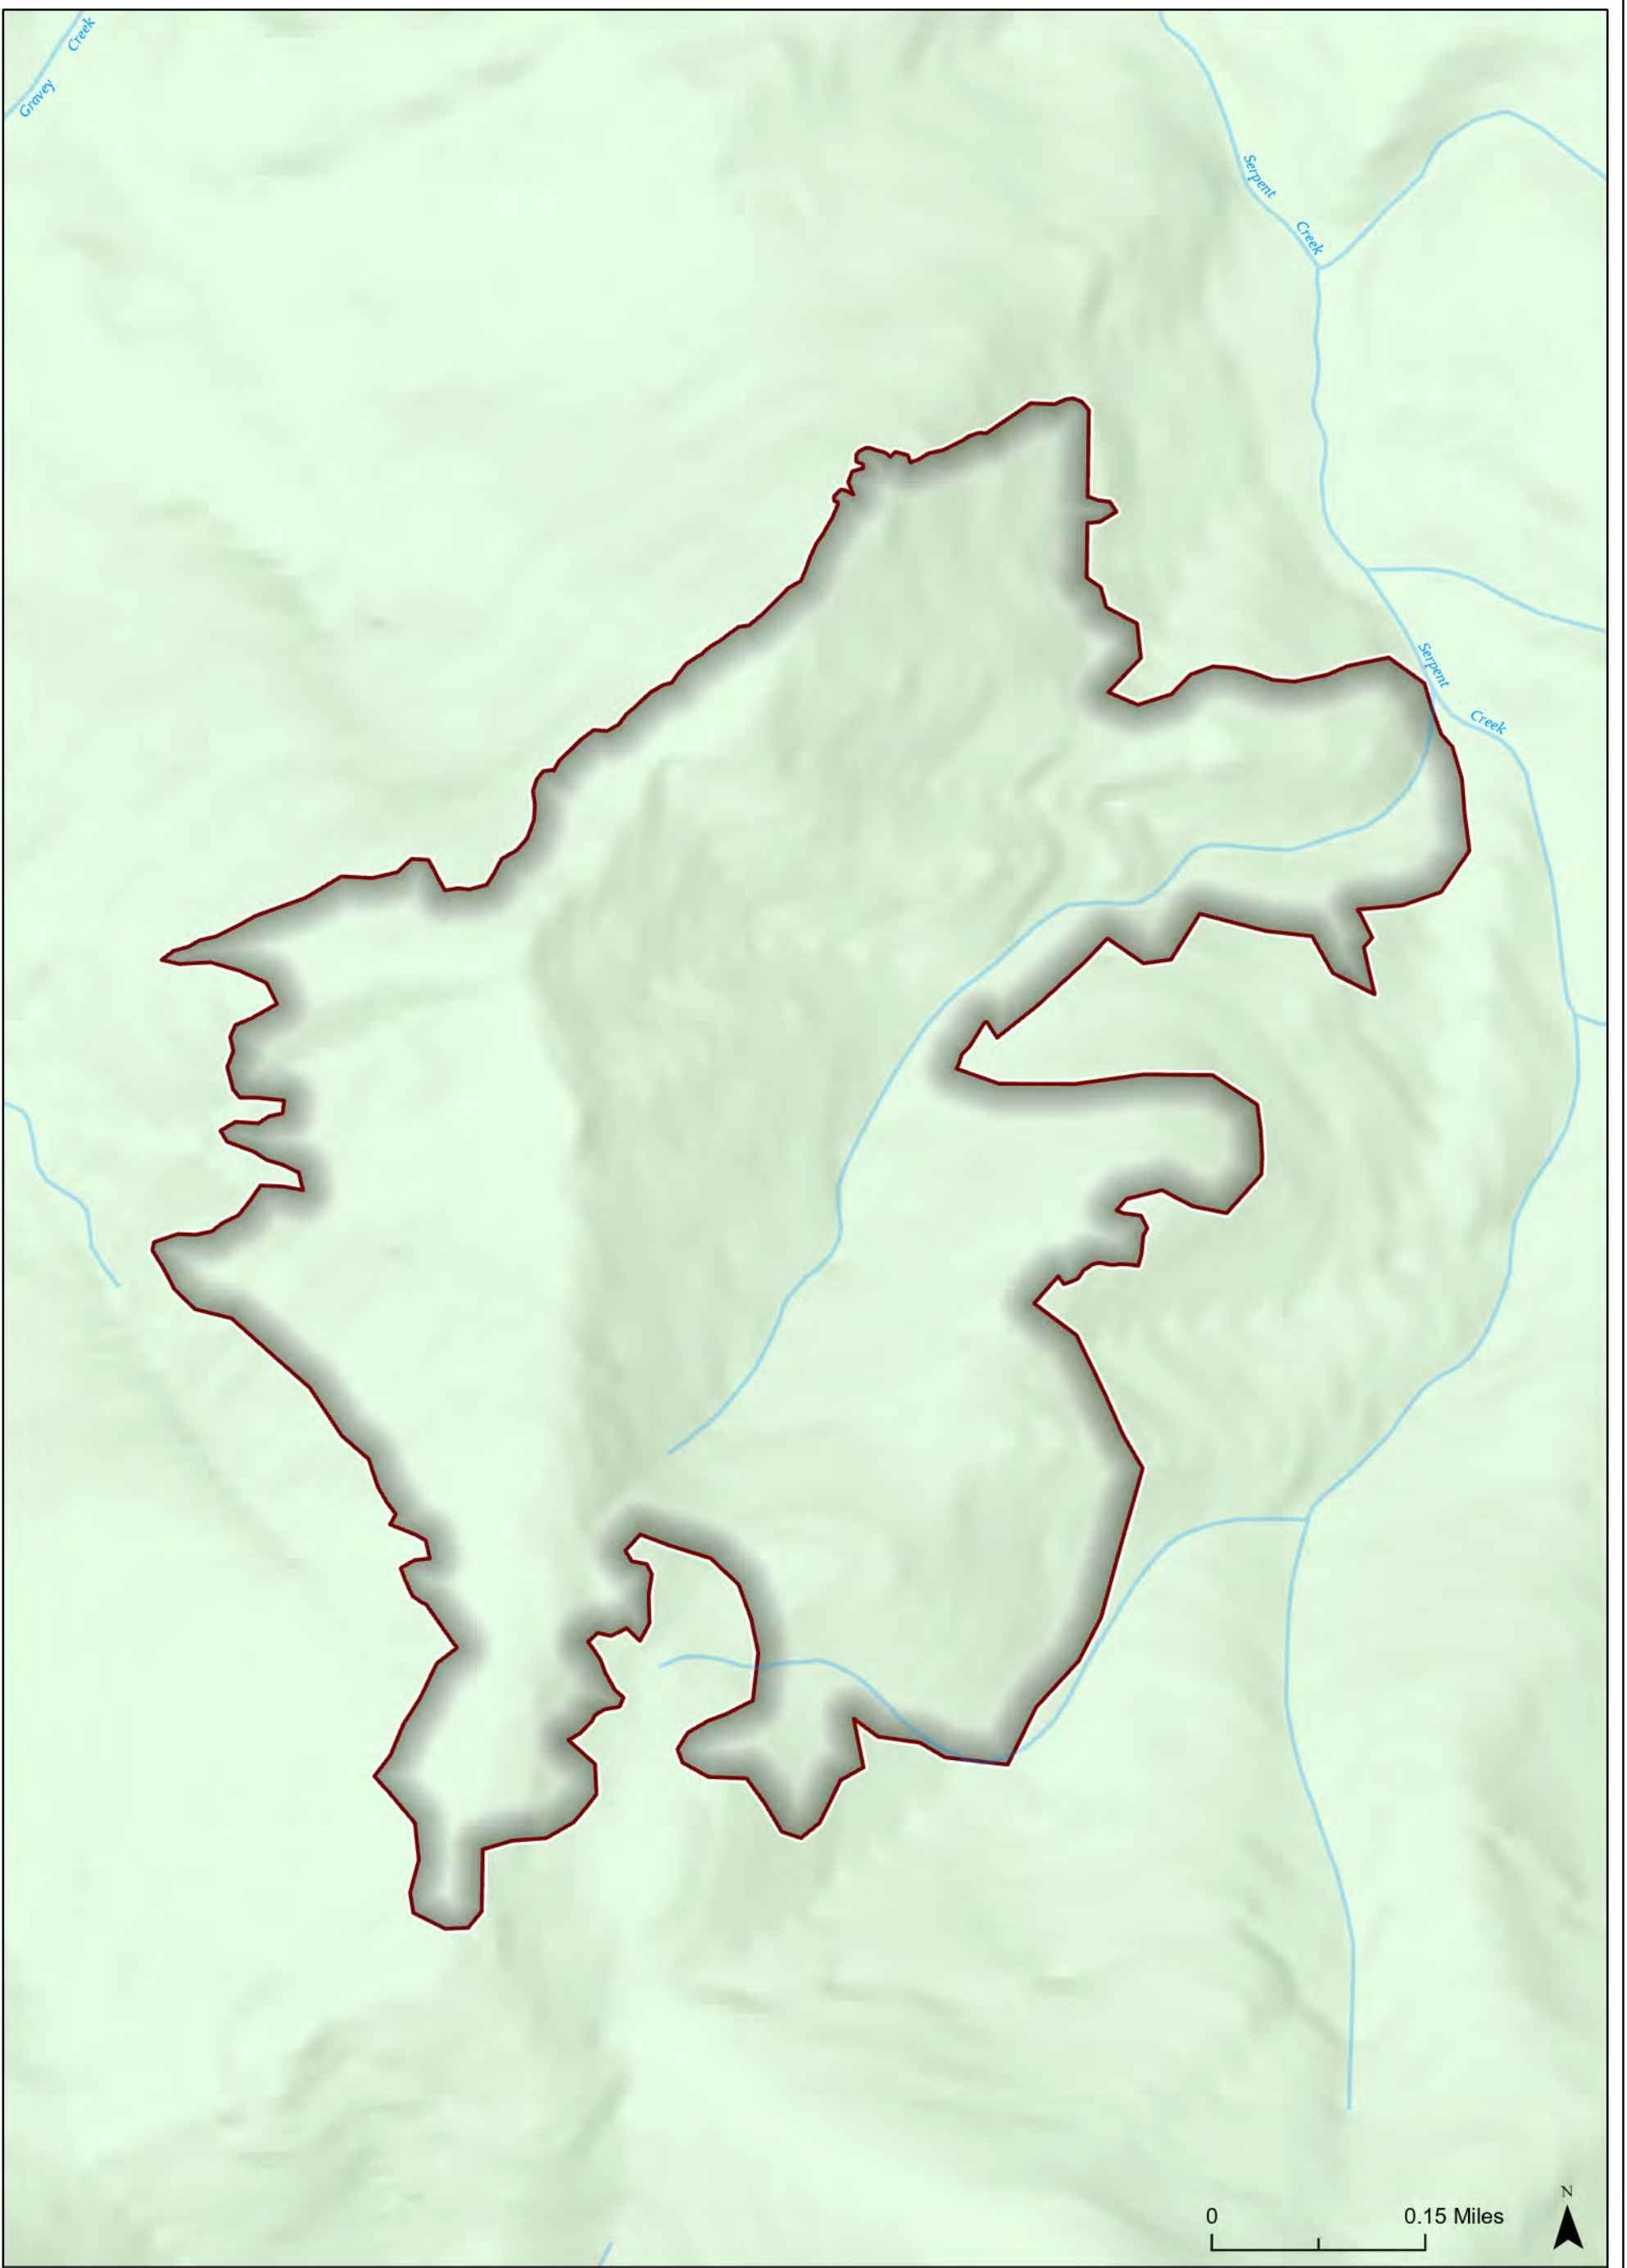

Storm Theatre Complex

ID-NCF-000742

August 19, 2021

Saddle Camp

Ownership

310 Acres

Agency	Acres
US Forest Service	310