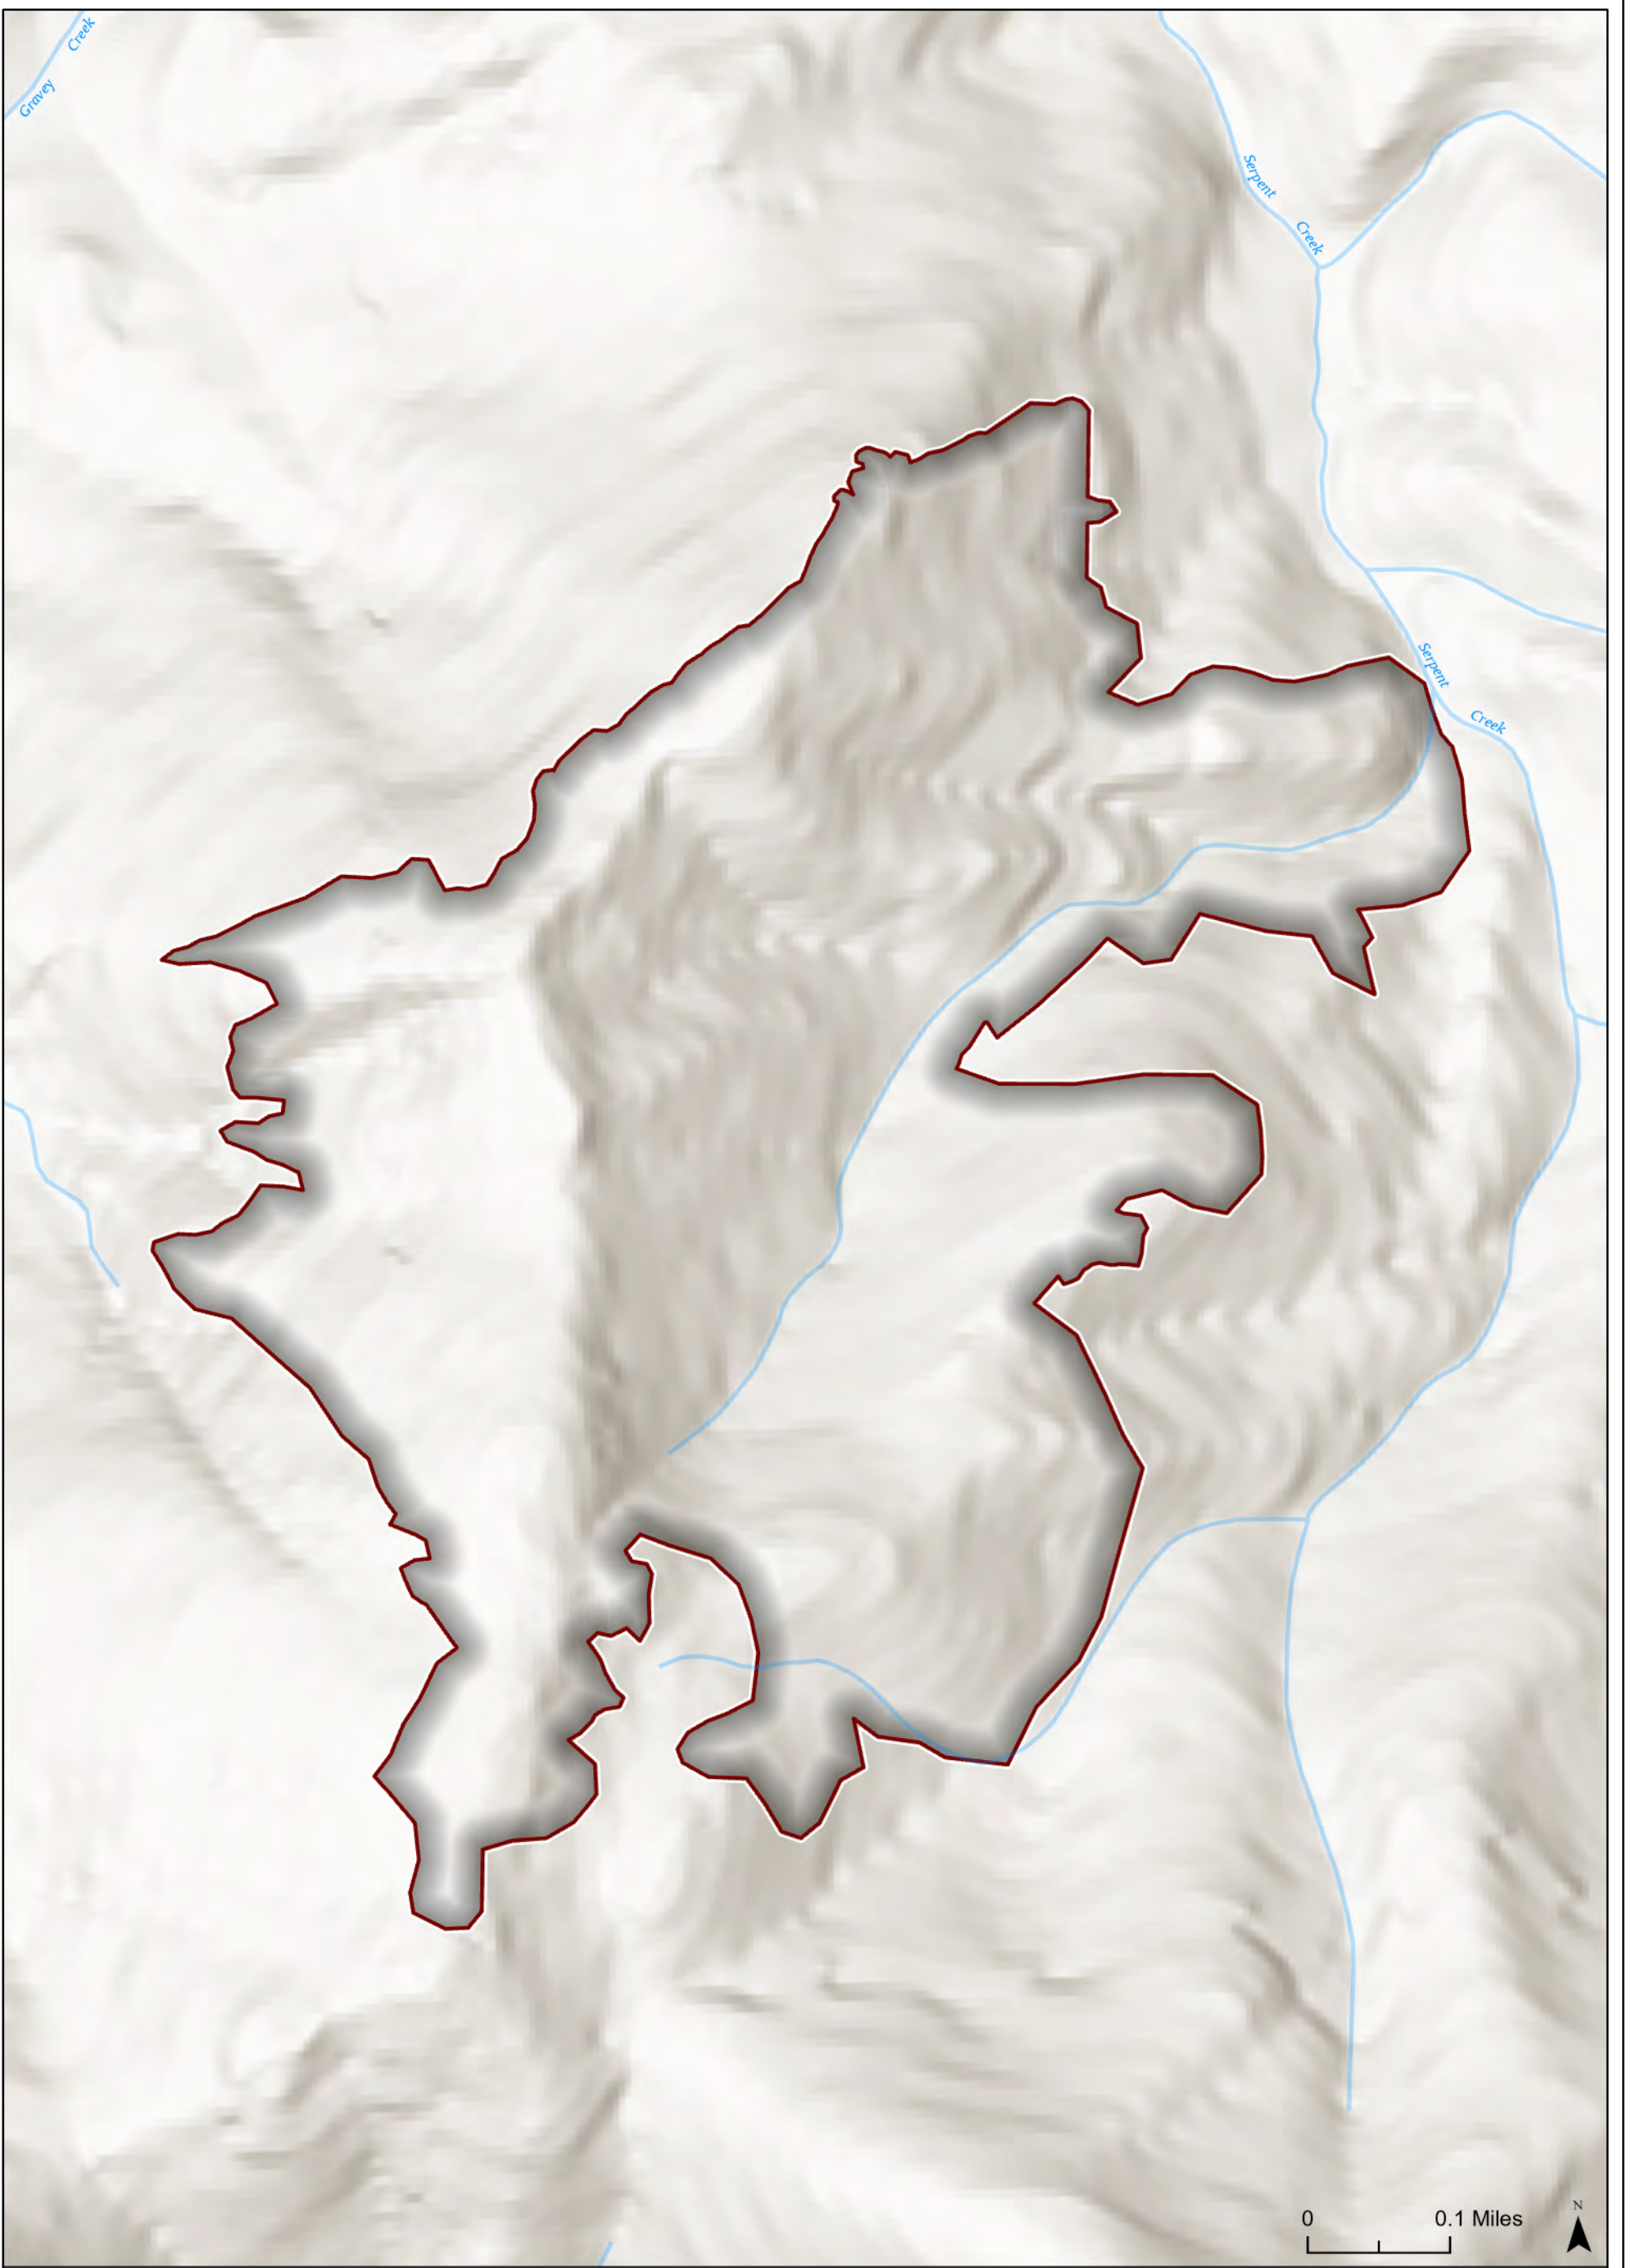

**Storm Theatre
Complex**

ID-NCF-000742

August 19, 2021

**Saddle Camp
Perimeter**

310 Acres