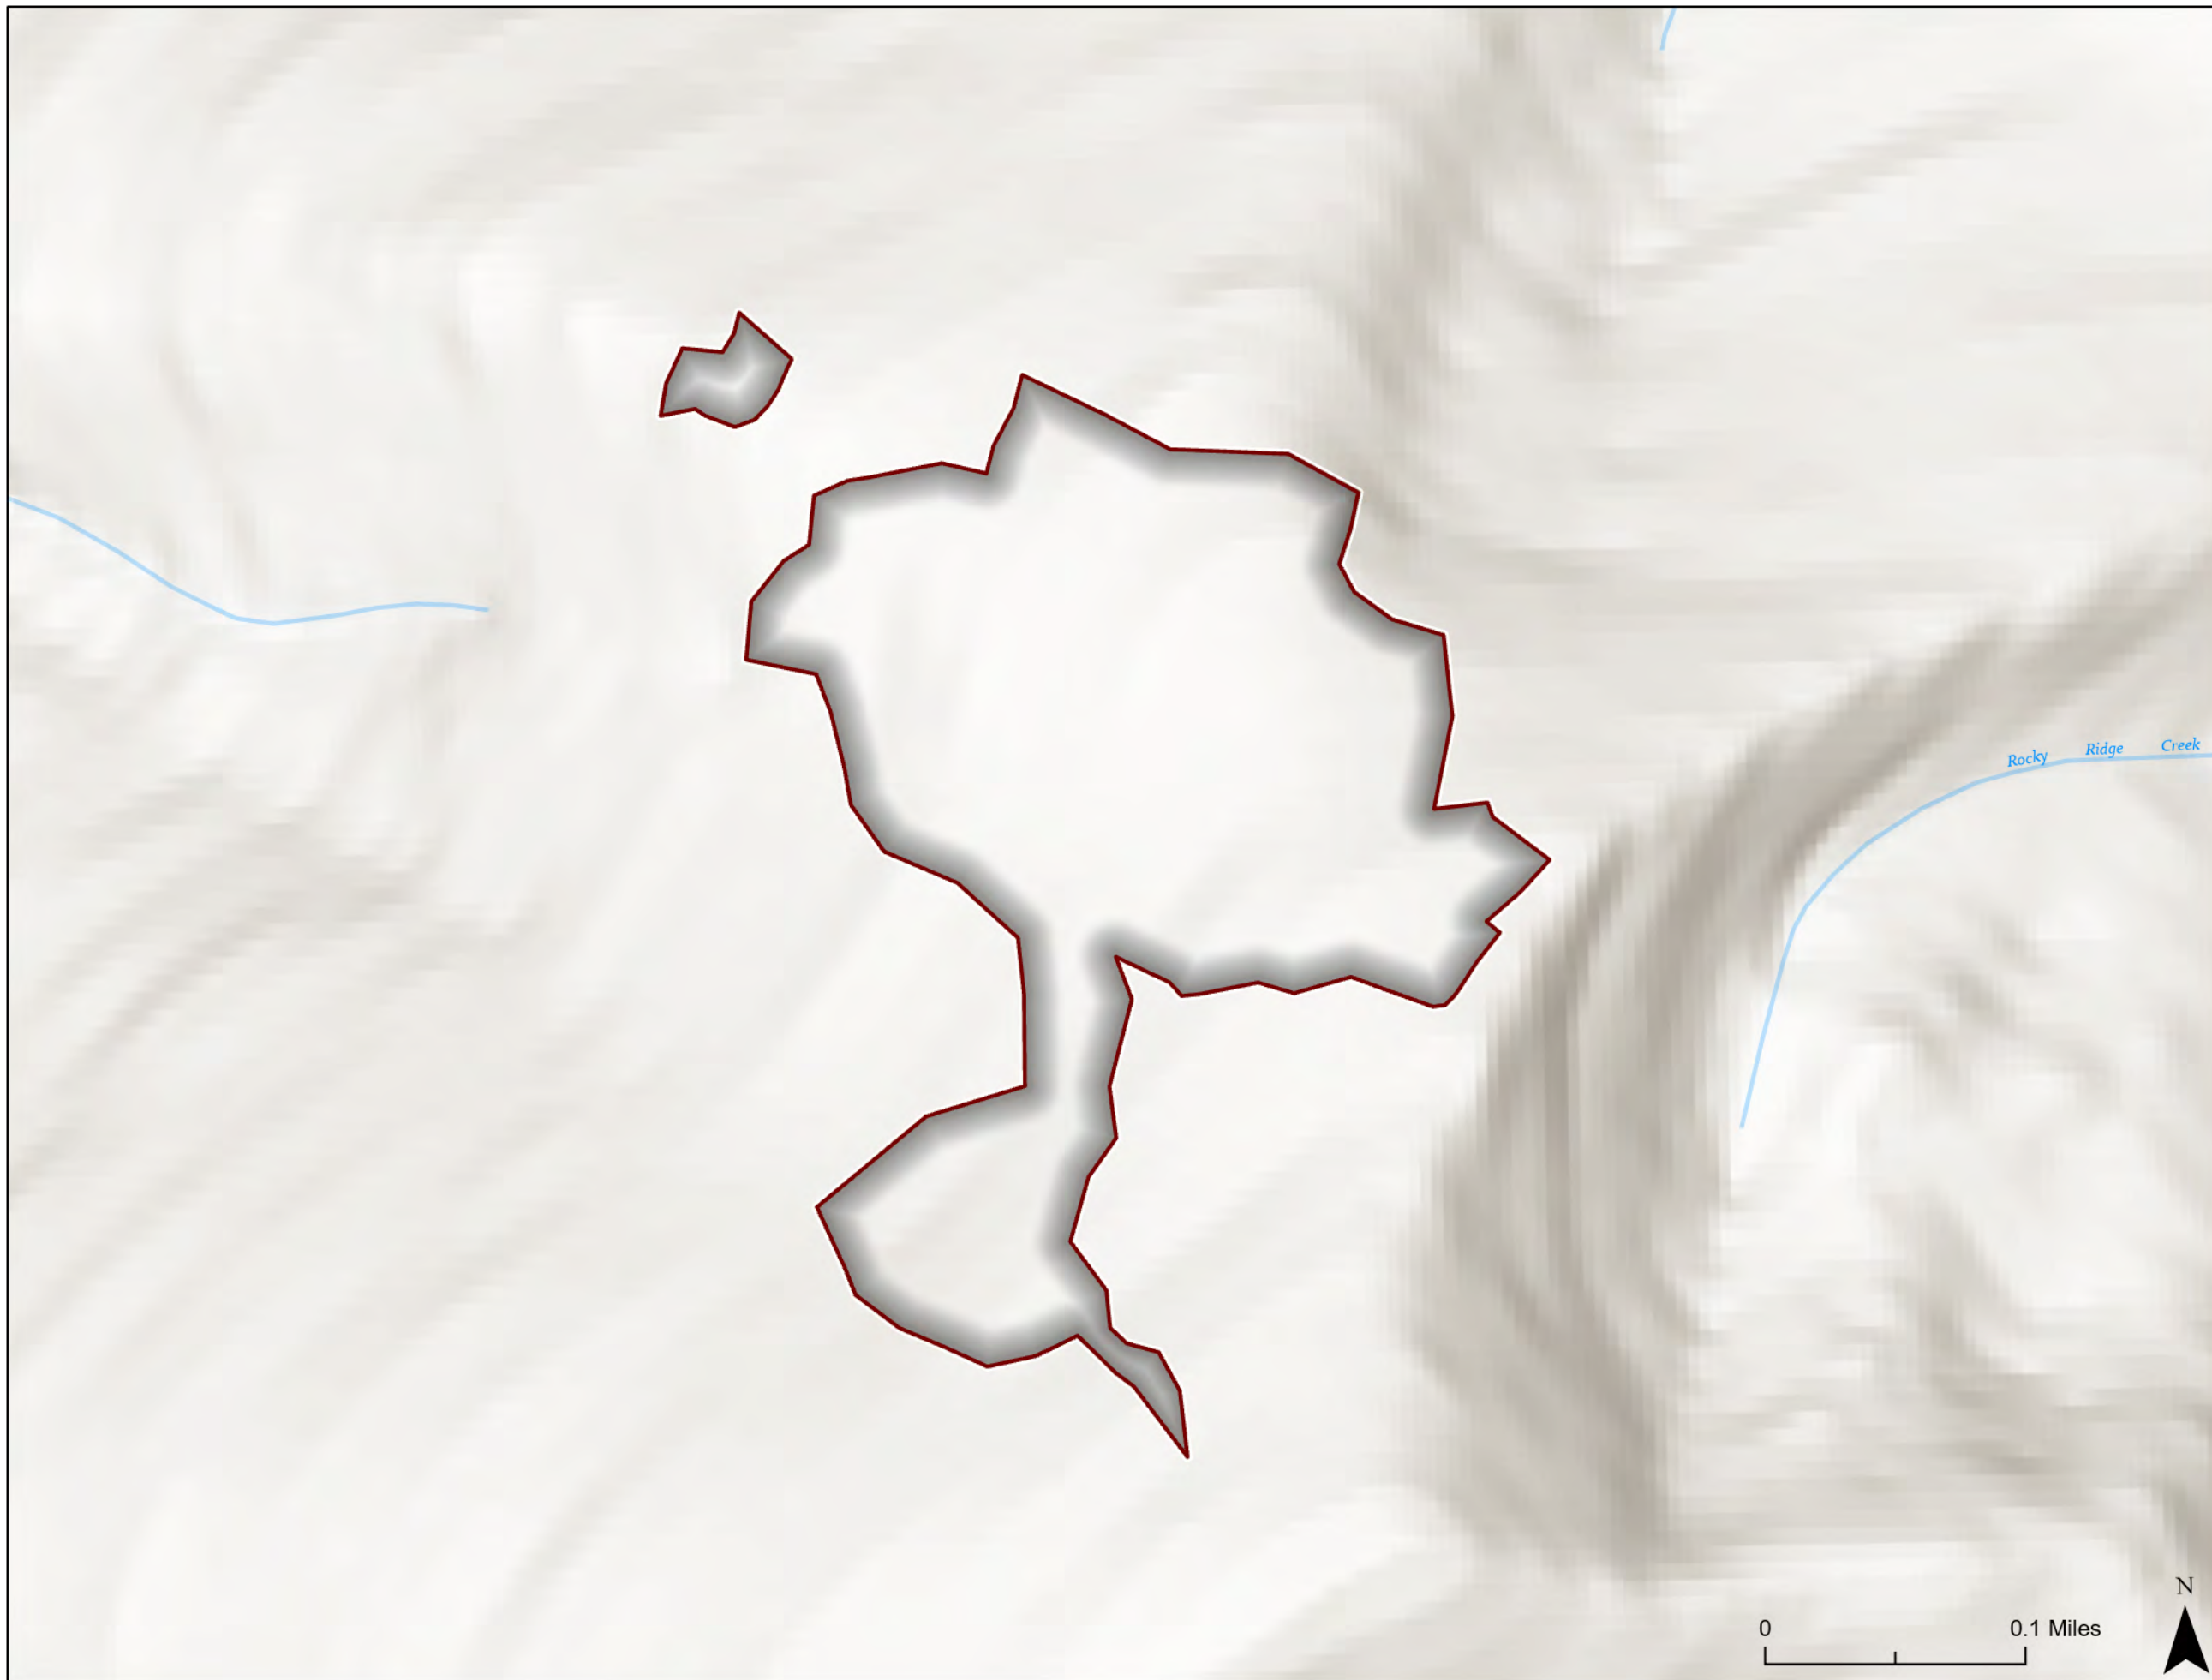

Storm Theatre Complex

ID-NCF-000742

August 19, 2021

Rocky 2
Perimeter
37 Acres