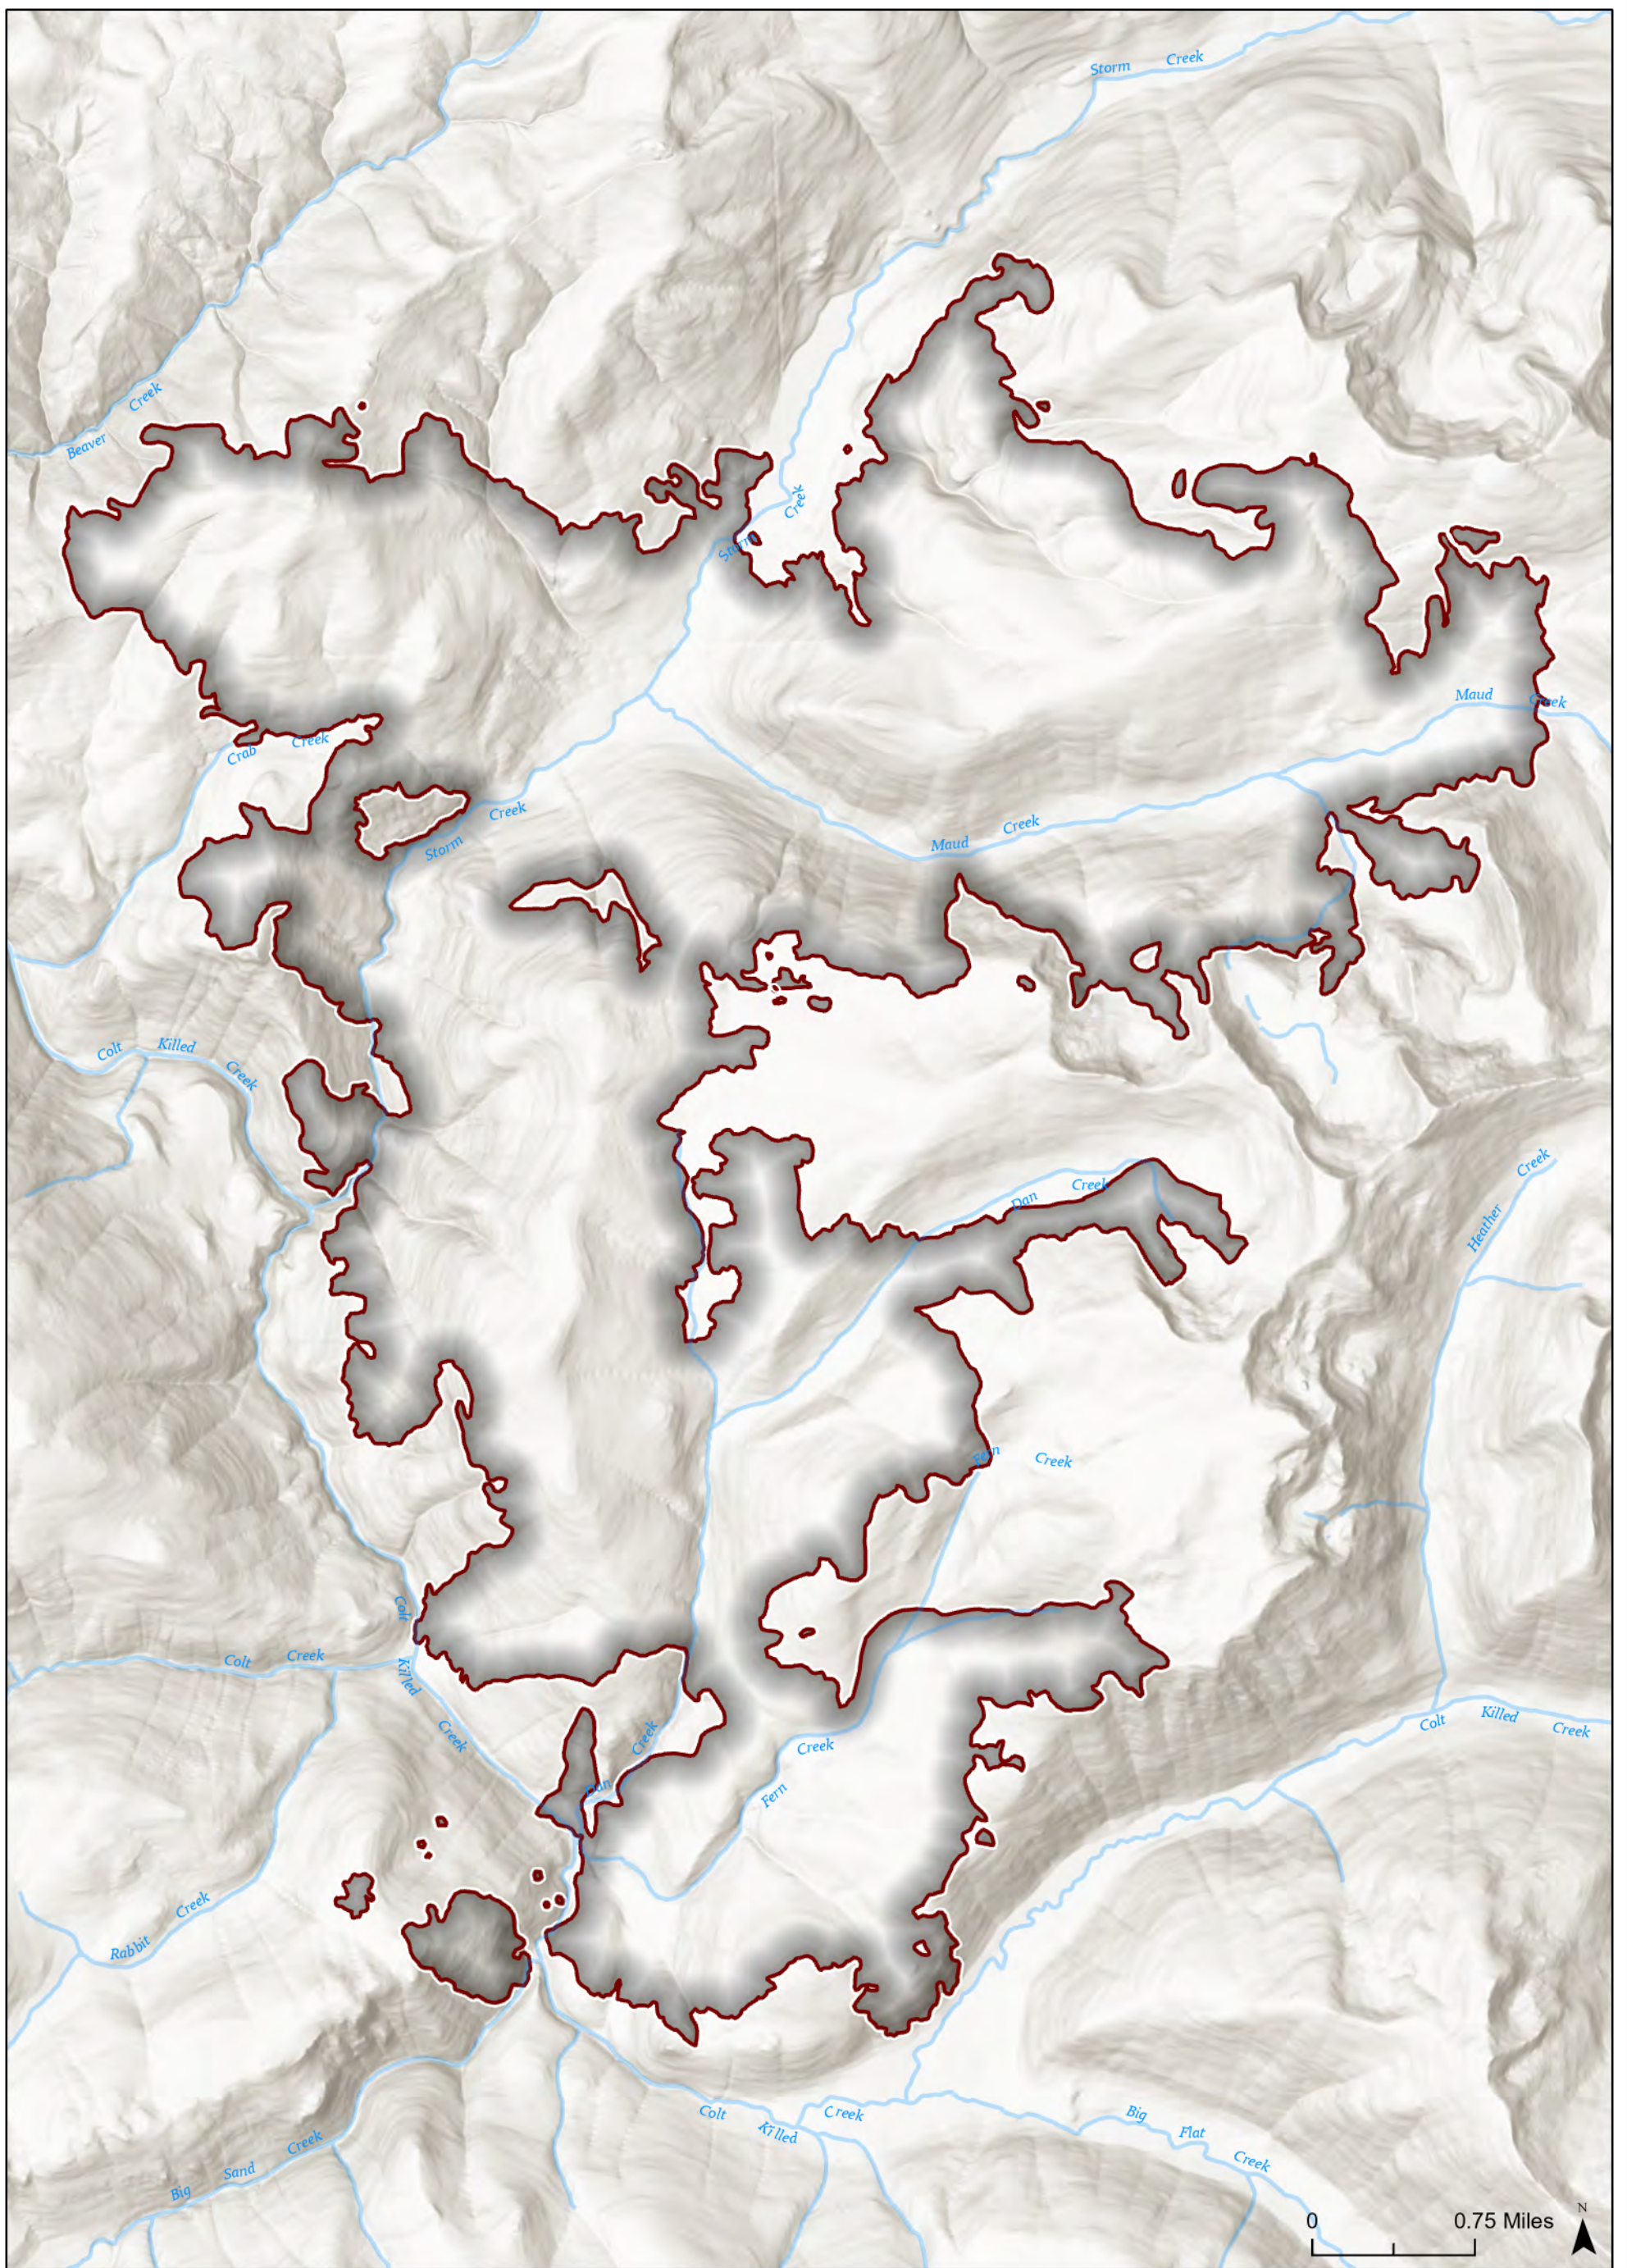

310 Acres

**Storm Theatre
Complex**

ID-NCF-000742

August 19, 2021

**Snow Creek
Perimeter**

991 Acres

**Storm Theatre
Complex**

ID-NCF-000742

August 19, 2021

Spud
Perimeter
360 Acres

Storm Theatre Complex

ID-NCF-000742

August 19, 2021

Storm Creek Perimeter

14,958 Acres

Storm Theatre Complex