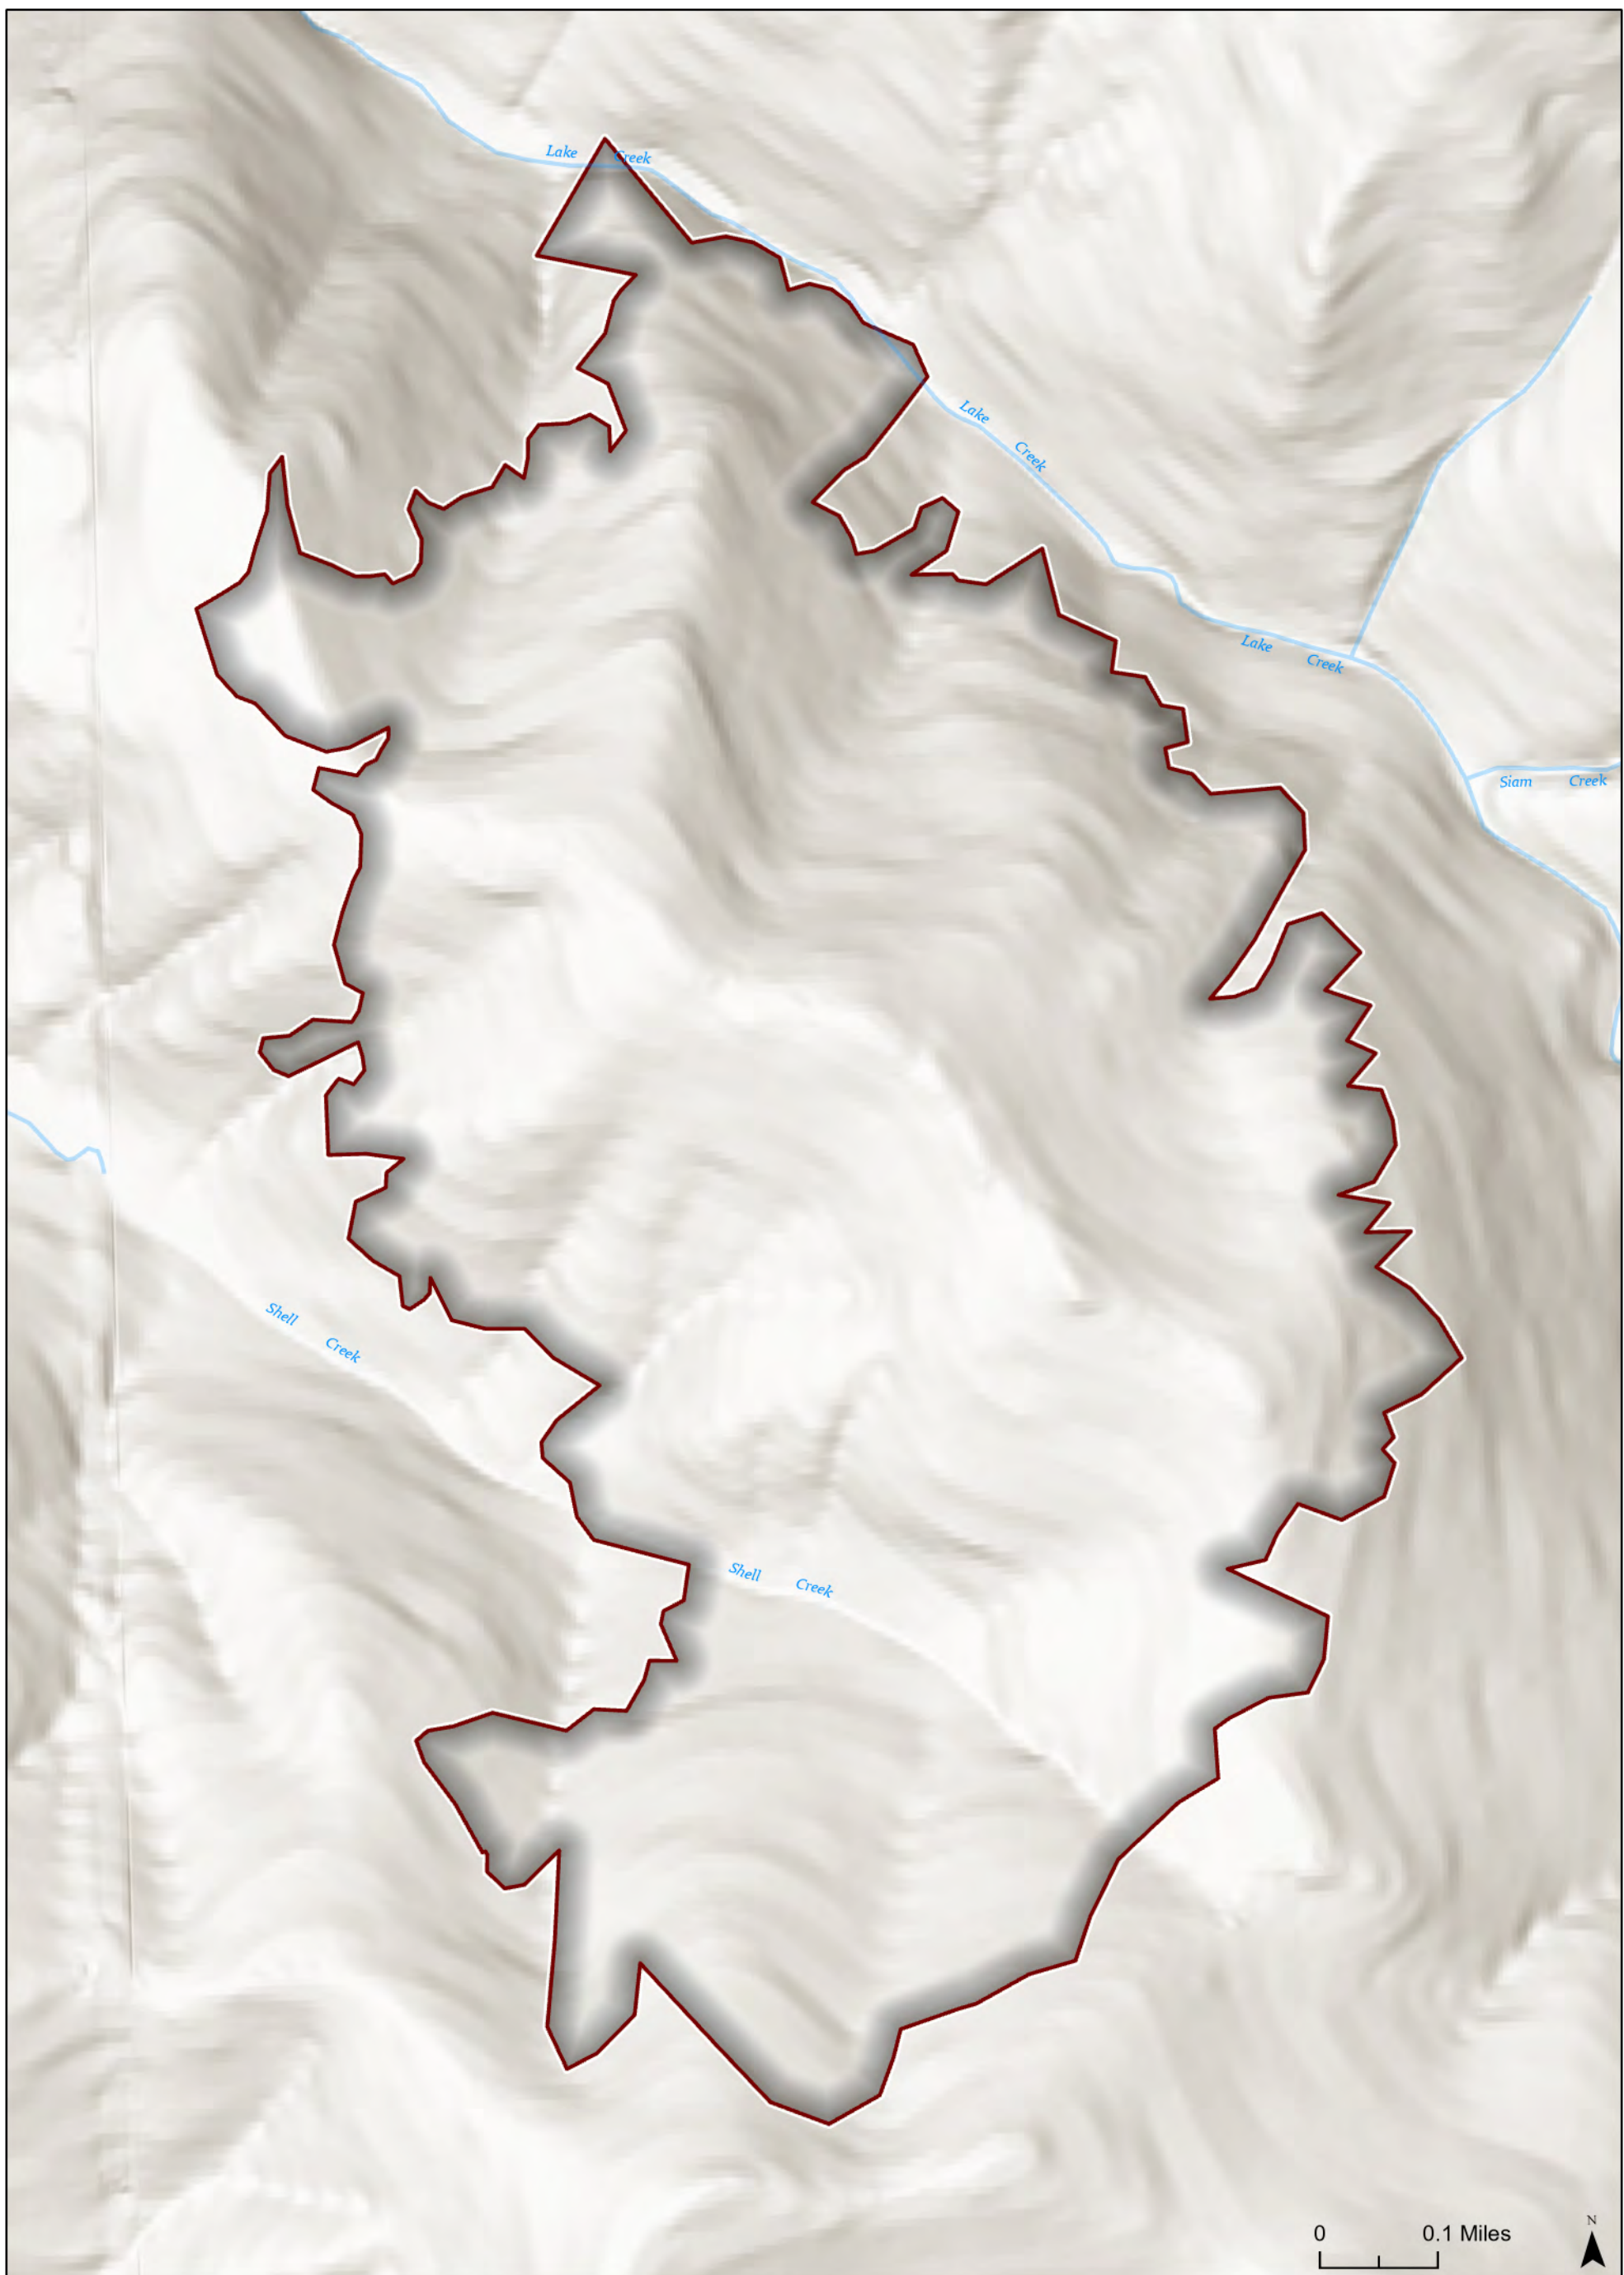

Storm Theatre Complex

ID-NCF-000742

August 19, 2021

Ashpile
Perimeter
130 Acres

0 0.1 Miles

Storm Theatre Complex

ID-NCF-000742

August 19, 2021

ID-NCF-000742

August 19, 2021

Bear Creek Perimeter

3 Acres

0 0.03 Miles

Storm Theatre Complex

ID-NCF-000742

August 19, 2021

Copper
Perimeter
100 Acres

Storm Theatre Complex

ID-NCF-000742

August 19, 2021

Cow Creek Perimeter

2 Acres

0 0.03 Miles

**Storm Theatre
Complex**

August 19, 2021

Monroe Lake
Perimeter

668 Acres

Storm Theatre Complex

ID-NCF-000742

August 19, 2021

Mutt Creek Perimeter

23 Acres