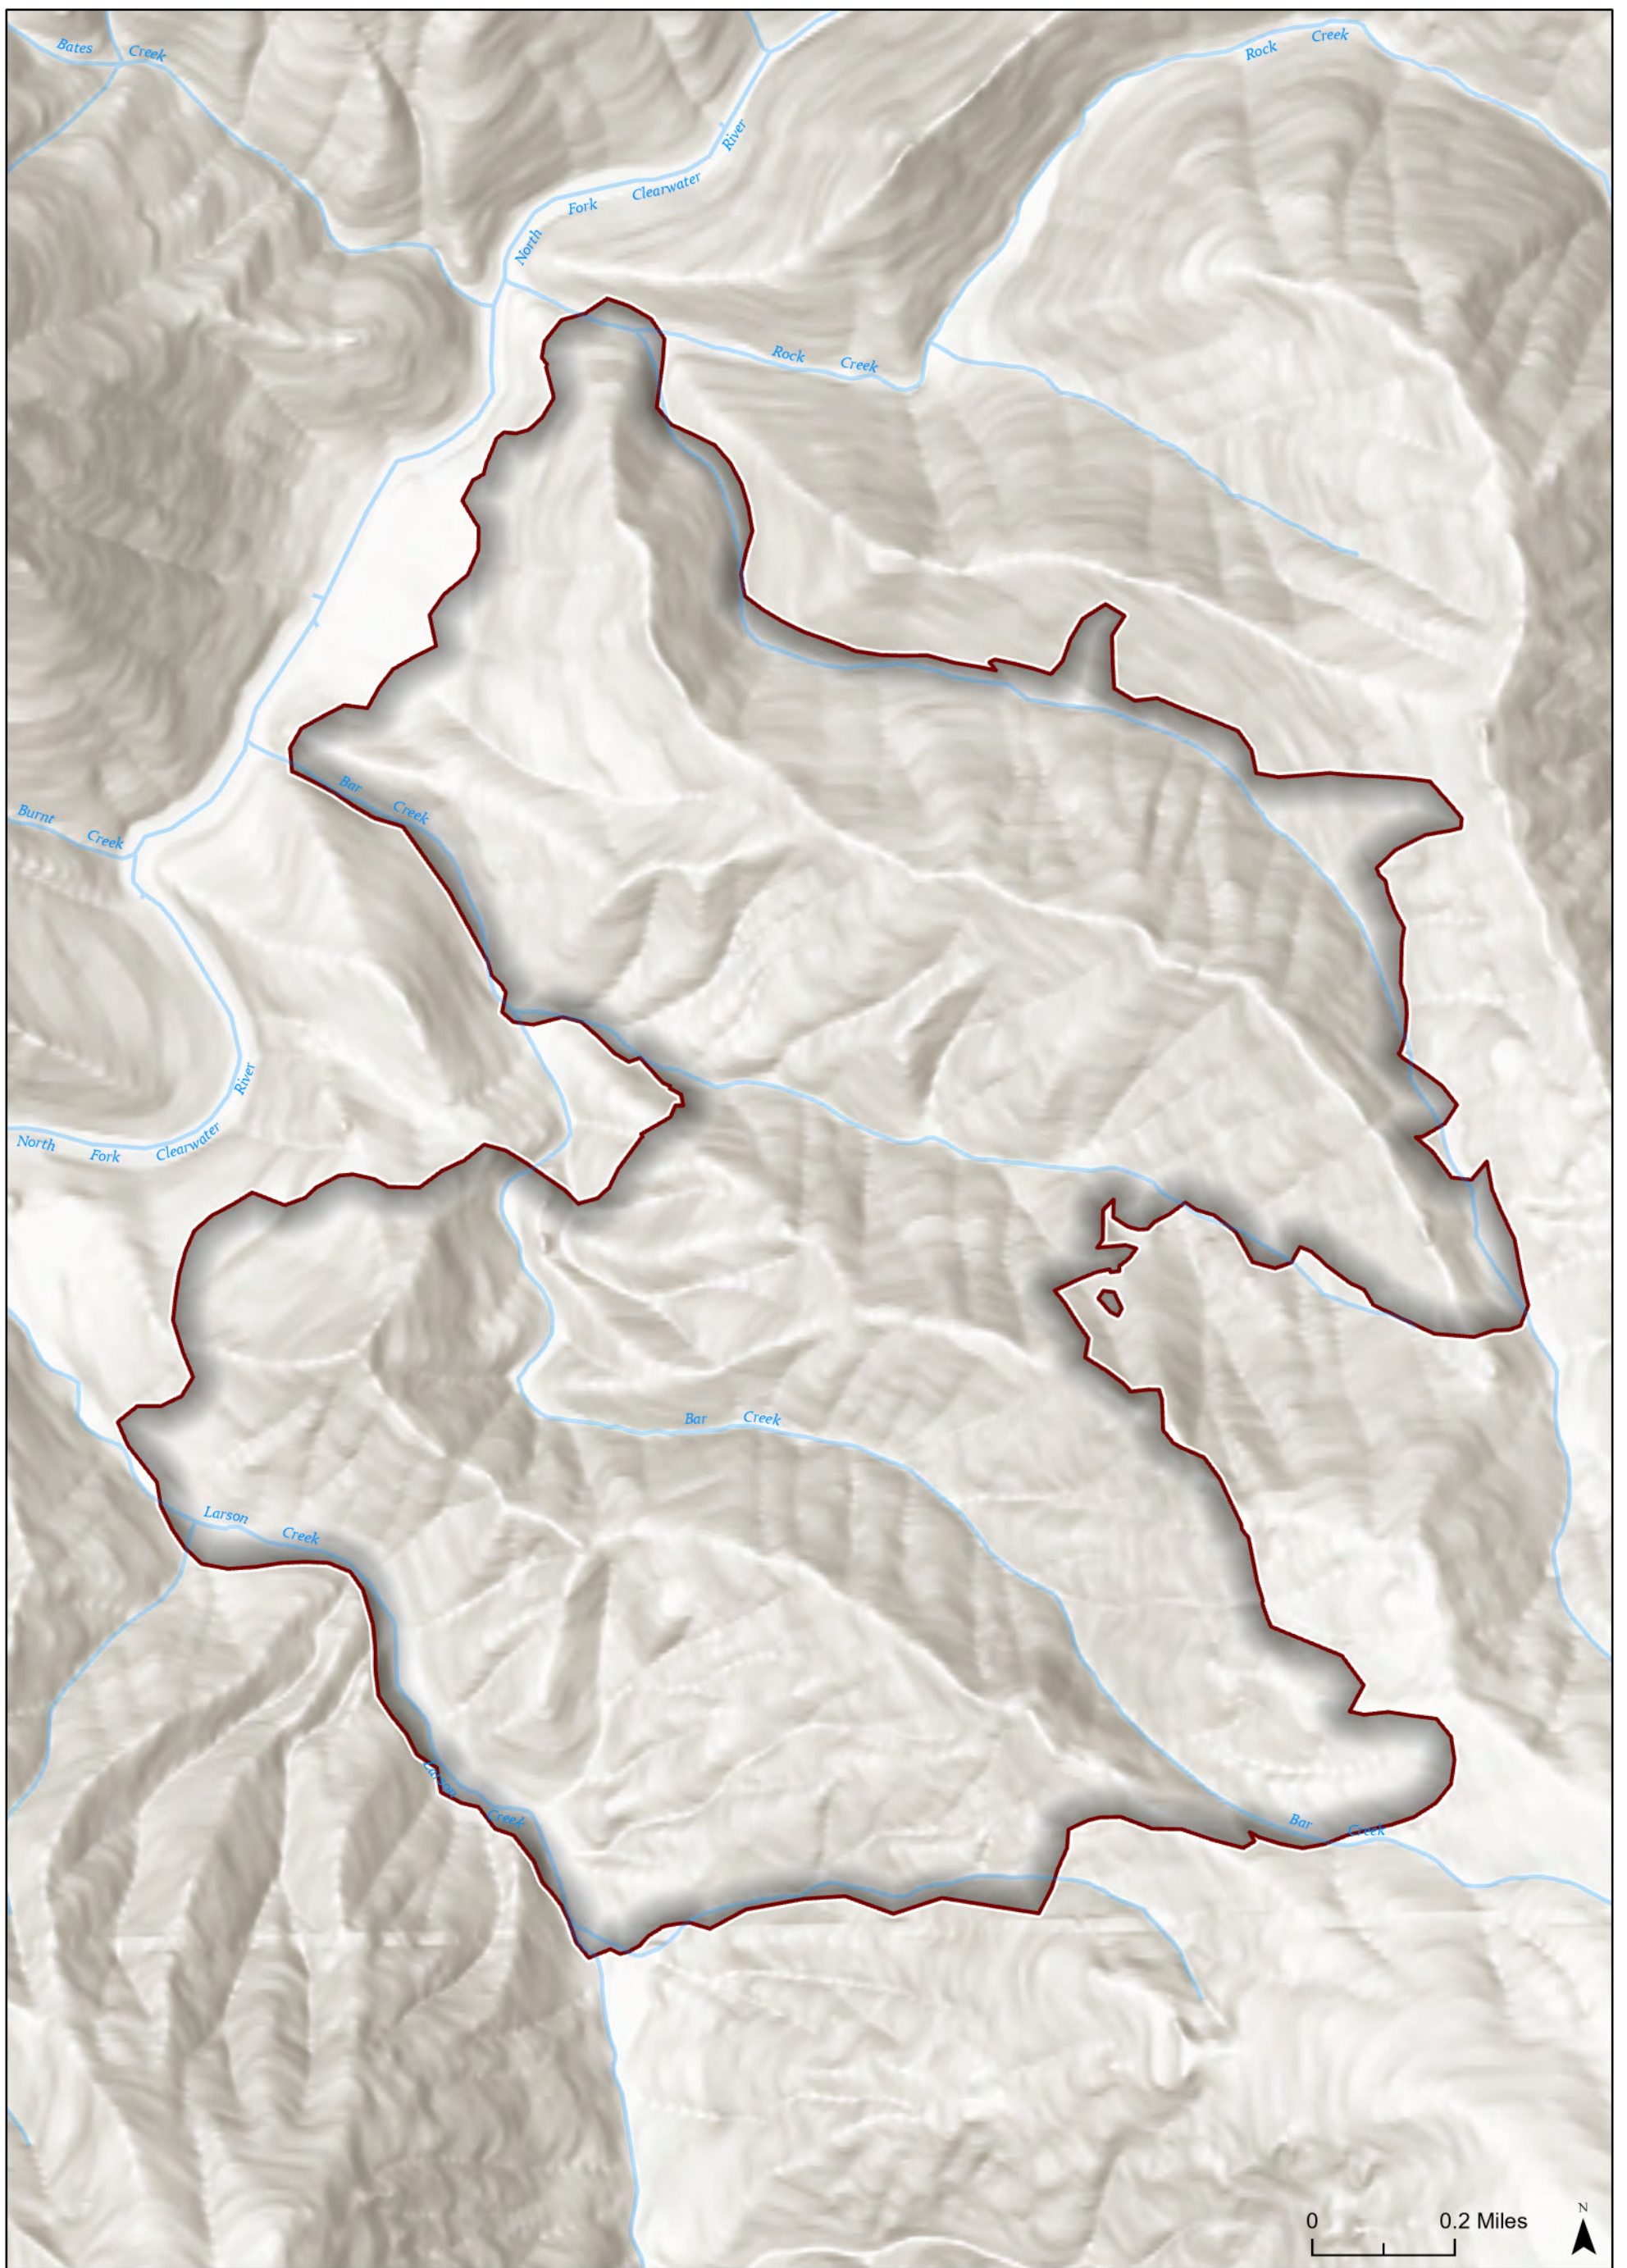

Storm Theatre Complex

ID-NCF-000742

August 19, 2021

Ashpile
Perimeter
130 Acres

0 0.1 Miles

Storm Theatre Complex

ID-NCF-000742

August 19, 2021

Bald Mountain Perimeter

159 Acres

Storm Theatre Complex

ID-NCF-000742

August 19, 2021

Bar Creek Perimeter

1,586 Acres

Storm Theatre Complex

Copper
Perimeter
100 Acres

Storm Theatre Complex

ID-NCF-000742

August 19, 2021

Cow Creek Perimeter

2 Acres

0 0.03 Miles

**Storm Theatre
Complex**

August 19, 2021

Monroe Lake
Perimeter

668 Acres

Storm Theatre Complex

ID-NCF-000742

August 19, 2021

Mutt Creek Perimeter

23 Acres