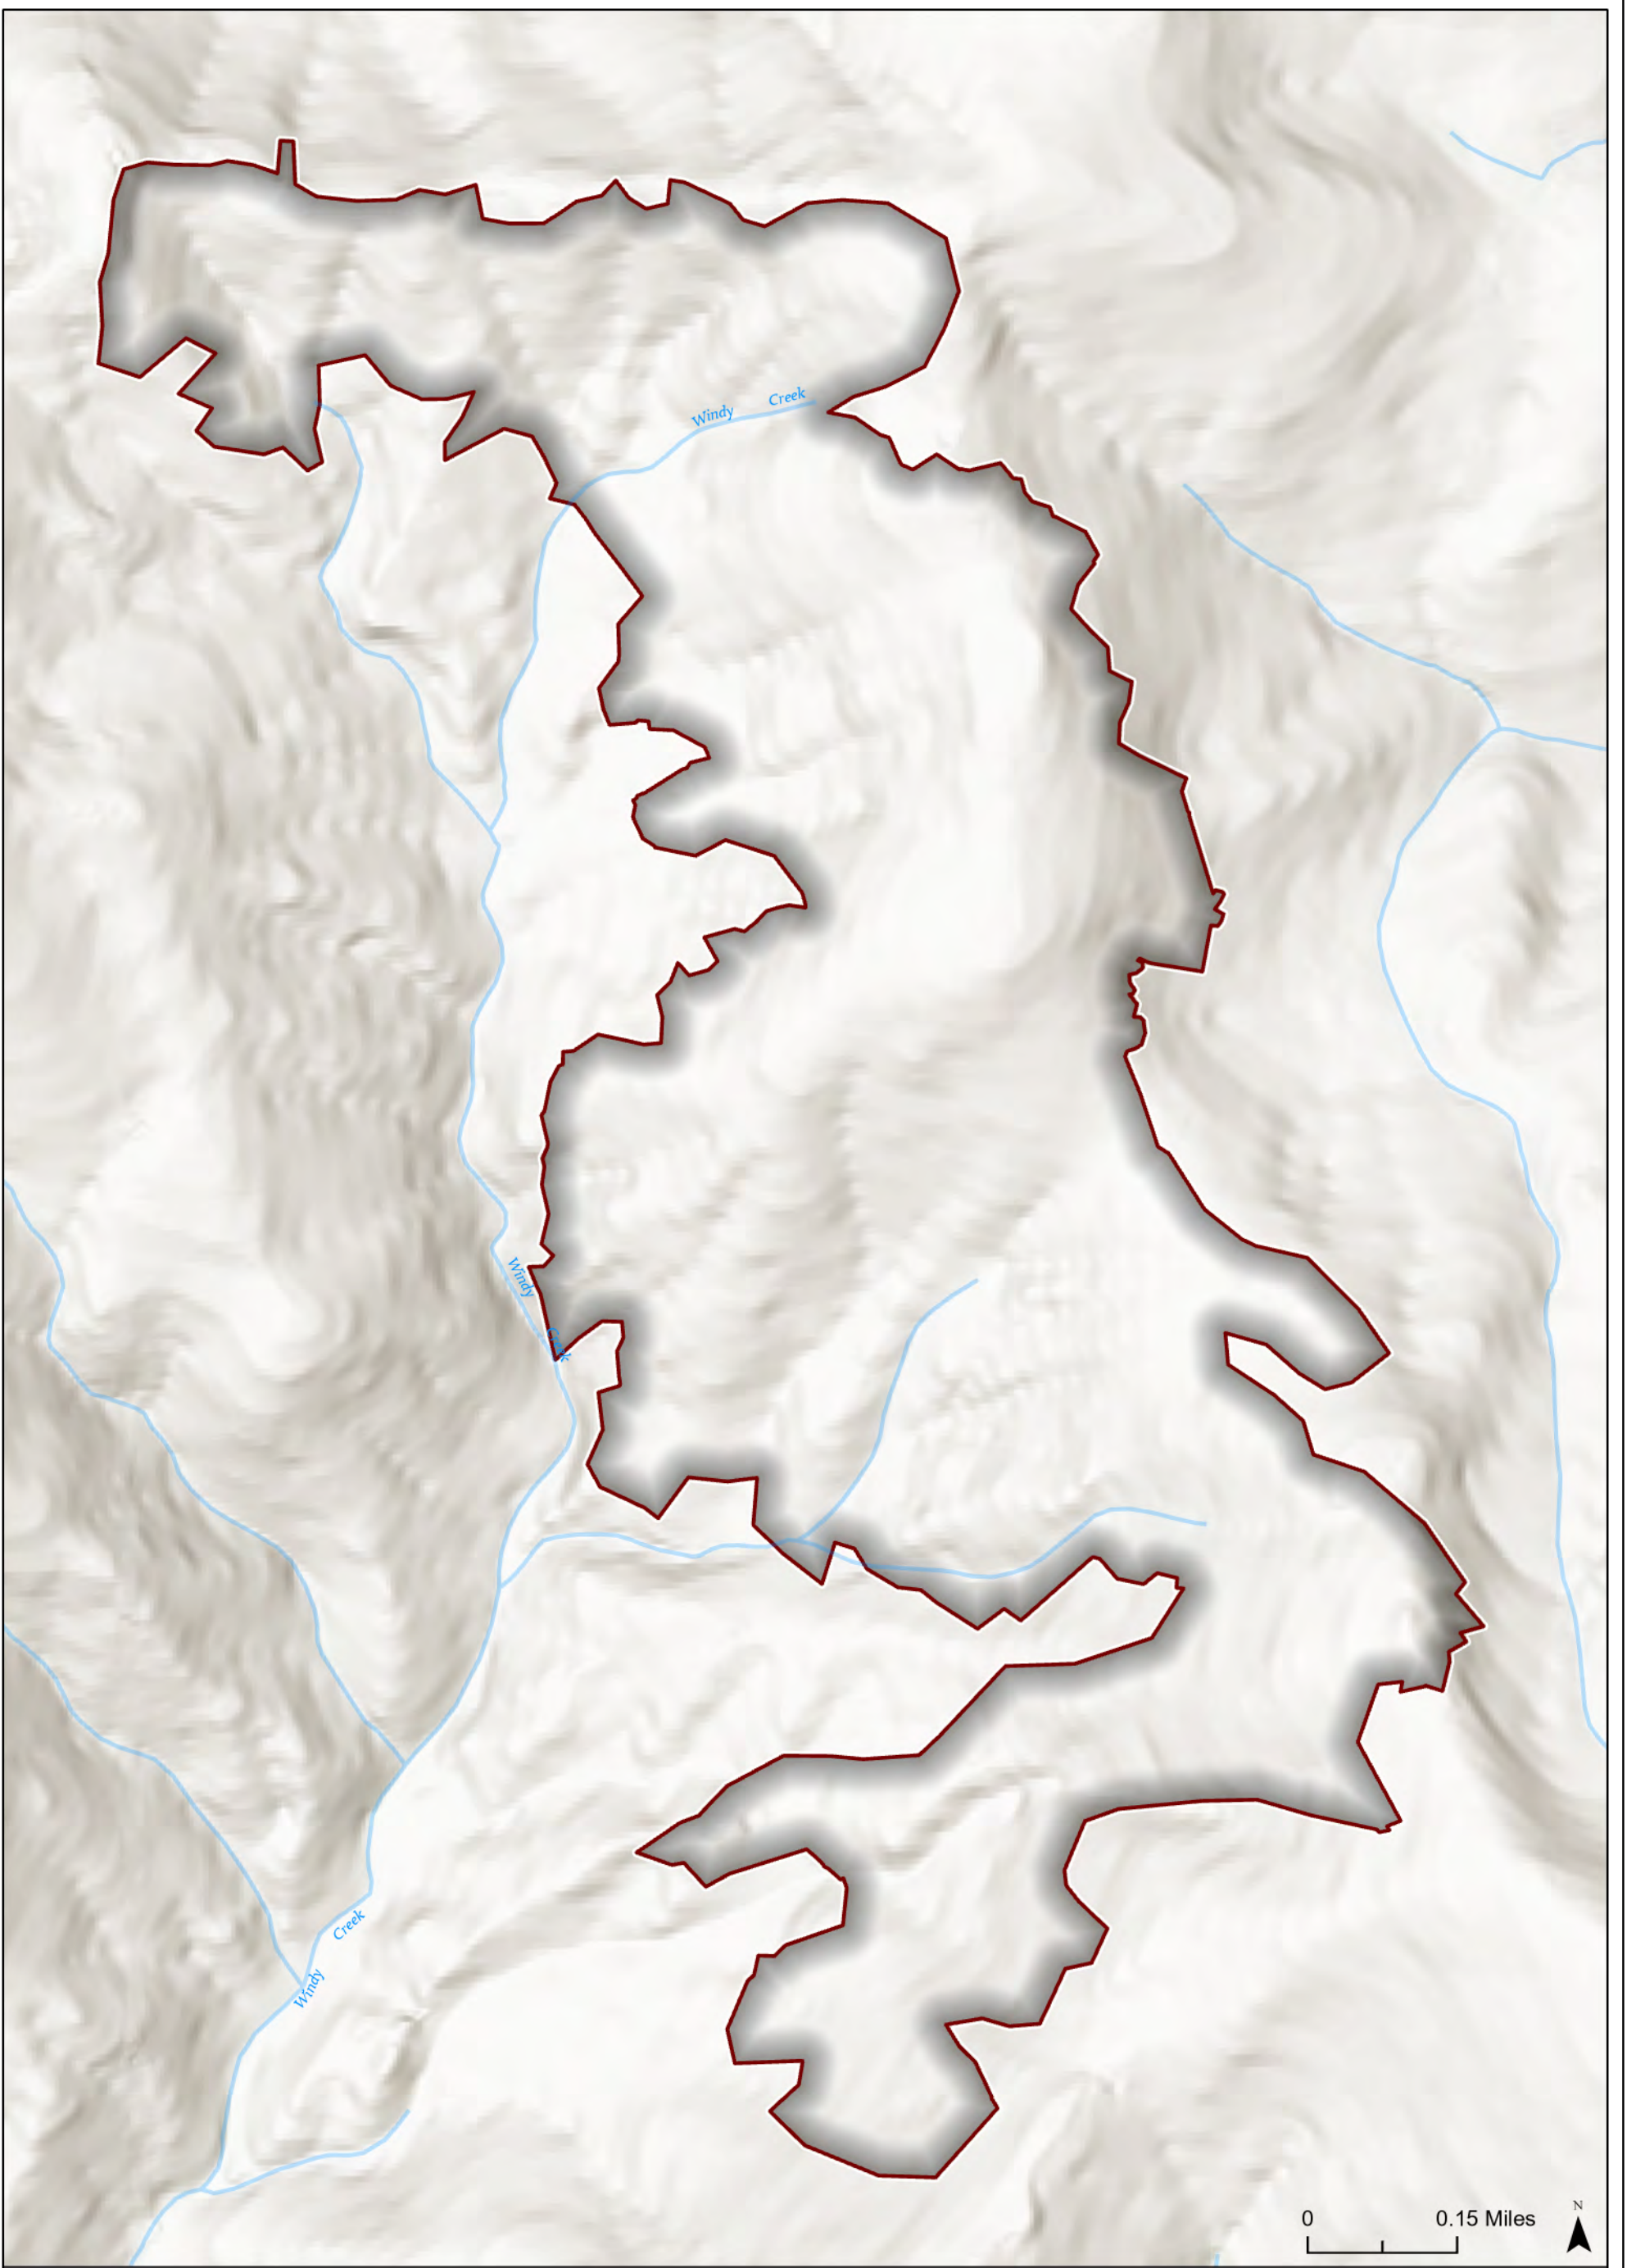

**Storm Theatre
Complex**

ID-NCF-000742

August 19, 2021

Monroe Lake
Perimeter

668 Acres