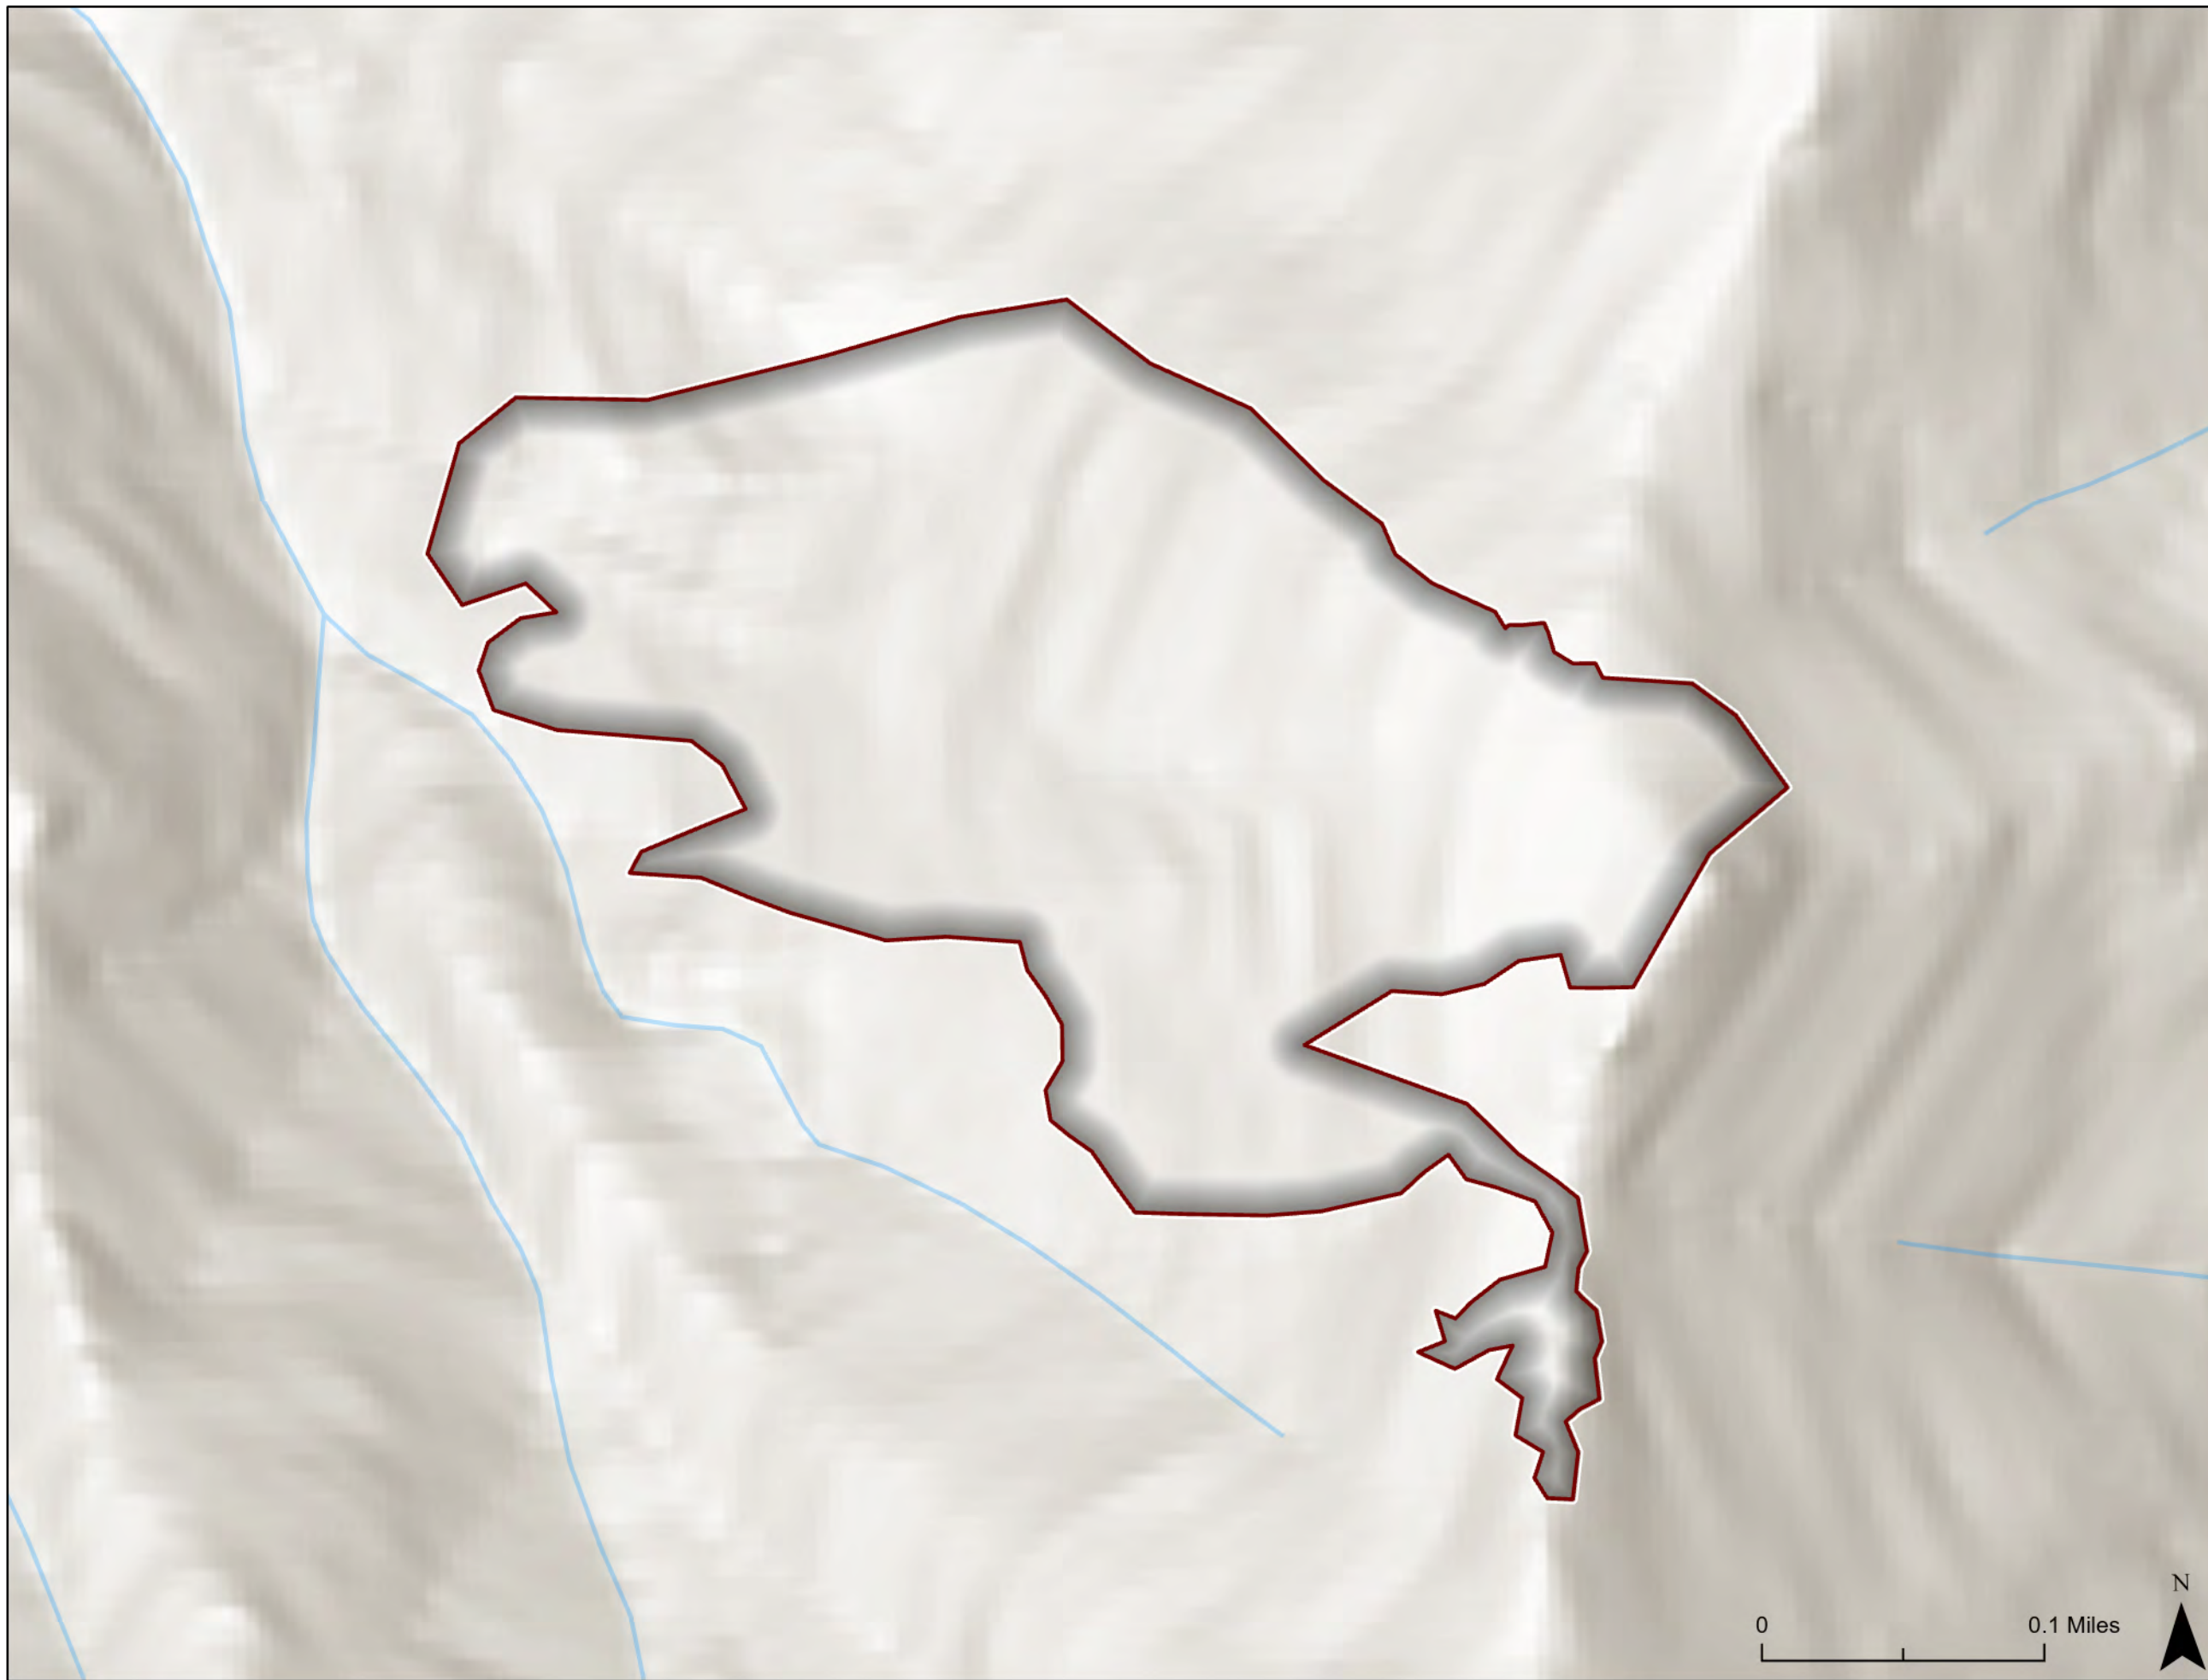

August 19, 2021

Lonesome Perimeter

2,152 Acres

Storm Theatre Complex

ID-NCF-000742

August 19, 2021

Lost Ridge Perimeter

50 Acres