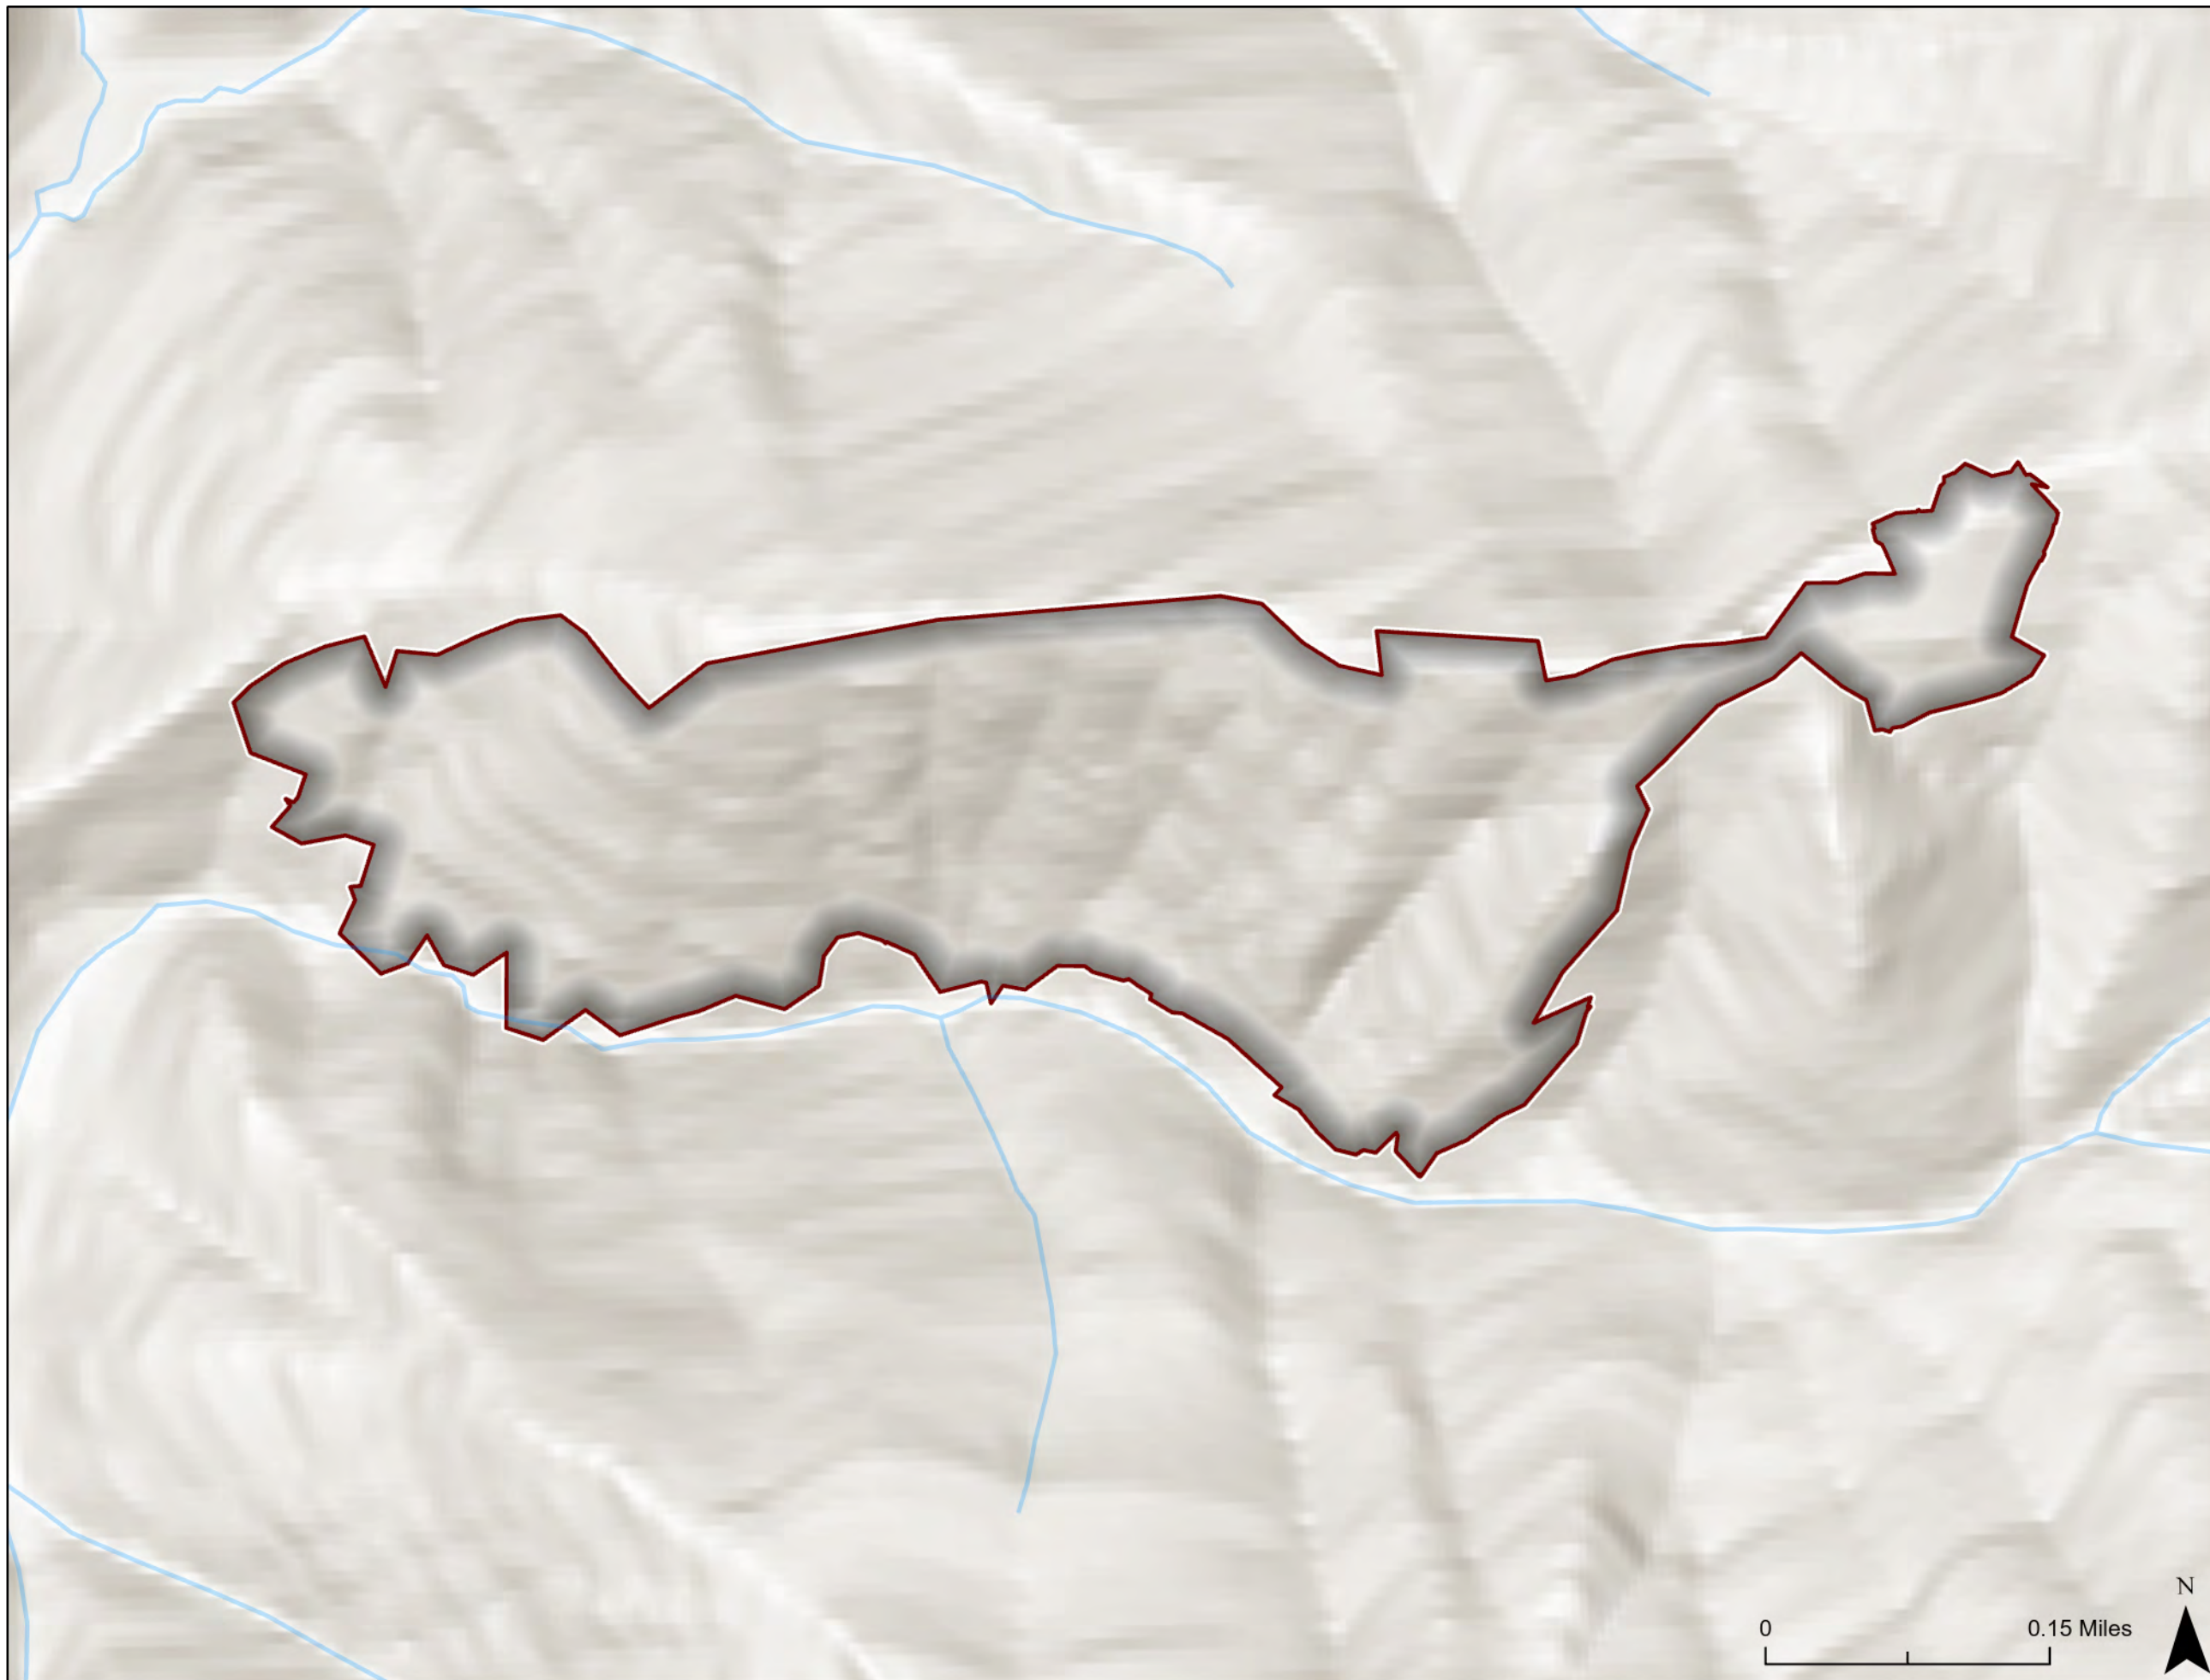

ID-NCF-000742

August 19, 2021

Bear Creek Perimeter

3 Acres

0 0.03 Miles

Storm Theatre Complex

ID-NCF-000742

August 19, 2021

Copper
Perimeter
100 Acres

Storm Theatre Complex

ID-NCF-000742

August 19, 2021

Cow Creek Perimeter

2 Acres

0 0.03 Miles

**Storm Theatre
Complex**