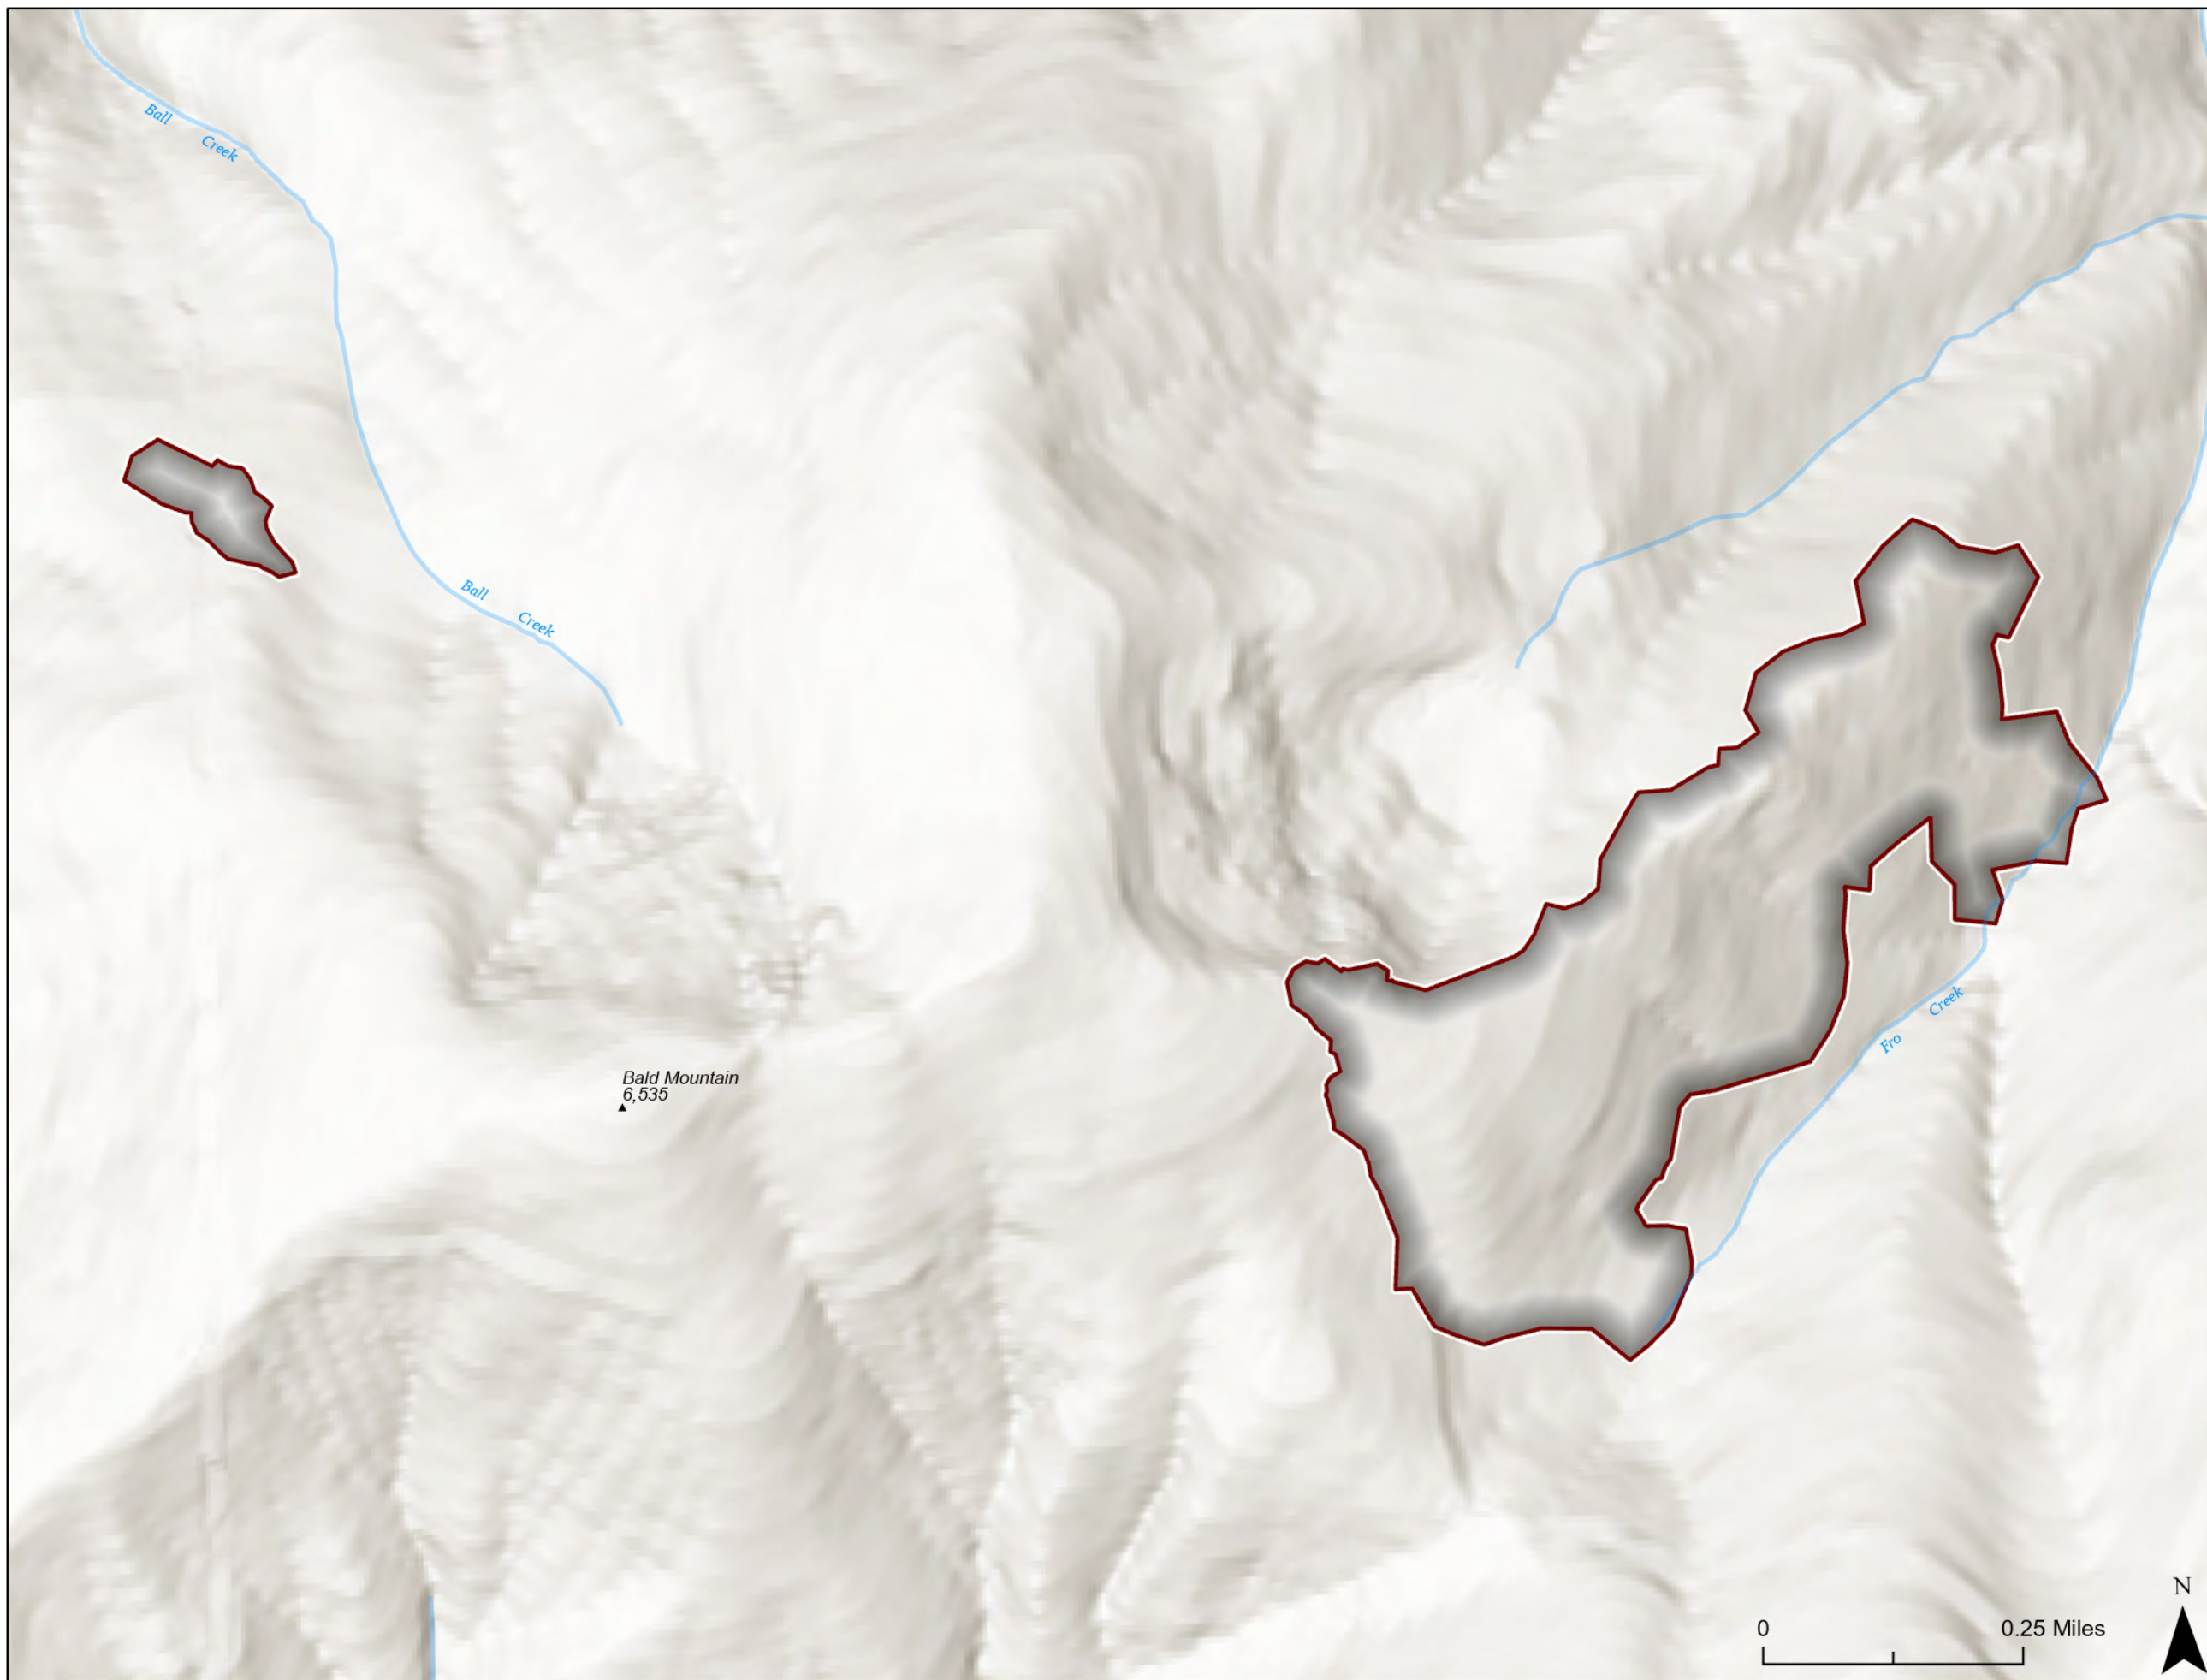

Storm Theatre Complex

ID-NCF-000742

August 19, 2021

Ashpile
Perimeter
130 Acres

0 0.1 Miles

Storm Theatre Complex

ID-NCF-000742

August 19, 2021

Bald Mountain Perimeter

159 Acres

Storm Theatre Complex

ID-NCF-000742

August 19, 2021

Bar Creek Perimeter

1,586 Acres

Storm Theatre Complex

ID-NCF-000742

August 19, 2021

Bear Creek Perimeter

3 Acres

0 0.03 Miles

Storm Theatre Complex

ID-NCF-000742

August 19, 2021

Copper
Perimeter
100 Acres

Storm Theatre Complex

ID-NCF-000742

August 19, 2021

Cow Creek Perimeter

2 Acres

0 0.03 Miles

**Storm Theatre
Complex**