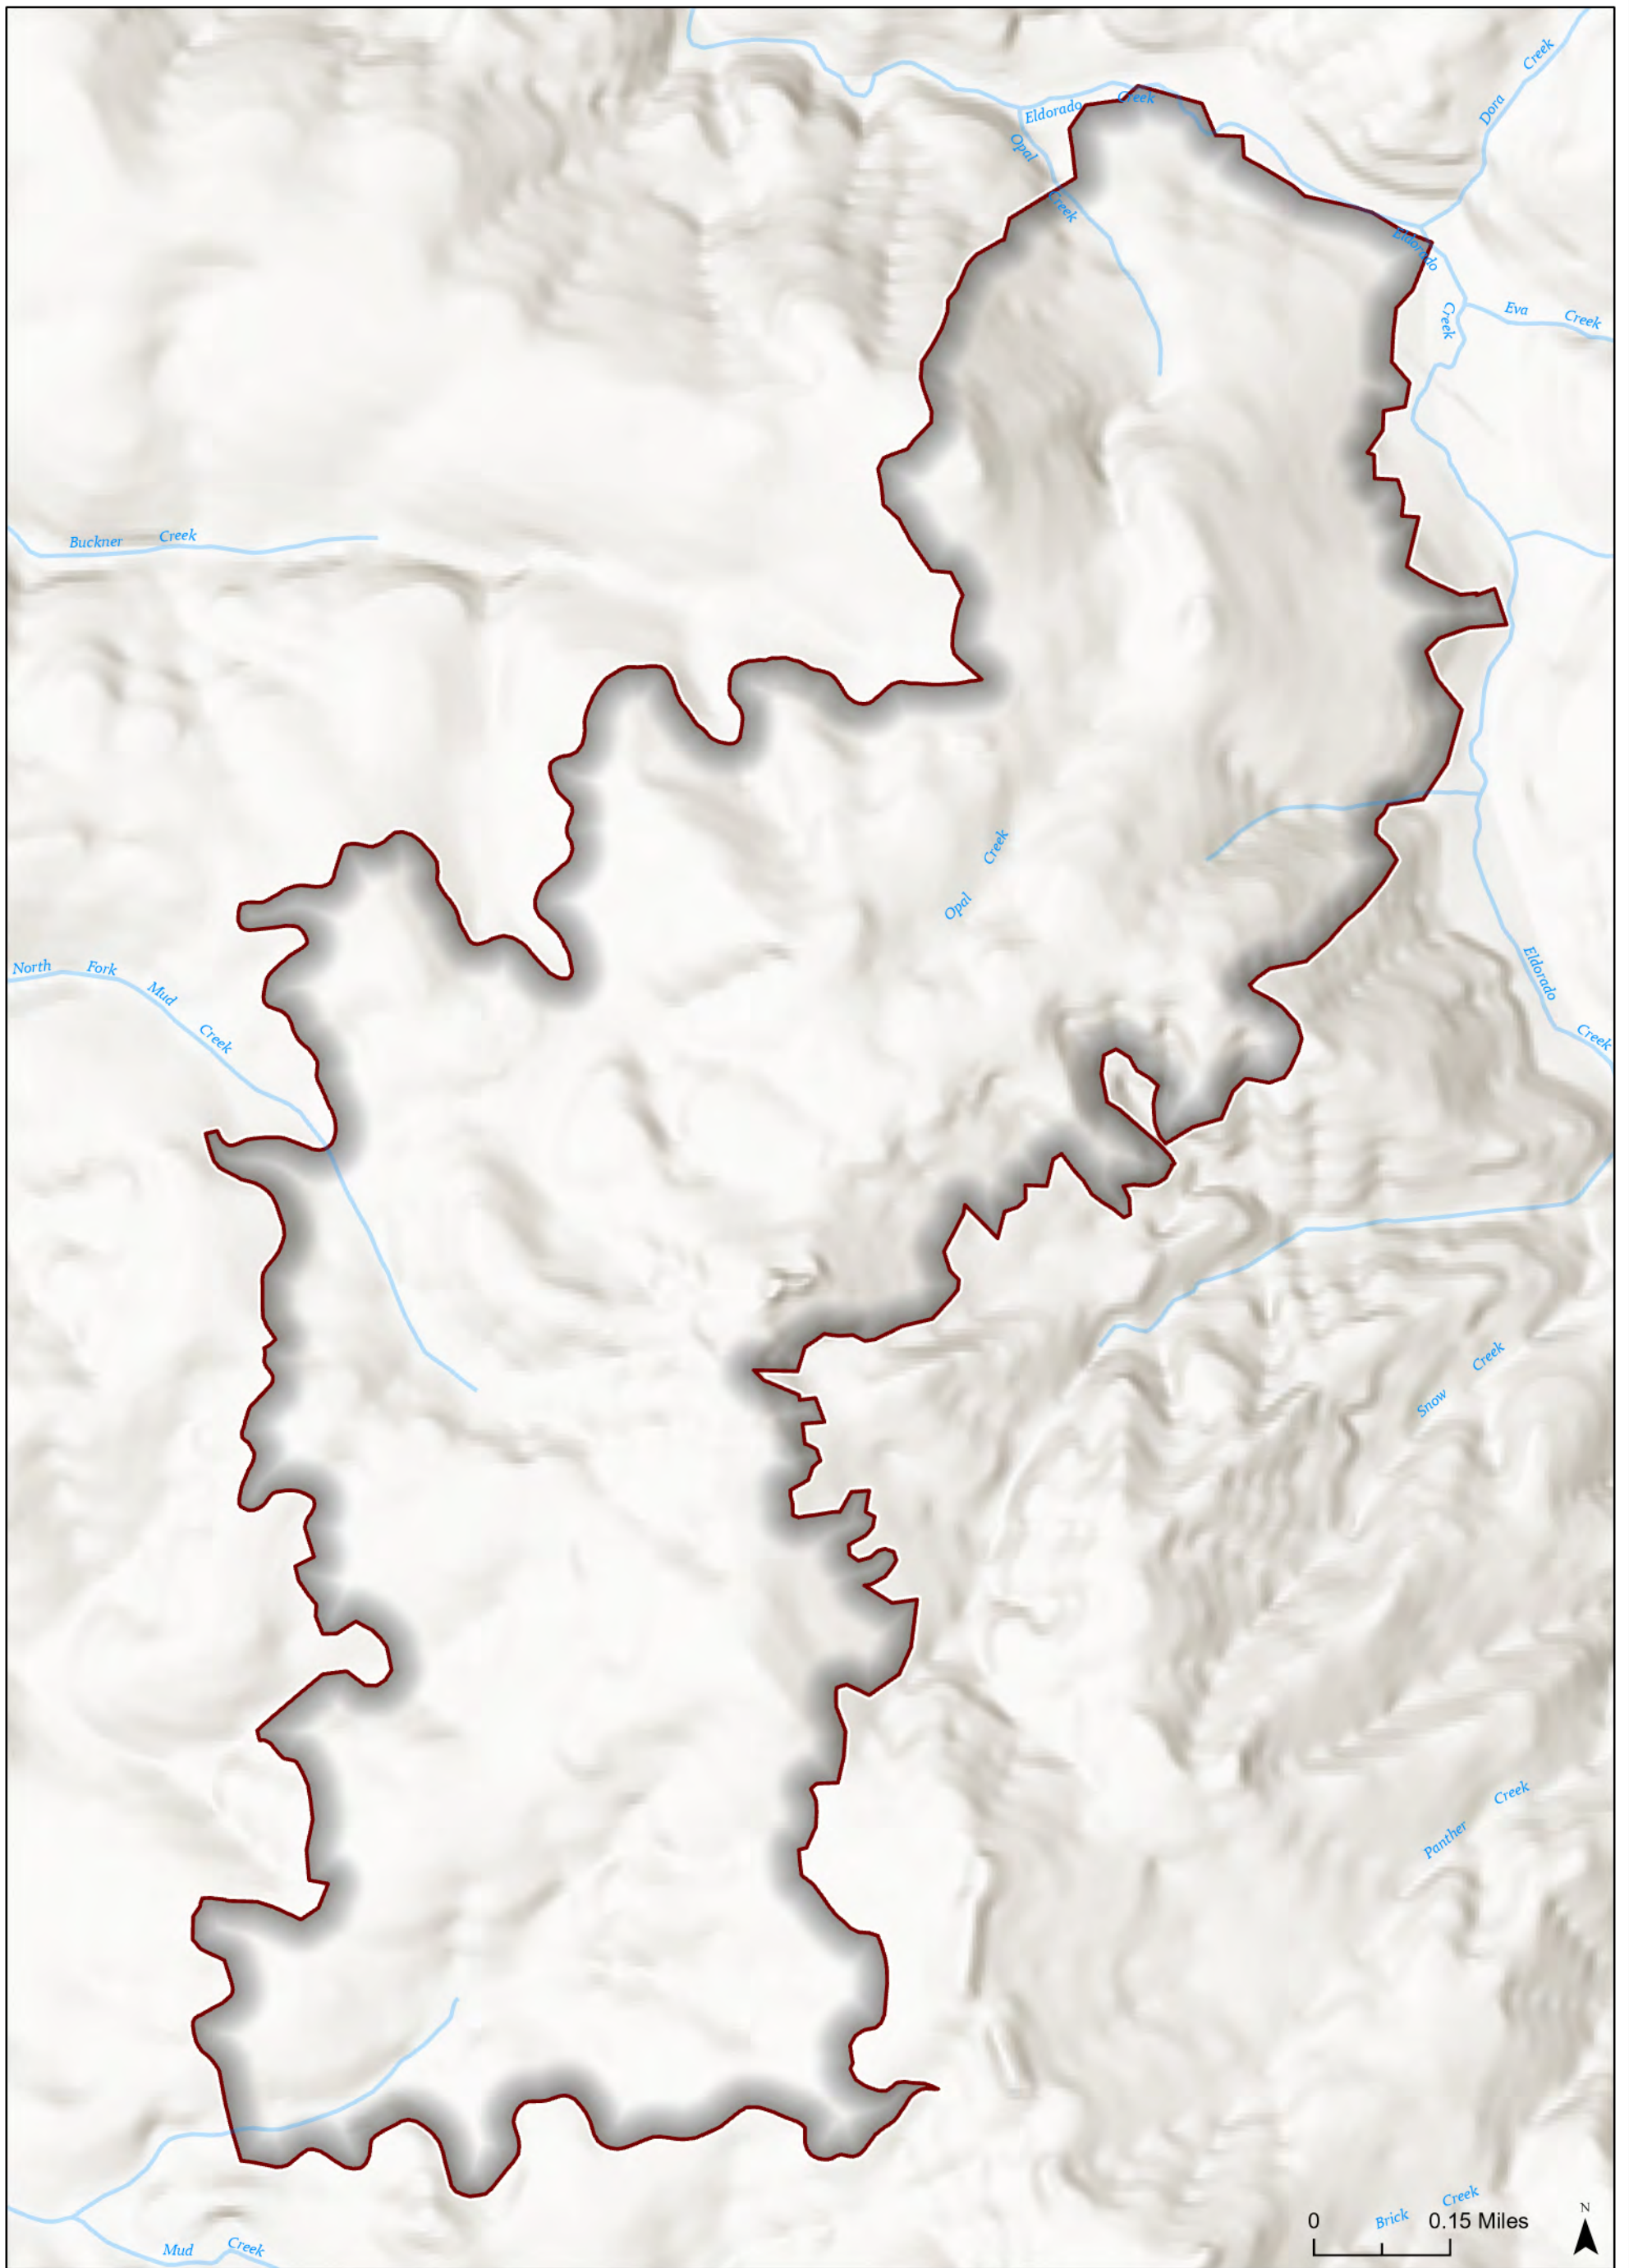

**Storm Theatre
Complex**

ID-NCF-000742

August 19, 2021

**Snow Creek
Perimeter**

991 Acres