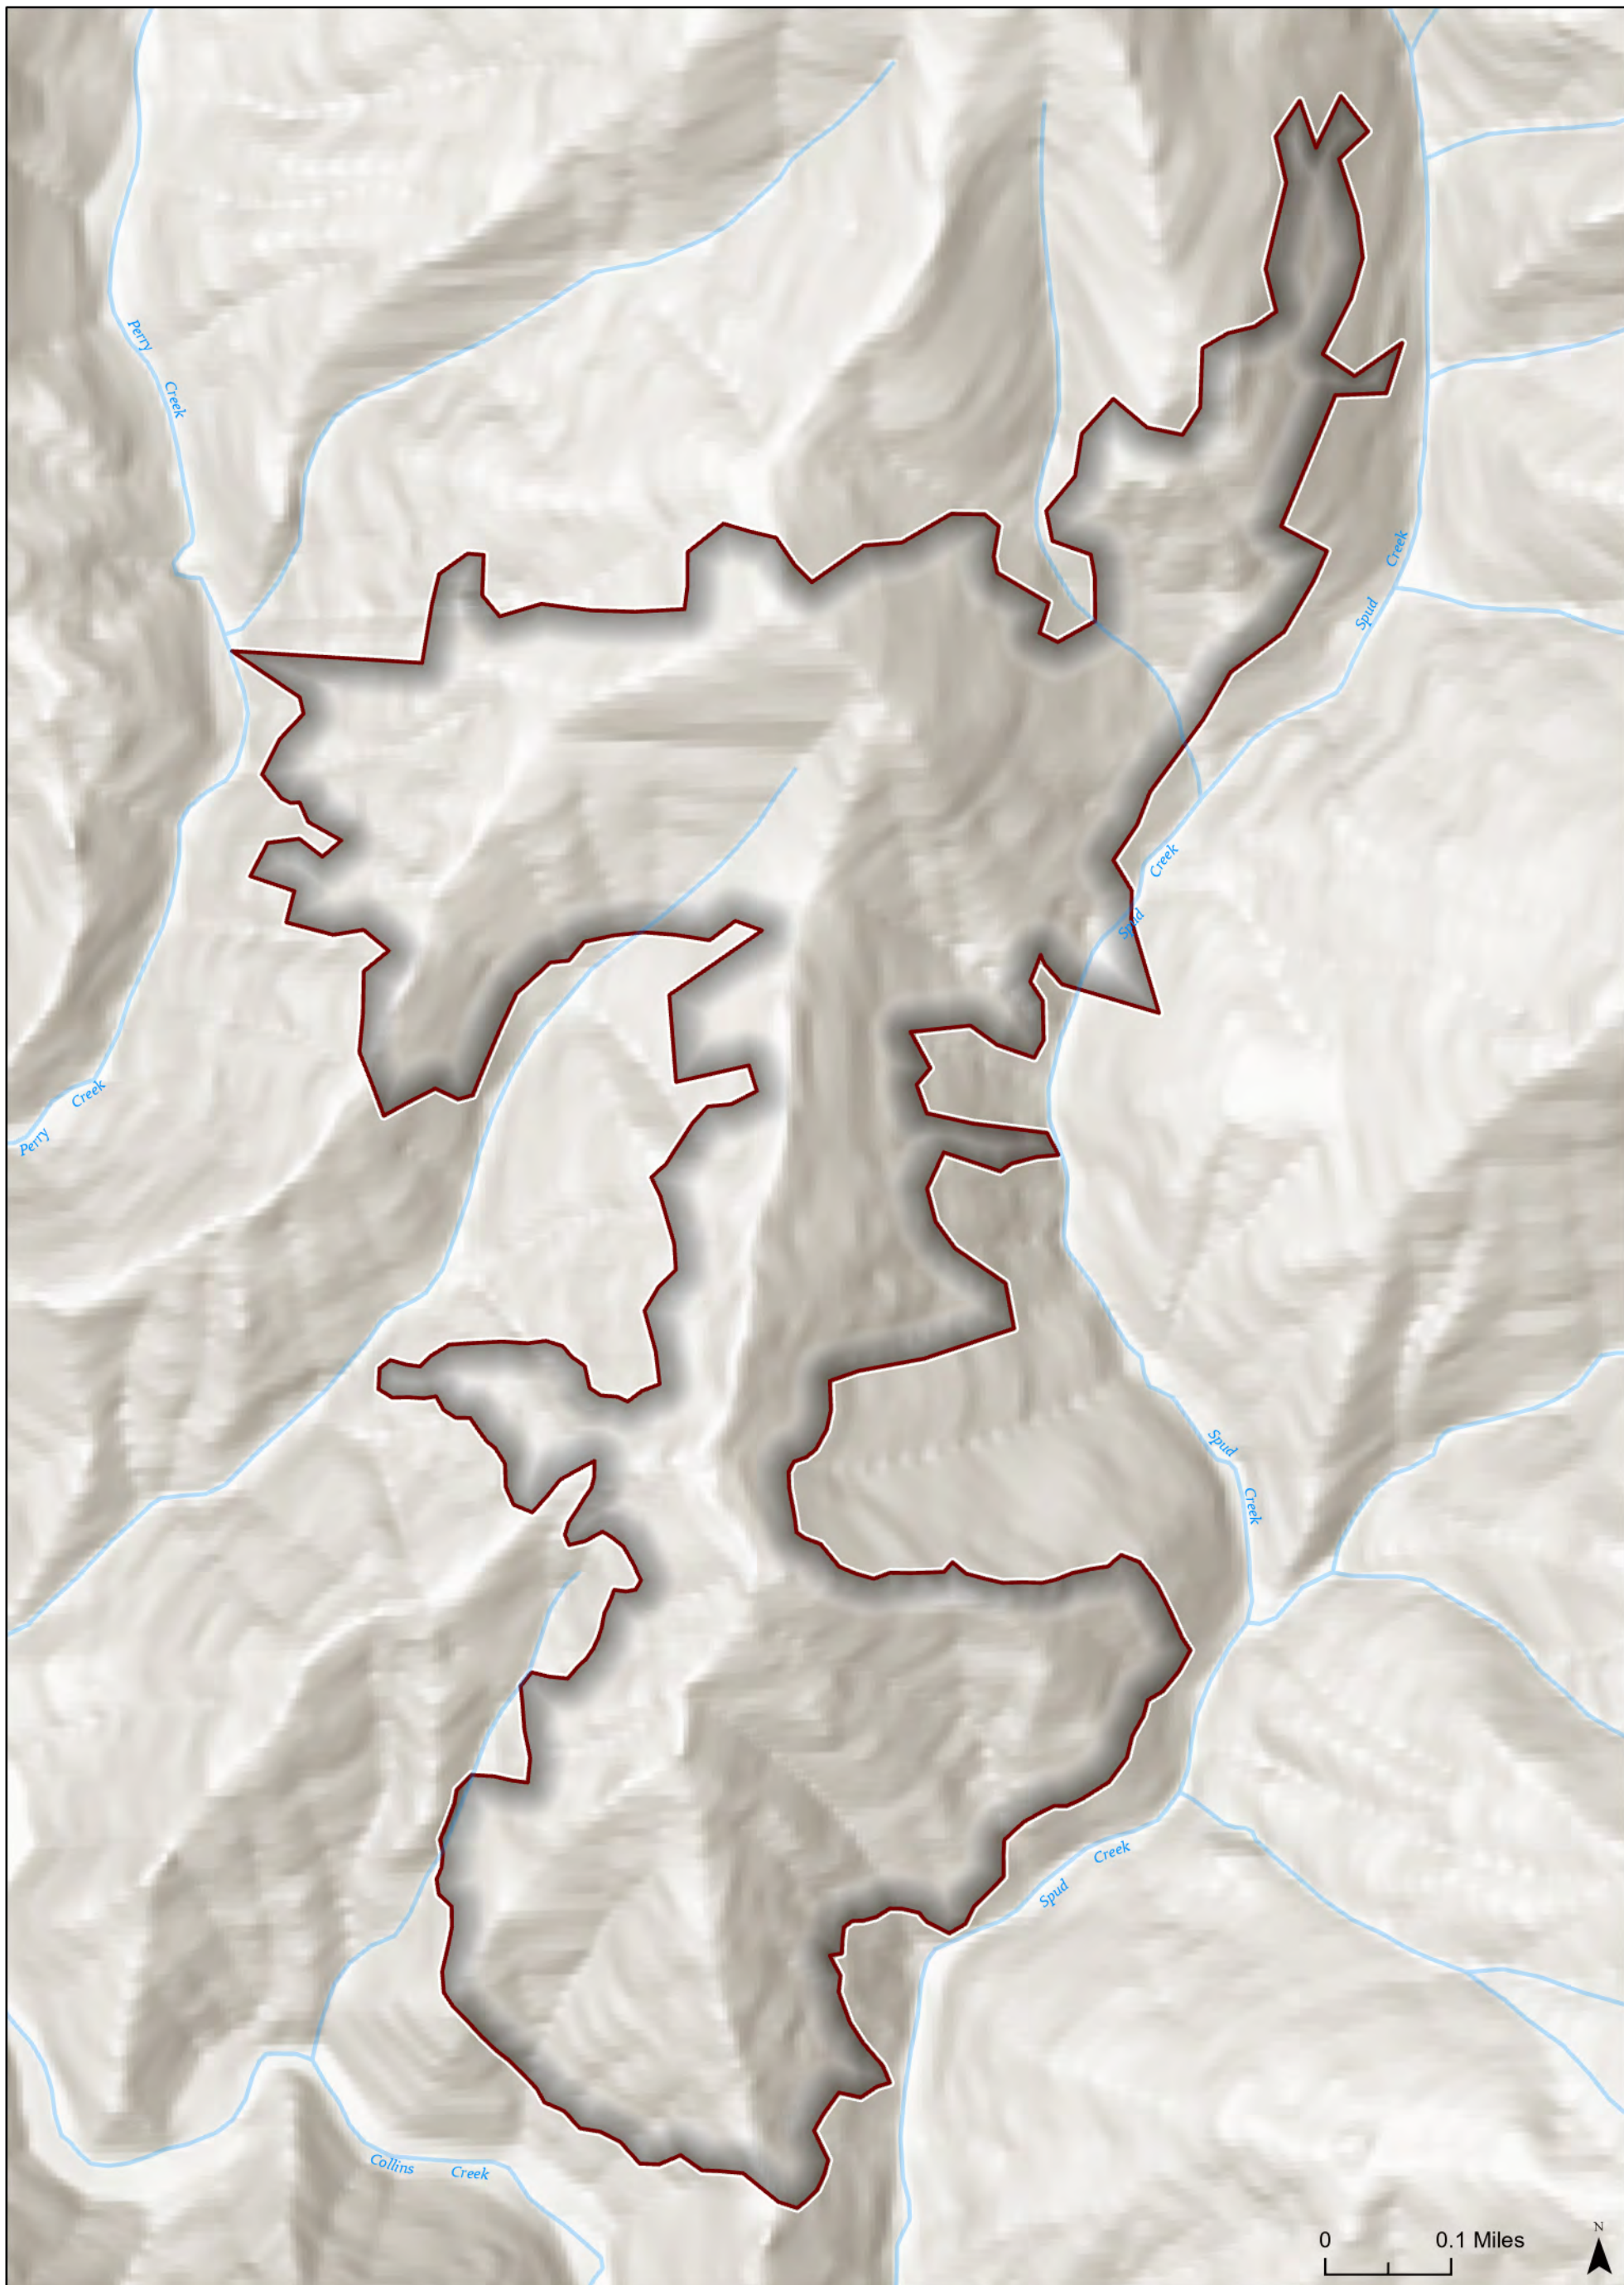

310 Acres

**Storm Theatre
Complex**

ID-NCF-000742

August 19, 2021

**Snow Creek
Perimeter**

991 Acres

**Storm Theatre
Complex**

ID-NCF-000742

August 19, 2021

Spud
Perimeter
360 Acres

Storm Theatre Complex

ID-NCF-000742

August 19, 2021

Storm Creek Perimeter

14,958 Acres

Storm Theatre Complex