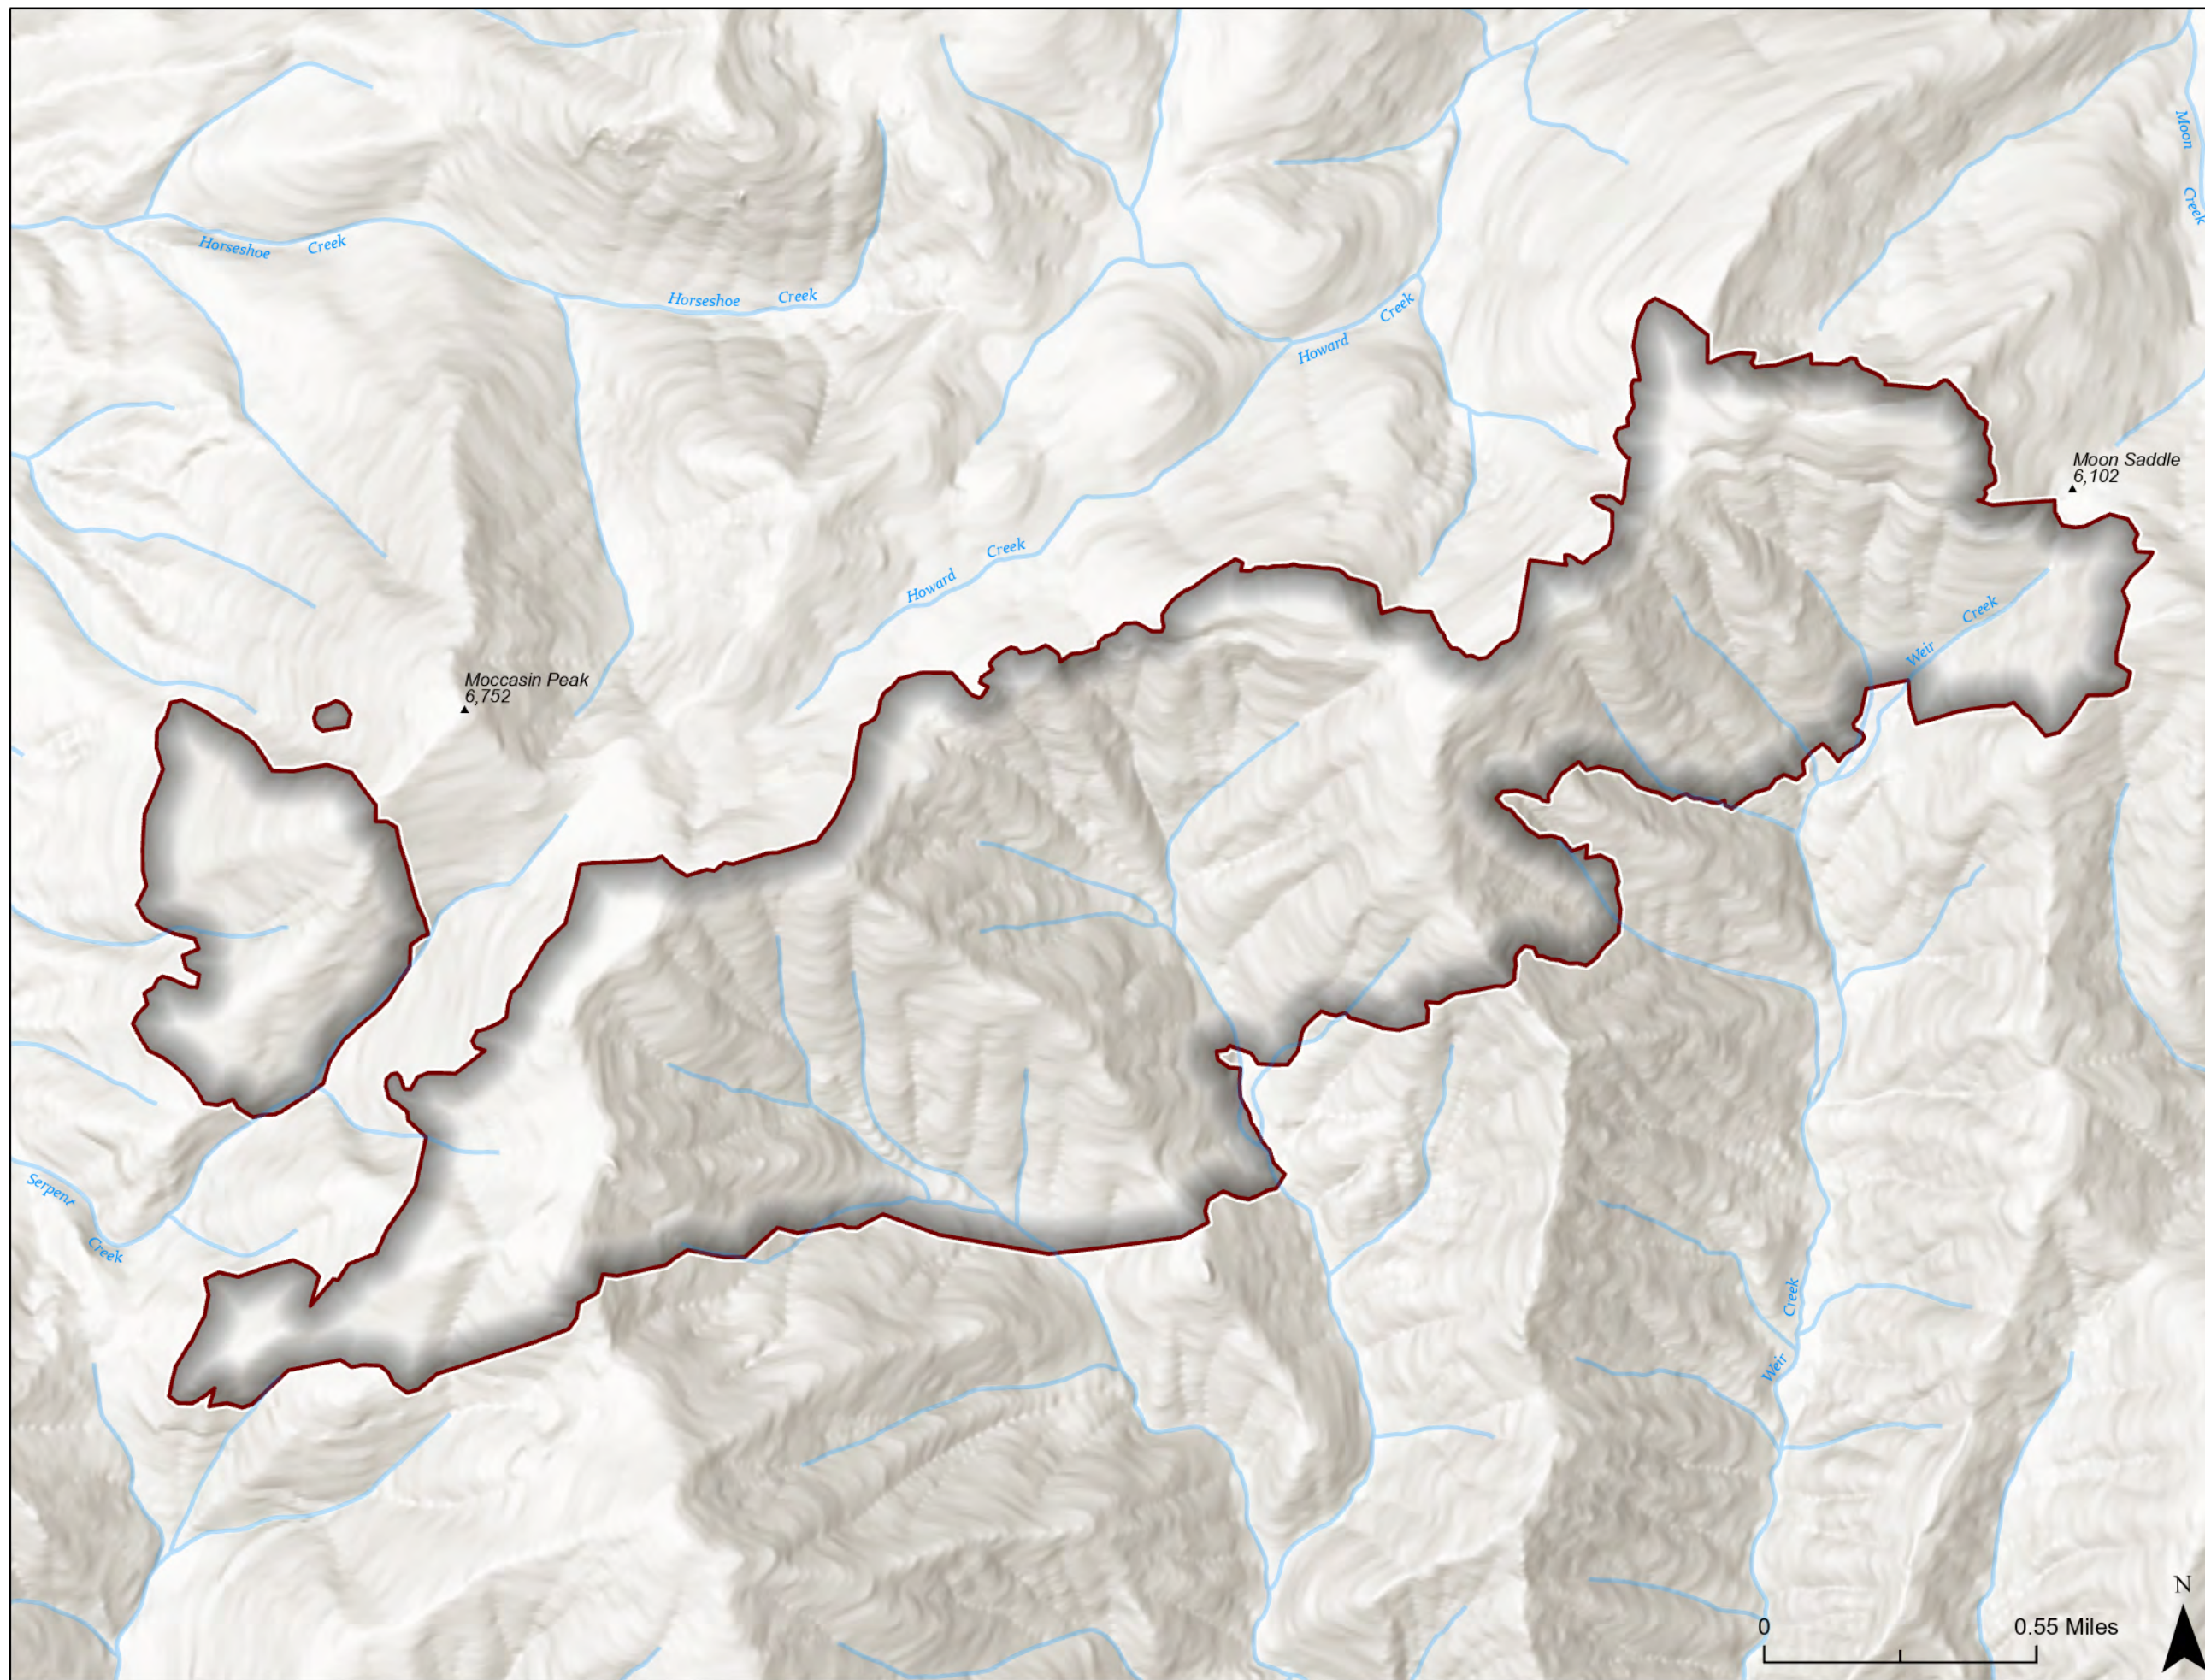

August 19, 2021

Lonesome Perimeter

2,152 Acres

Storm Theatre Complex

ID-NCF-000742

August 19, 2021

Lost Ridge Perimeter

50 Acres