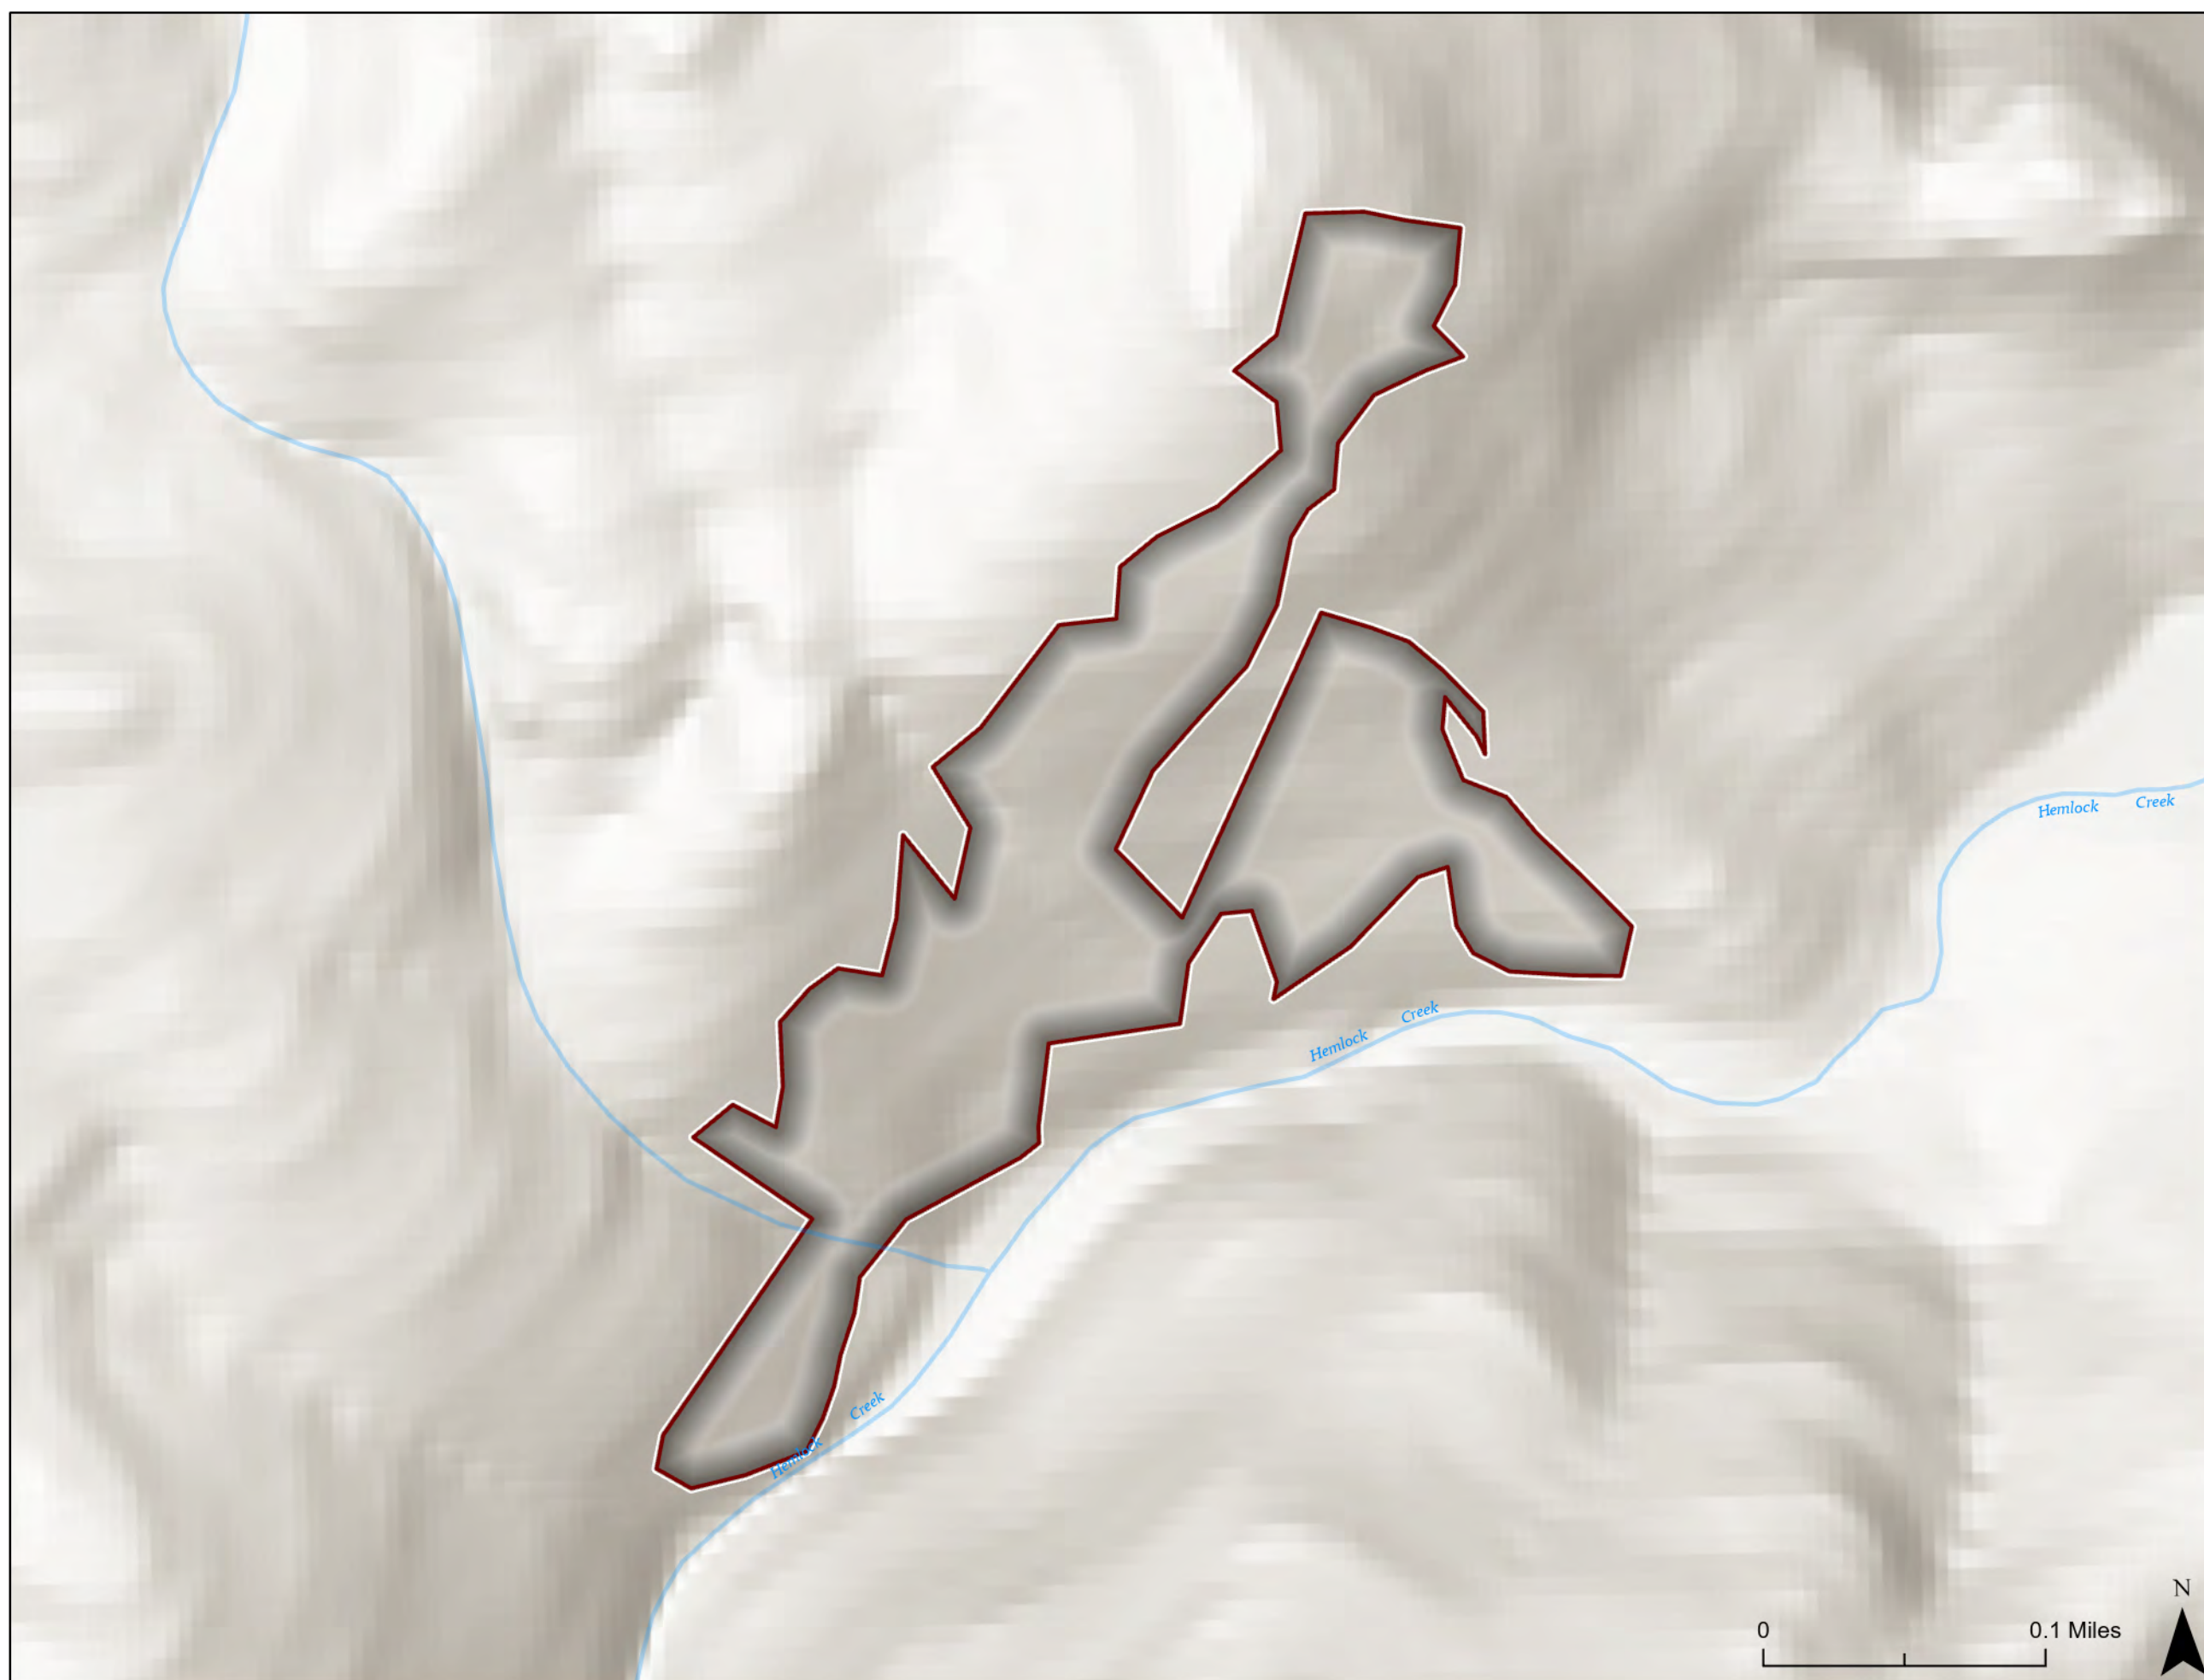

August 19, 2021

Monroe Lake
Perimeter

668 Acres

Storm Theatre Complex

ID-NCF-000742

August 19, 2021

Mutt Creek Perimeter

23 Acres