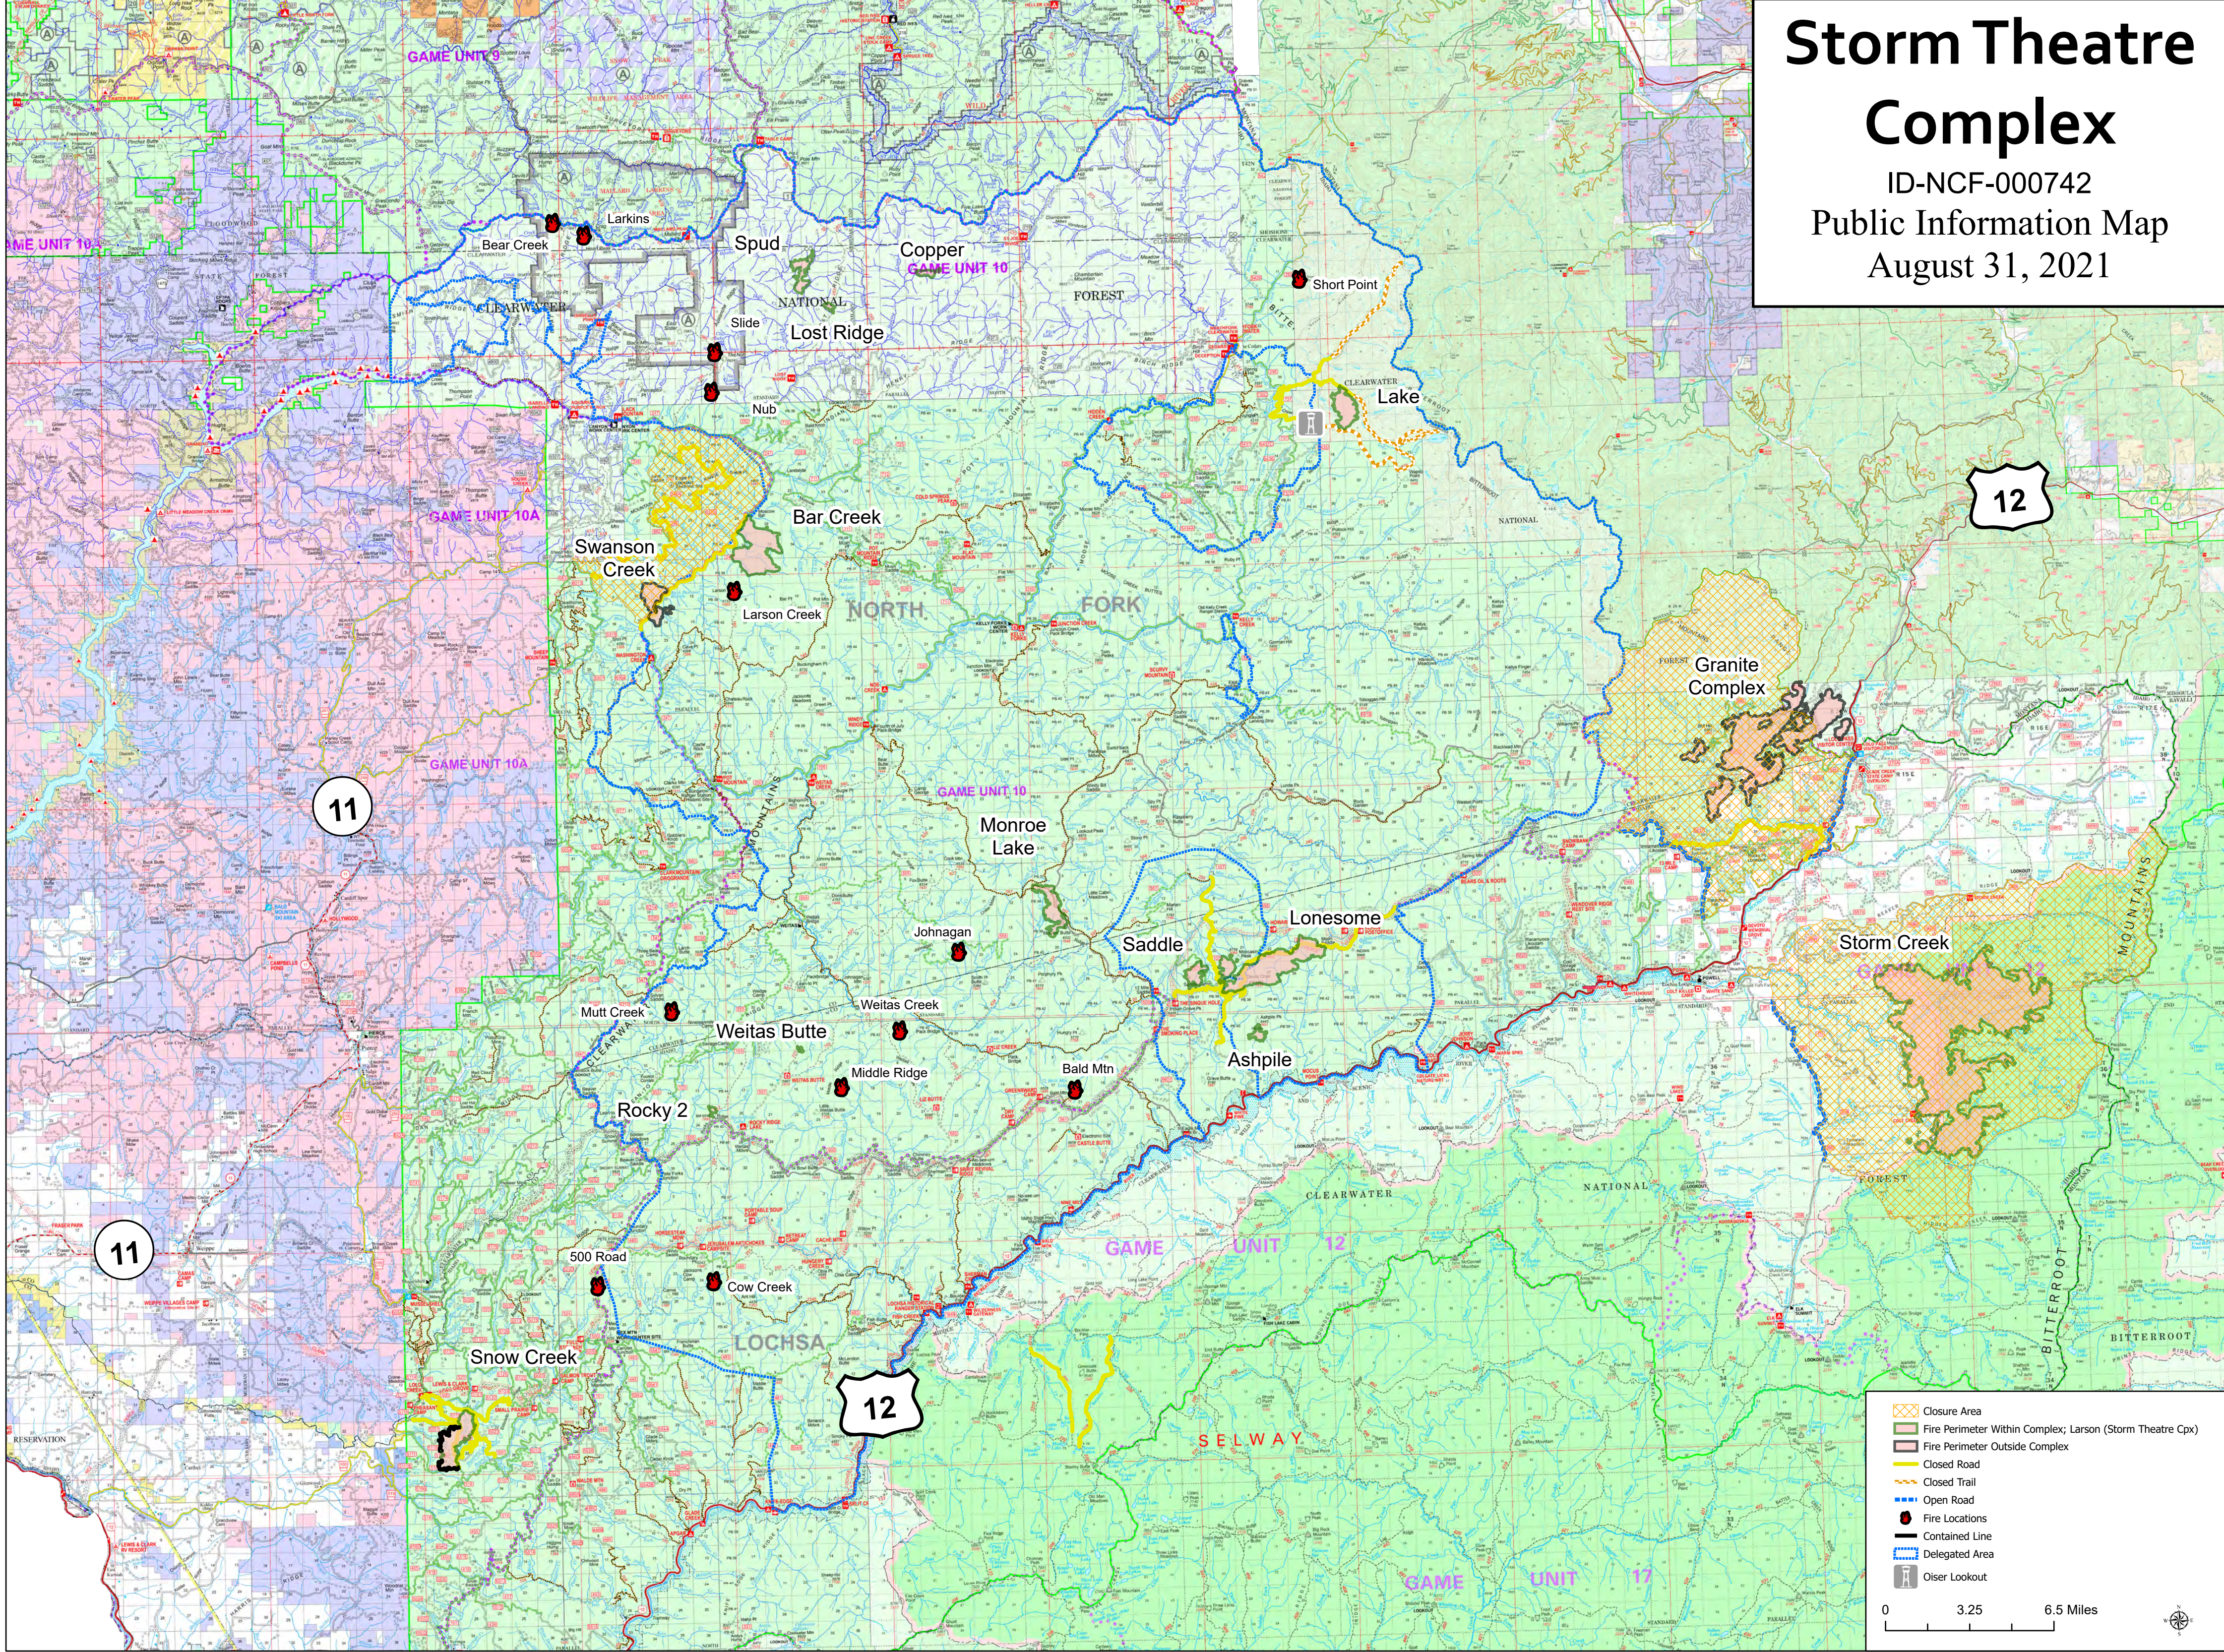

# Storm Theatre Complex

ID-NCF-000742  
Public Information Map  
August 31, 2021

- Closure Area
- Fire Perimeter Within Complex; Larson (Storm Theatre Cpx)
- Fire Perimeter Outside Complex
- Closed Road
- Closed Trail
- Open Road
- Fire Locations
- Contained Line
- Delegated Area
- Olser Lookout

0 3.25 6.5 Miles