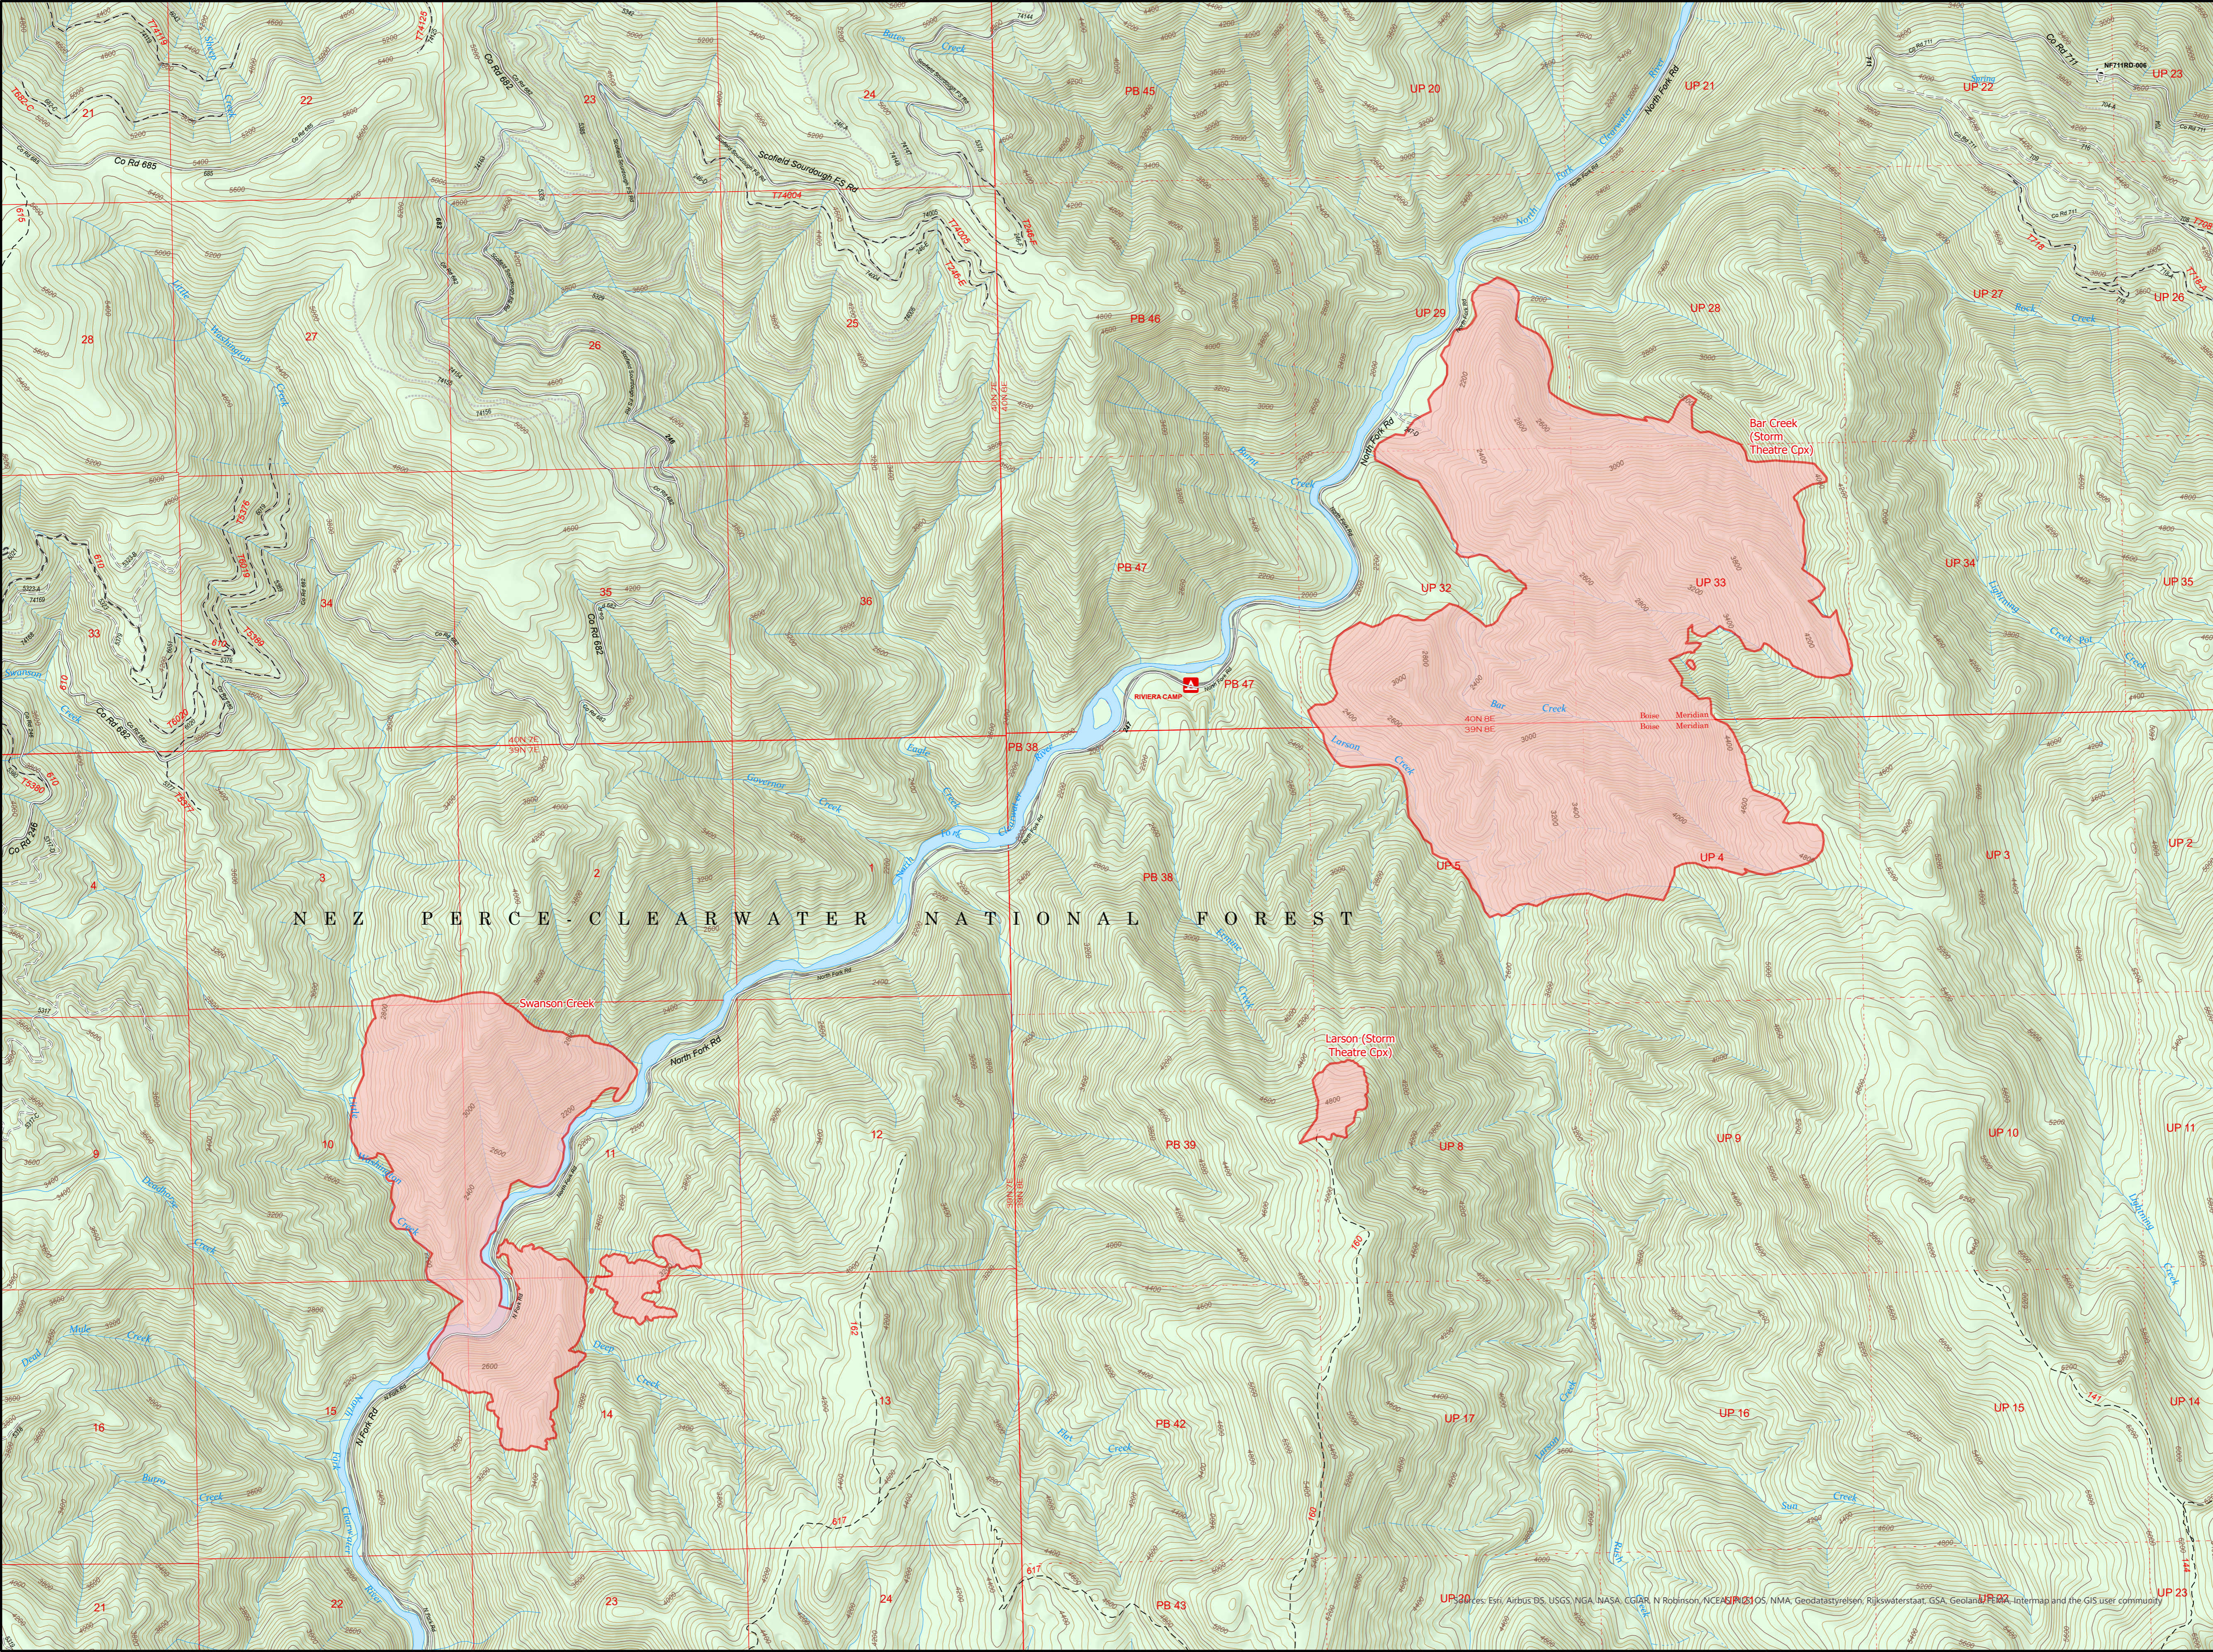

Storm Theatre Complex

ID-NCF-000742

Operations
August 31, 2021

Fire Name	Acres
Bar Creek	1586
Larkins	9
Swanson Creek	612
Total	2207

Legend
Wildfire Perimeter

NEZ PERCE - CLEARWATER NATIONAL FOREST