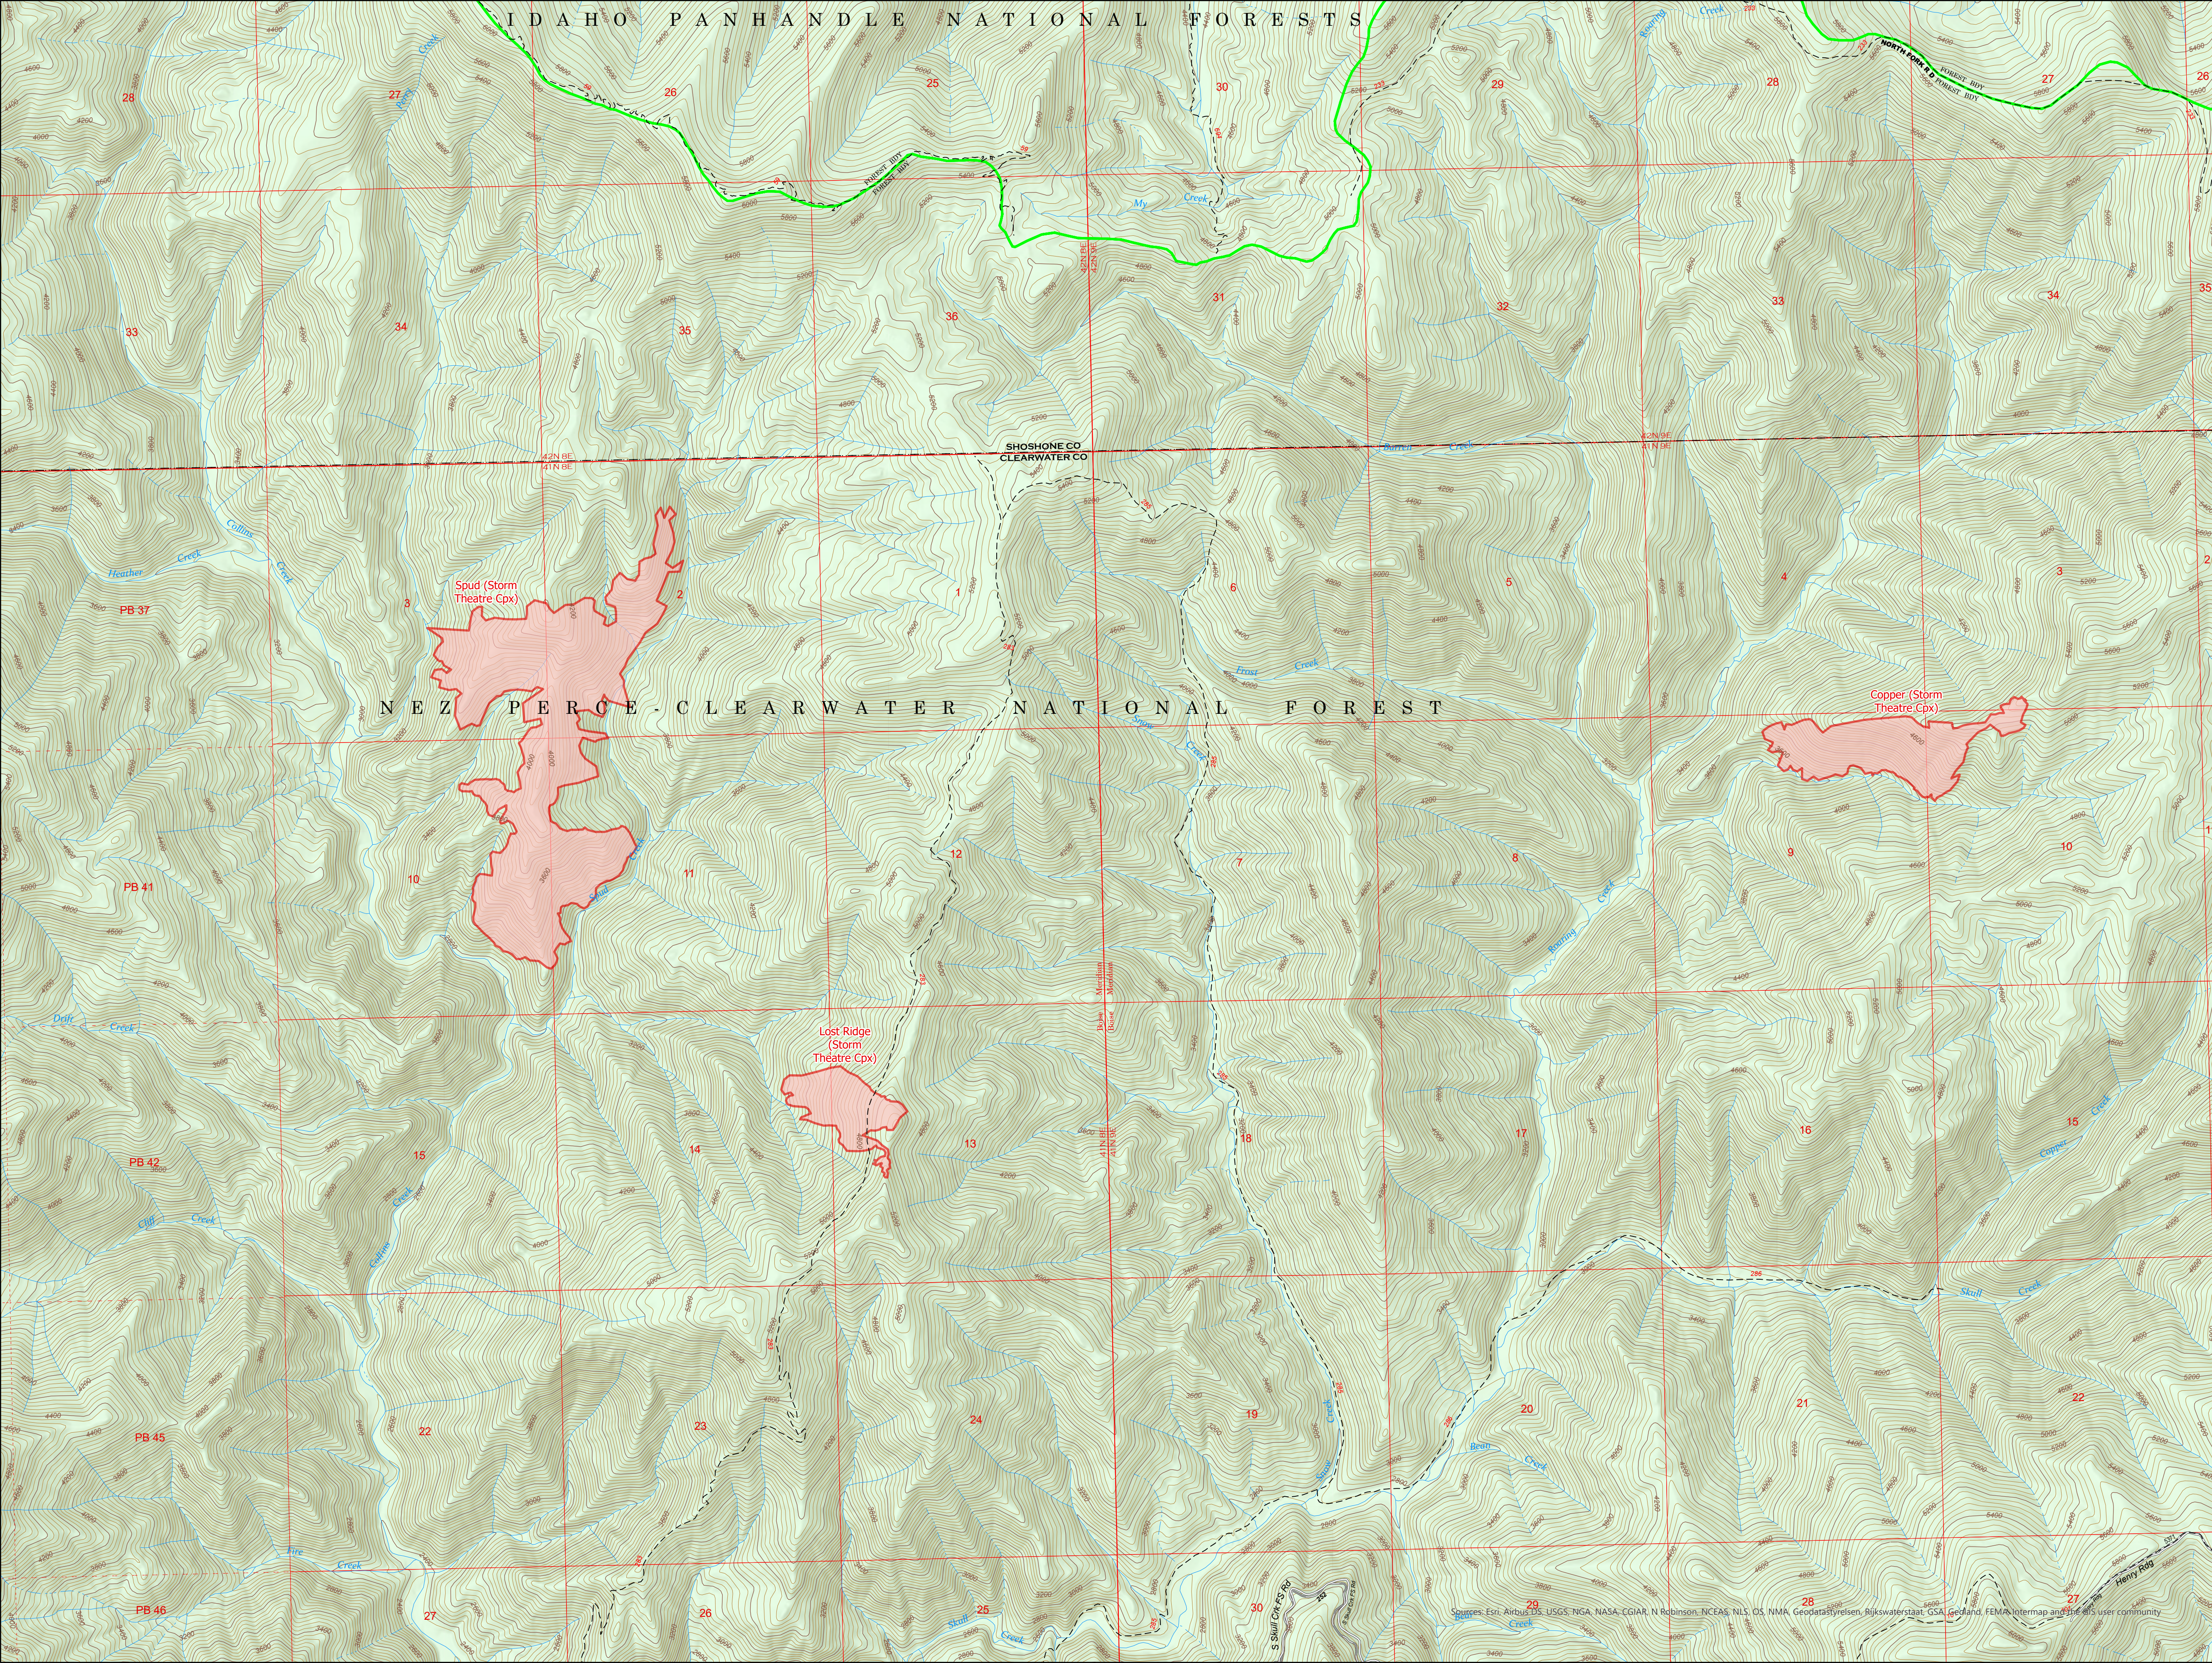

Storm Theatre Complex

ID-NCF-000742

Operations
August 31, 2021

Fire Name	Acres
Copper	100
Lost Ridge	50
Spud	360
Total	511

Legend
Wildfire Perimeter

Source: Esri, Airbus-DS, USGS, FGA, NASA, CGIAR, N Robinson, NCEAS, NLS, OS, NIMA, Geodatasystemen, Rijkswaterstaat, GSA, Geoland, FEMA, Intermap and the GIS user community