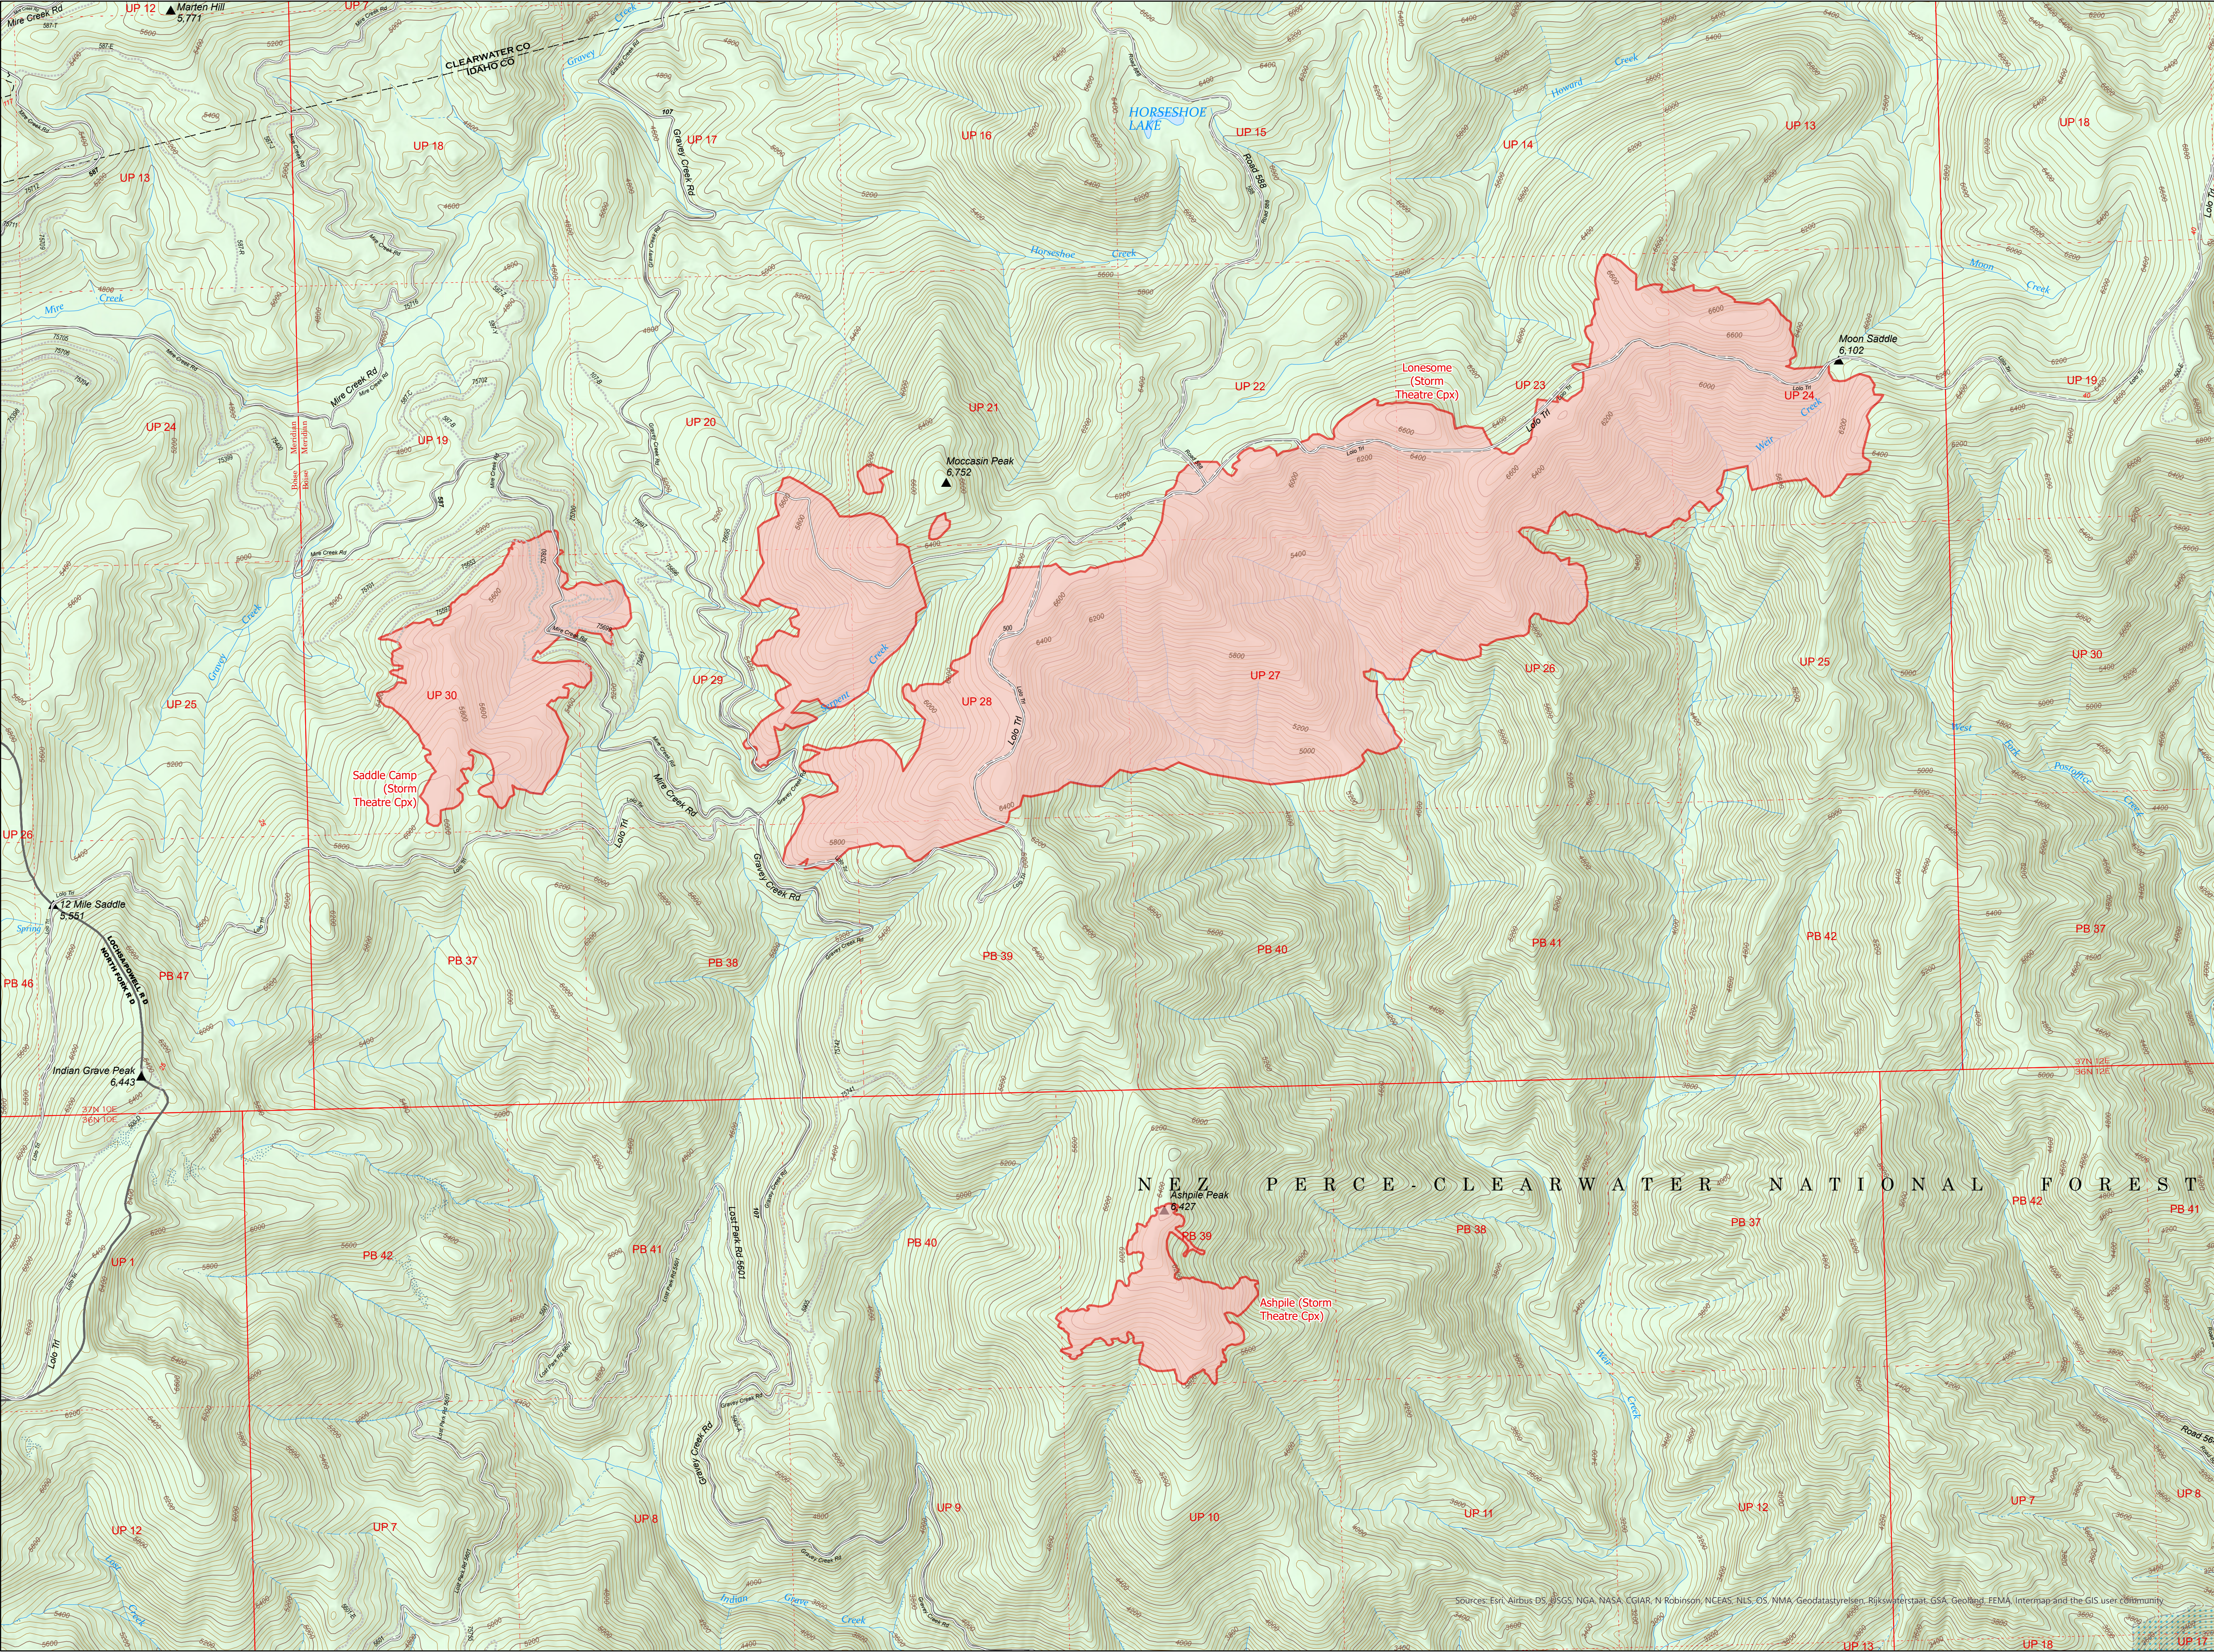

# Storm Theatre Complex

ID-NCF-000742

Operations  
August 31, 2021

Fire Name	Acres
Ashpile	133
Lonesome	2220
Saddle Camp	310
<b>Total</b>	<b>2663</b>

Legend  
 Wildfire Perimeter

NEZ PERCE-CLEARWATER NATIONAL FOREST

Sources: Esri, Airbus DS, SCS, NGA, NASA, CGIAR, N Robinson, NCEAS, NLS, OS, NMA, Geodatasystemen, Rijkswaterstaat, GSA, Geonacht, FEMA, Internet and the GIS user community