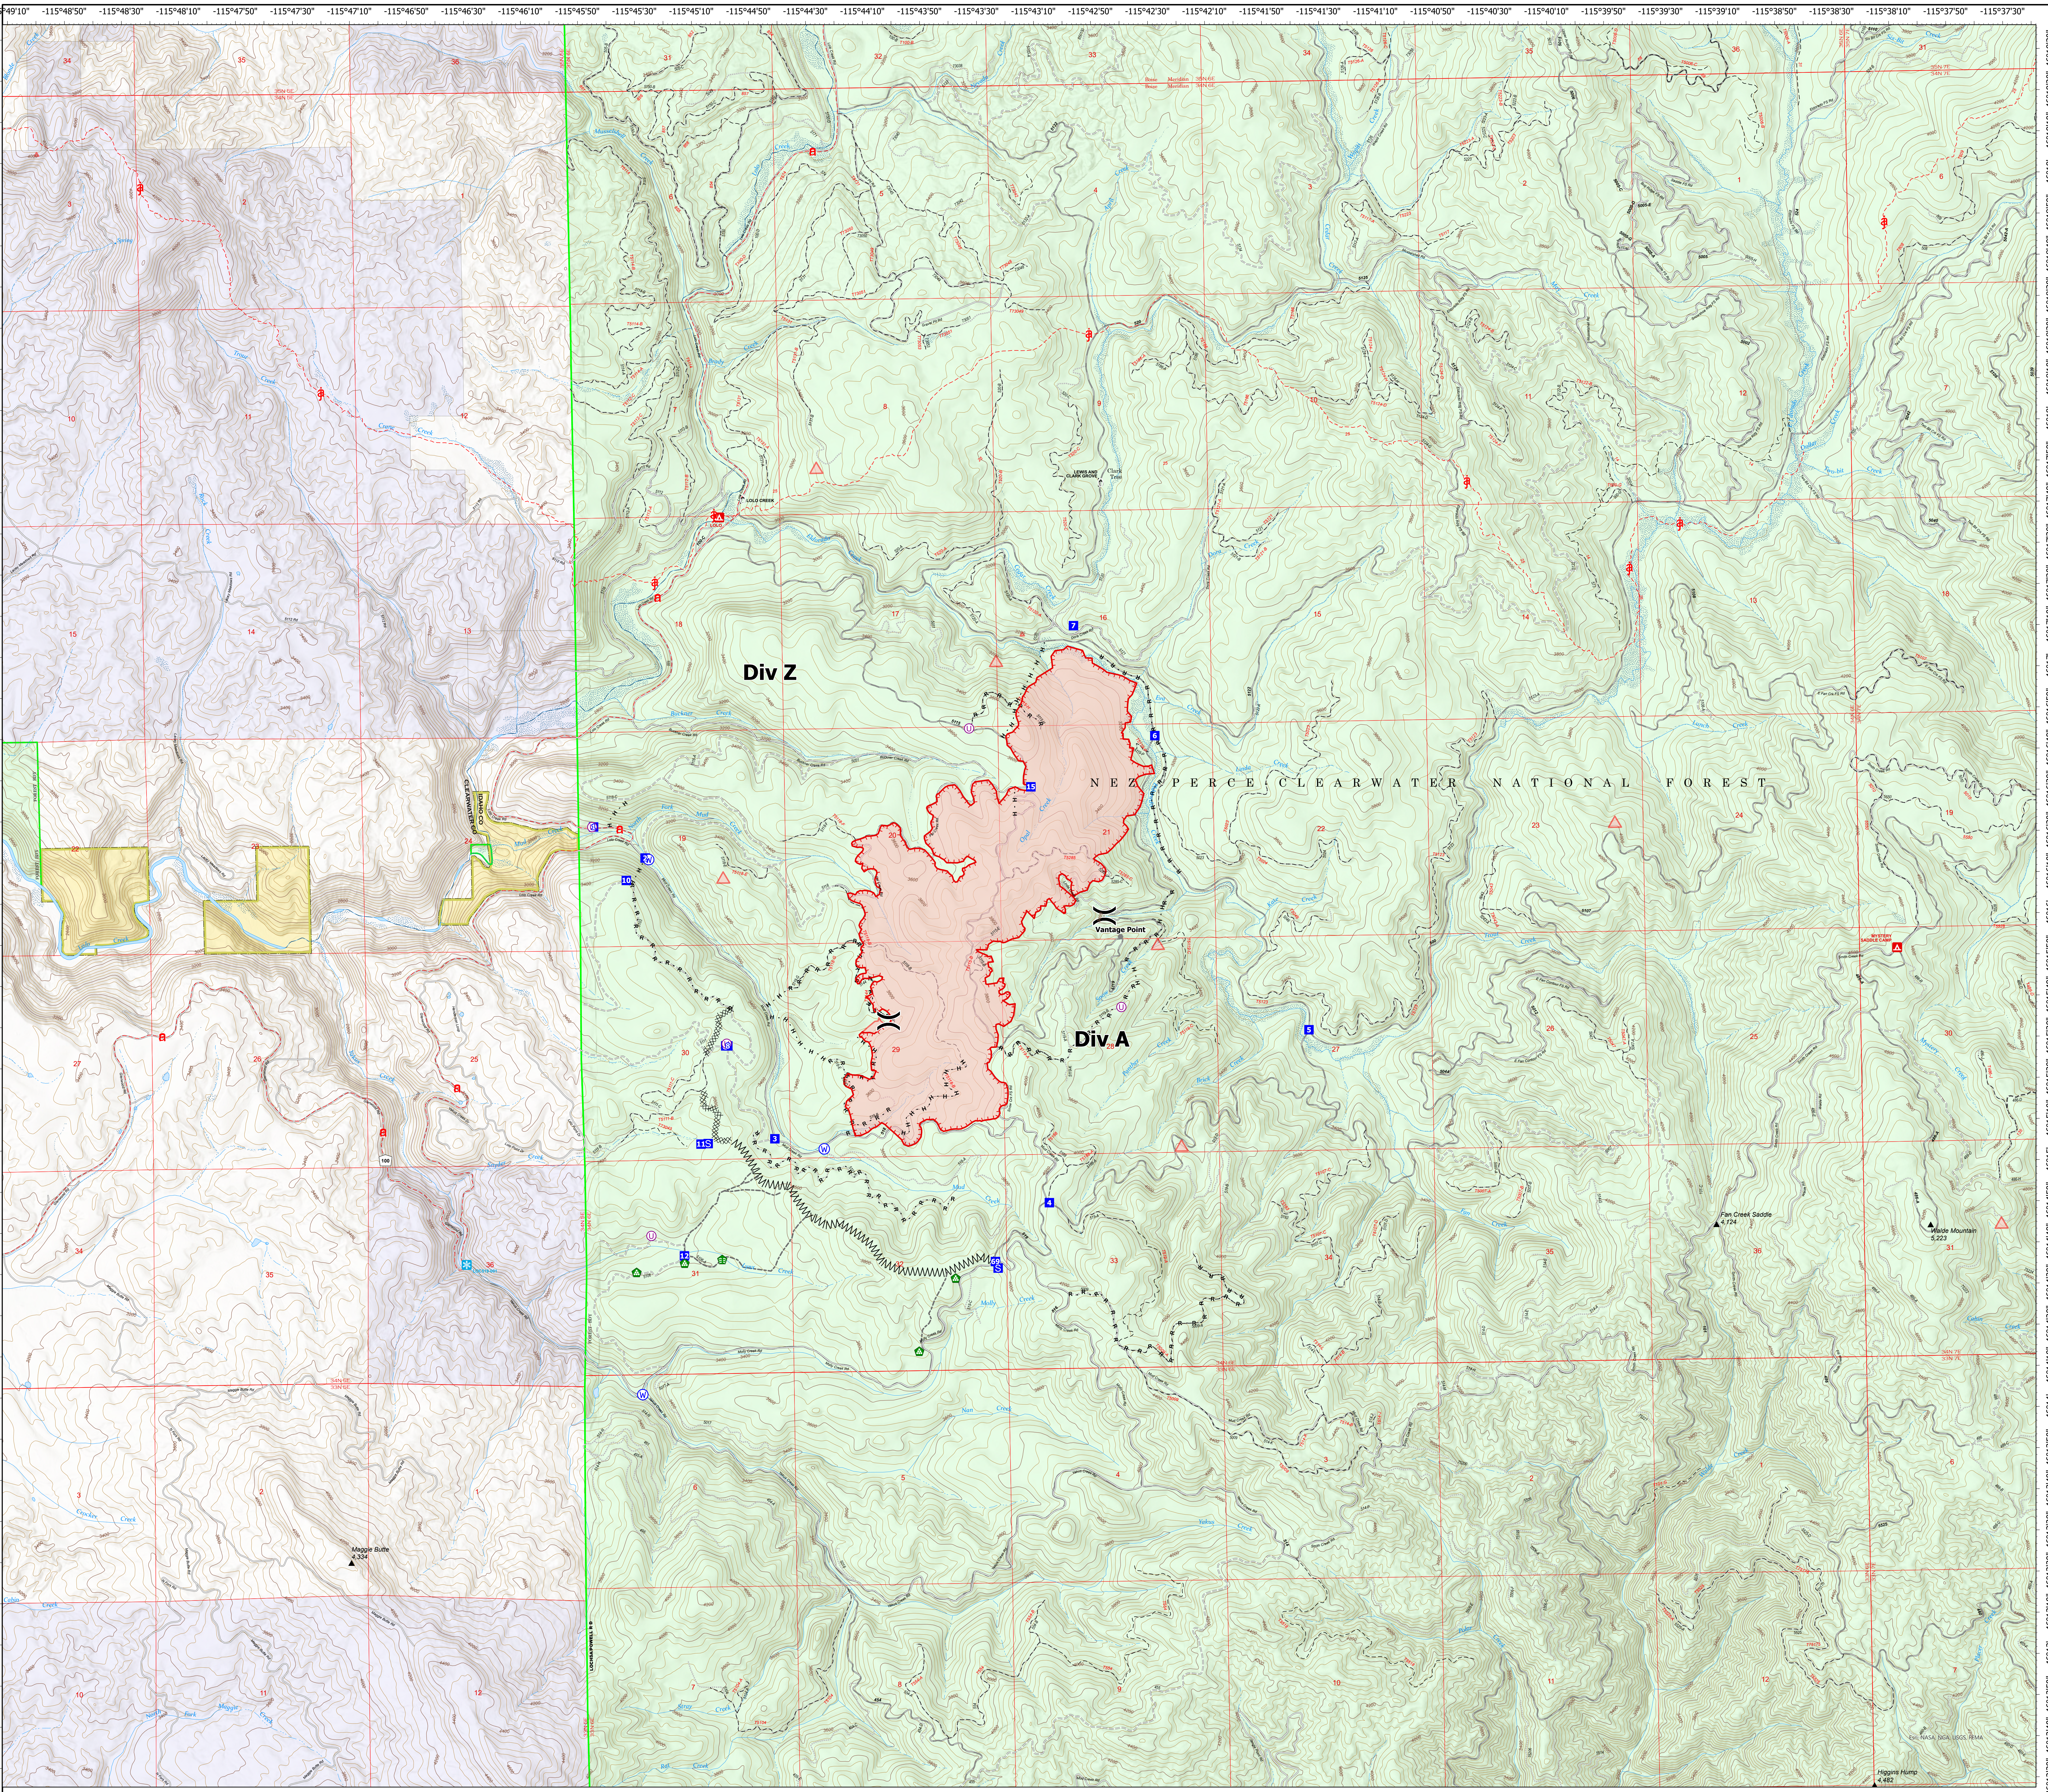

Storm Theatre Complex

ID-NCF-000742

Snow Creek
Operations
August 5, 2021

- Wildfire Daily Fire Perimeter
- Ops Completed
- Completed Dozer Line
- Completed Fuel Break
- Completed Hand Line
- Completed Road as Line Reference
- Other
- Fire Perimeter
- Fire Edge
- Campground
- Trailhead
- Snowpark
- National Designated Trail
- Trail
- National Designated Trail
- Tunnel; Bridge
- Dirt (Not Paved)
- Gravel Road
- Dirt Roads
- Unimproved Roads
- Closed Roads
- Stream/River; Artificial Path
- Stream/River Intermittent
- Ranger District Boundary
- Federal Wilderness Boundary
- Lake / Pond
- Wild and Scenic River
- Polygon Type
- Wildfire Daily Fire Perimeter
- Forest Service Land
- PADUS Ownership
- MANG_TYPE, MANG_NAME, DES_TP
- Other State Lands
- Bureau of Land Management Lands

0 0.5 1 Miles