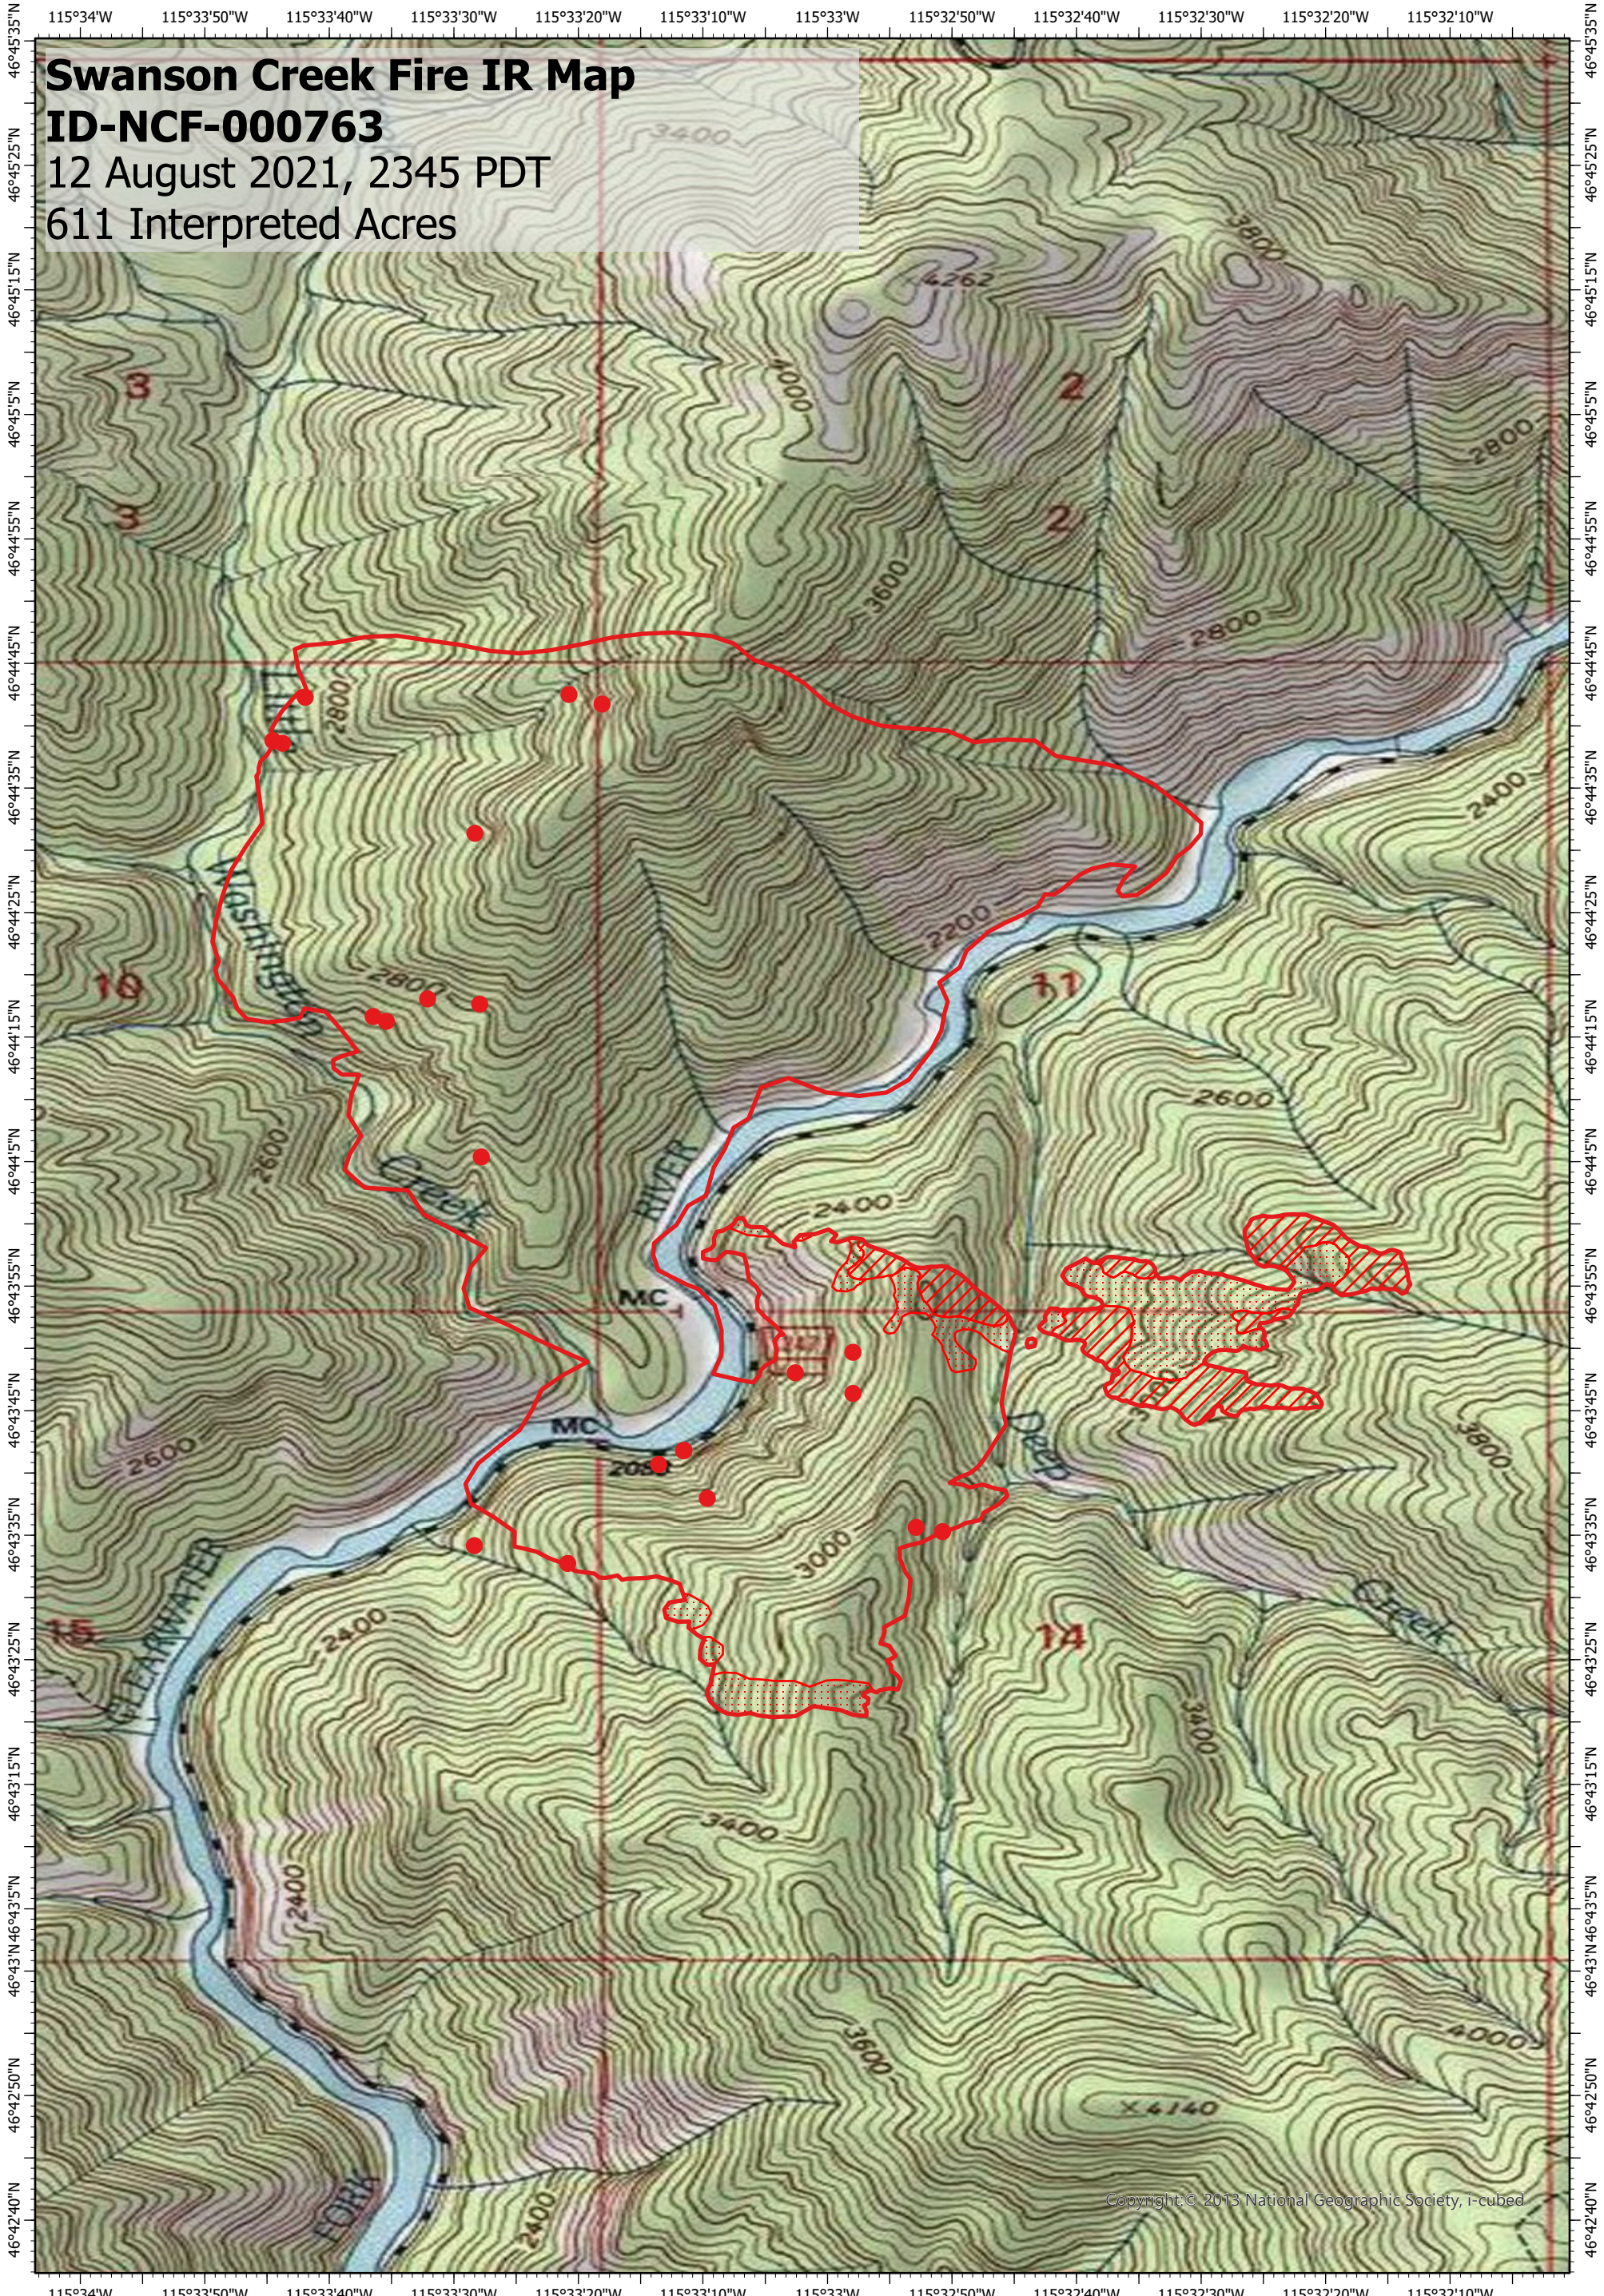

Swanson Creek Fire IR Map

ID-NCF-000763

12 August 2021, 2345 PDT

611 Interpreted Acres

Legend

- Isolated Heat
- ▭ Burn Perimeter
- ▨ Intense Heat
- ▤ Scattered Heat

Scale: 1:15,000
Projection: WGS 1984
Produced by: Owyhee Air Research, LLC
IR Interpreter: S. Osberg
Contact: fire@owyheeair.com (208) 442-5405