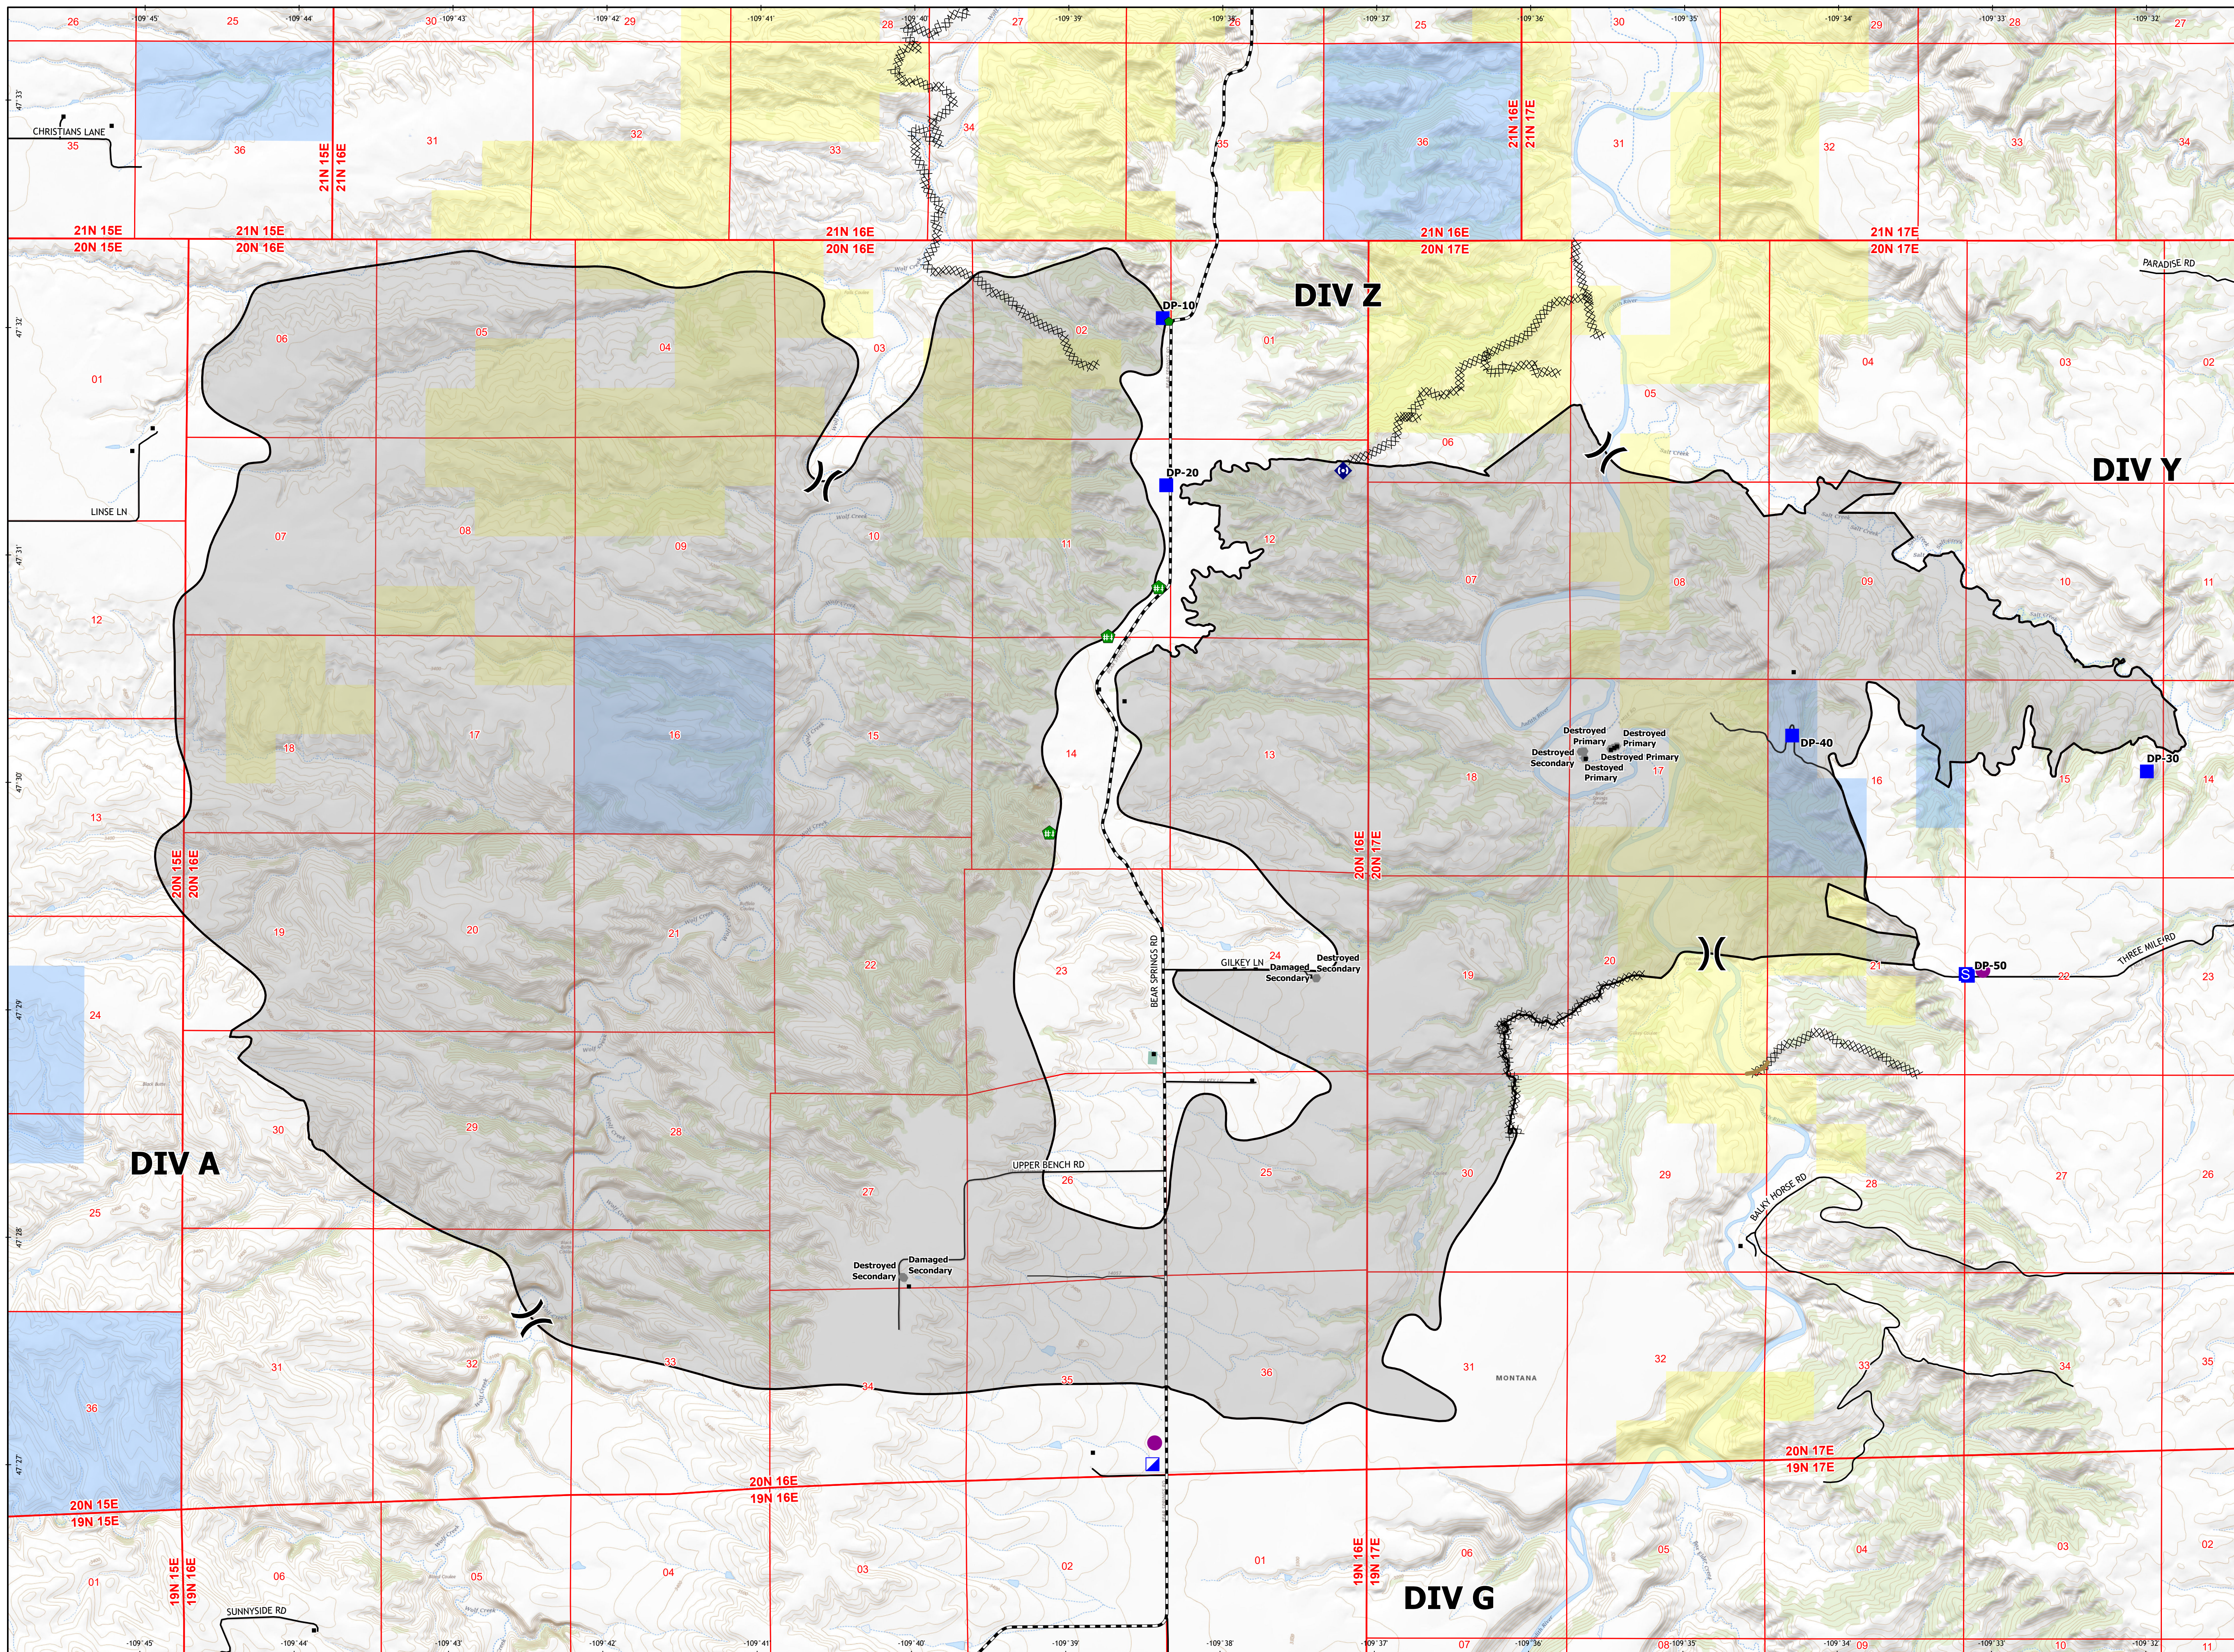

# TAYLOR FIRE

Final Map

20210808

22,909 Acres

- Air Operations**
  - Helispot
- Assignment Breaks**
  - Division Break
- Logistics**
  - Incident Command Post
  - Drop Point
  - Camp
  - Staging Area
- Fire**
  - Fire Origin
- Reference**
  - Value at Risk
  - Other
- Repair**
  - Repair Point
- Communications**
  - Fence - Cut/Damaged
  - Repeater
- Ops Completed**
  - Completed Burnout
  - Completed Dozer Line
- Reference**
  - Access or Improved Road
  - Repair Line
  - Fire Perimeter
  - Fire Edge
  - LOCAL
  - MAJOR COLLECTOR
  - MINOR RURAL
  - RURAL
  - Label Point