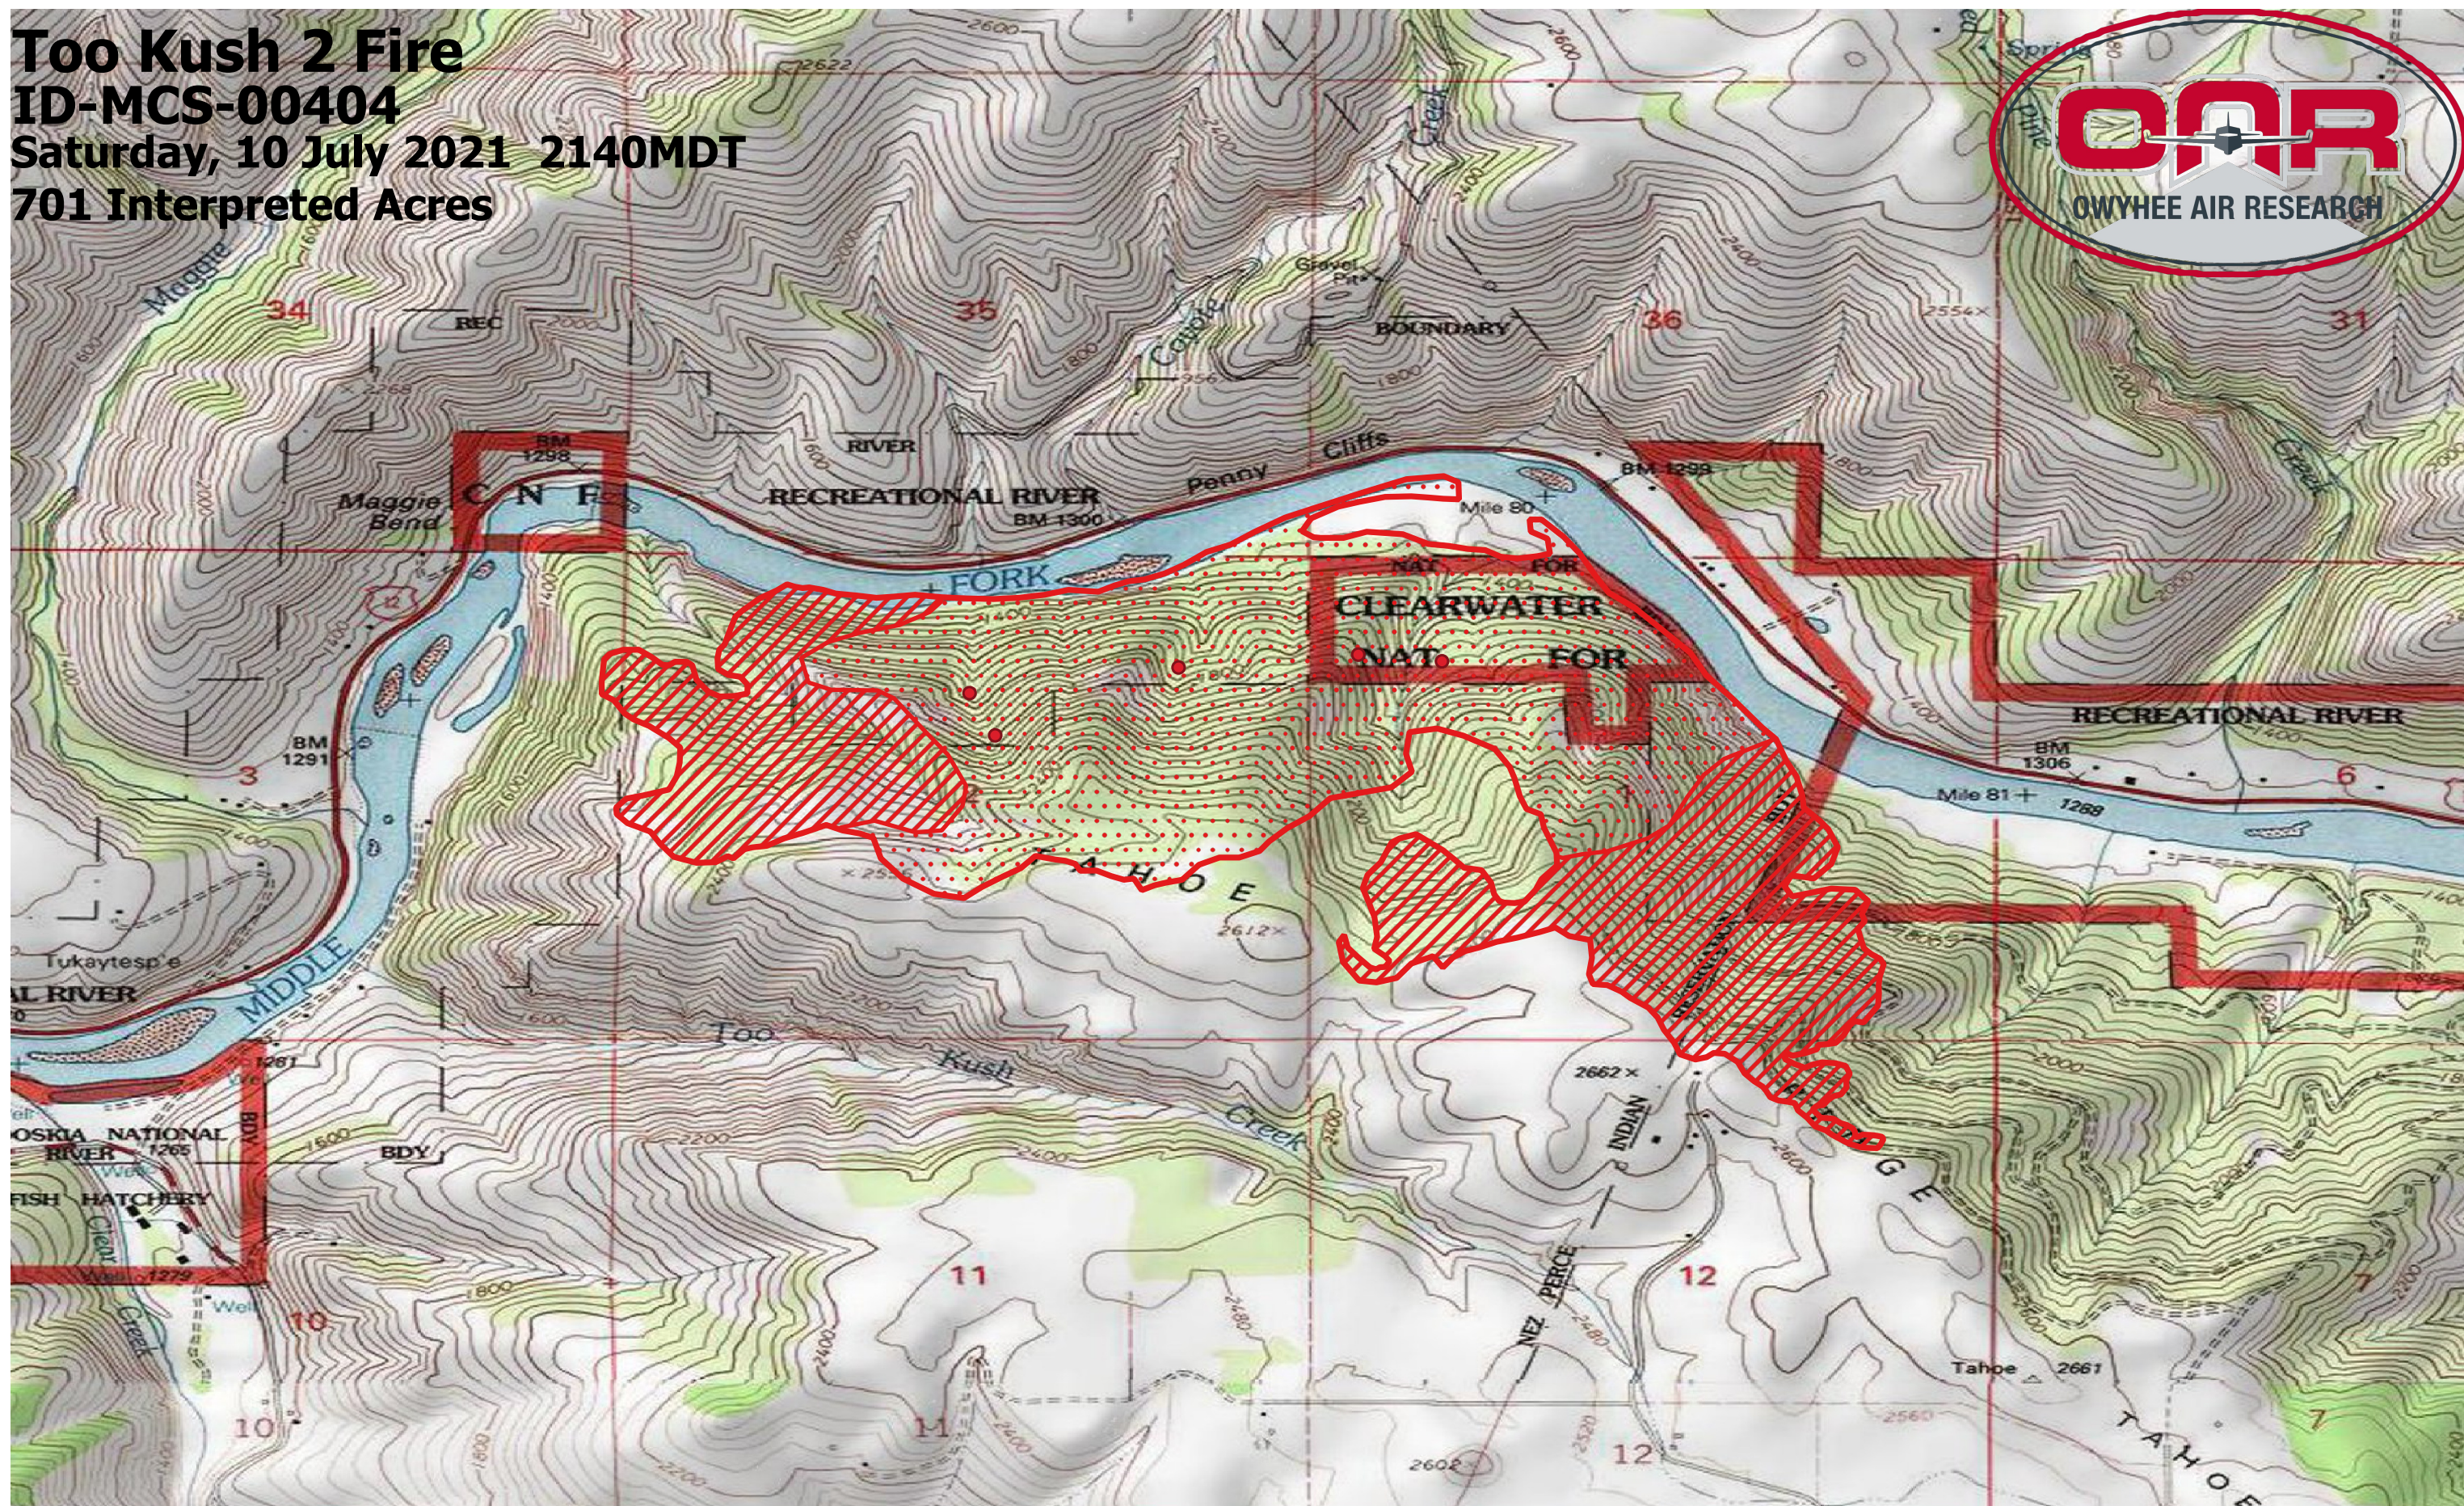

Too Kush 2 Fire
ID-MCS-00404
Saturday, 10 July 2021 2140MDT
701 Interpreted Acres

- Legend**
- IR Burn Perimeter
 - IR Isolated Heat
 - IR Intense Heat
 - IR Scattered Heat

Scale: 1:10,000
 Projection: WGS 84
 Produced by Owyhee Air Research, Inc.
 IR Interpreter: C. Merriman
 fire@owyheeair.com (208) 442-5405