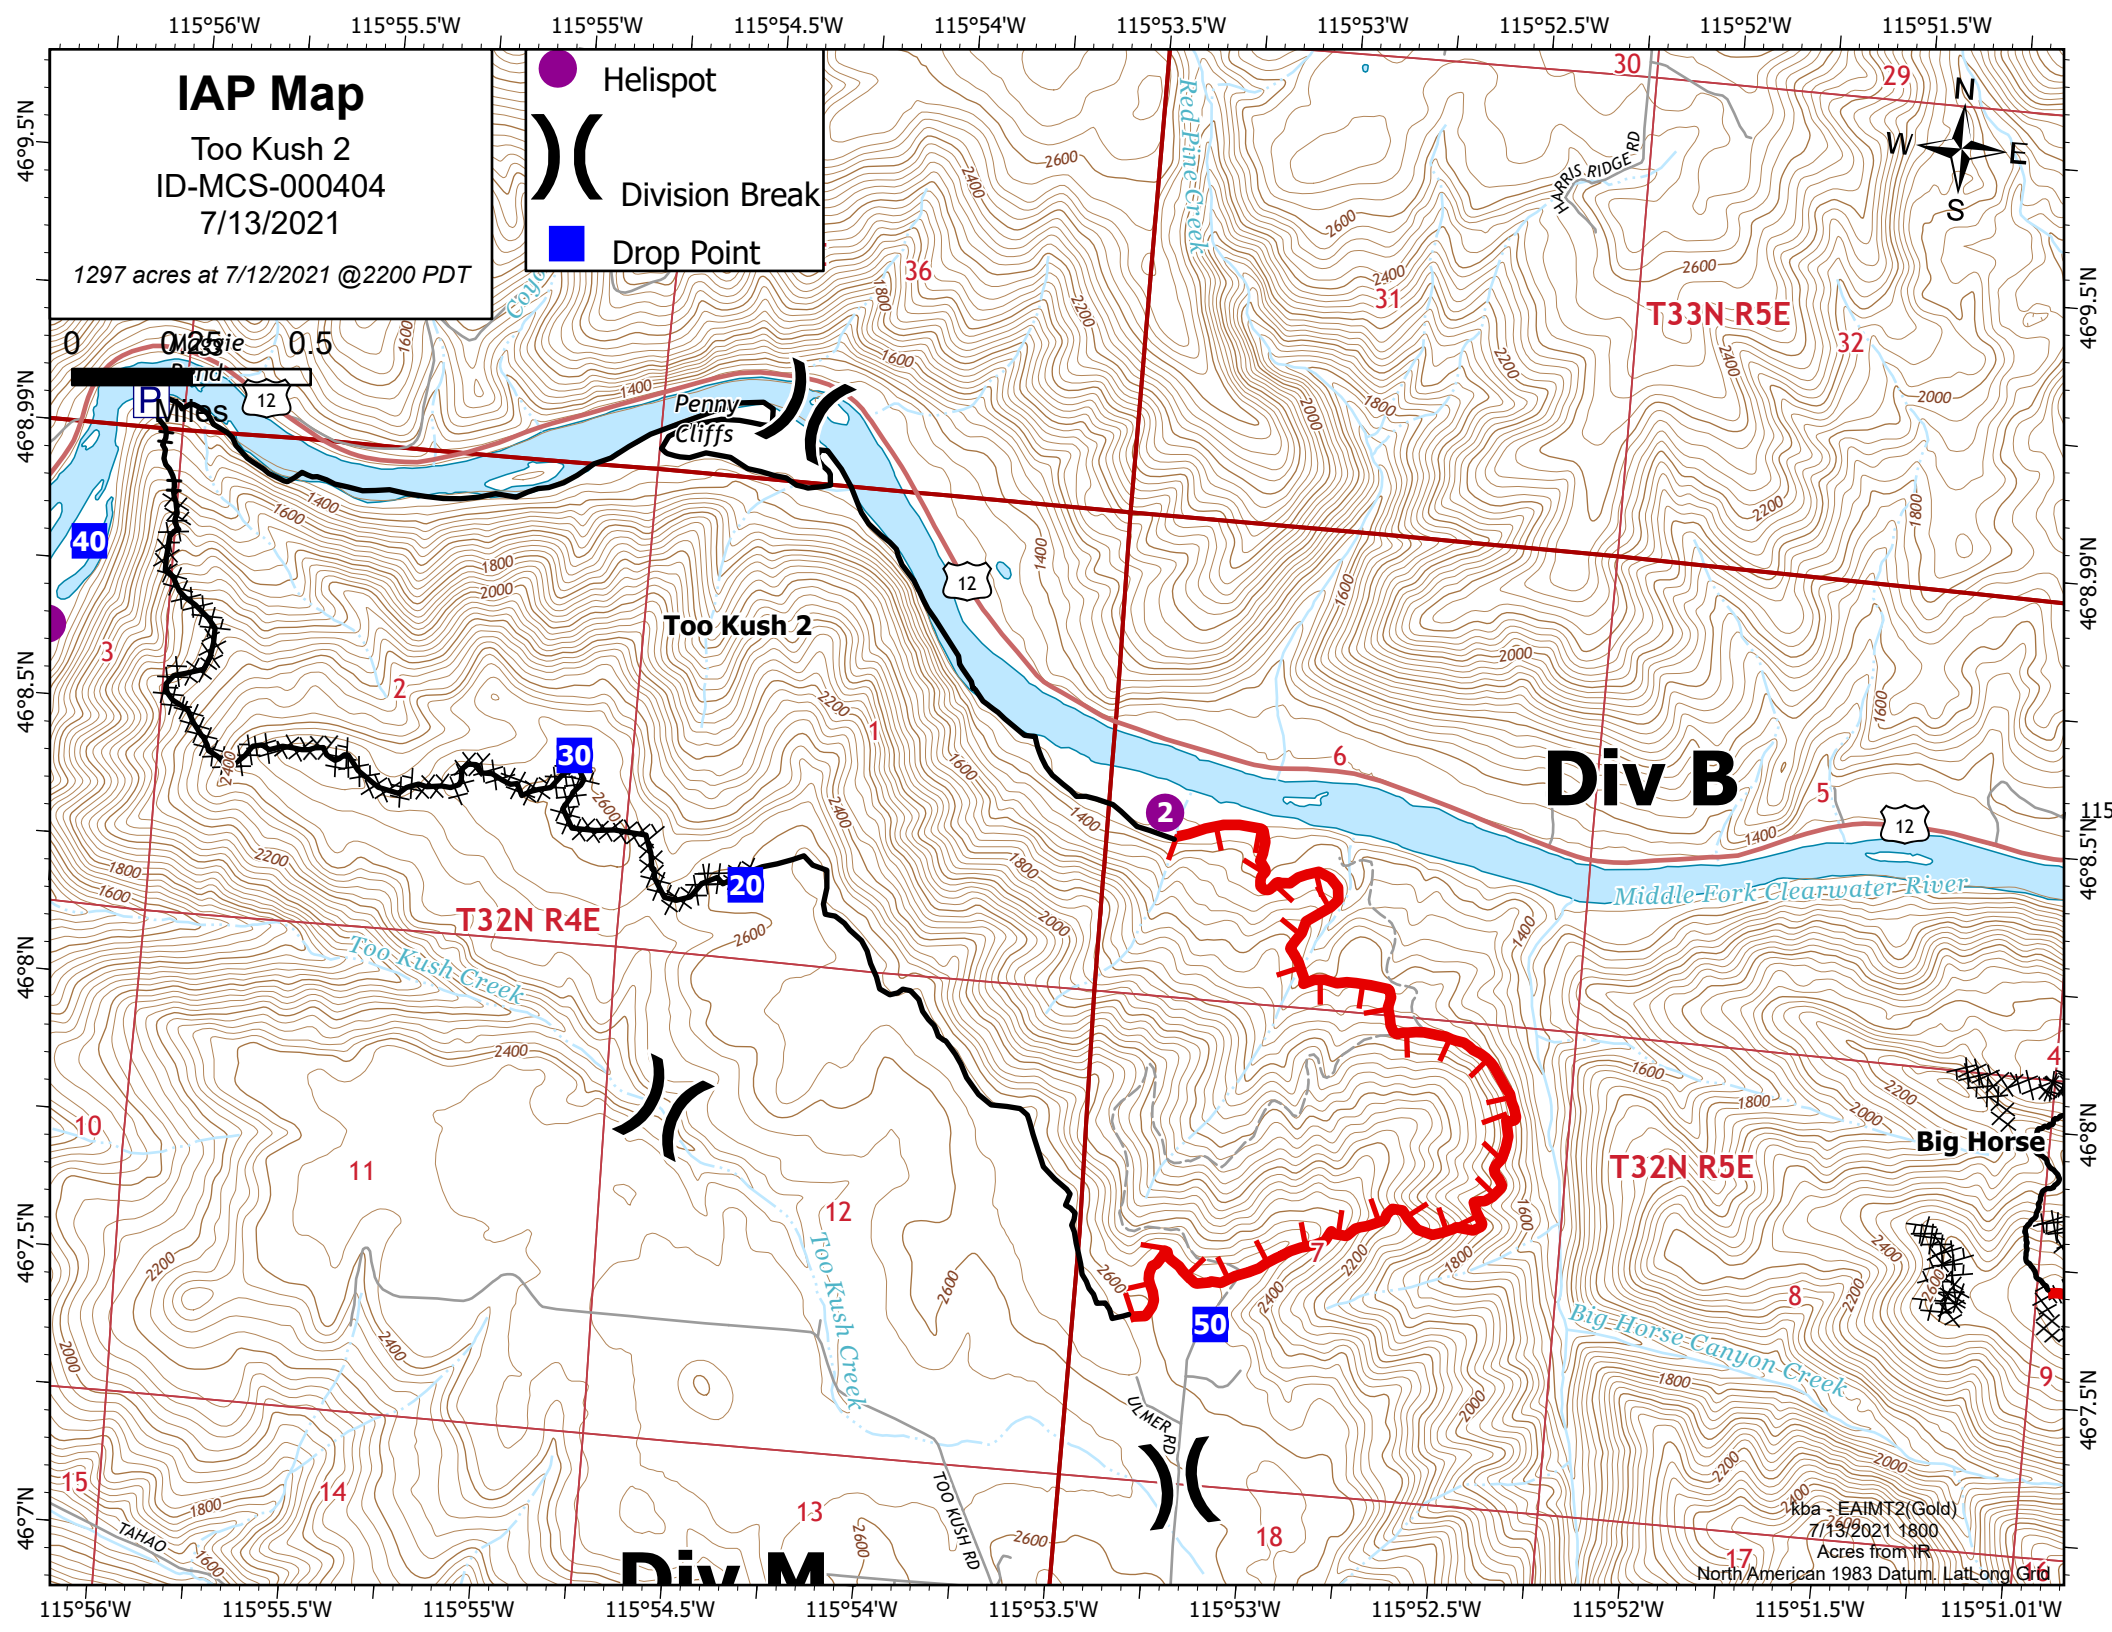

IAP Map

Too Kush 2
ID-MCS-000404
7/13/2021

1297 acres at 7/12/2021 @2200 PDT

-  Helispot
-  Division Break
-  Drop Point

kba - EAIMT2(Gold)
7/13/2021 1800
Acres from IR
North American 1983 Datum, Lat-Long Grid