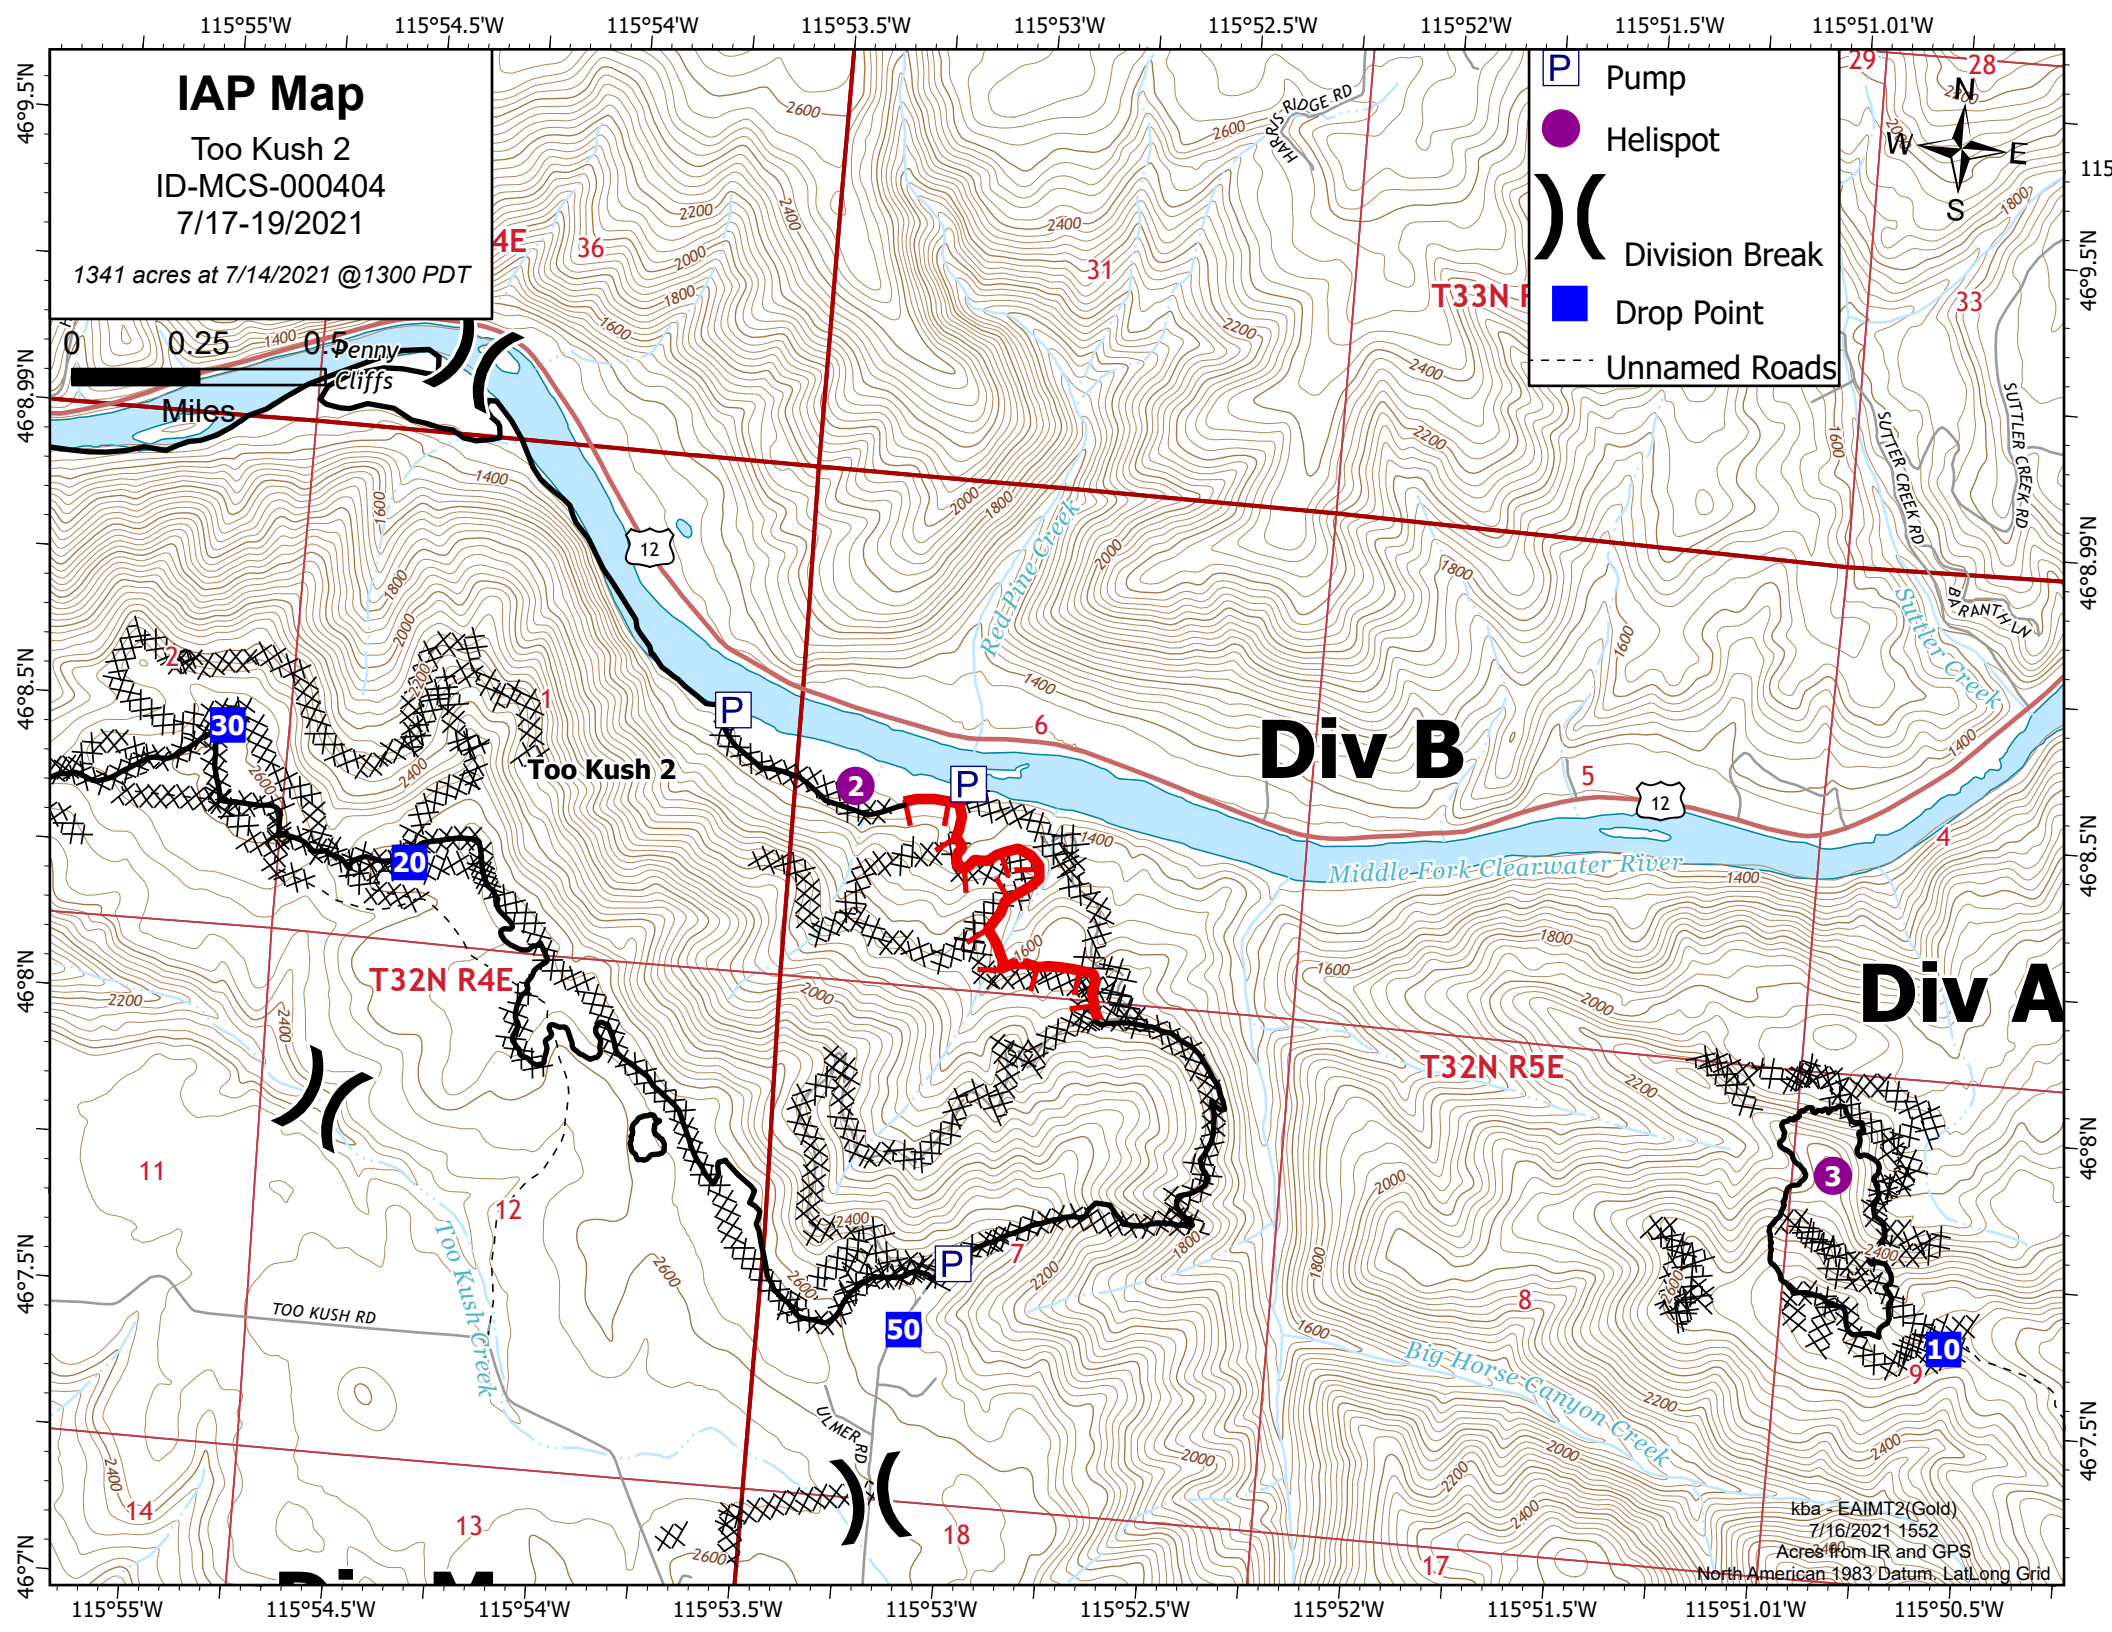

IAP Map

Too Kush 2
ID-MCS-000404
7/17-19/2021

1341 acres at 7/14/2021 @ 1300 PDT

- Pump
- Helispot
- Division Break
- Drop Point
- Unnamed Roads

kba - EAIMT2(Gold)
7/16/2021 1552
Acres from IR and GPS
North American 1983 Datum, Lat/Long Grid