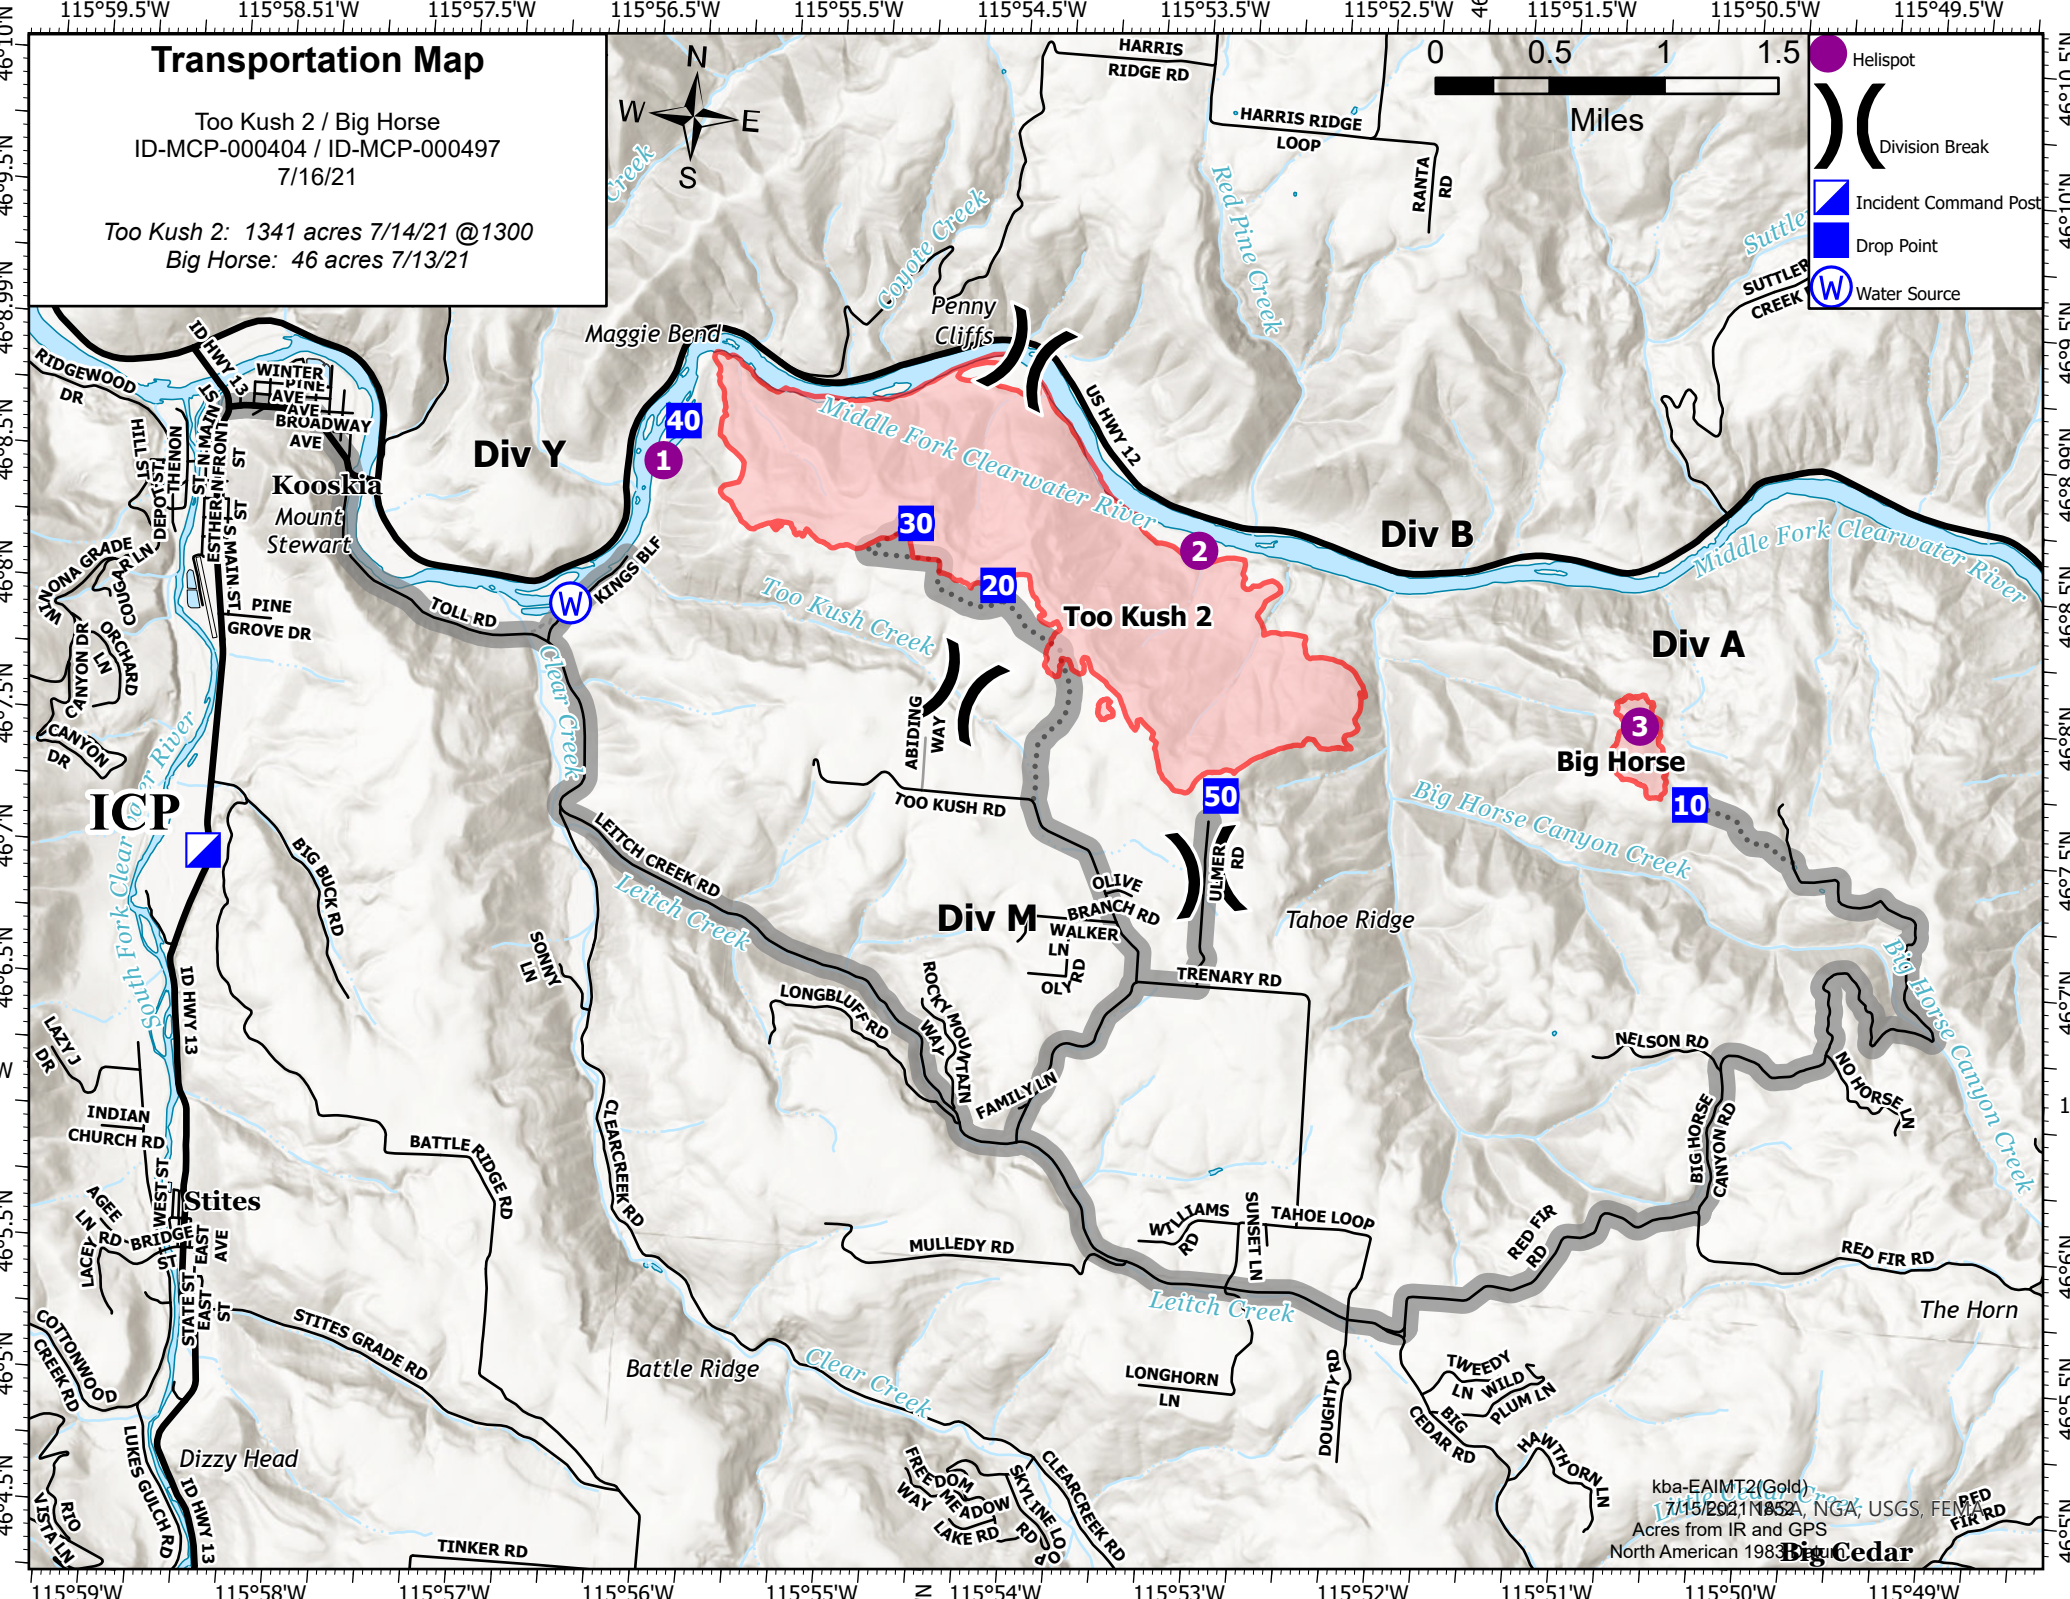

Transportation Map

Too Kush 2 / Big Horse
ID-MCP-000404 / ID-MCP-000497
7/16/21

Too Kush 2: 1341 acres 7/14/21 @1300
Big Horse: 46 acres 7/13/21

- Helispot
- Division Break
- Incident Command Post
- Drop Point
- Water Source

kba-EA1MT2(Gold)
7/15/2021 11:52 AM
Acres from IR and GPS
North American 1983 datum
Big Cedar