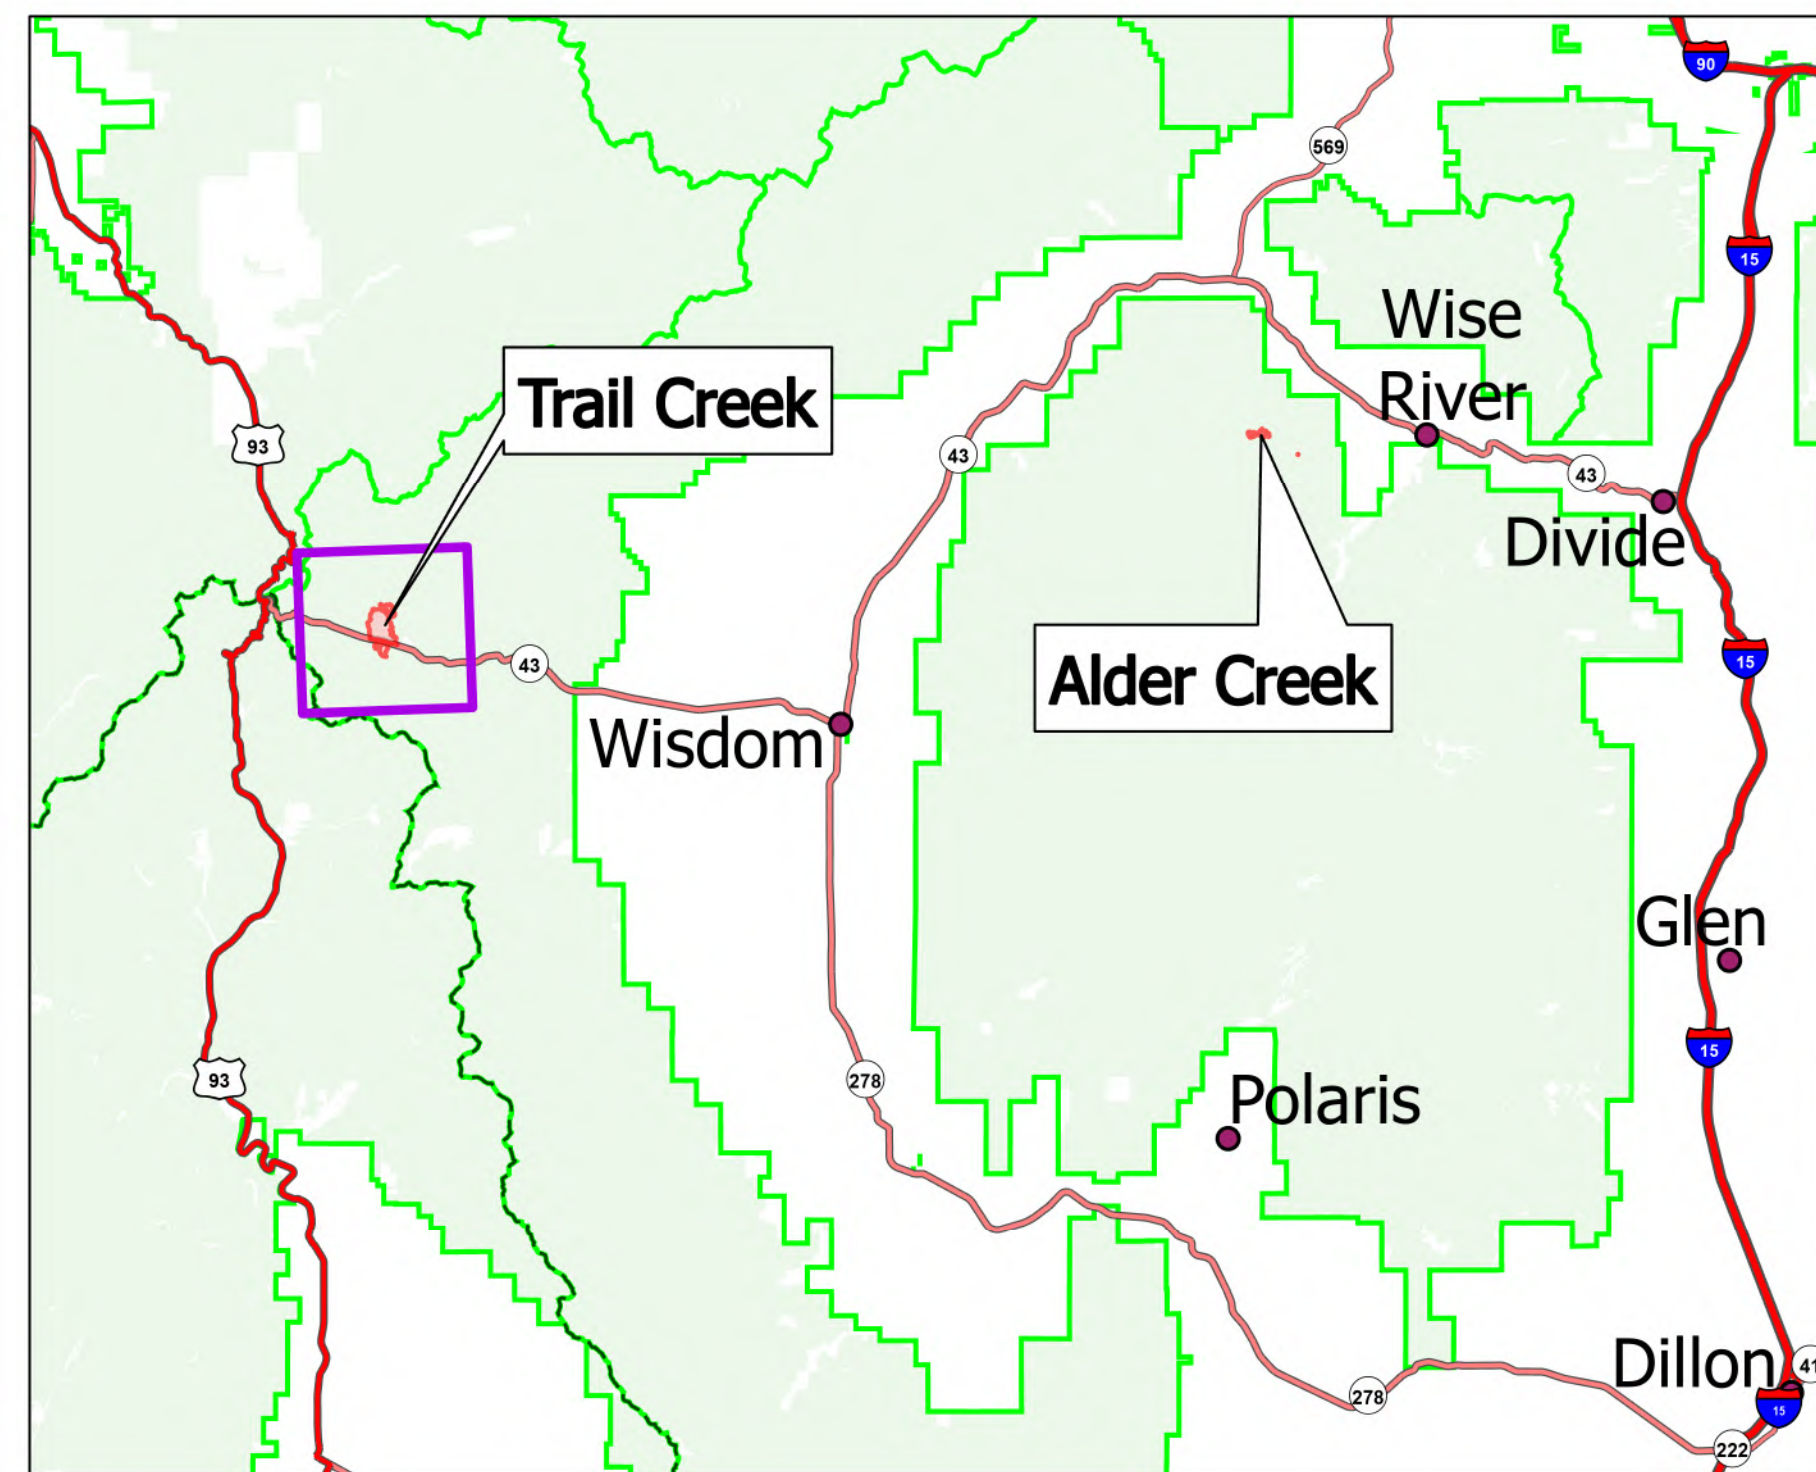

Public Information

Trail Creek
MT-BDF-006272
July 11, 2021
718 acres

- Wildfire Daily Fire Perimeter
- Ownership
- Forest Service Land

Fire perimeter updated from
IR on 6/10/2021 2245

Remote Incident Support Team
7/11/2021 1310
North American 1983 Datum, Lat,Long Grid