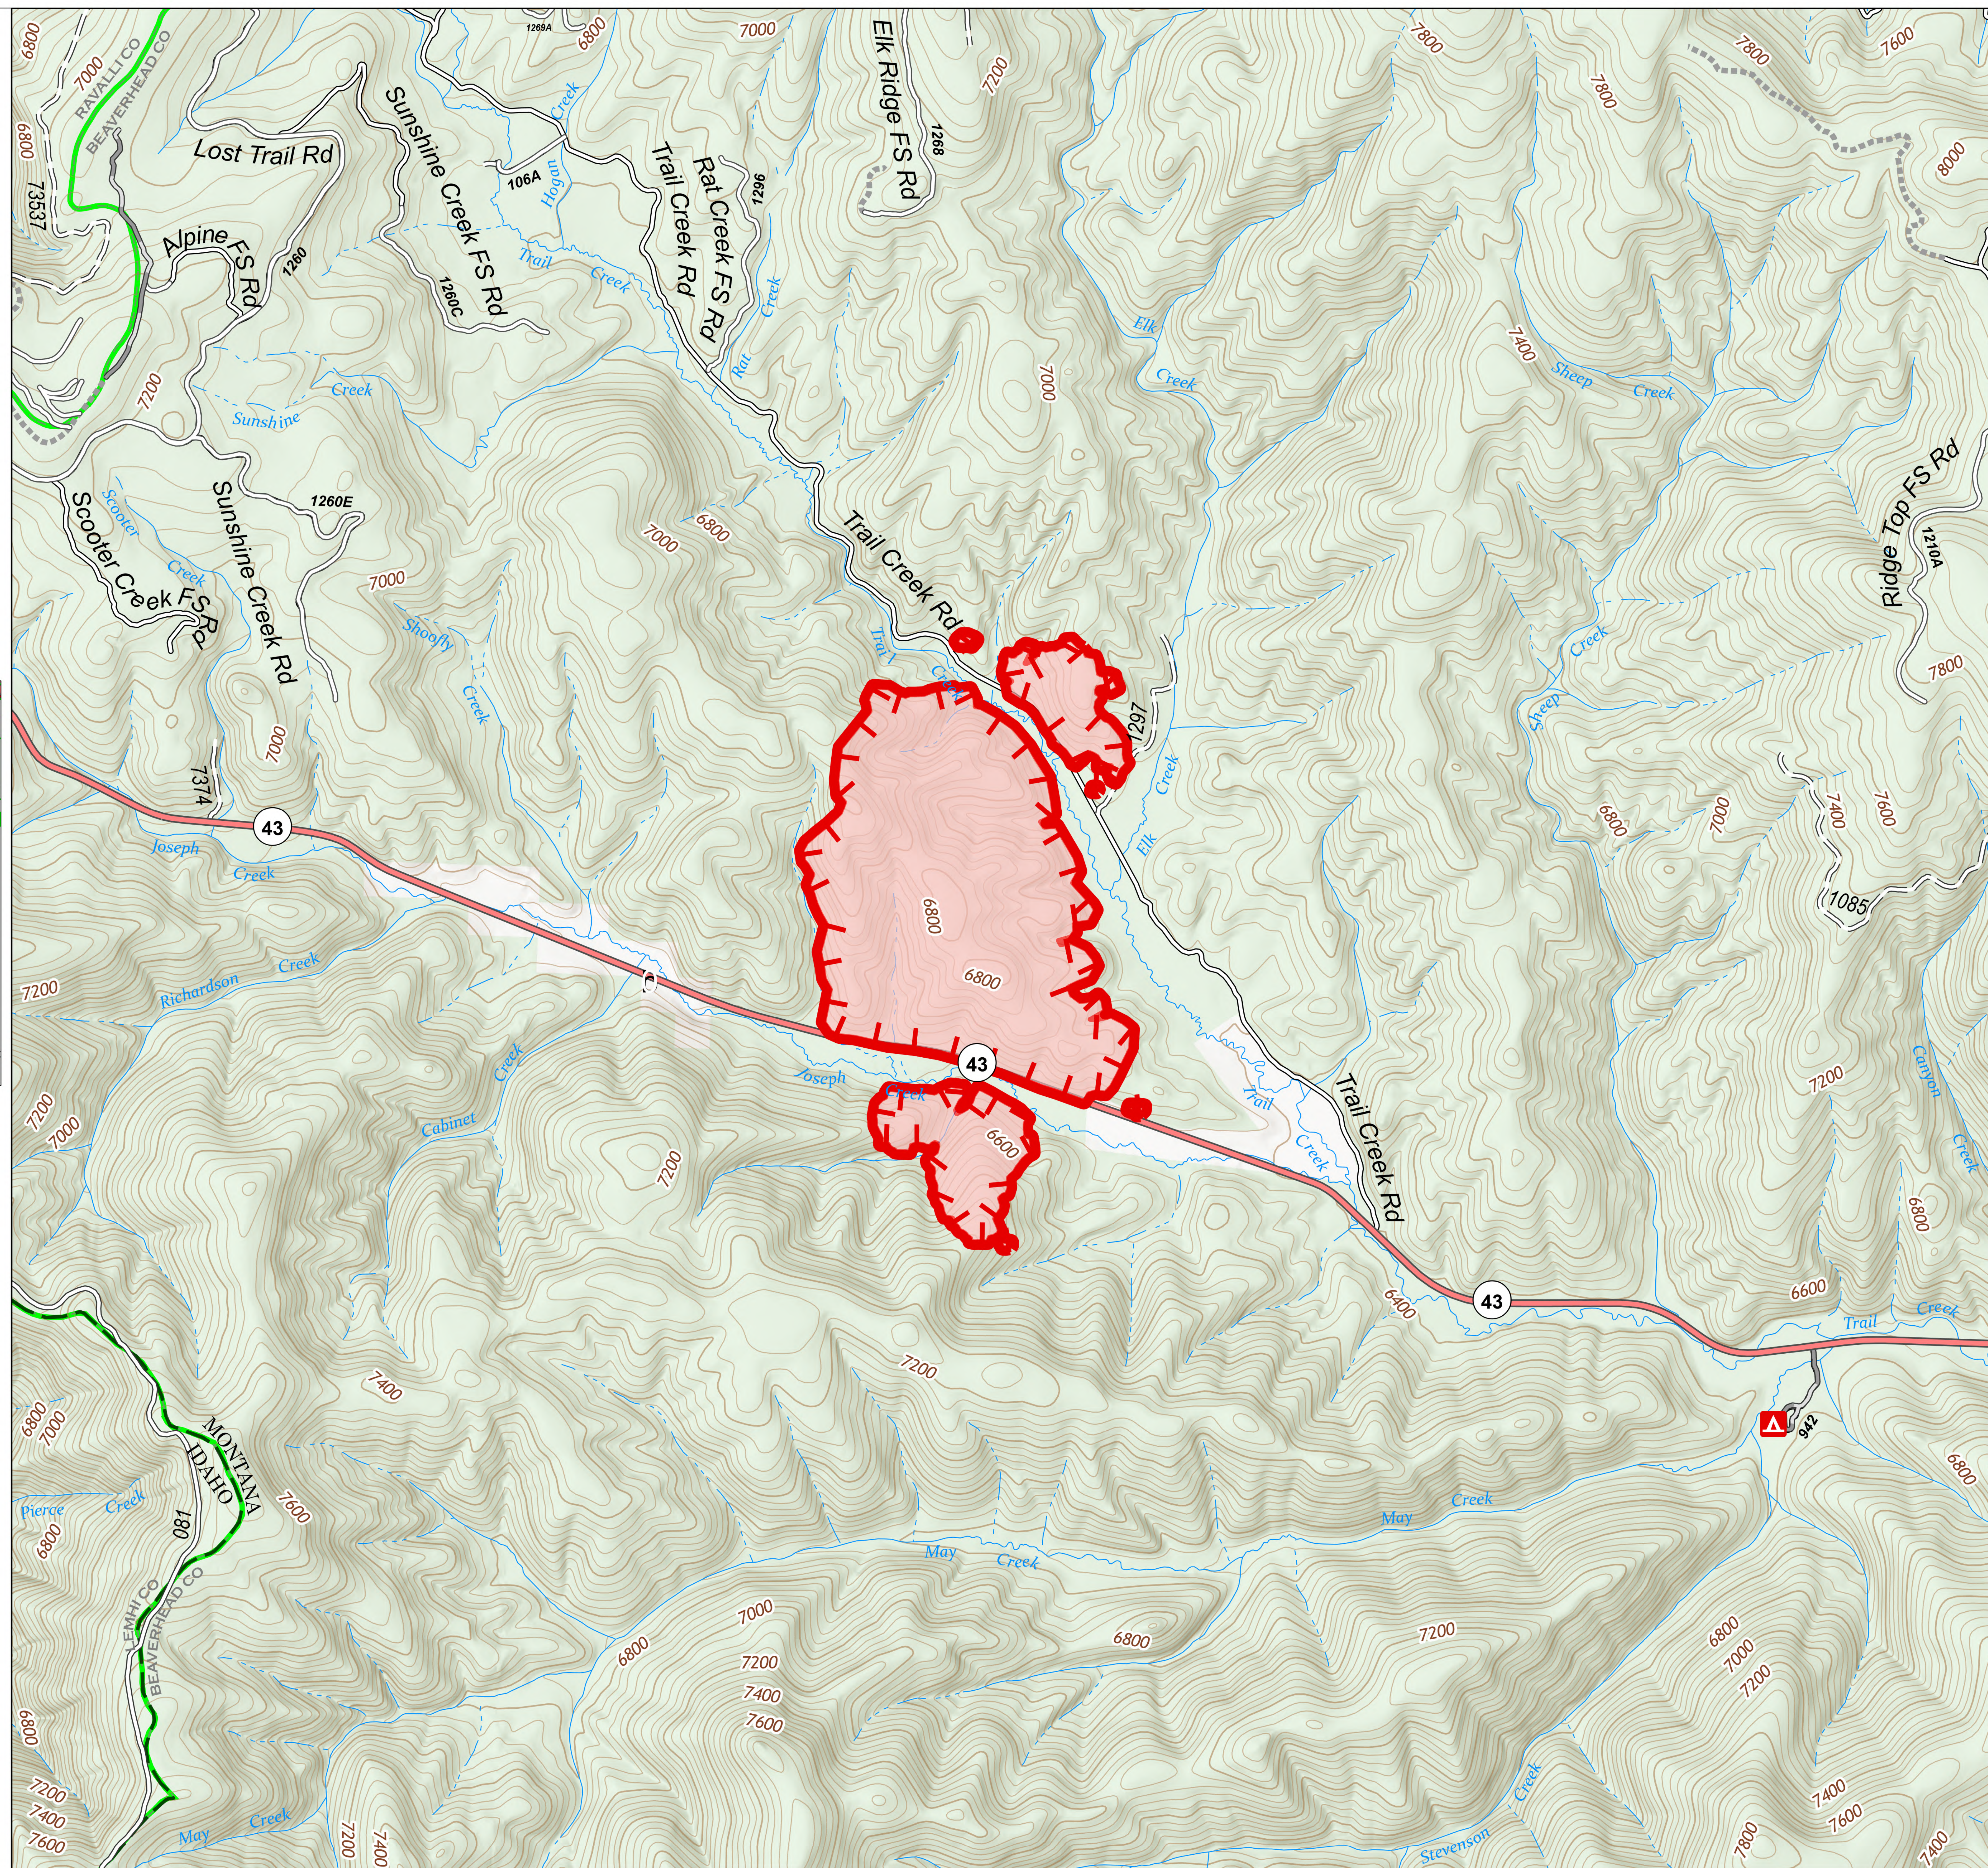

Public Information

Trail Creek
MT-BDF-006272
July 11, 2021
718 acres

- Wildfire Daily Fire Perimeter
- Ownership
- Forest Service Land

Fire perimeter updated from
IR on 6/10/2021 2245

Remote Incident Support Team
7/11/2021 1310
North American 1983 Datum, Lat,Long Grid