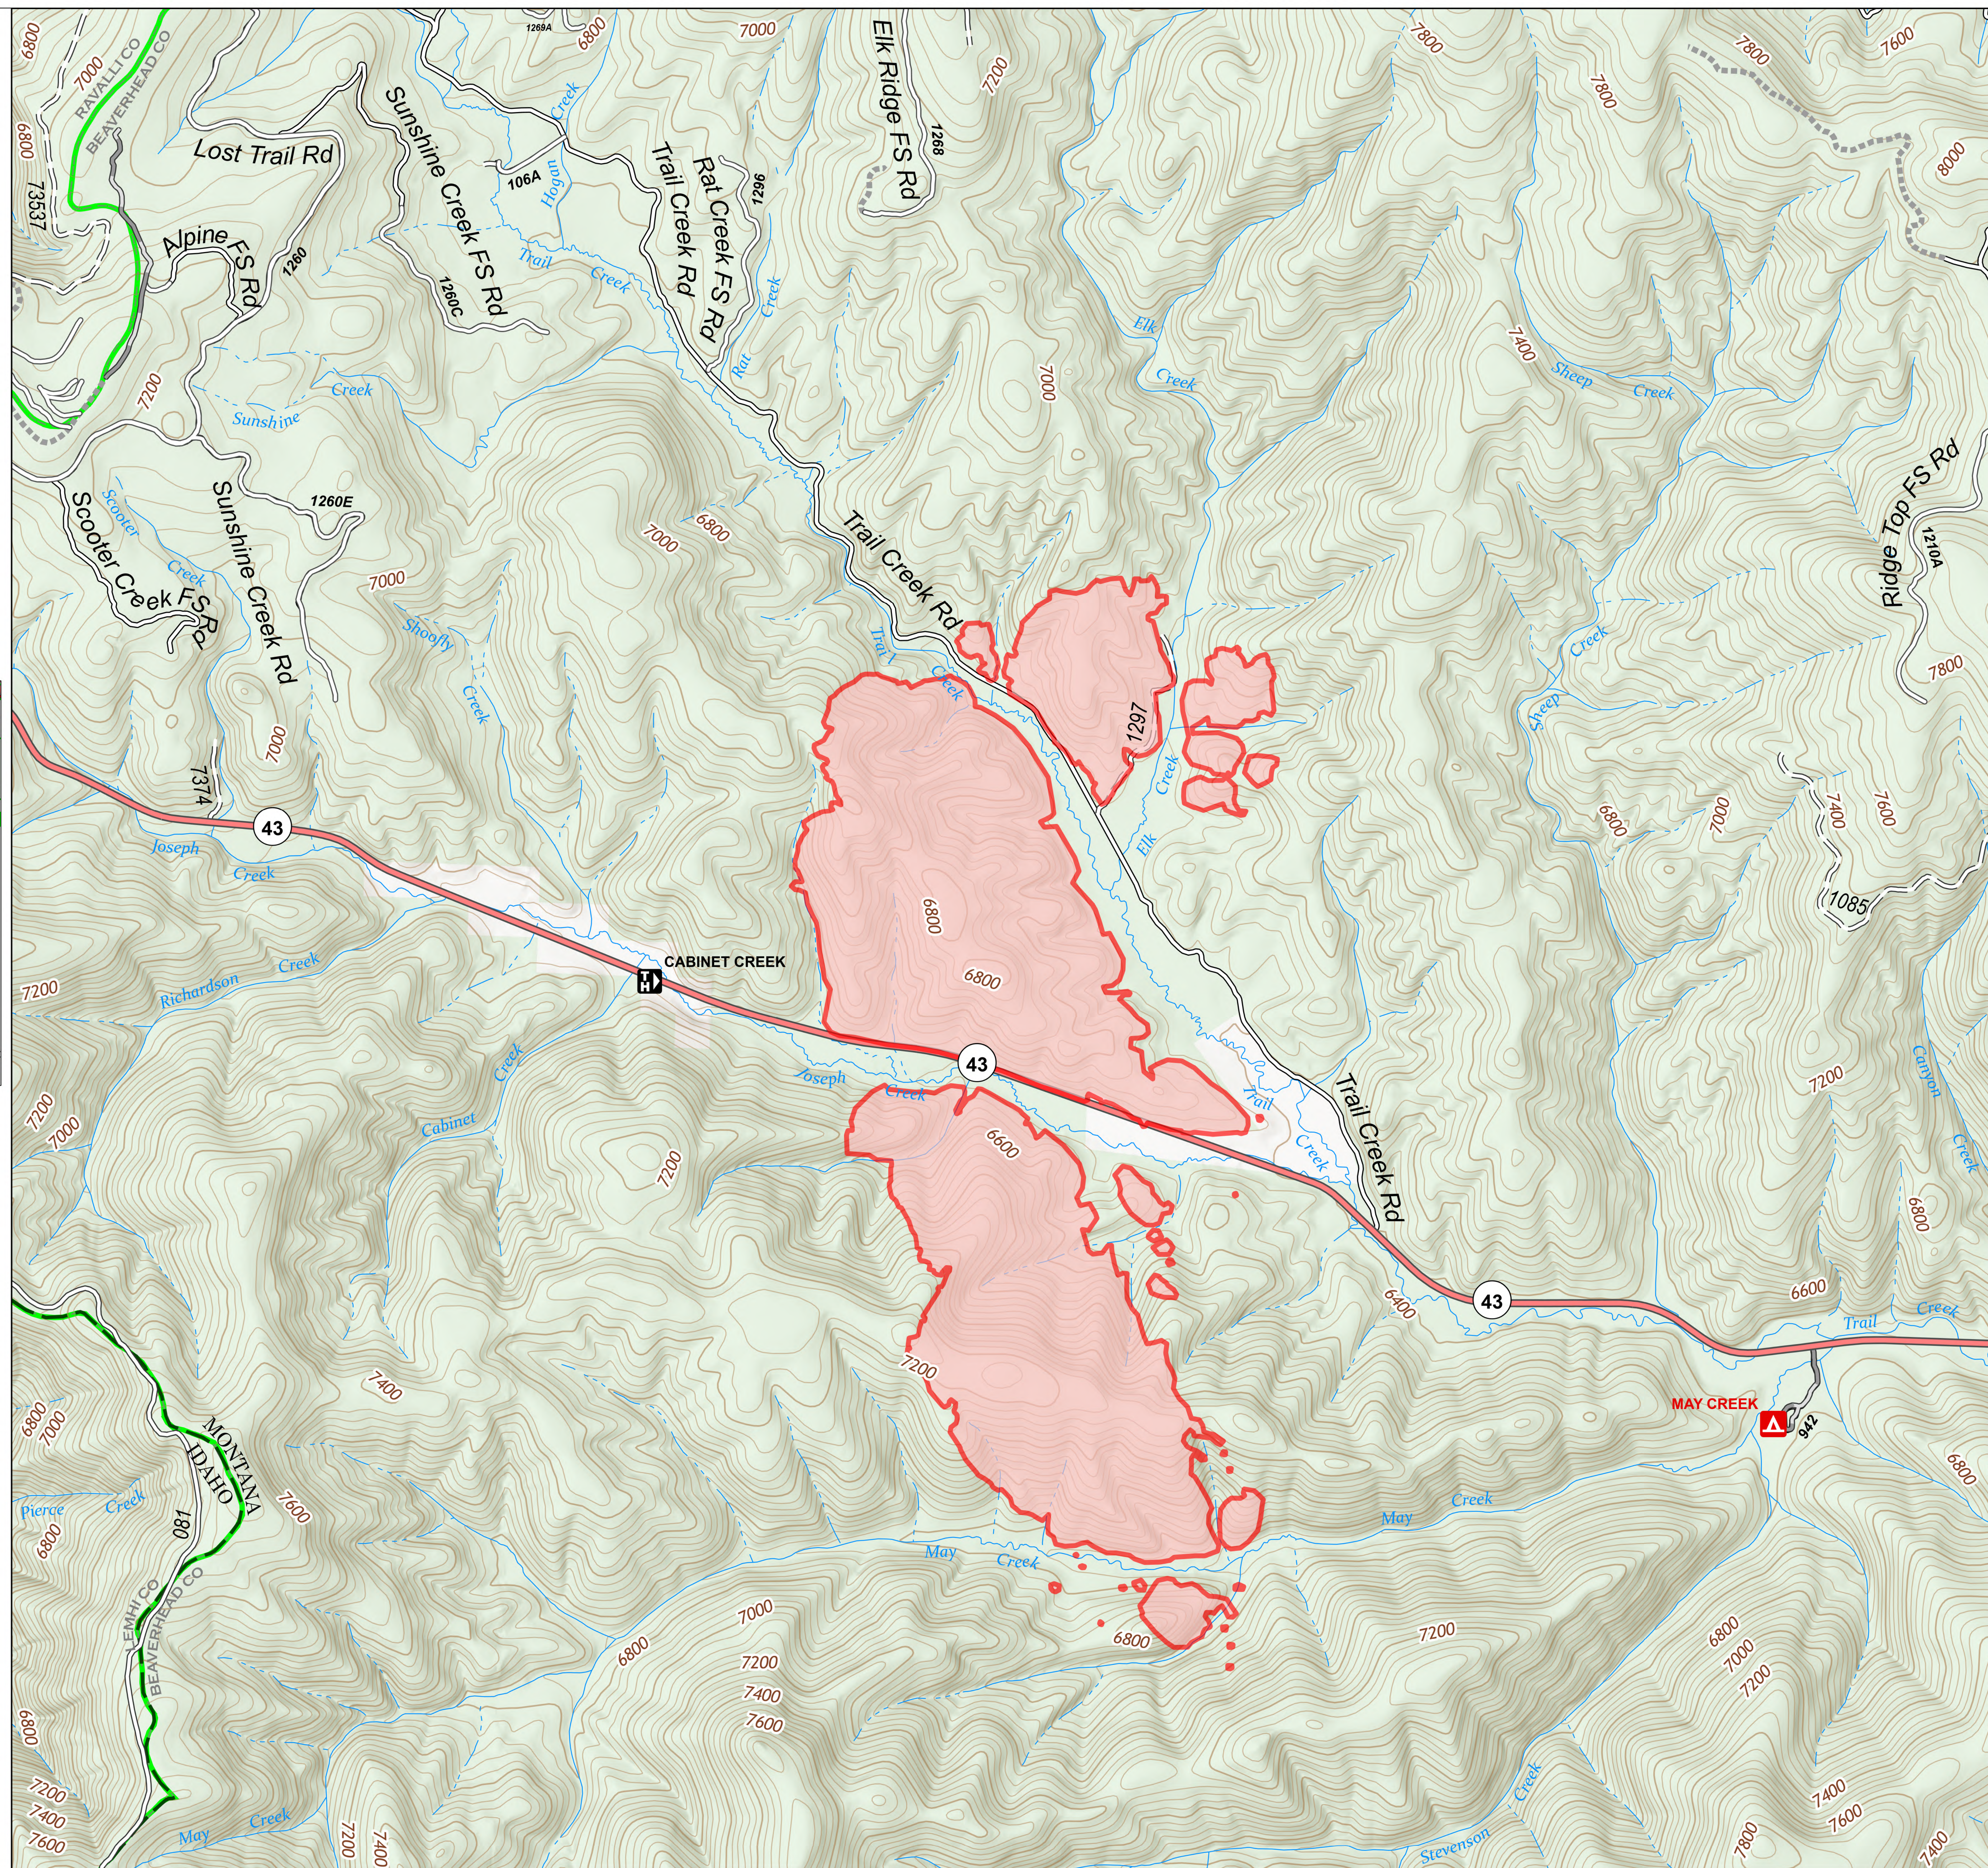

# Public Information

Trail Creek  
MT-BDF-006272  
July 12, 2021  
1,959 acres

-  Wildfire Daily Fire Perimeter
-  Area Closure
- Ownership**
-  Forest Service Land

Fire perimeter updated from  
Acres from IR on 7/12/2021 0132

1 inch equals miles Scale: 1:112,000

Remote Incident Support Team  
7/12/2021 1042  
North American 1983 Datum, Lat/Long Grid