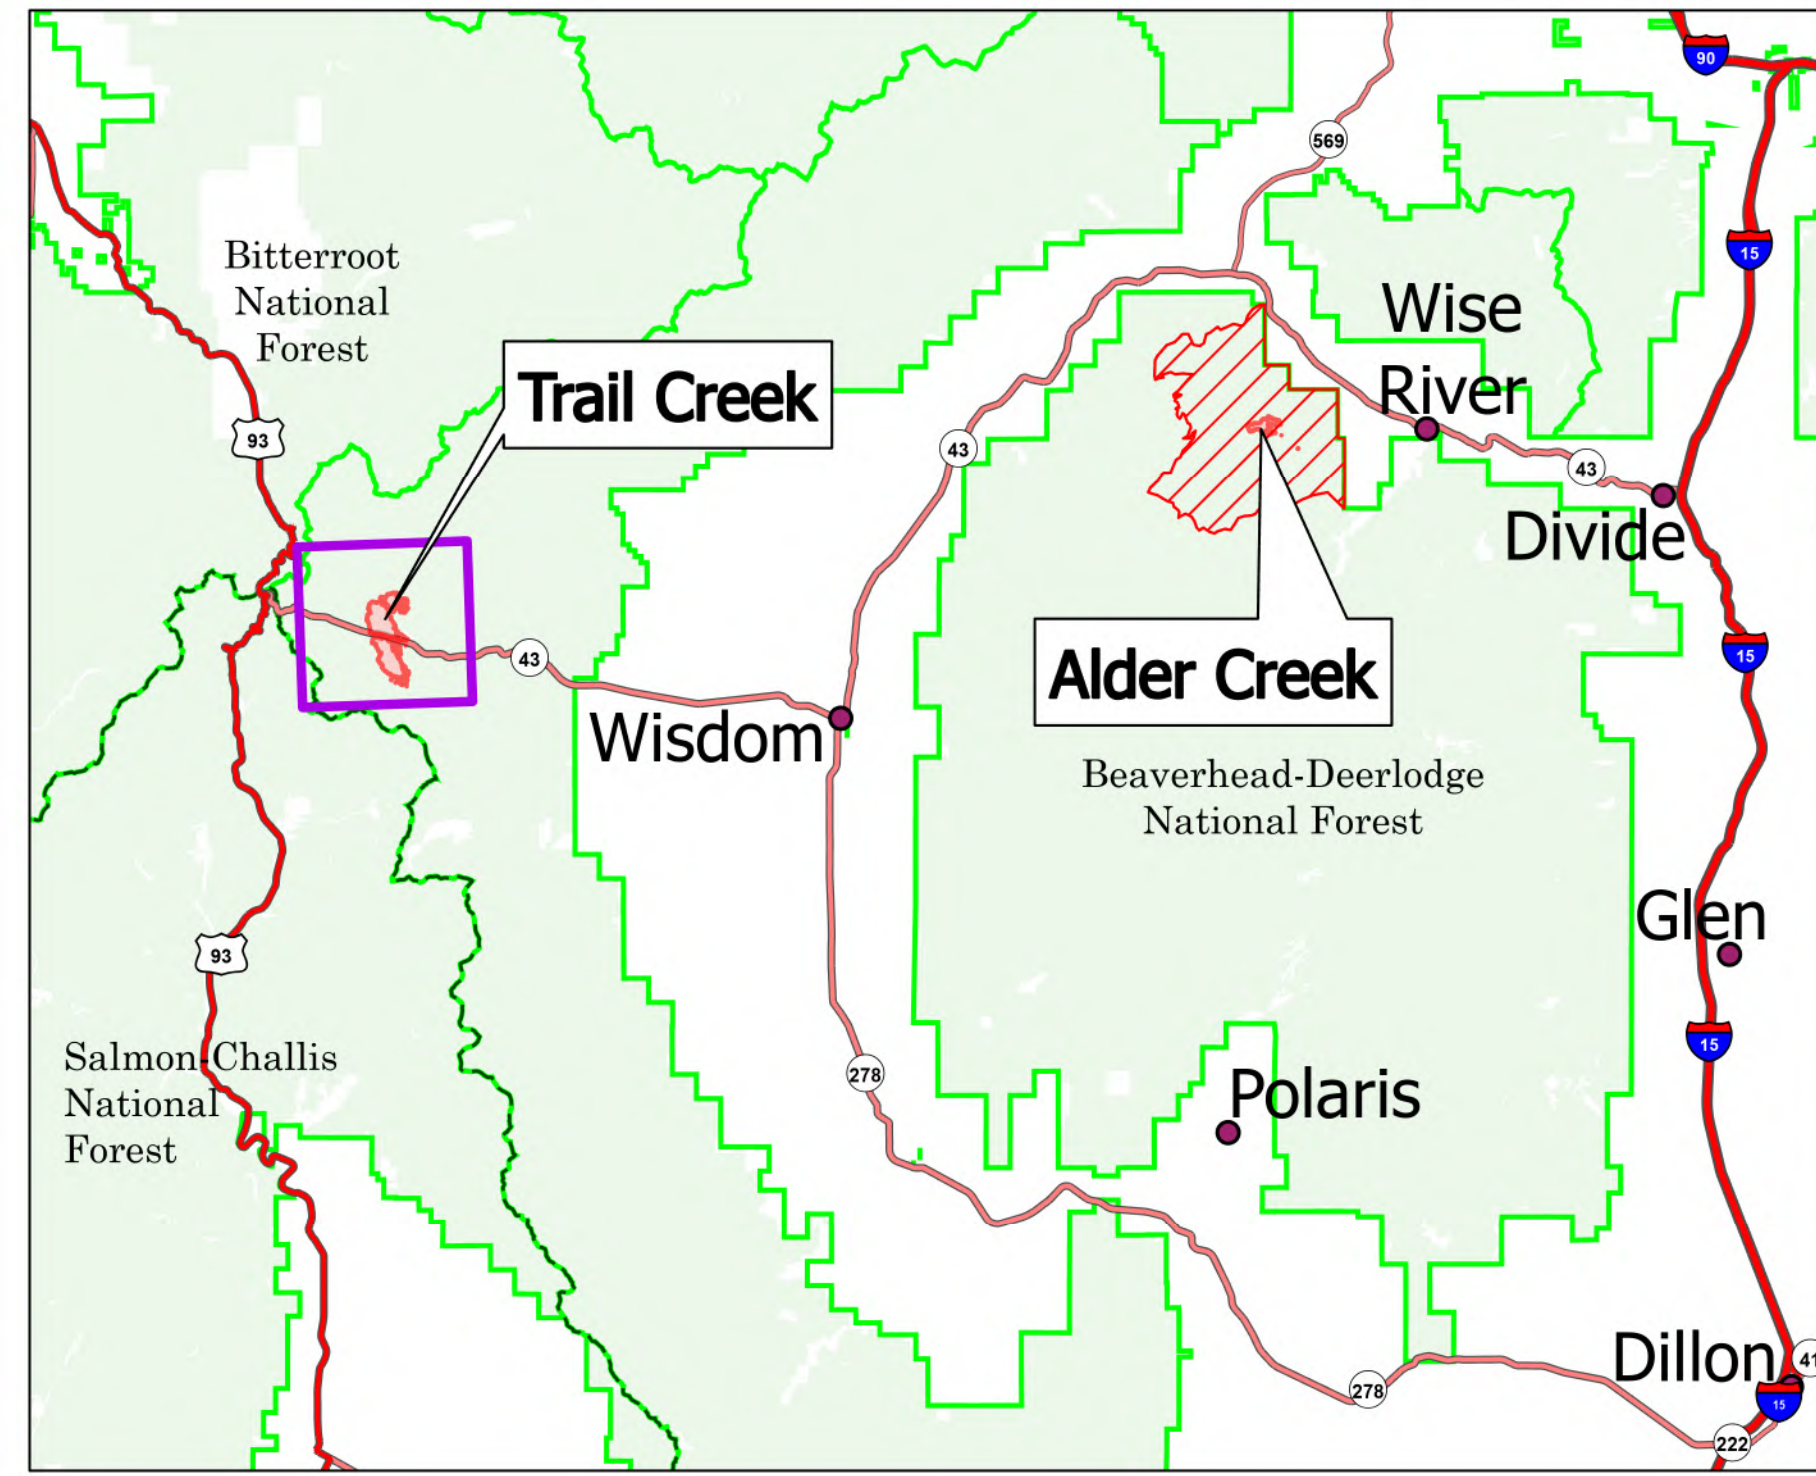

# Public Information

Trail Creek  
MT-BDF-006272  
July 12, 2021  
1,959 acres

-  Wildfire Daily Fire Perimeter
-  Area Closure
- Ownership**
-  Forest Service Land

Fire perimeter updated from  
Acres from IR on 7/12/2021 0132

1 inch equals miles Scale: 1:112,000

Remote Incident Support Team  
7/12/2021 1042  
North American 1983 Datum, Lat/Long Grid