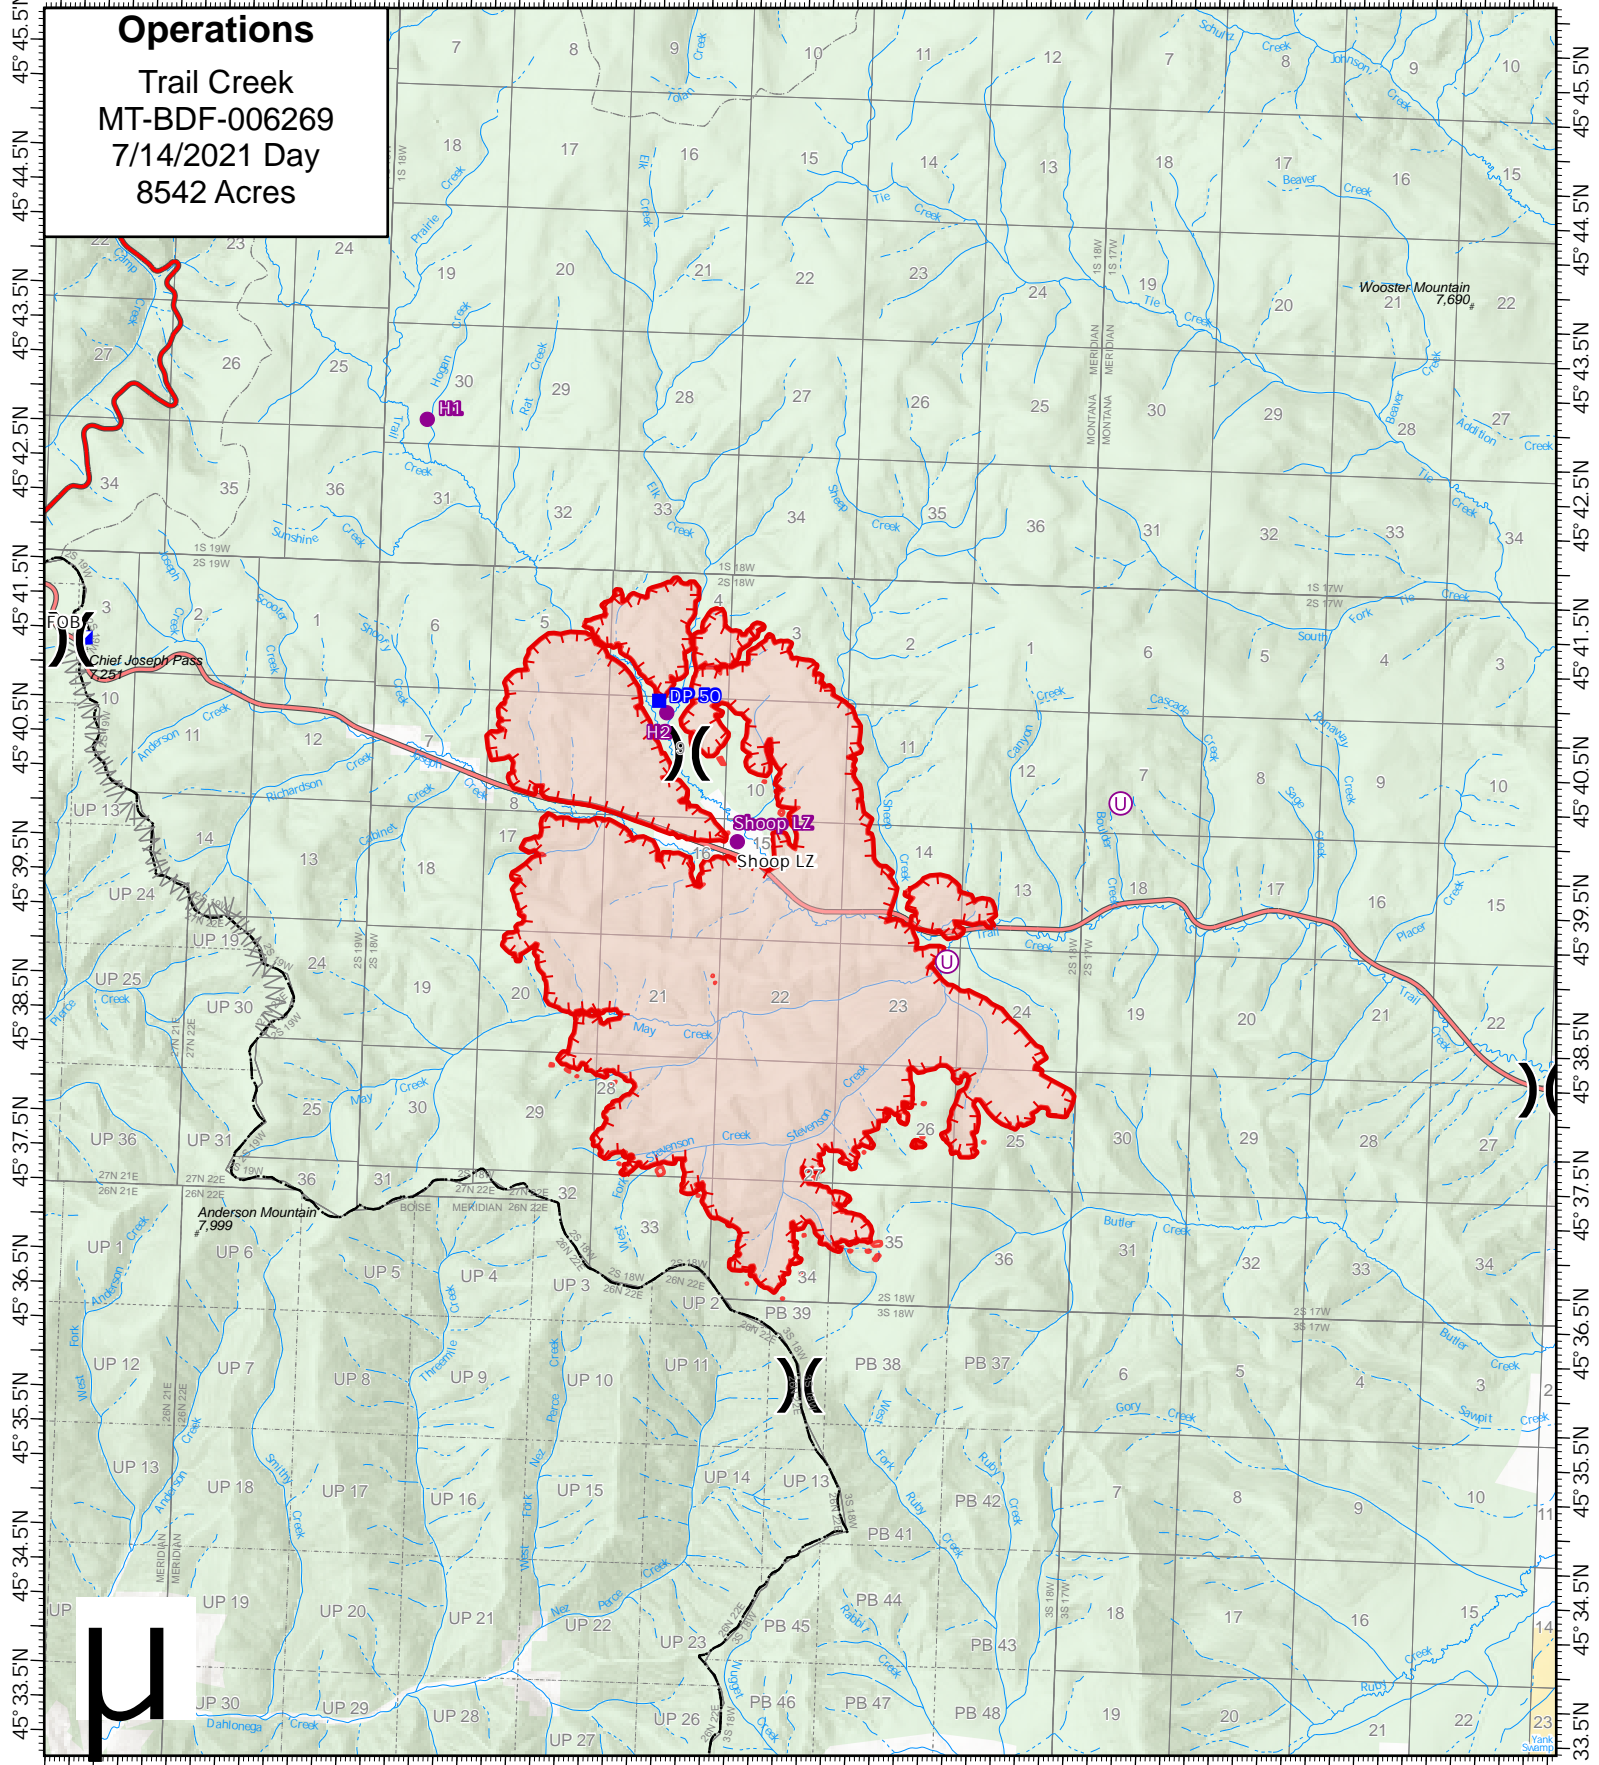

113° 56' 5" W 113° 55' 11" W 113° 54' 11" W 113° 53' 11" W 113° 52' 11" W 113° 50' 5" W 113° 49' 11" W 113° 48' 11" W 113° 47' 11" W 113° 46' 11" W 113° 45' 11" W 113° 44' 11" W 113° 43' 11" W 113° 42' 11" W

Operations
 Trail Creek
 MT-BDF-006269
 7/14/2021 Day
 8542 Acres

113° 56' 5" W 113° 55' 11" W 113° 54' 11" W 113° 53' 11" W 113° 52' 11" W 113° 50' 5" W 113° 49' 11" W 113° 48' 11" W 113° 47' 11" W 113° 46' 11" W 113° 45' 11" W 113° 44' 11" W 113° 43' 11" W 113° 42' 11" W 113° 41' 11" W

Acres from IR on
 7/13/2021 2139

- Planned Fuel Break
- Fire Edge
- Wildfire Daily Fire Perimeter
- Helispot
- Unimproved Landing Area
- Division Break
- Incident Command Post
- Drop Point