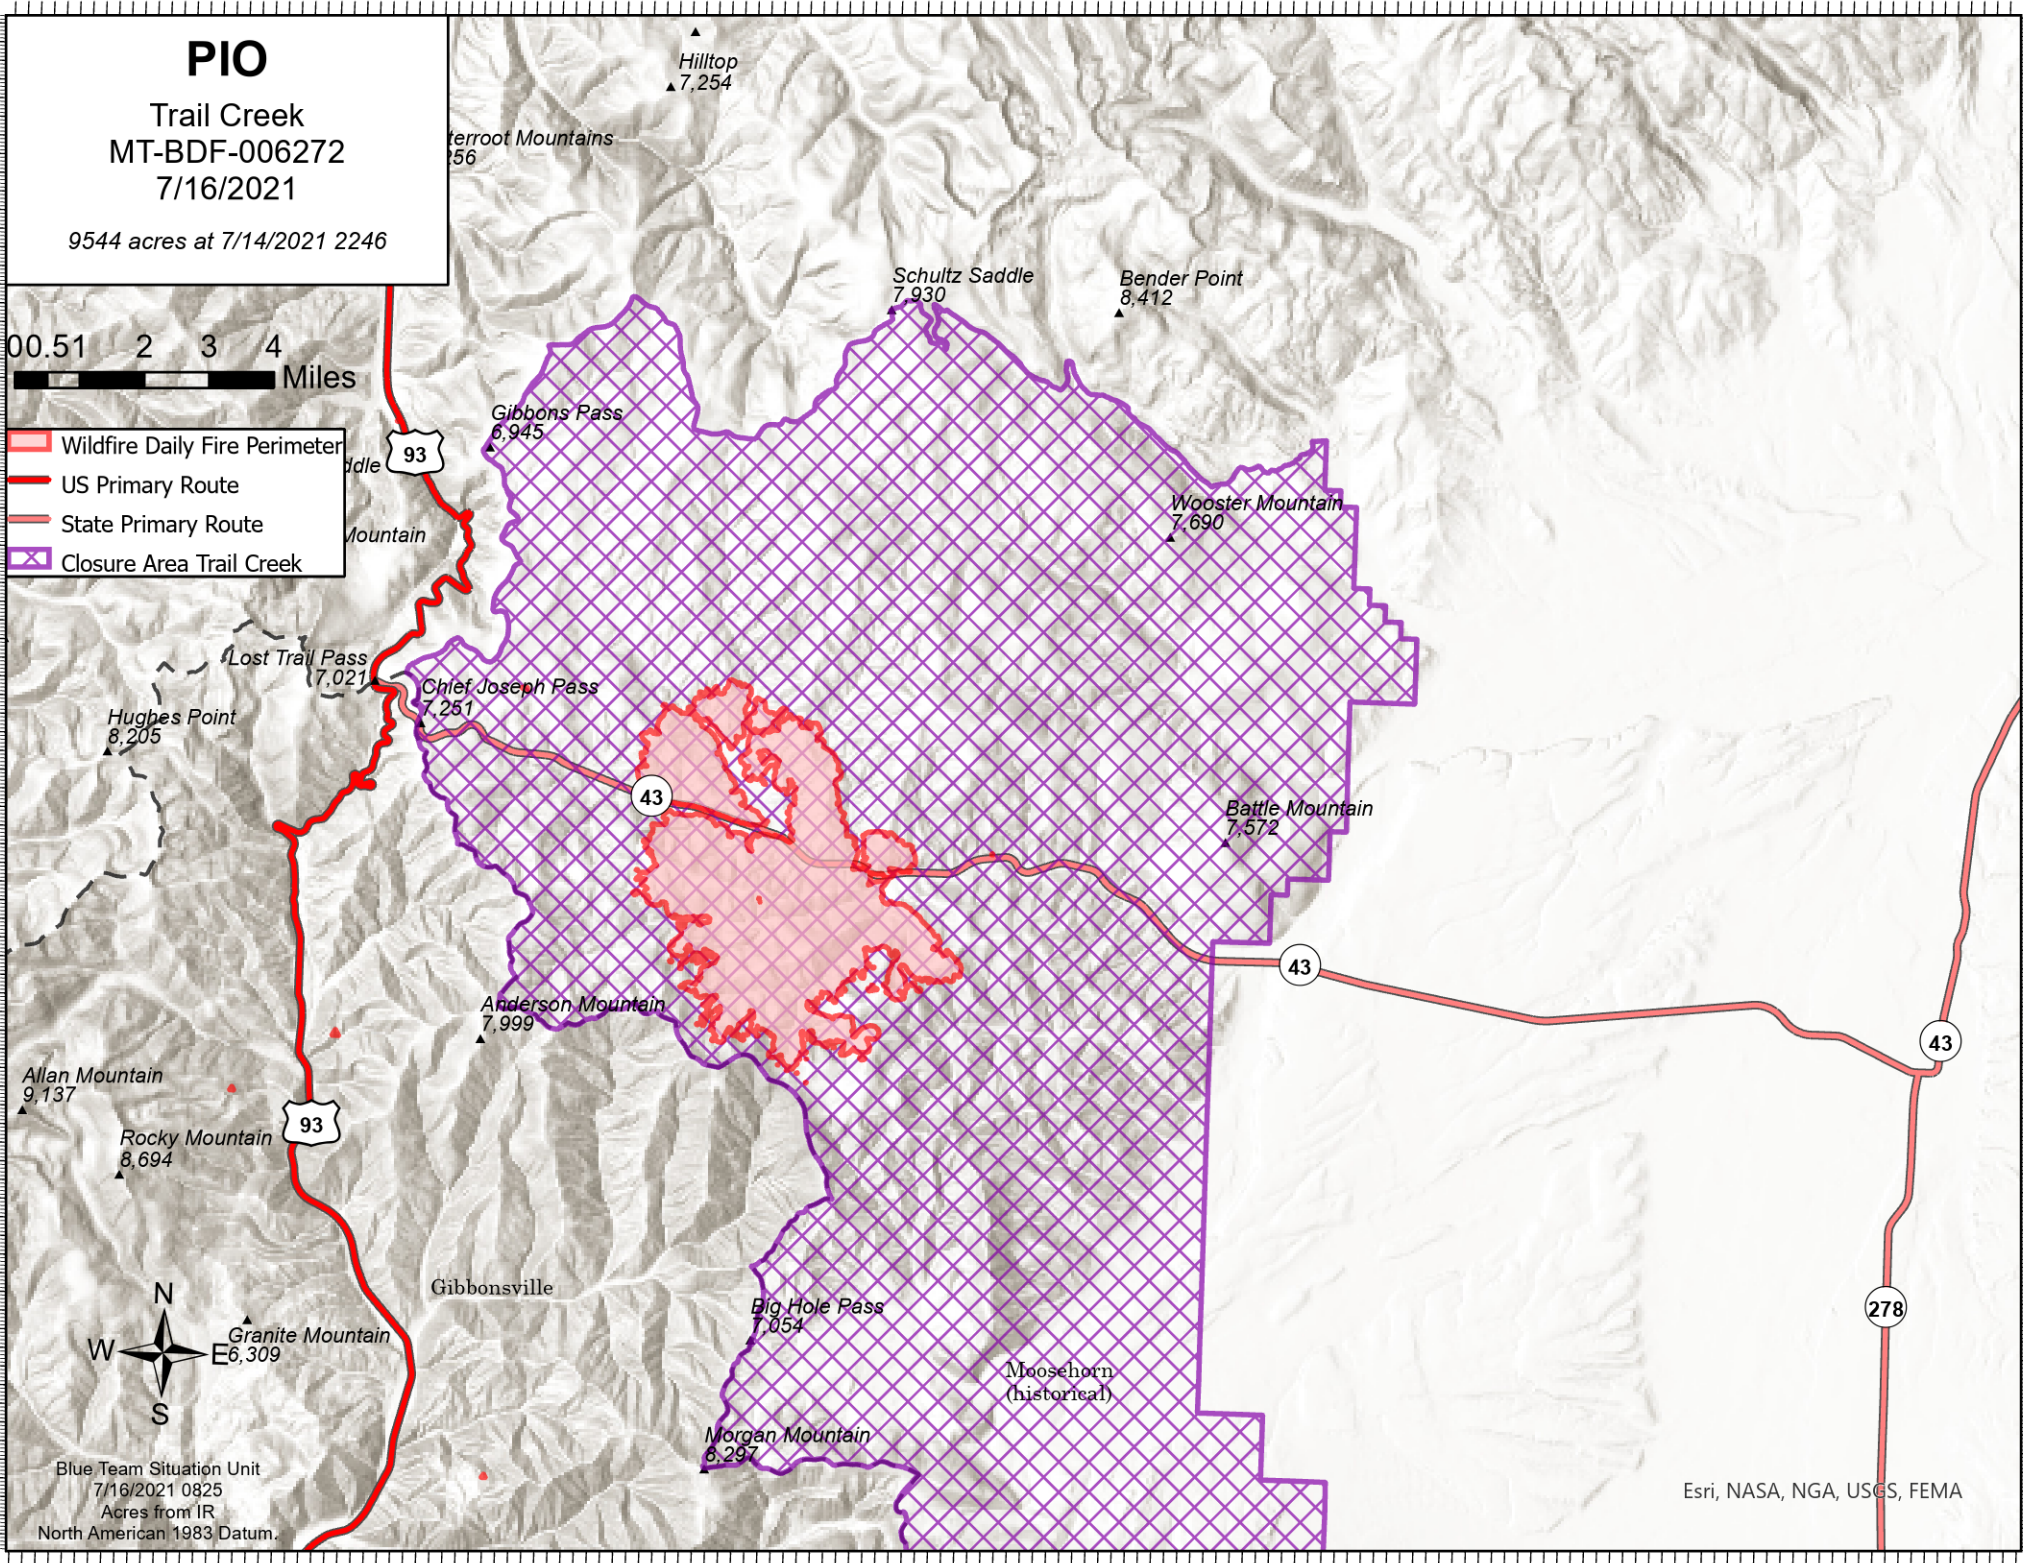

PIO

Trail Creek
MT-BDF-006272
7/16/2021

9544 acres at 7/14/2021 2246

- Wildfire Daily Fire Perimeter
- US Primary Route
- State Primary Route
- Closure Area Trail Creek

Blue Team Situation Unit
7/16/2021 0825
Acres from IR
North American 1983 Datum.

Esri, NASA, NGA, USGS, FEMA