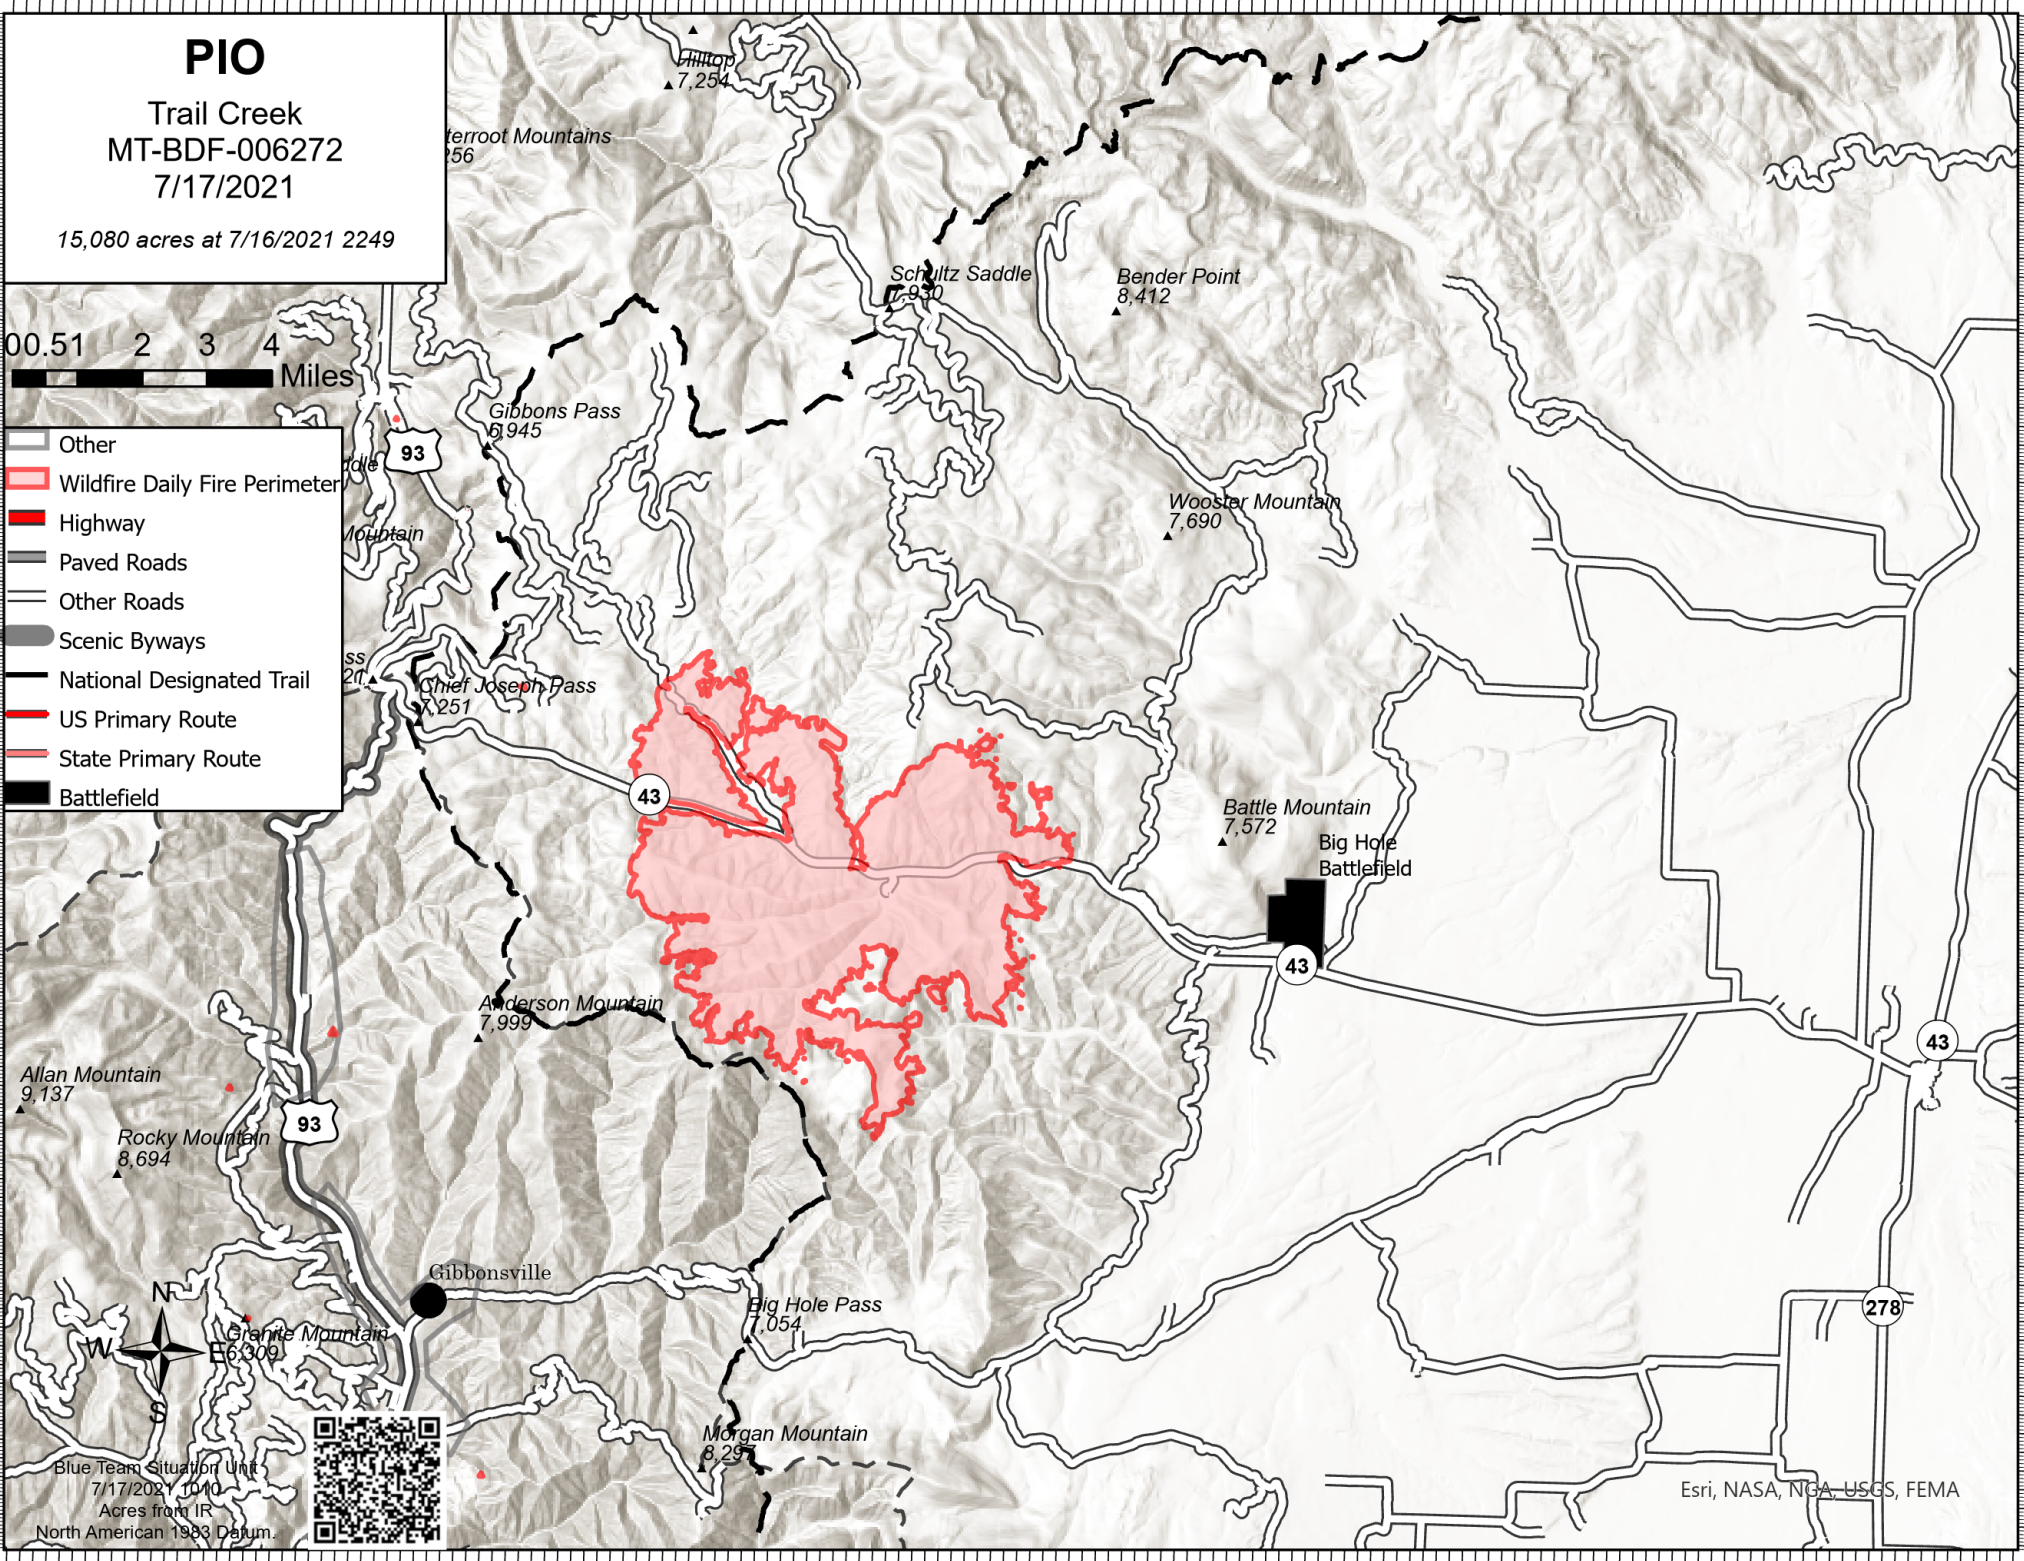

PIO

Trail Creek
MT-BDF-006272
7/17/2021

15,080 acres at 7/16/2021 2249

- Other
- Wildfire Daily Fire Perimeter
- Highway
- Paved Roads
- Other Roads
- Scenic Byways
- National Designated Trail
- US Primary Route
- State Primary Route
- Battlefield

Blue Team Situation Unit
7/17/2021 1010
Acres from IR
North American 1983 Datum.

Esri, NASA, NGA, USGS, FEMA