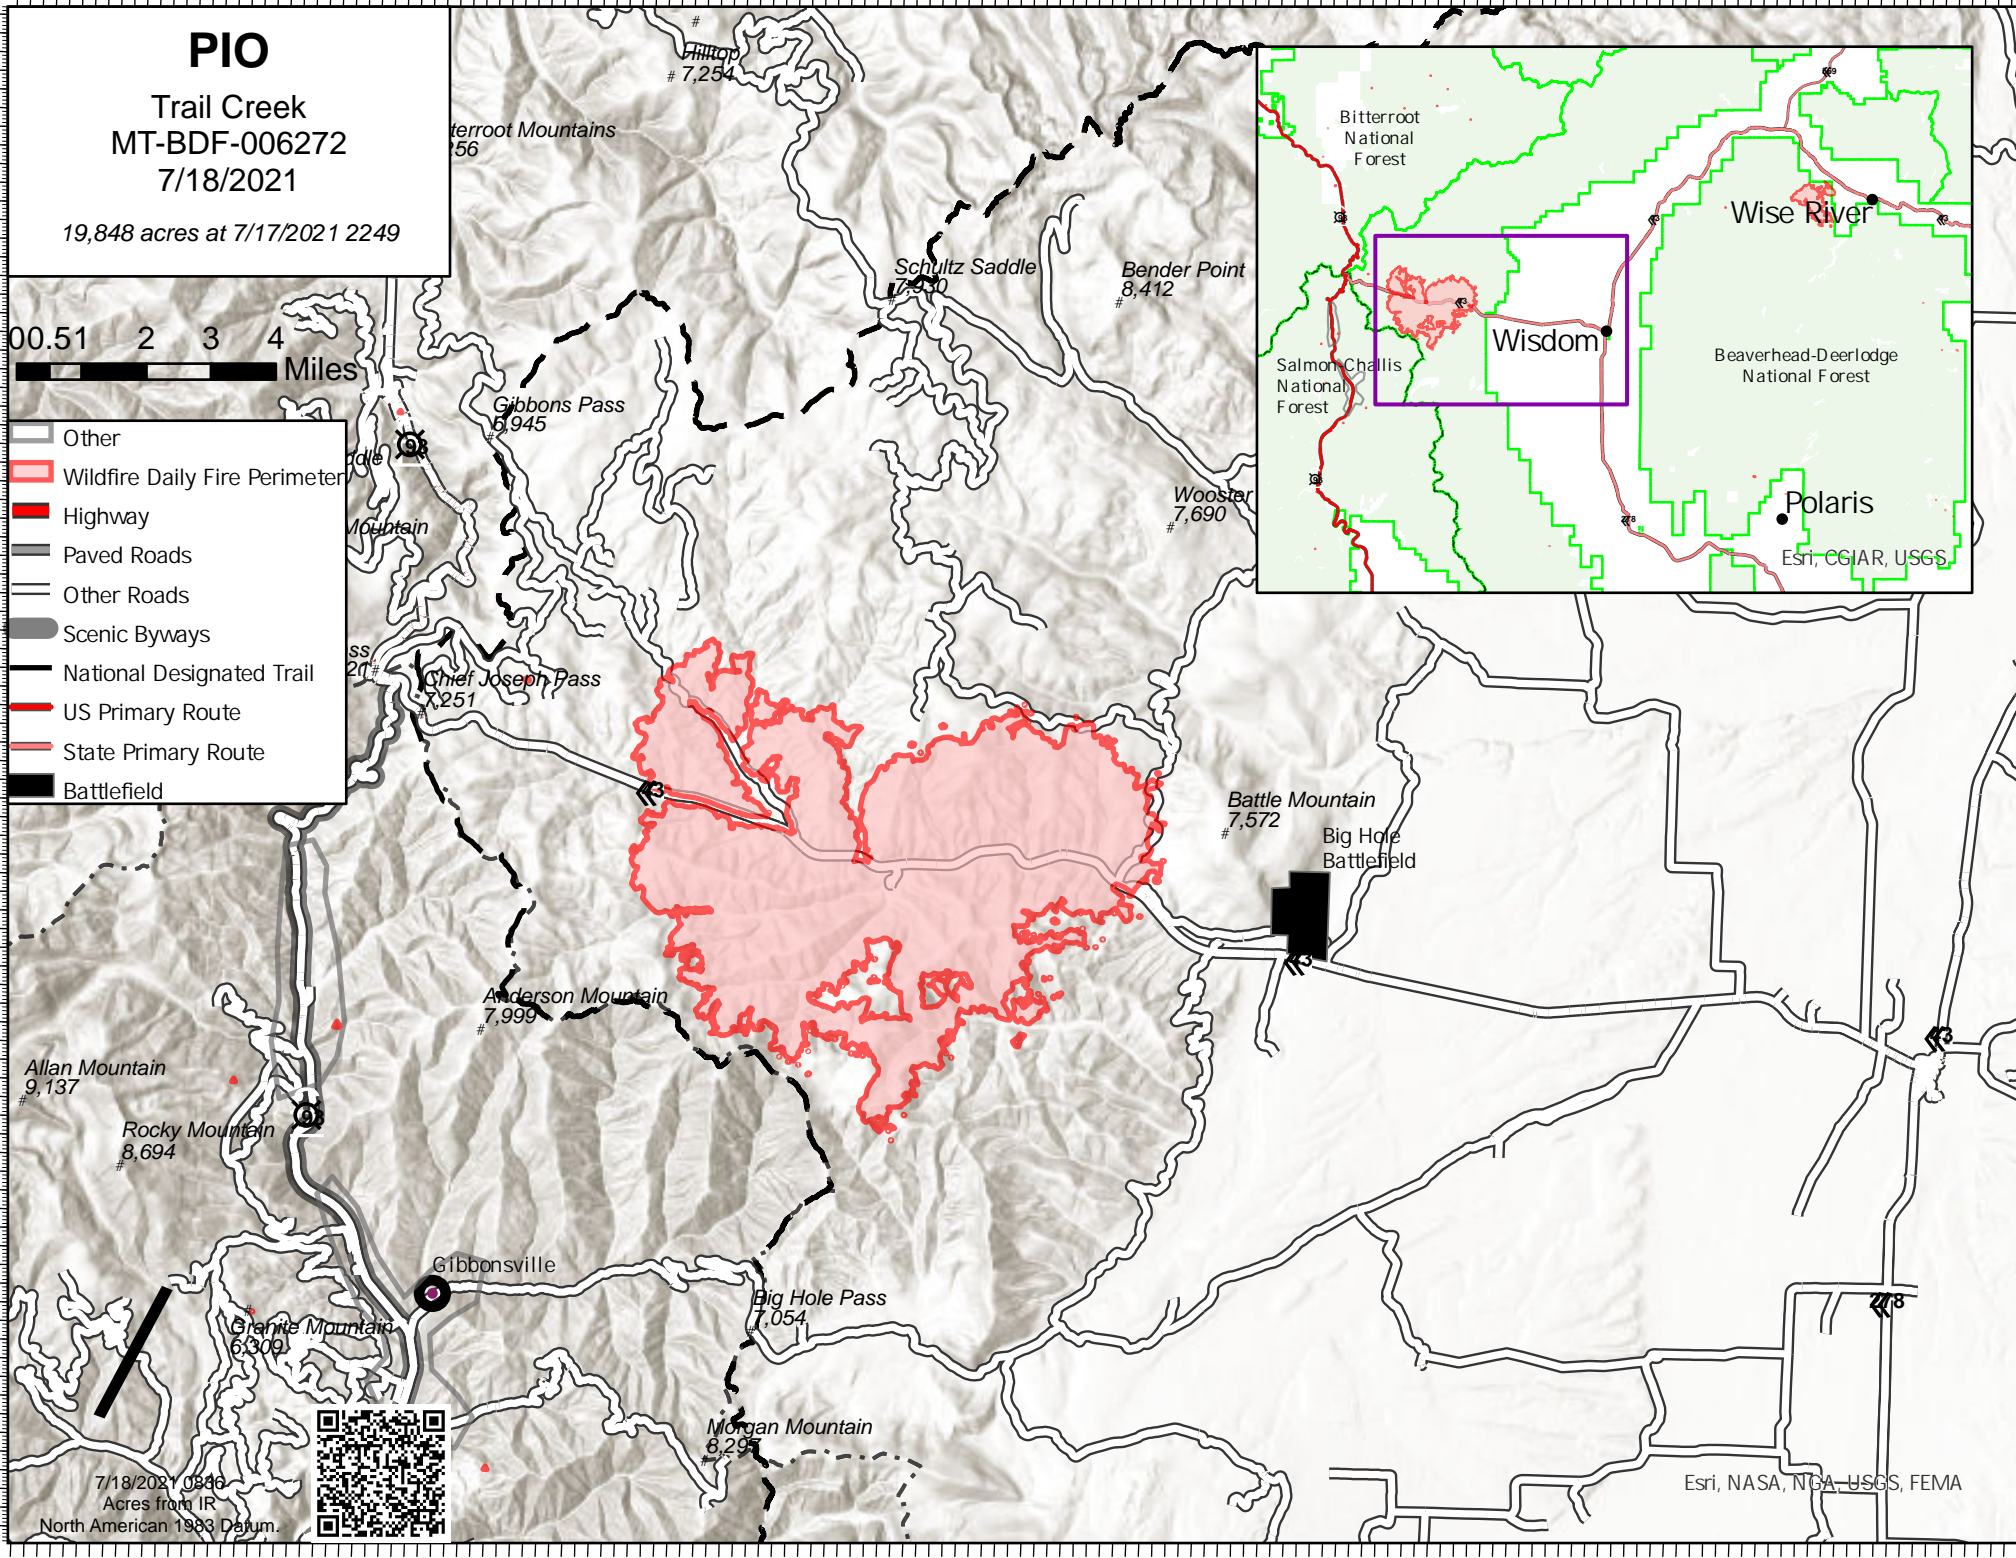

# PIO

Trail Creek  
MT-BDF-006272  
7/18/2021

19,848 acres at 7/17/2021 2249

0 0.51 2 3 4 Miles

- Other
- Wildfire Daily Fire Perimeter
- Highway
- Paved Roads
- Other Roads
- Scenic Byways
- National Designated Trail
- US Primary Route
- State Primary Route
- Battlefield

7/18/2021 0846  
Acres from IR  
North American 1983 Datum.

Esri, NASA, NGA, USGS, FEMA