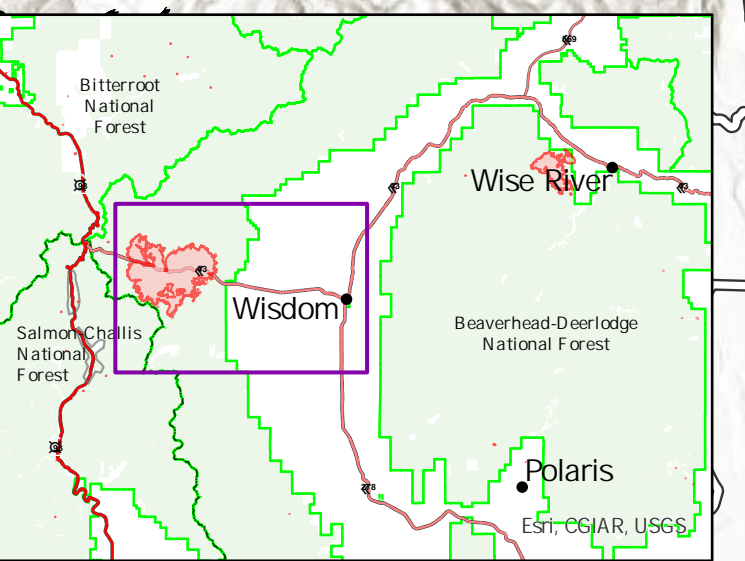

# PIO

Trail Creek  
MT-BDF-006272  
7/18/2021

19,848 acres at 7/17/2021 2249

0 0.51 2 3 4 Miles

- Other
- Wildfire Daily Fire Perimeter
- Highway
- Paved Roads
- Other Roads
- Scenic Byways
- National Designated Trail
- US Primary Route
- State Primary Route
- Battlefield

7/18/2021 0846  
Acres from IR  
North American 1983 Datum.

Esri, NASA, NGA, USGS, FEMA