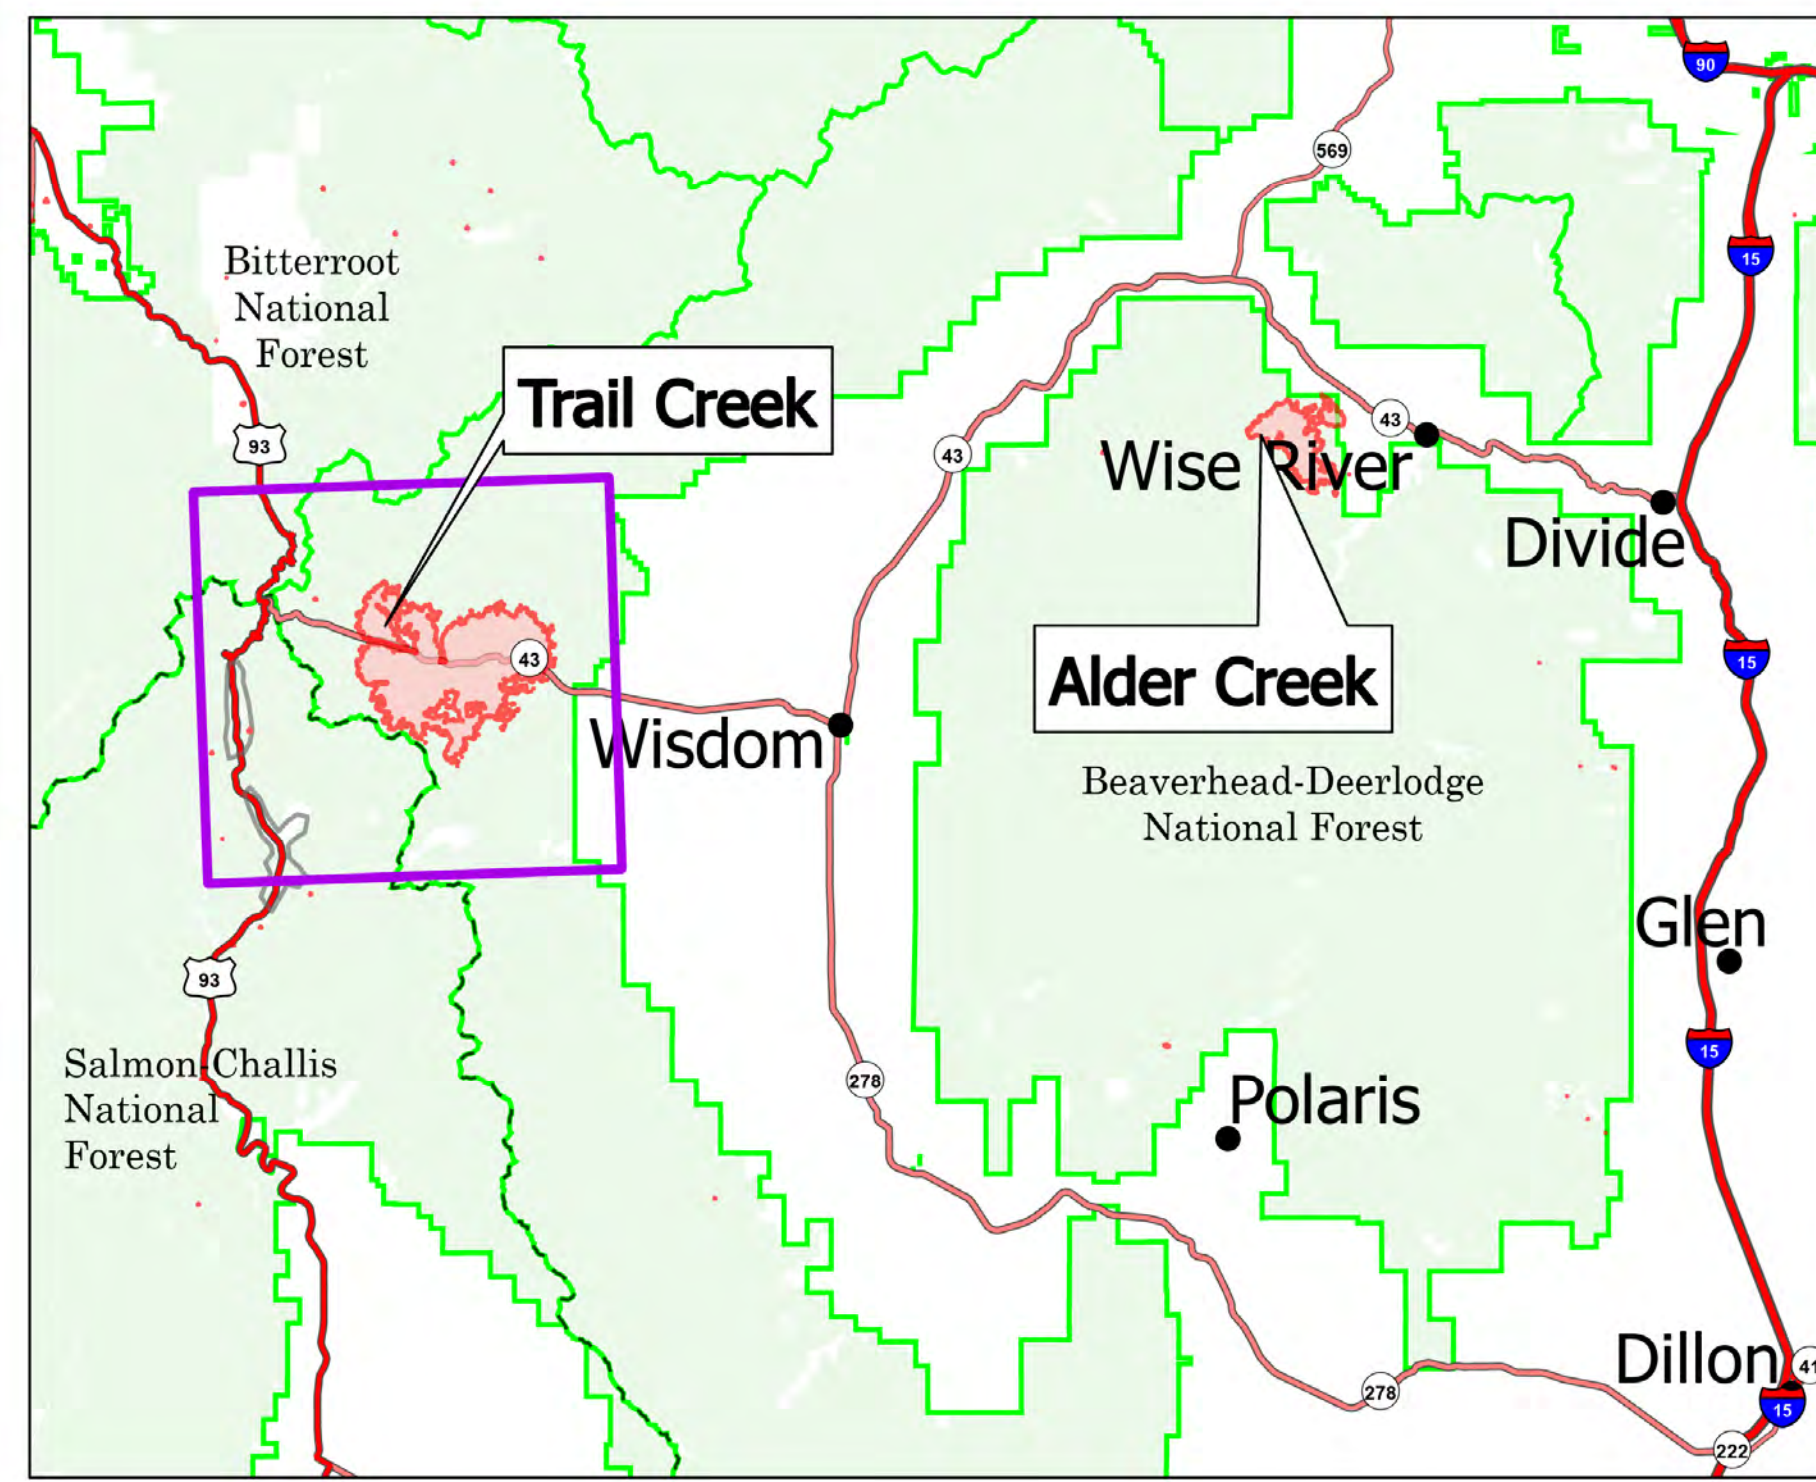

# Public Information

Trail Creek  
 MT-BDF-006272  
 7/18/2021 Day  
 19,848 acres

-  Other
-  Wildfire Daily Fire Perimeter
- Ownership**
- MANG\_TYPE, MANG\_NAME, DES\_TP
-  Other State Lands
-  Bureau of Land Management Lands

Fire perimeter updated from  
 Acres from IR on 7/17/2021 2302

Blue Team GIS  
 7/18/2021 0752  
 North American 1983 Datum, Lat,Long Grid