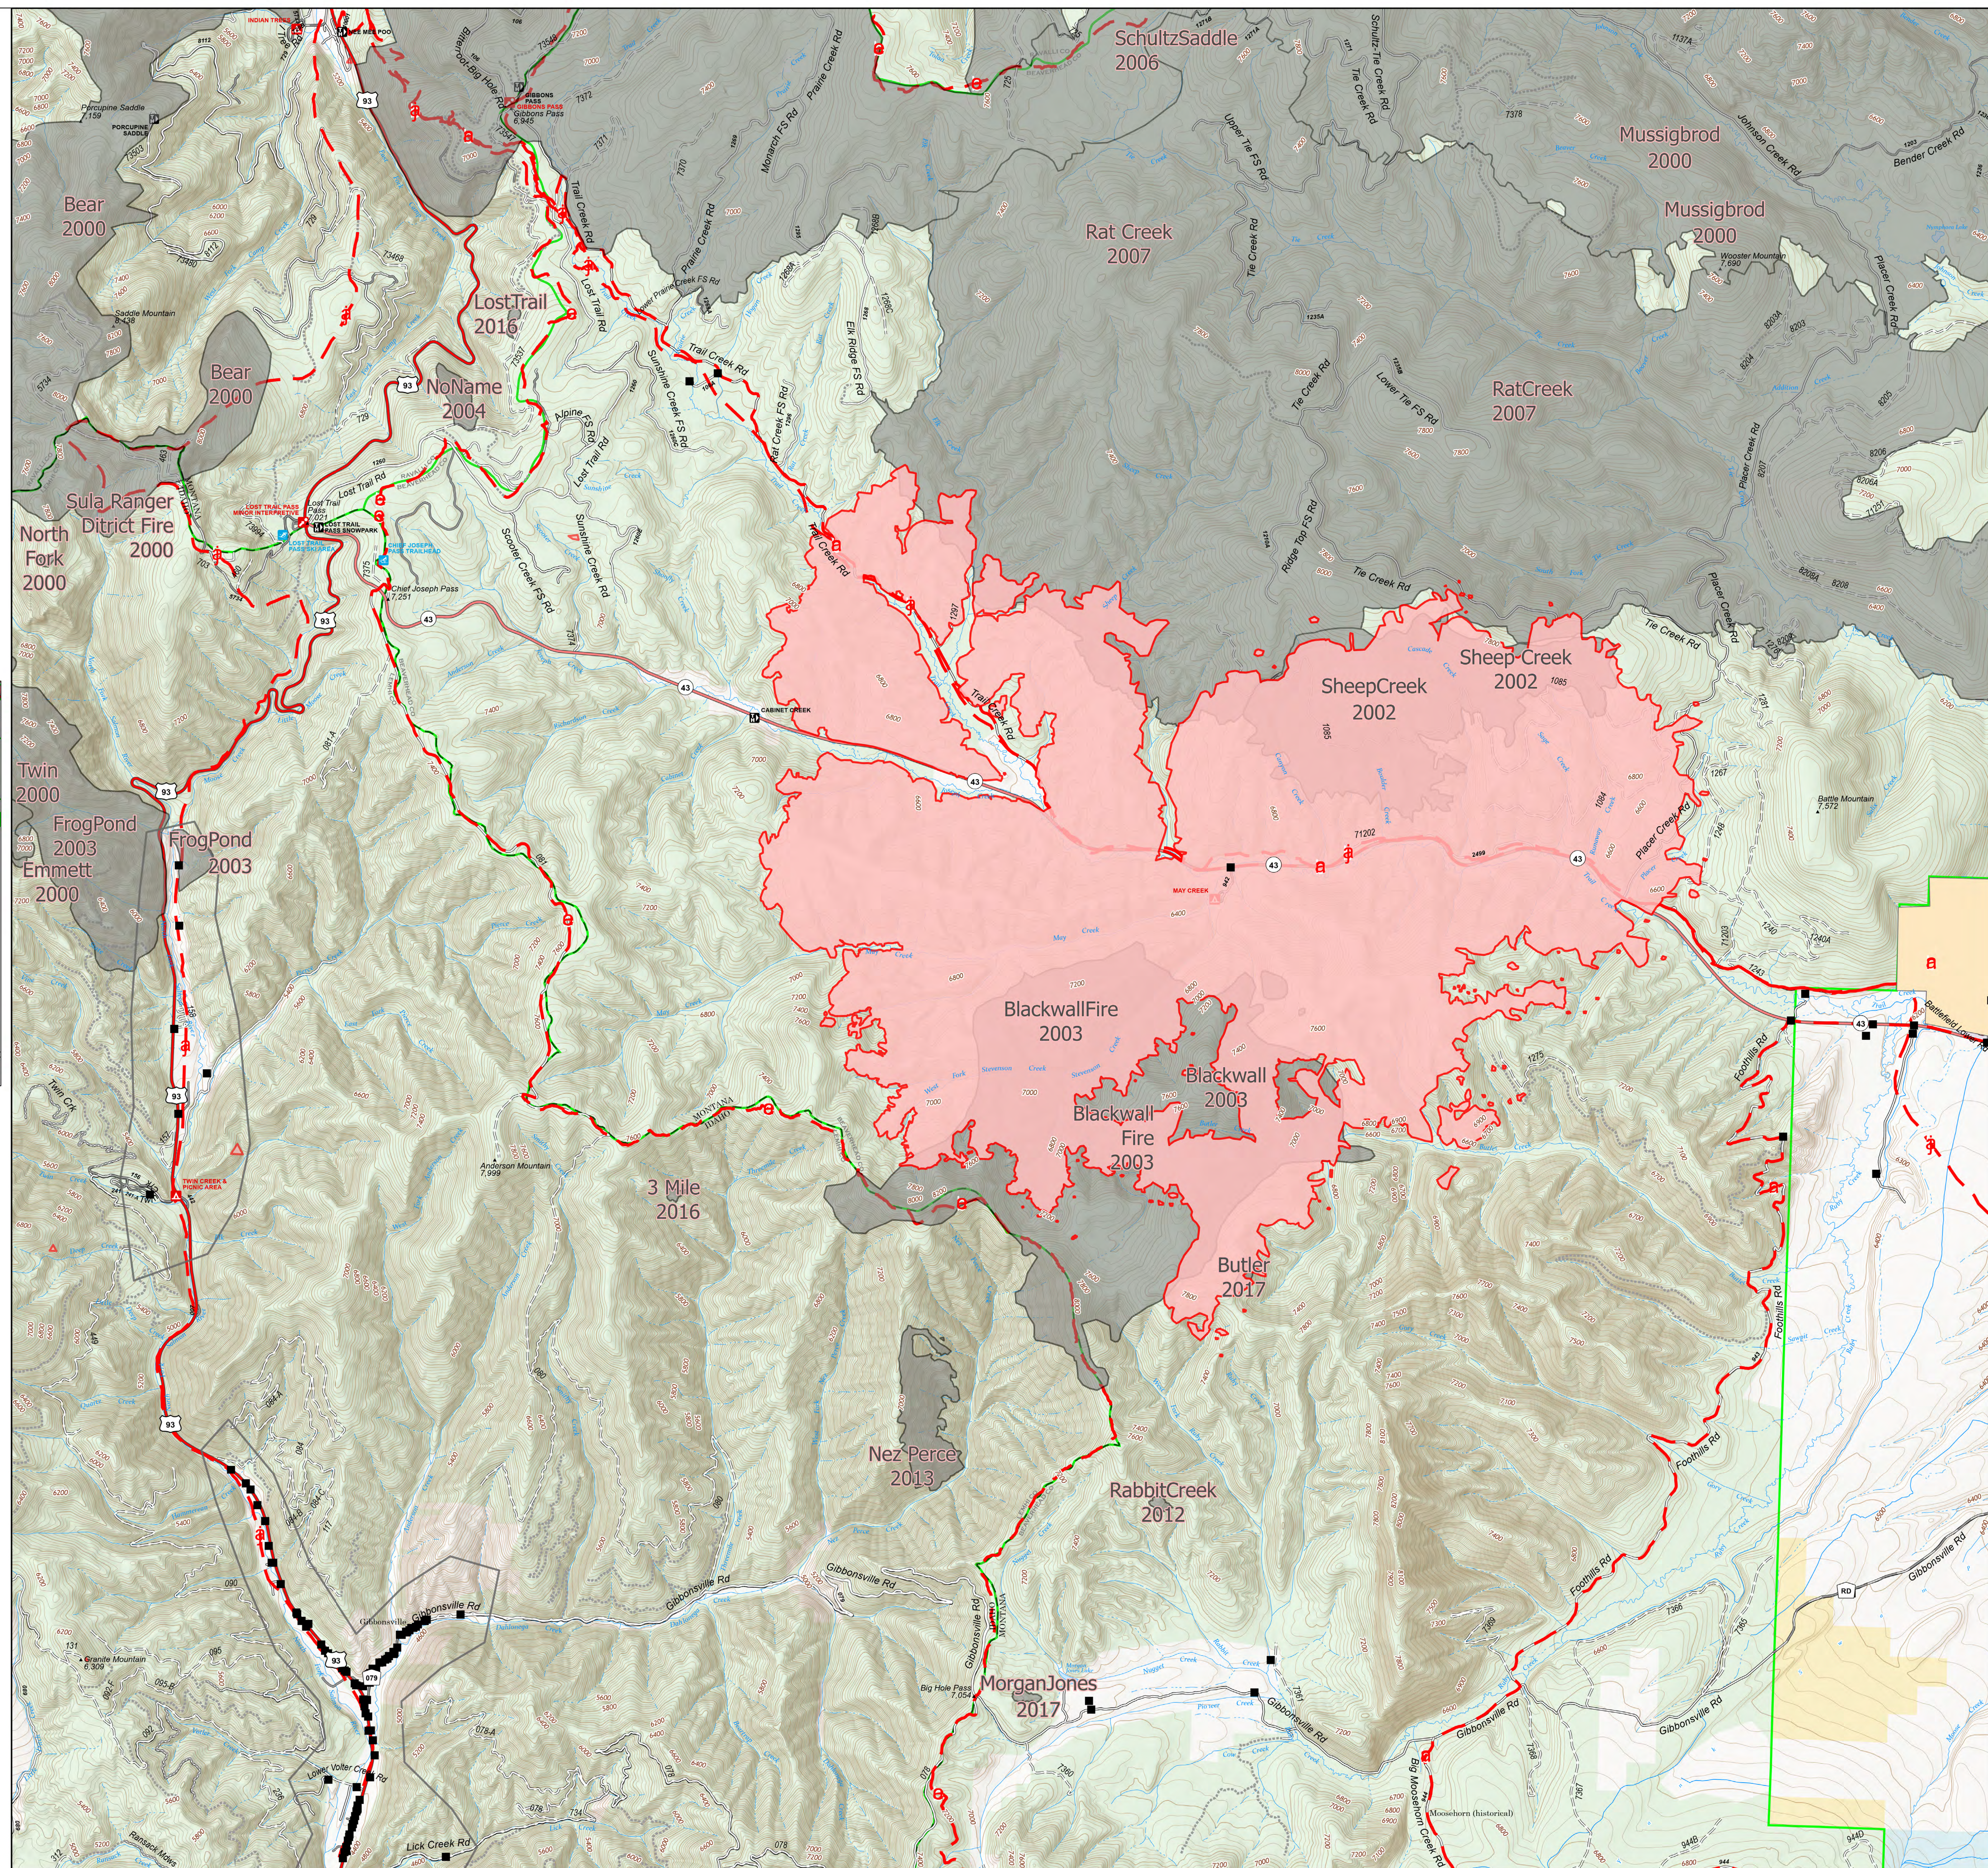

# Public Information

Trail Creek  
 MT-BDF-006272  
 7/18/2021 Day  
 19,848 acres

-  Other
-  Wildfire Daily Fire Perimeter
- Ownership**
- MANG\_TYPE, MANG\_NAME, DES\_TP
-  Other State Lands
-  Bureau of Land Management Lands

Fire perimeter updated from  
 Acres from IR on 7/17/2021 2302

Blue Team GIS  
 7/18/2021 0752  
 North American 1983 Datum, Lat,Long Grid