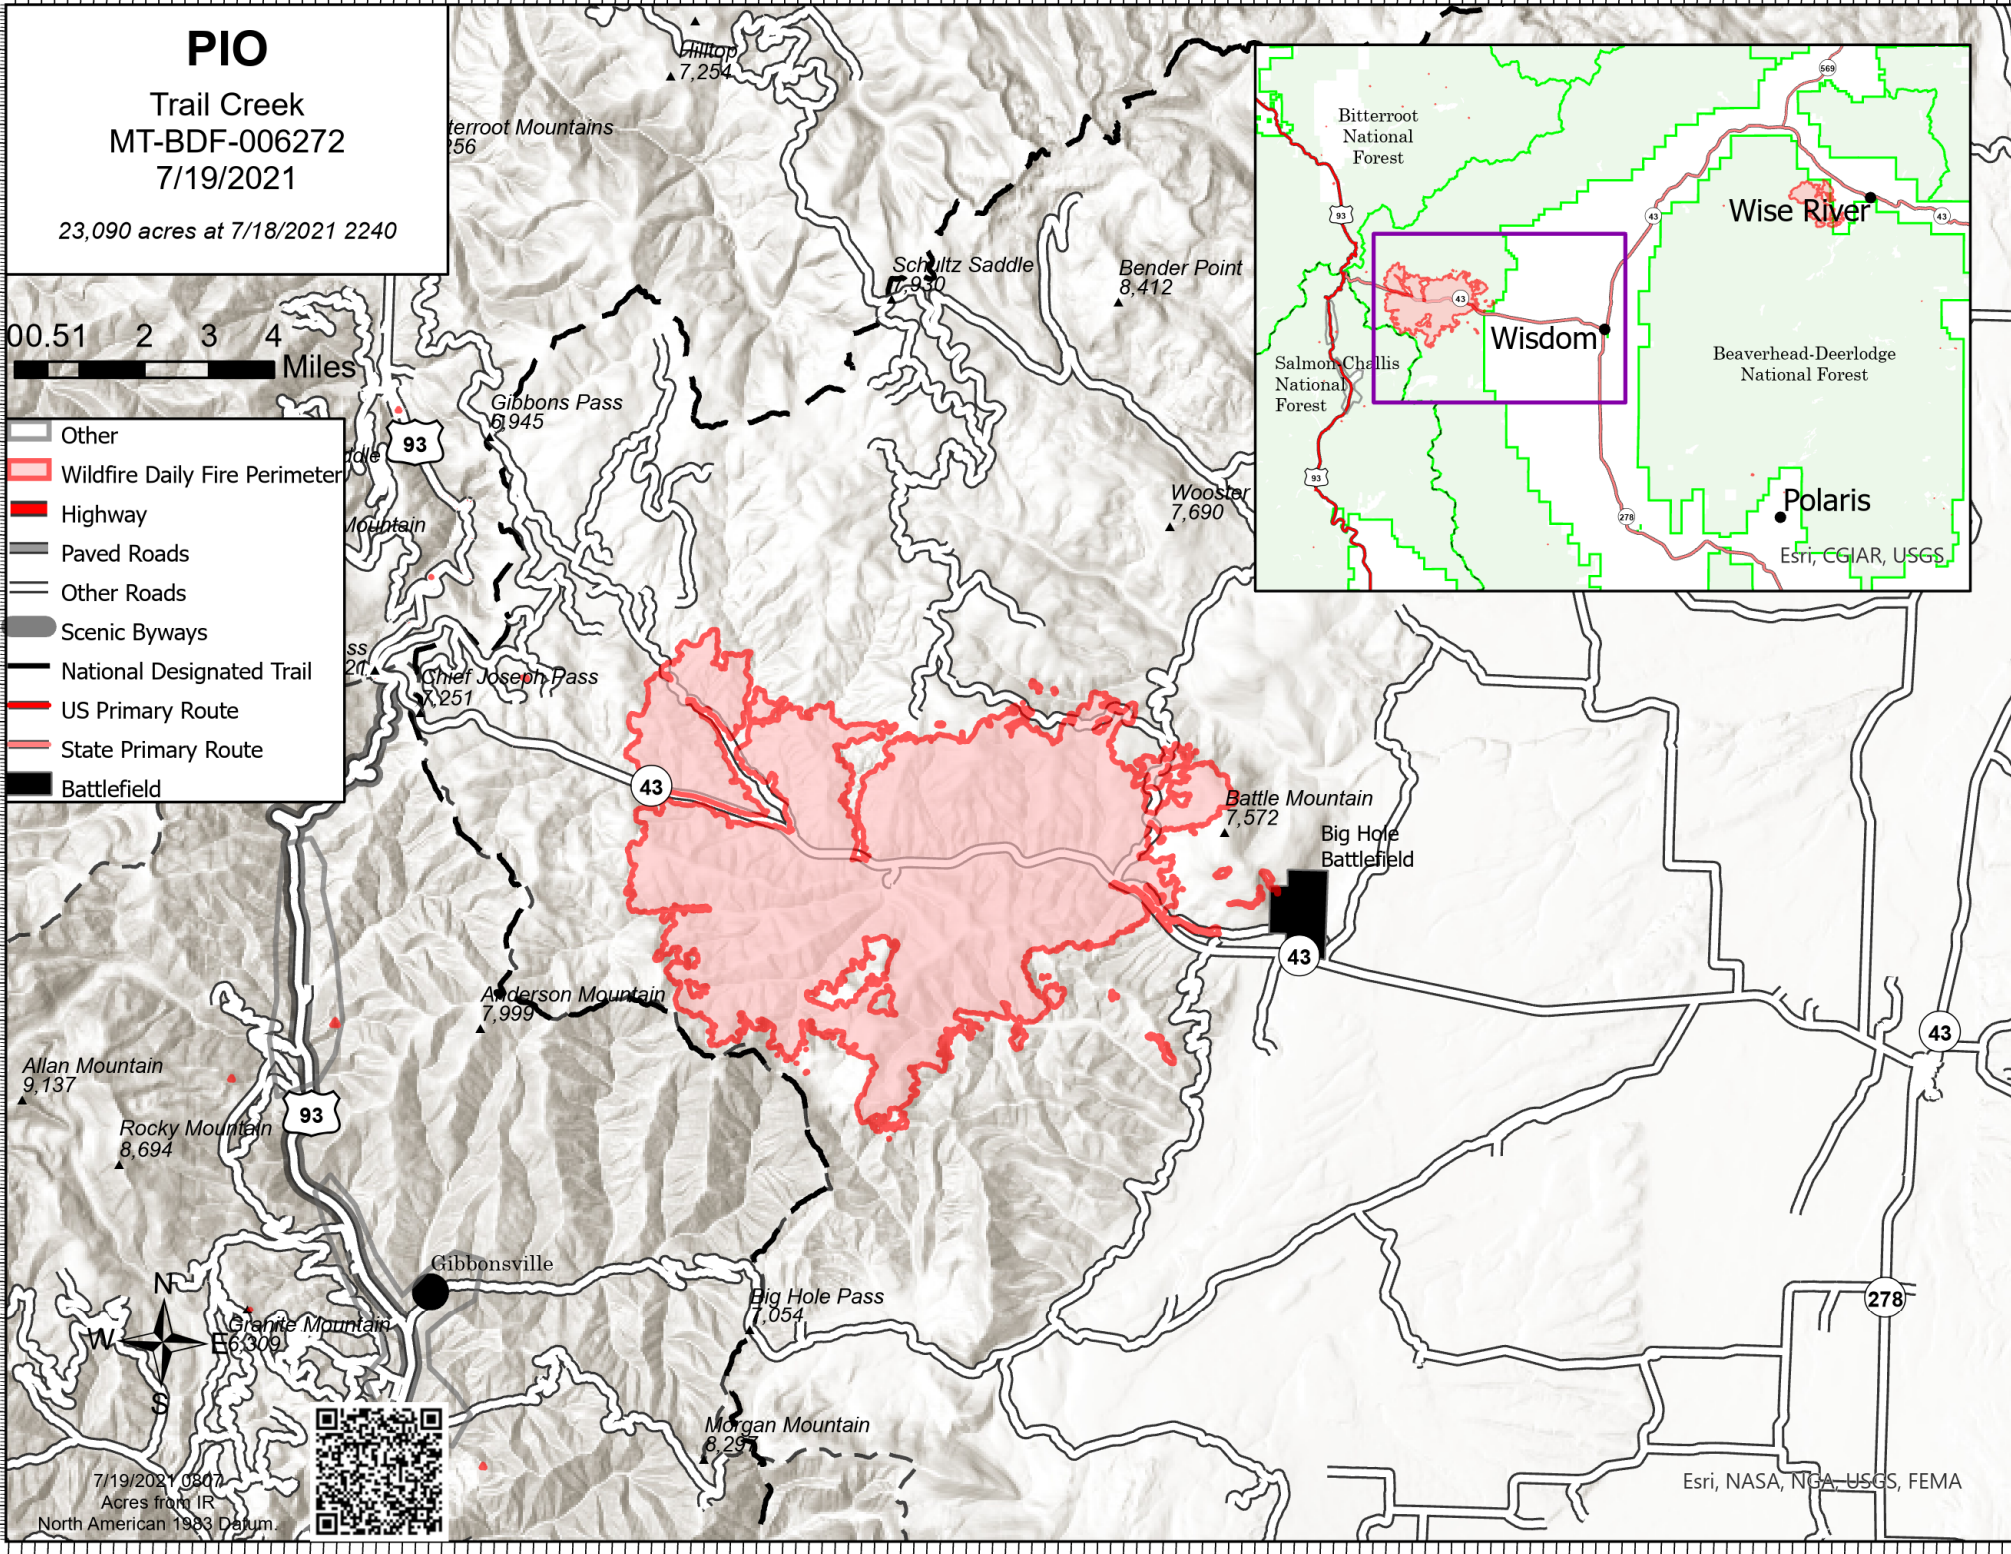

PIO

Trail Creek
MT-BDF-006272
7/19/2021

23,090 acres at 7/18/2021 2240

- Other
- Wildfire Daily Fire Perimeter
- Highway
- Paved Roads
- Other Roads
- Scenic Byways
- National Designated Trail
- US Primary Route
- State Primary Route
- Battlefield

7/19/2021 0907
Acres from IR
North American 1983 Datum

Esri, NASA, NGA, USGS, FEMA