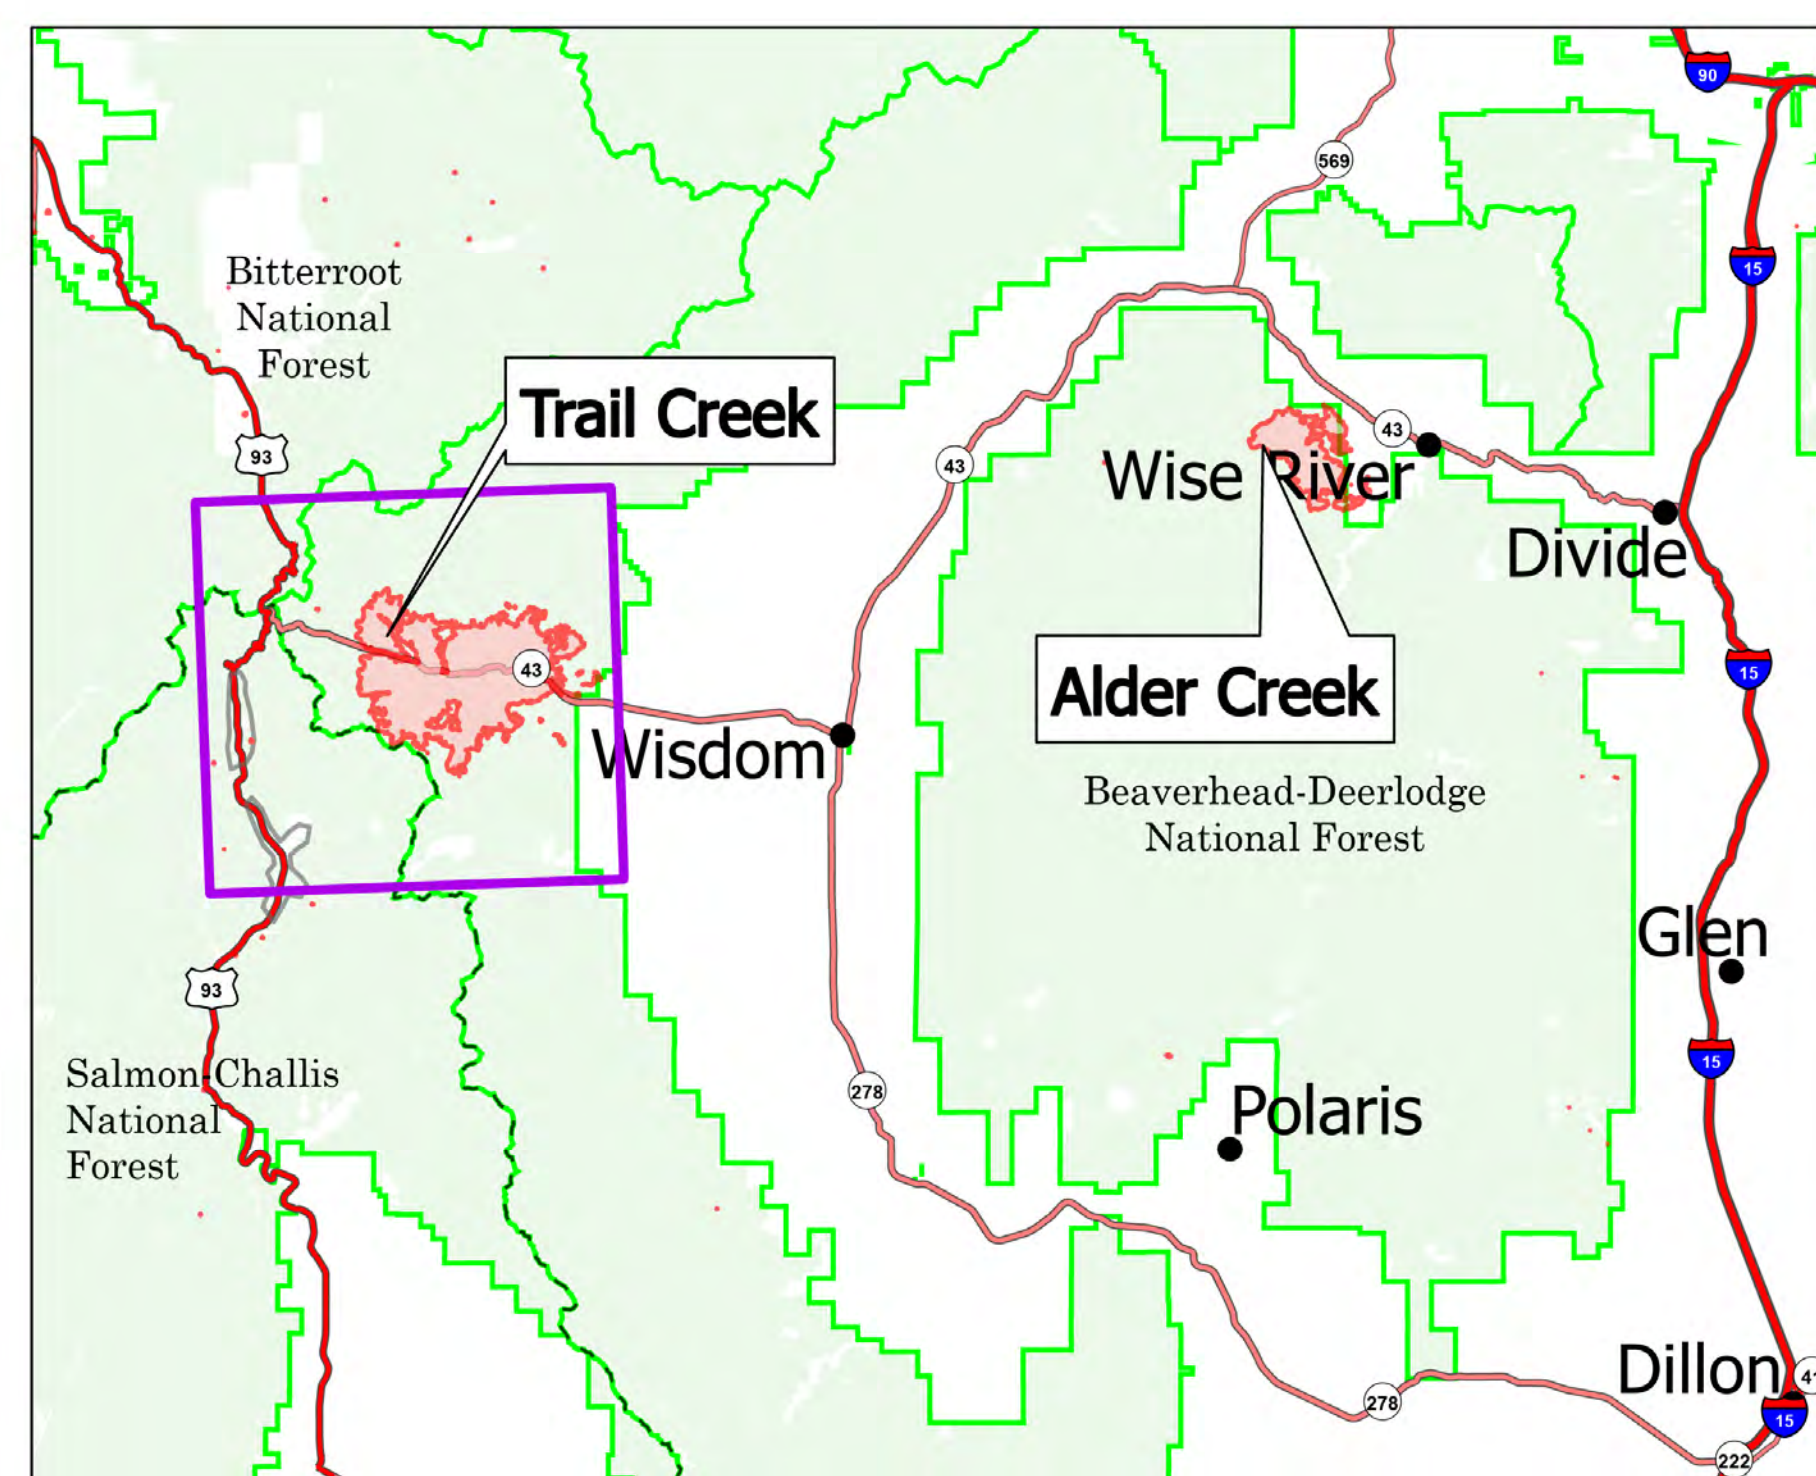

Public Information

Trail Creek
MT-BDF-006272
7/19/2021 Day
23,090 acres

- Other
- Wildfire Daily Fire Perimeter

Ownership

- MANG_TYPE, MANG_NAME, DES_TP
- Other State Lands
 - Bureau of Land Management Lands

Fire perimeter updated from
Acres from IR on 7/18/2021 2105

1 inch equals miles Scale: 1:29,297

Blue Team GIS
7/19/2021 0729
North American 1983 Datum, LatLong Grid