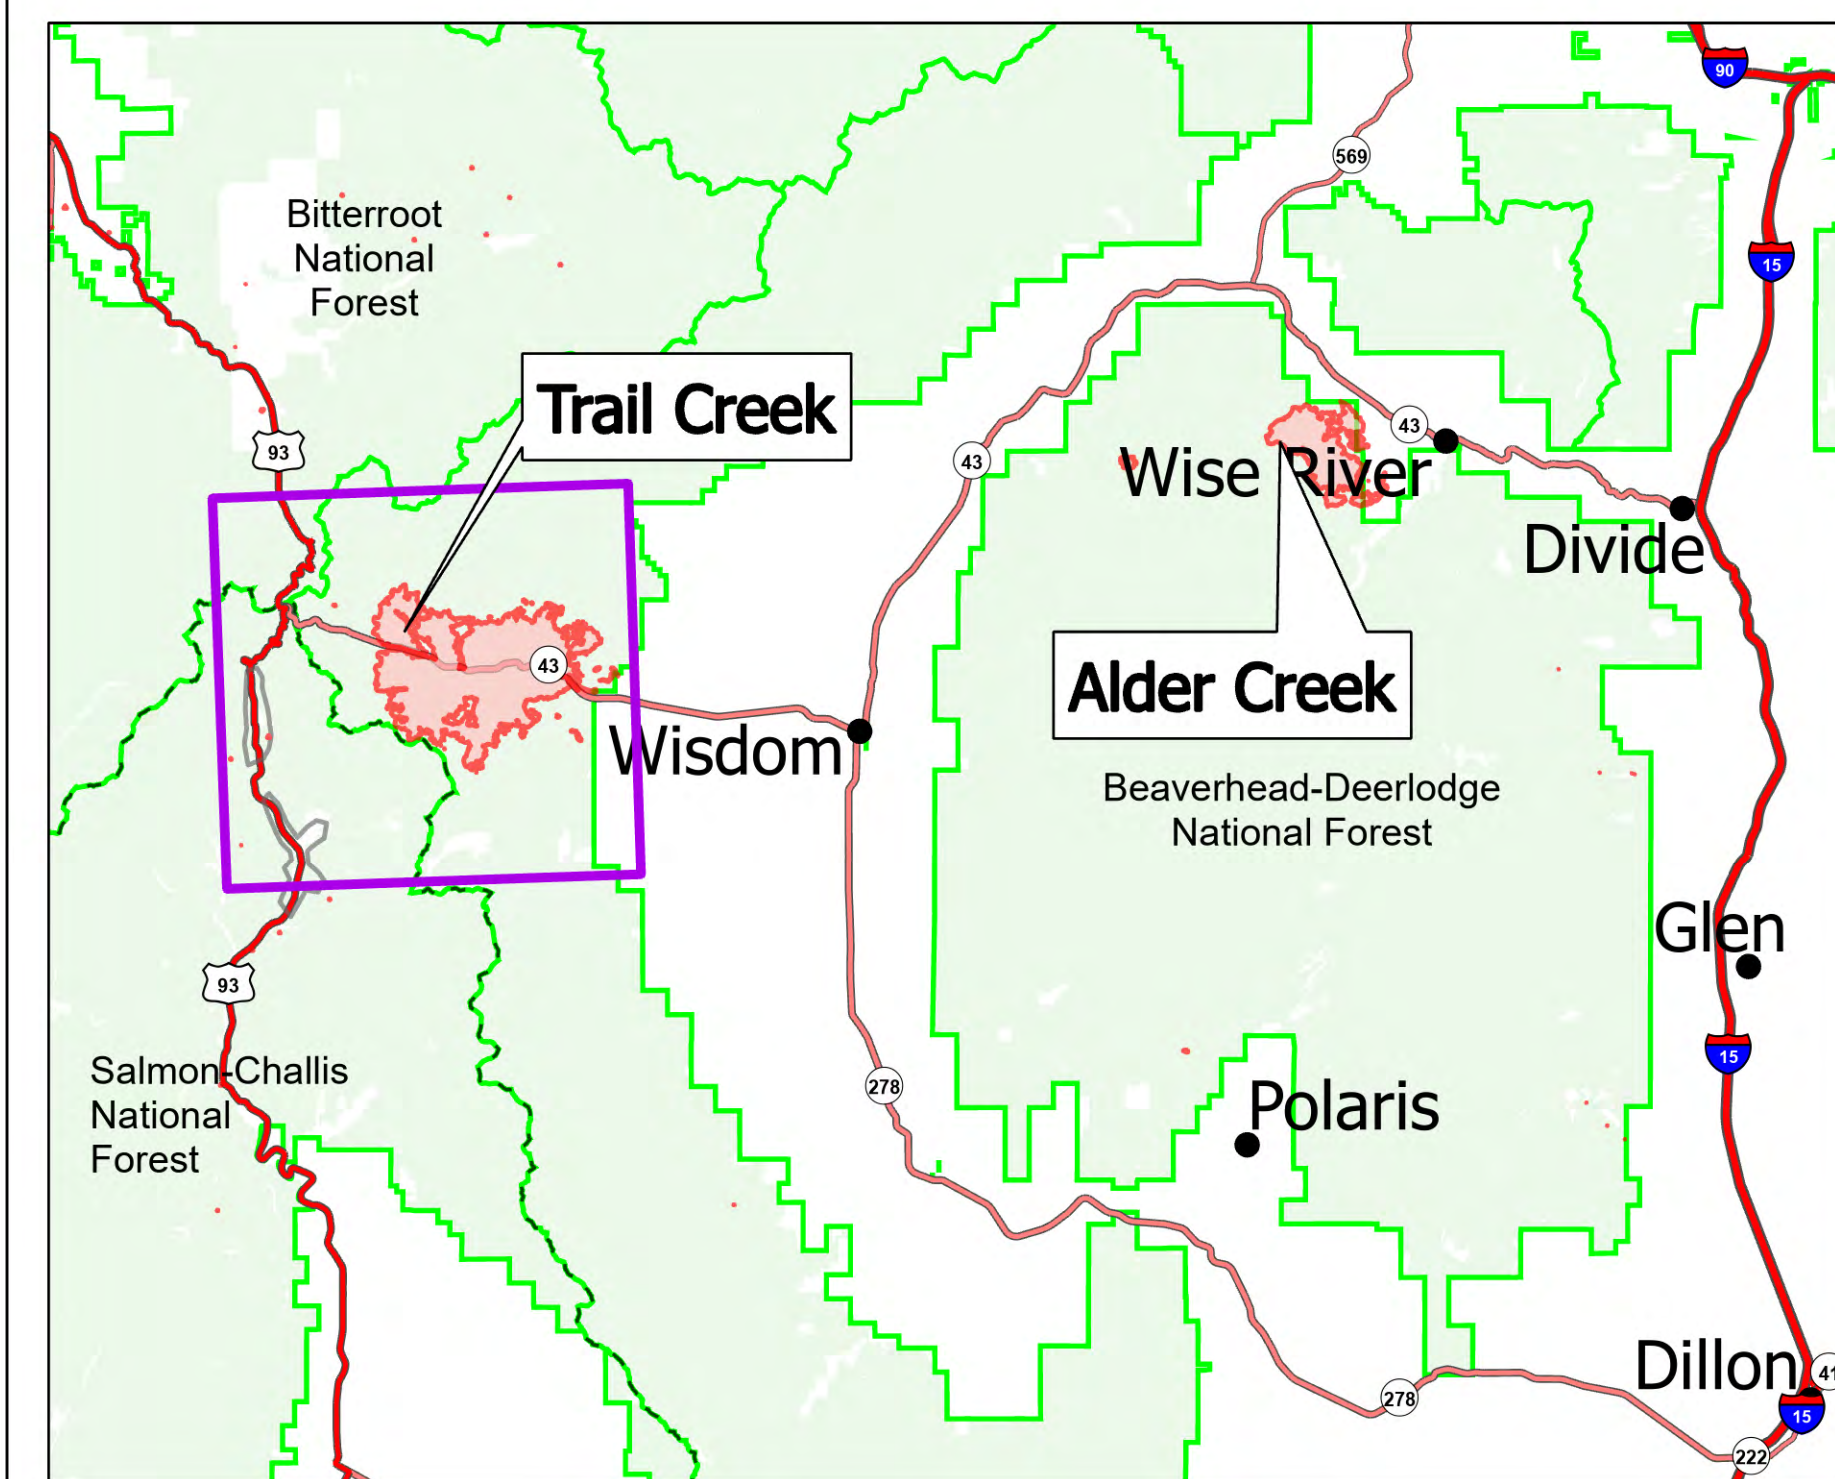

Public Information

Trail Creek
MT-BDF-006272
7/20/2021 Day
23,090 acres

- Other
- Wildfire Daily Fire Perimeter
- Ownership
 - Other State Lands
 - Bureau of Land Management Lands

Fire perimeter updated from
Acres from IR on 7/18/2021 2105

0 0.5 1 1.5 2 Miles

1 inch equals 0.5 miles Scale: 1:29,297

Blue Team GIS
7/20/2021 0746
North American 1983 Datum, LatLong Grid