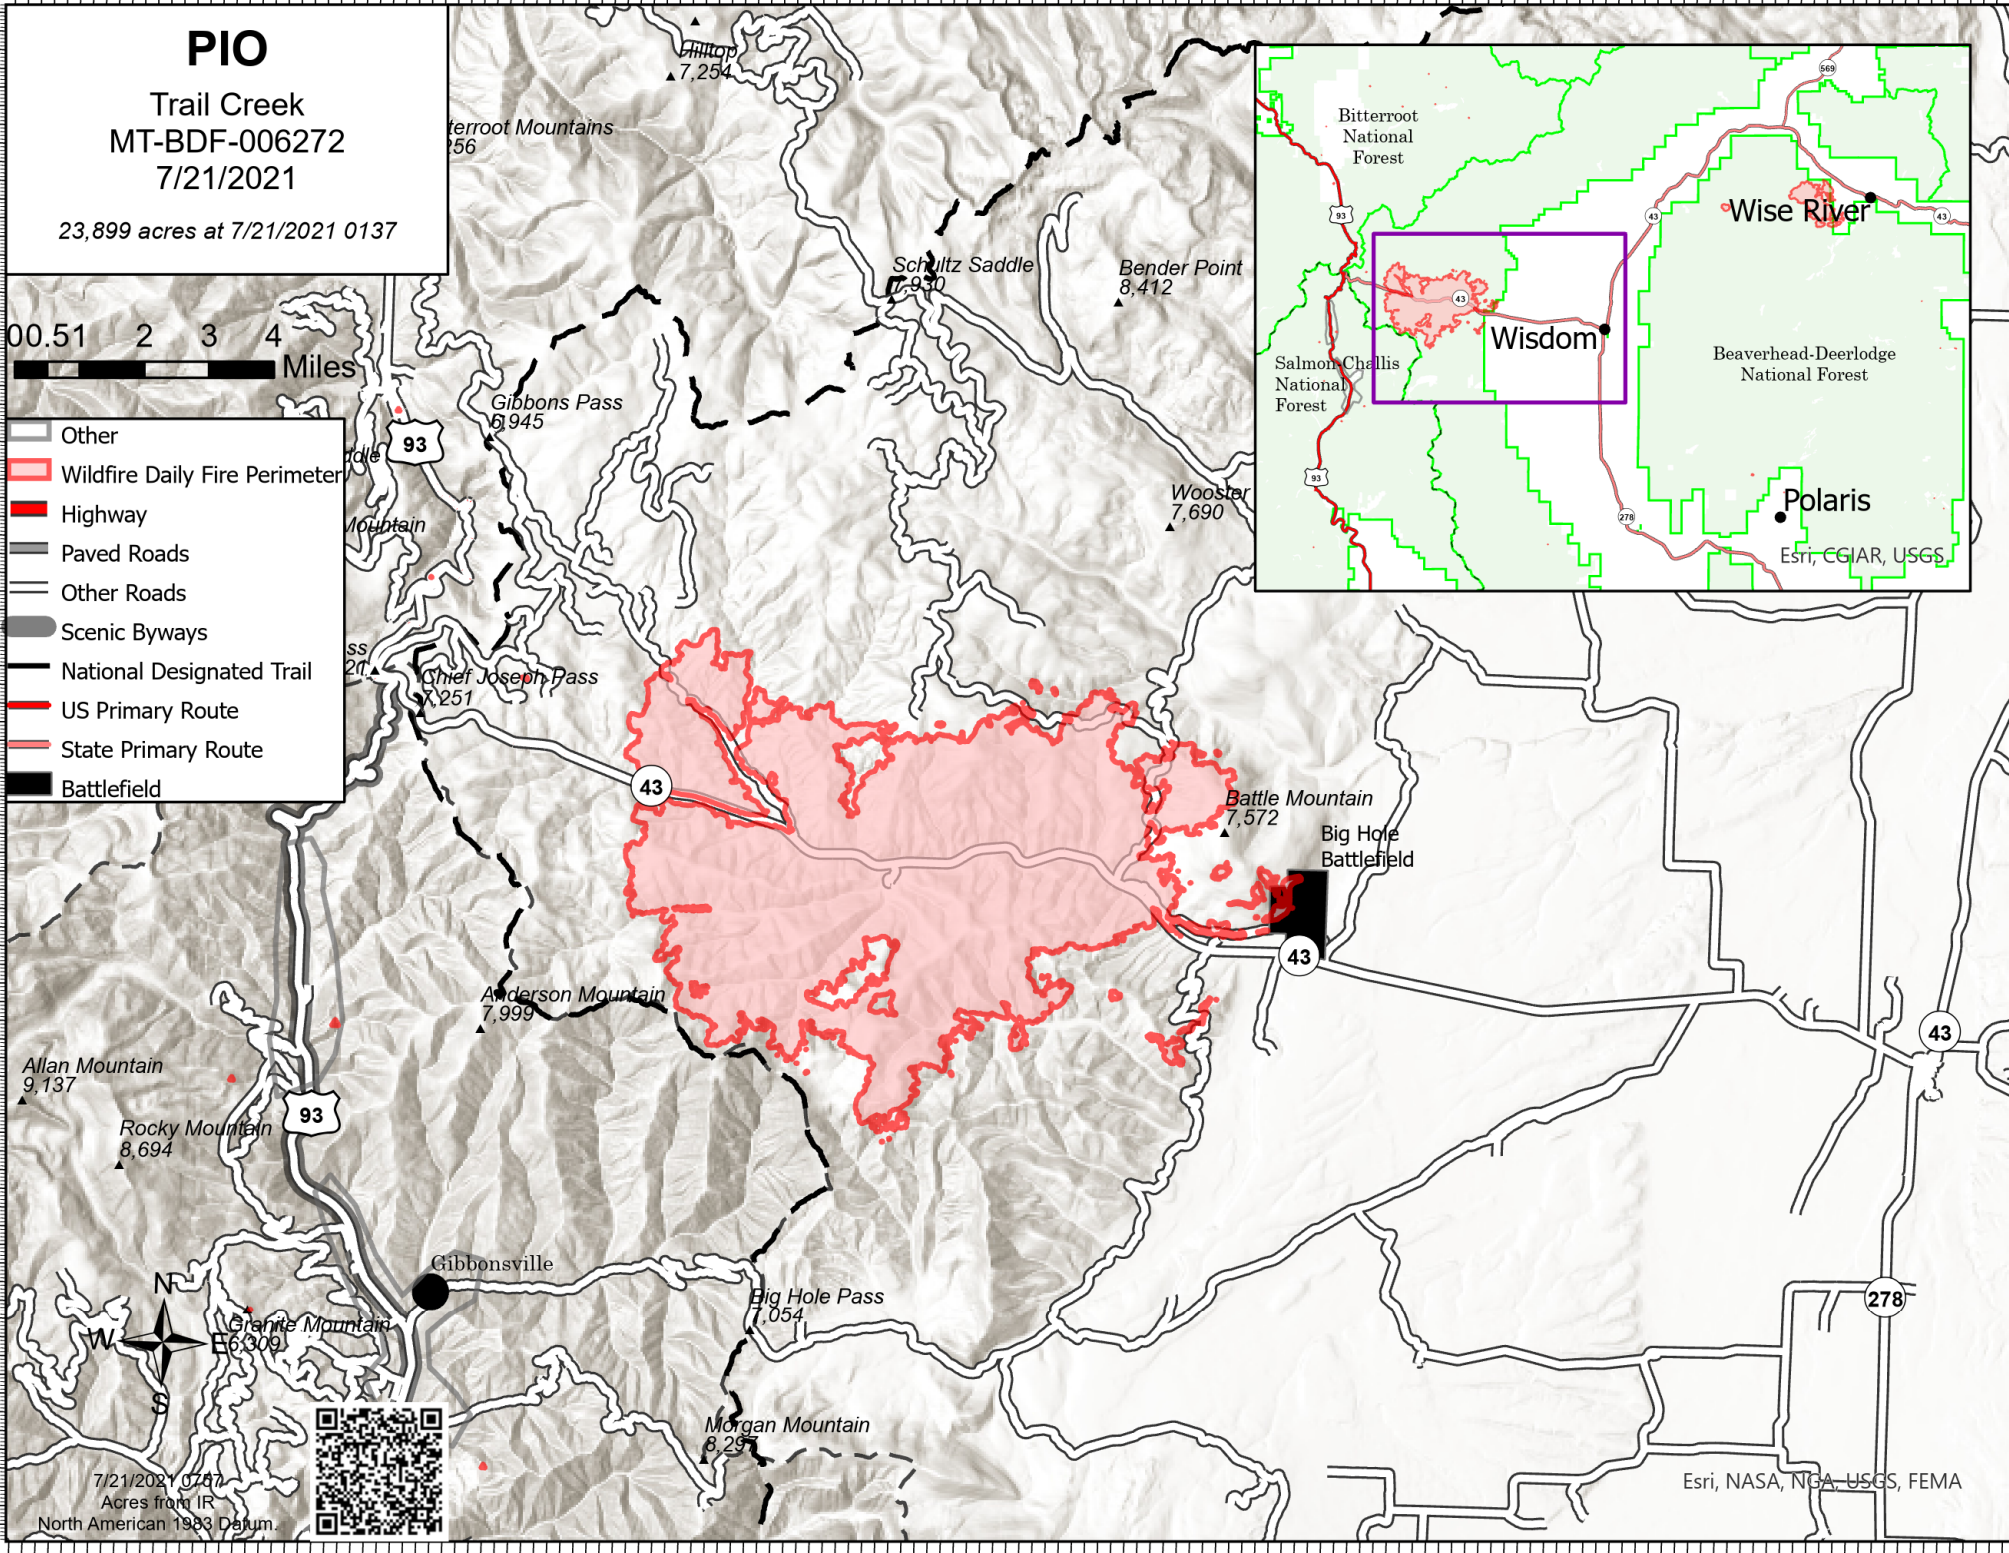

# PIO

Trail Creek  
MT-BDF-006272  
7/21/2021

23,899 acres at 7/21/2021 0137

- Other
- Wildfire Daily Fire Perimeter
- Highway
- Paved Roads
- Other Roads
- Scenic Byways
- National Designated Trail
- US Primary Route
- State Primary Route
- Battlefield

7/21/2021 0137  
Acres from IR  
North American 1983 Datum

Esri, NASA, NGA, USGS, FEMA