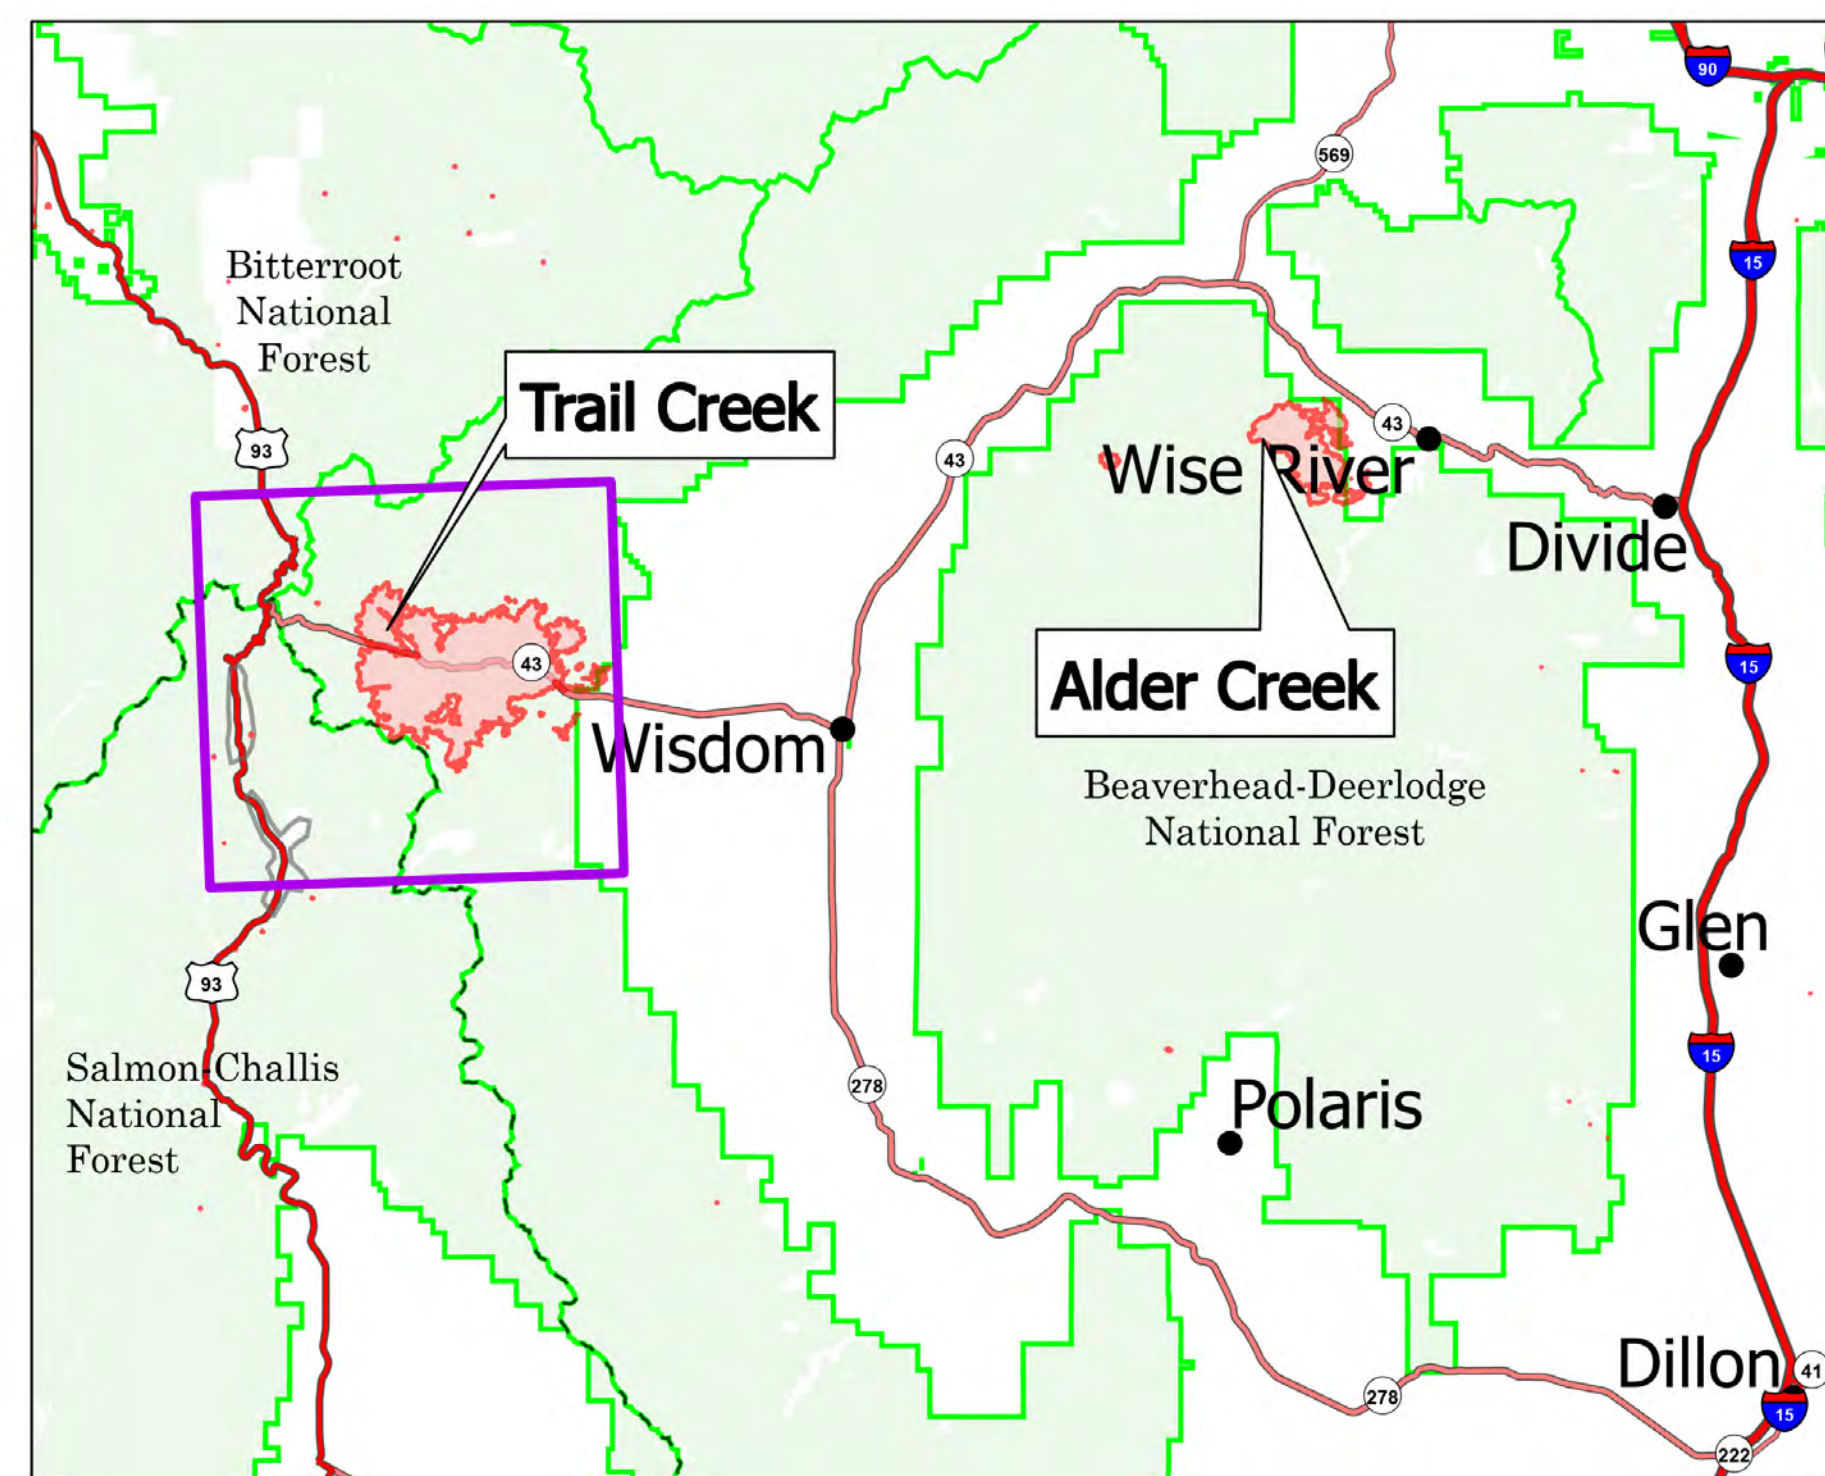

Public Information

Trail Creek
MT-BDF-006272
7/21/2021 Day
23,899 acres

- Other
- Wildfire Daily Fire Perimeter

Ownership

- MANG_TYPE, MANG_NAME, DES_TP
- Other State Lands
 - Bureau of Land Management Lands

Fire perimeter updated from Acres from IR on 7/18/2021 2105

0 0.5 1 1.5 2 Miles

1 inch equals 0.5 miles Scale: 1:29,297

Blue Team GIS
7/21/2021 0746
North American 1983 Datum, LatLong Grid