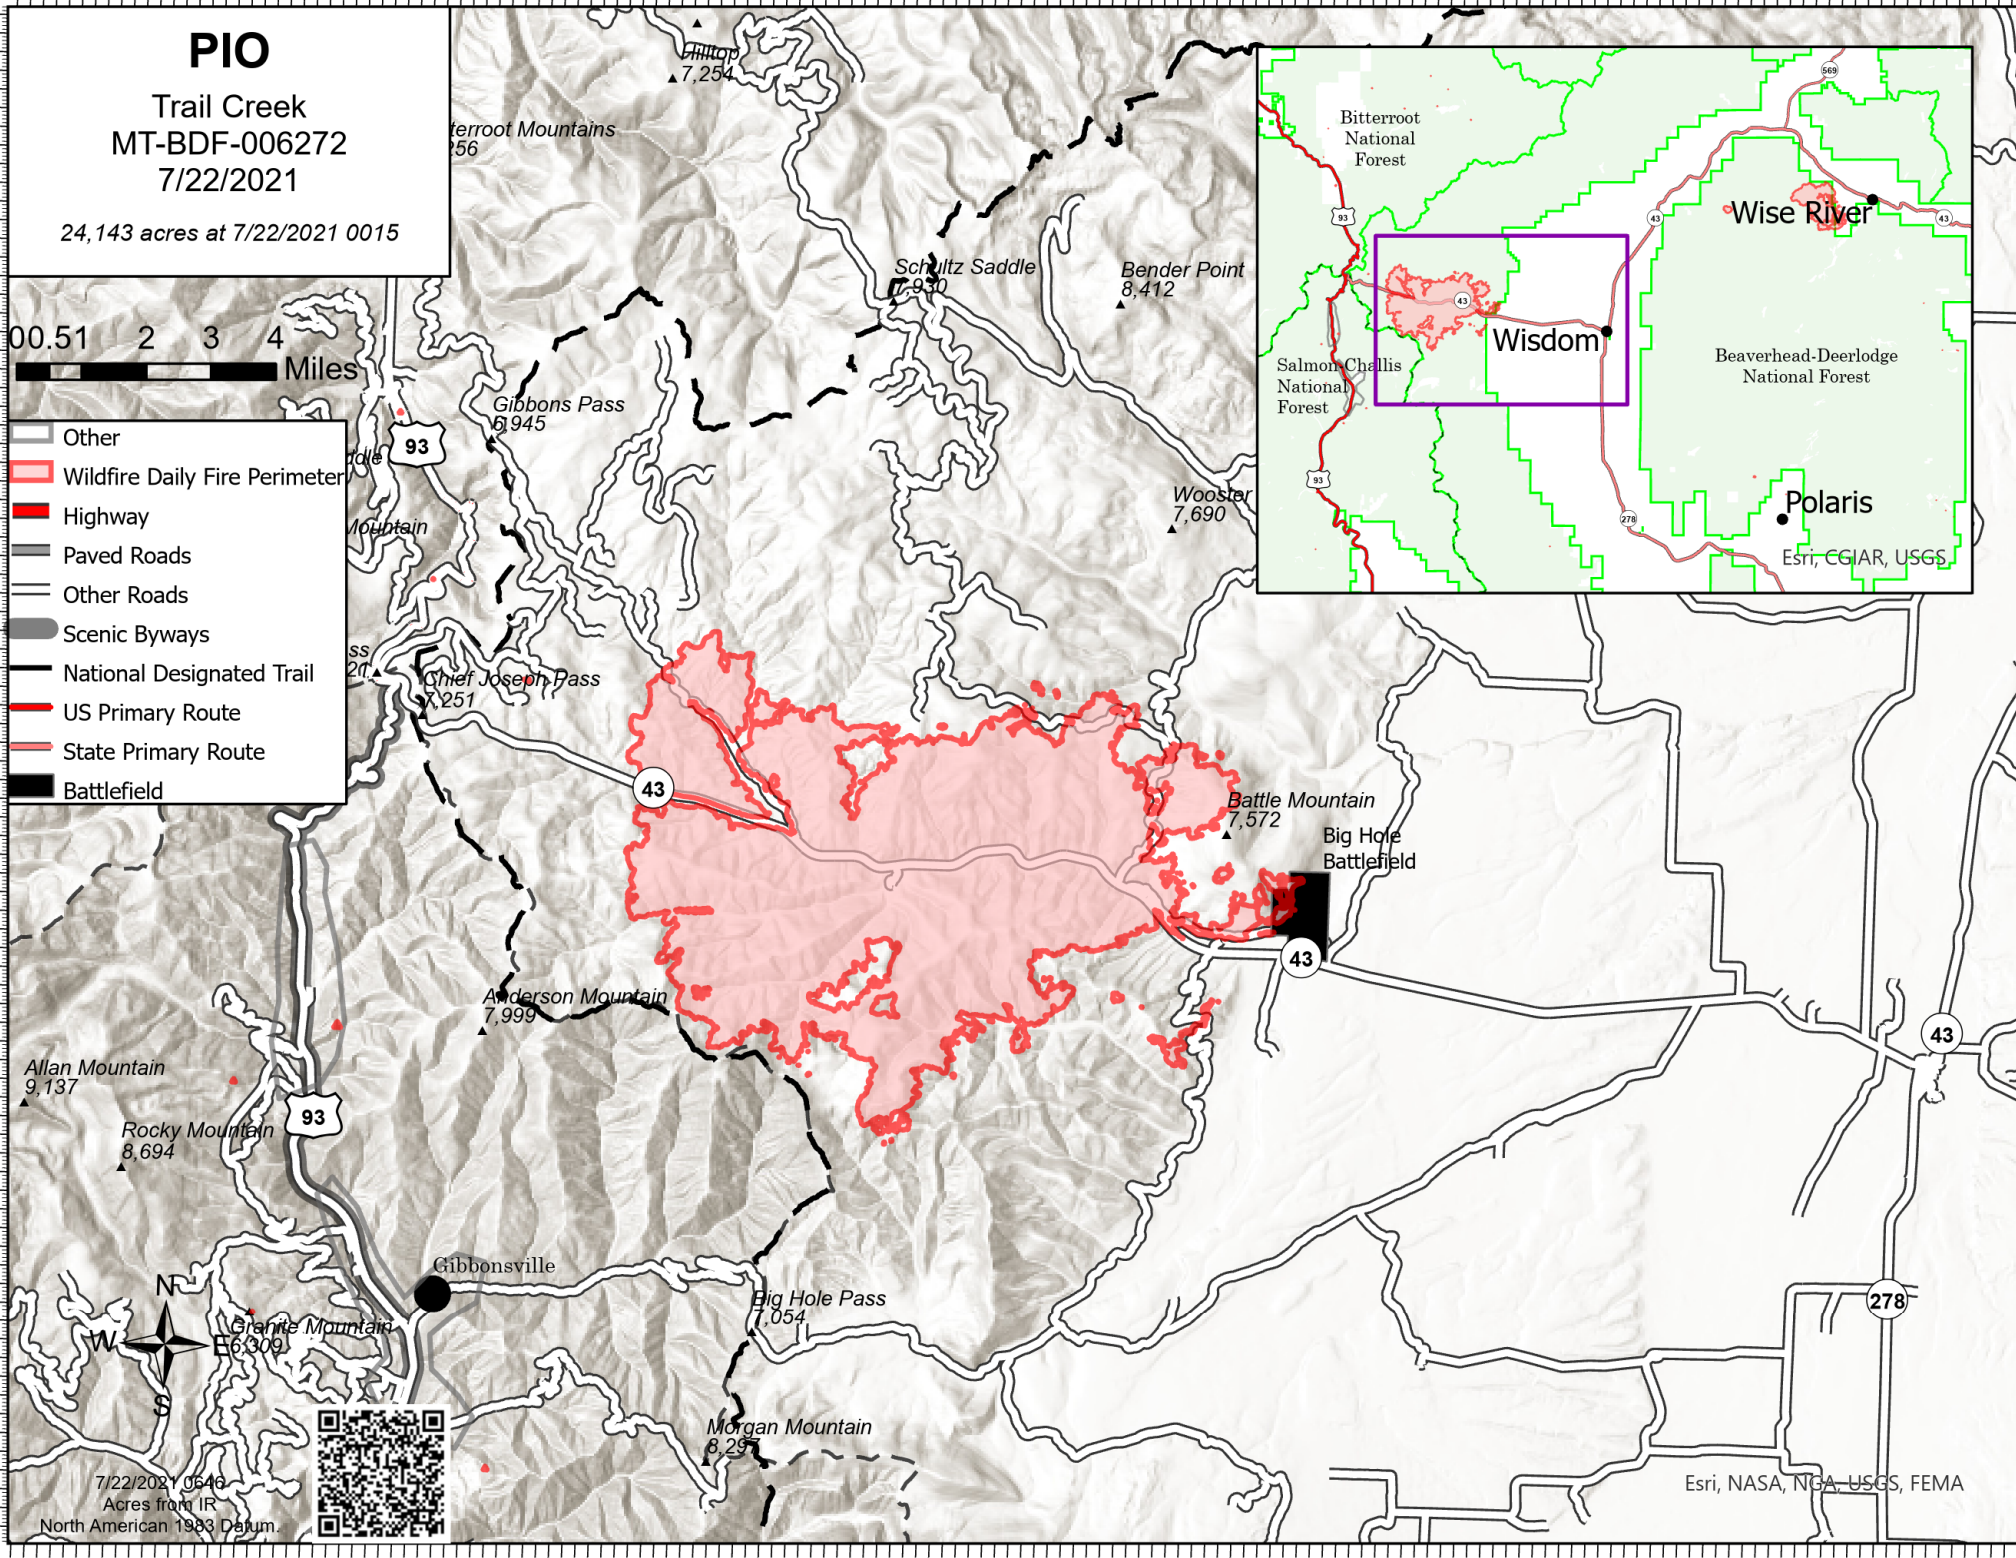

# PIO

Trail Creek  
MT-BDF-006272  
7/22/2021

24,143 acres at 7/22/2021 0015

- Other
- Wildfire Daily Fire Perimeter
- Highway
- Paved Roads
- Other Roads
- Scenic Byways
- National Designated Trail
- US Primary Route
- State Primary Route
- Battlefield

Allan Mountain 9,137  
Rocky Mountain 8,694  
Granite Mountain 6,309  
Gibbonsville  
Morgan Mountain 8,297  
Big Hole Pass 7,054  
Anderson Mountain 7,999  
Chief Joseph Pass 7,251  
Gibbons Pass 6,945  
Schultz Saddle 7,930  
Bender Point 8,412  
Wooster 7,690  
Battle Mountain 7,572  
Big Hole Battlefield

7/22/2021 0015  
Acres from IR  
North American 1983 Datum

Esri, NASA, NGA, USGS, FEMA