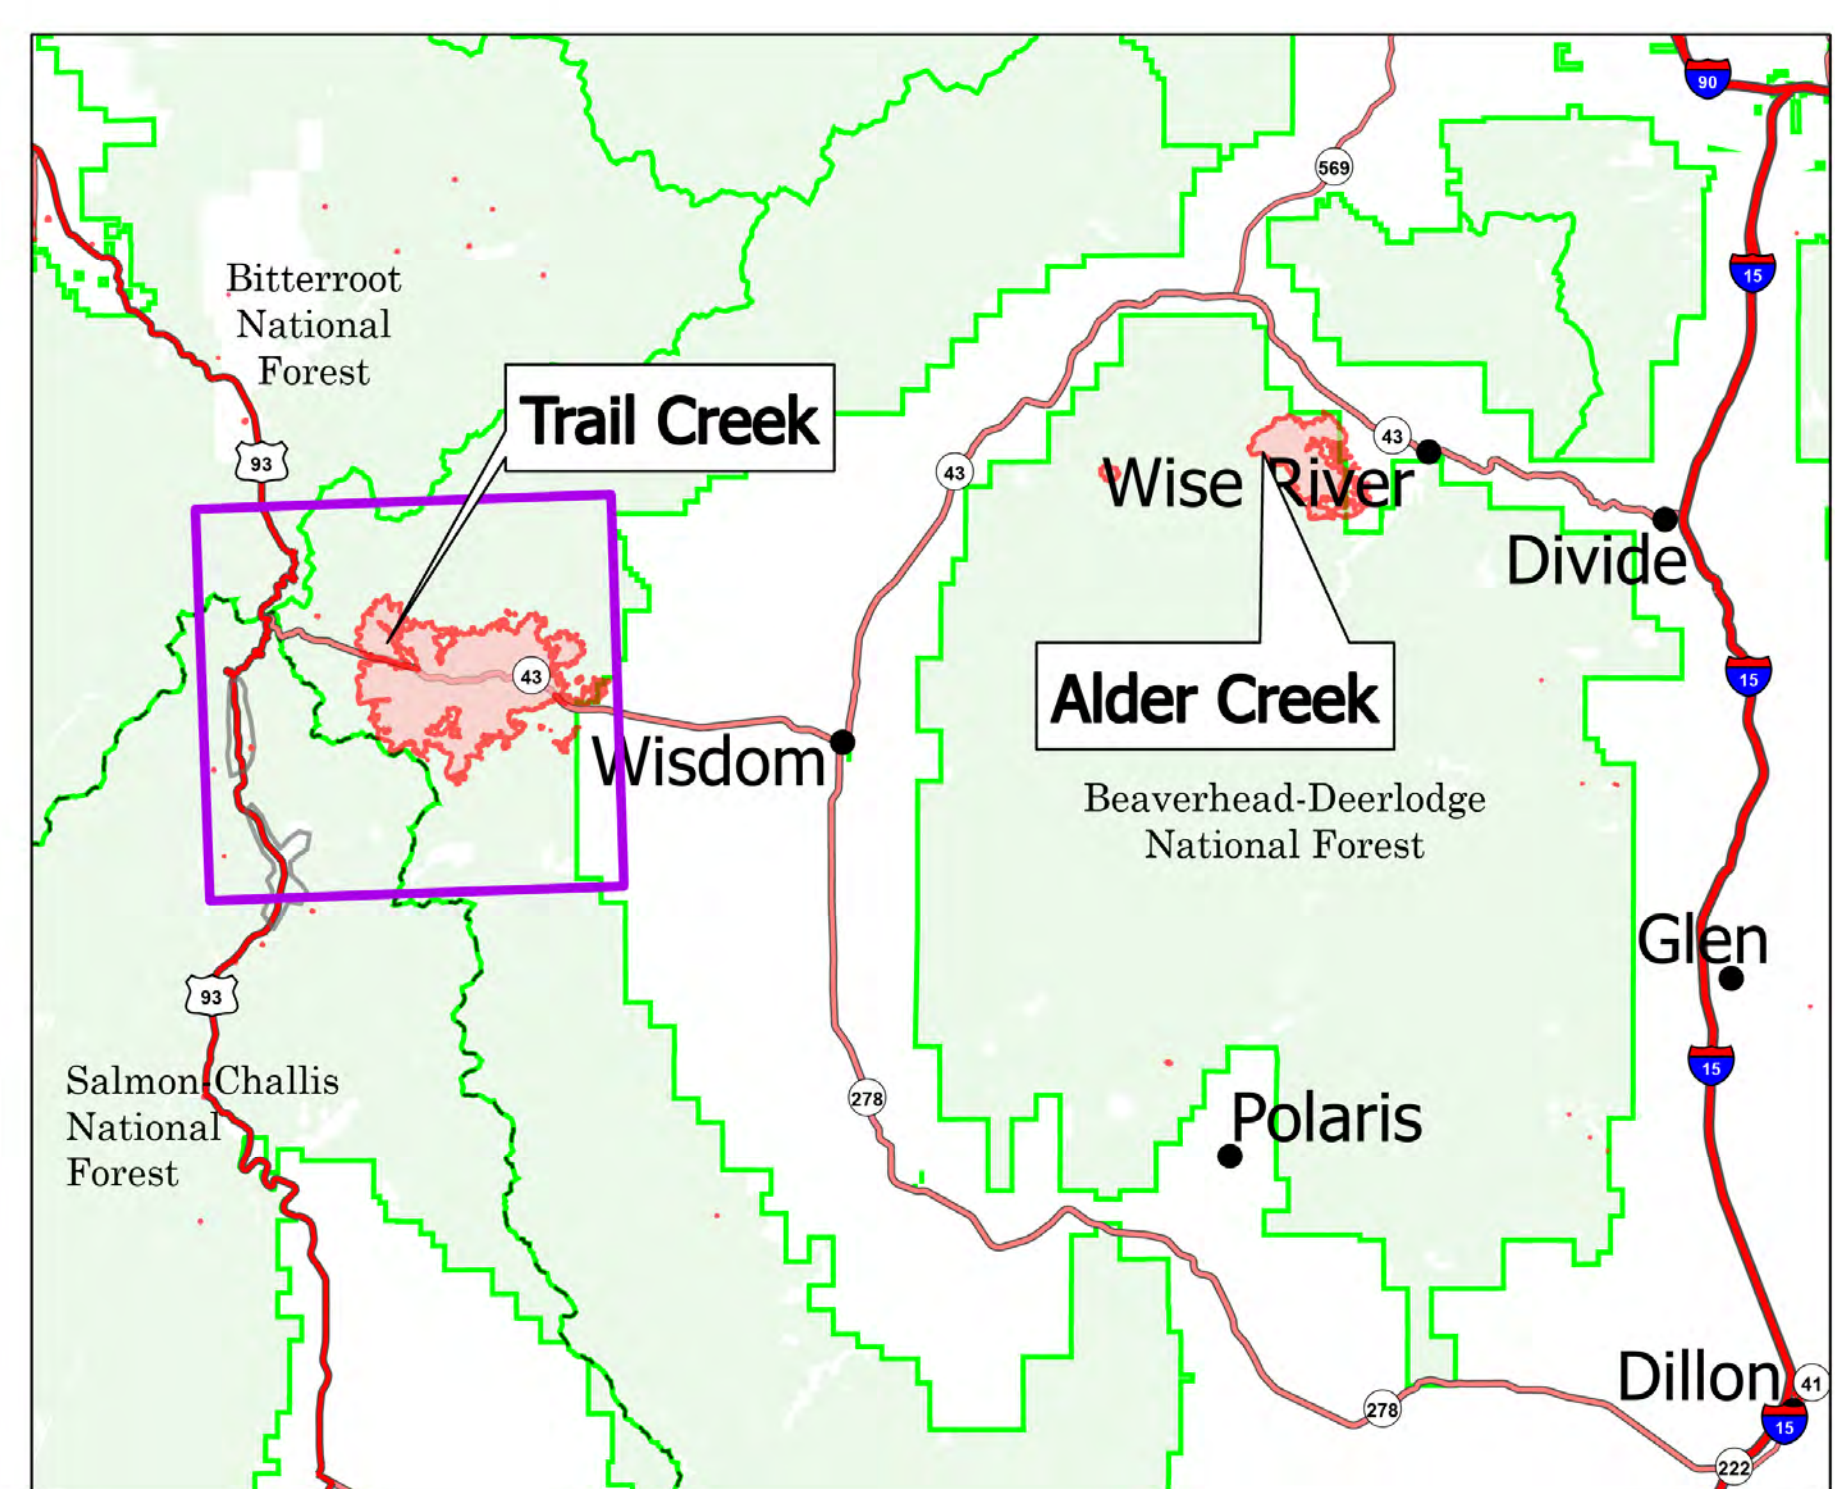

# Public Information

Trail Creek  
 MT-BDF-006272  
 7/22/2021 Day  
 24,143 acres

- Other
- Wildfire Daily Fire Perimeter
- Other State Lands
- Bureau of Land Management Lands
- National Park Service Lands
- Forest Service Land
- MSDI\_Beaverhead
- Structures
- Battlefield
- Fire History

Fire perimeter updated from  
 Acres from IR on 7/22/2021 0005

0 0.5 1 1.5 2 Miles

1 inch equals 0.5 miles      Scale: 1:29,297

Blue Team GIS  
 7/22/2021 0727  
 North American 1983 Datum, Lat/Long Grid